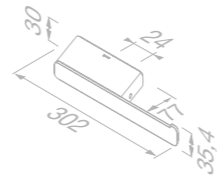

Shift Brushed stainless steel

Toilet roll holder (right)

919909-05-R £73.79 Exc. VAT
£88.55 Inc. VAT

Toilet roll holder (left)

919909-05-L £73.79 Exc. VAT
£88.55 Inc. VAT

Toilet roll holder with shelf

919924-05 £99.67 Exc. VAT
£119.60 Inc. VAT