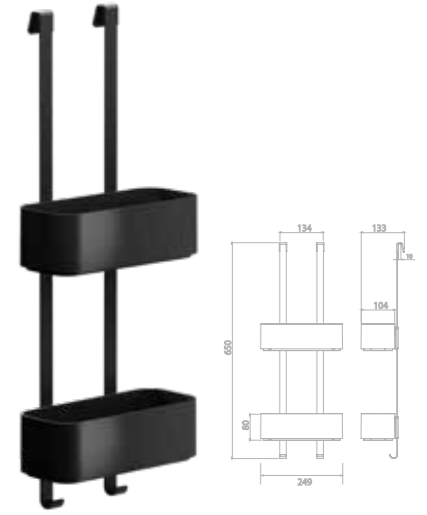

918811-06-06 £68.52 Exc. VAT
£82.22 Inc. VAT

Shower basket / Shelf 25 cm

918901-06 £44.98 Exc. VAT
£53.98 Inc. VAT

Shower basket 21 cm

918801-06-06 £65.87 Exc. VAT
£79.04 Inc. VAT

Hanging shower caddy 25 cm

918902-06-06 £103.97 Exc. VAT
£124.76 Inc. VAT

Soap dispenser 200 ml with shelf and towel hook

918816-06-06 £95.02 Exc. VAT
£114.02 Inc. VAT

Shelf 21 cm

918802-06-06 £59.18 Exc. VAT
£71.02 Inc. VAT

Shelf universal 21 cm