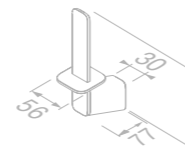

Spare toilet roll holder

919912-05 £75.18 Exc. VAT
£90.22 Inc. VAT