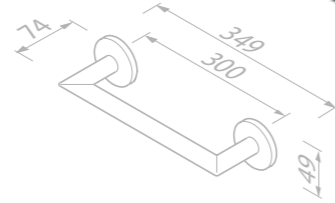

Grab rail 30 cm

916506-06

£72.42 Exc. VAT
£86.90 Inc. VAT