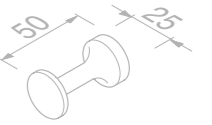

Towel hook

917011

£34.15 Exc. VAT
£40.98 Inc. VAT

Towel hook

912804-02

£35.34 Exc. VAT
£42.41 Inc. VAT

Towel hook large

912802