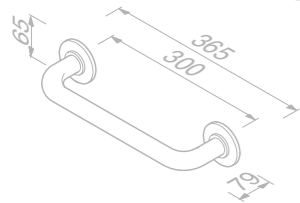

£31.32 Exc. VAT
£37.58 Inc. VAT

Grab rail 30 cm

91131-30

£43.59 Exc. VAT
£52.31 Inc. VAT

Grab rail 30 cm

917031-30

£58.58 Exc. VAT
£70.30 Inc. VAT

Towel hook multi