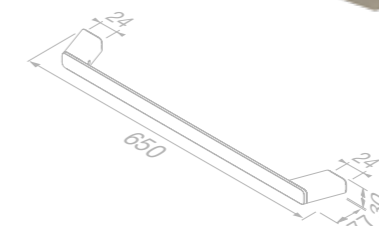

919906-05 £115.57 Exc. VAT
£138.68 Inc. VAT

Towel rail 60 cm

919907-05-60 £128.22 Exc. VAT
£153.86 Inc. VAT

Bathroom shelf / Soap holder with transparent glass

919903-05 £57.17 Exc. VAT
£68.60 Inc. VAT

Shower basket 30 cm