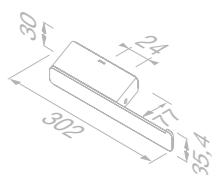

Toilet roll holder with shelf

919924-07

£112.48 Exc. VAT
£134.98 Inc. VAT