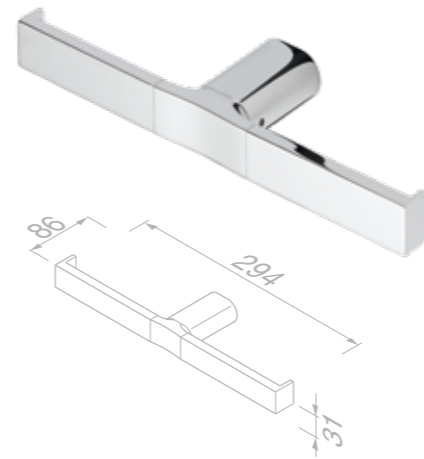

£73.30 Exc. VAT
£87.96 Inc. VAT

Wynk

As if nature itself had a hand in it, that's the look of these organically-shaped accessories from the wide Wynk collection. Each product shows a fine alternation of clean lines and subtle curves. Precisely thanks to its natural shapes, the Wynk collection is easily combined with a variety of styles.

Toilet roll holder with cover (left-handed)

914508-02-L £66.81 Exc. VAT
£80.17 Inc. VAT

Toilet roll holder with cover (right-handed)

914508-02-R £66.81 Exc. VAT
£80.17 Inc. VAT

Toilet roll holder double

914518-02 £60.20 Exc. VAT
£72.24 Inc. VAT