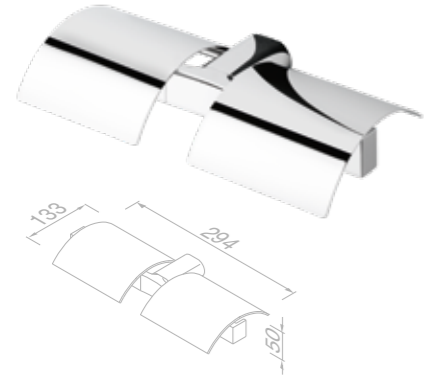

Toilet roll holder with cover double

914519-02 £79.92 Exc. VAT
£95.90 Inc. VAT