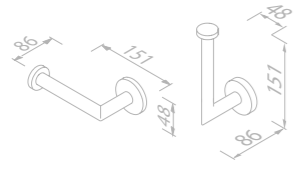

Nemox Brushed metal black

Toilet roll holder

916509-09 £60.28 Exc. VAT
£72.34 Inc. VAT