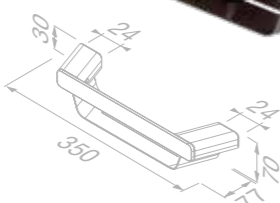

919906-05 £115.57 Exc. VAT
£138.68 Inc. VAT

Towel rail 60 cm

919907-05-60 £128.22 Exc. VAT
£153.86 Inc. VAT

Bathroom shelf / Soap holder with transparent glass

919903-05 £57.17 Exc. VAT
£68.60 Inc. VAT

Shower basket 30 cm