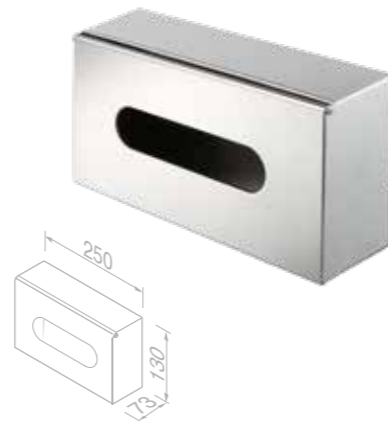

Tissue dispenser wall-mounted

91121 £59.65 Exc. VAT
£71.58 Inc. VAT