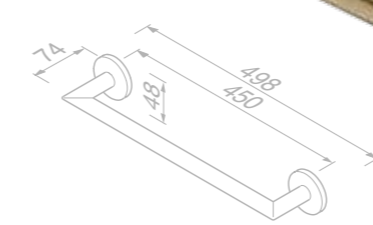

Towel rail 45 cm

916507-07-45 £80.49 Exc. VAT
£96.59 Inc. VAT

Towel rail 60 cm

916507-07-60 £85.21 Exc. VAT
£102.25 Inc. VAT

Soap holder with glass

916503-07 £55.17 Exc. VAT
£66.20 Inc. VAT

Shower basket 30 cm