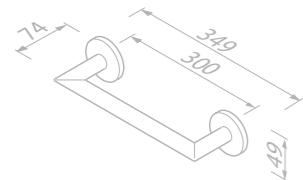

Nemox Chrome

Grab rail 30 cm

916506-02

£64.76 Exc. VAT
£77.71 Inc. VAT