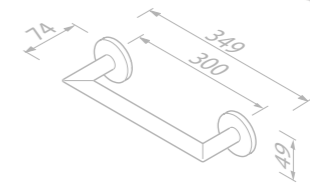

Grab rail 30 cm

916506-09 £74.91 Exc. VAT
£89.89 Inc. VAT