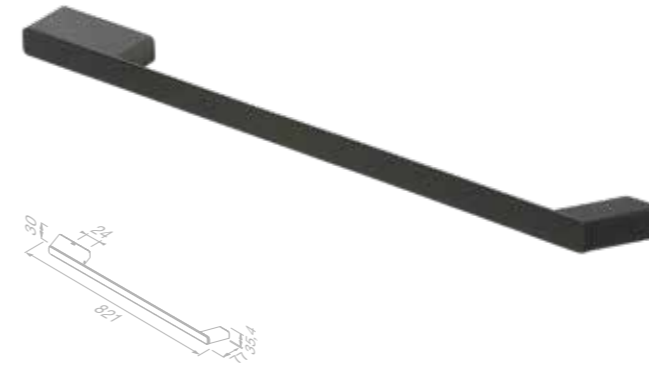

Shower door knob double-ended

919965-06 £59.40 Exc. VAT
£71.28 Inc. VAT

Towel hook

919913-06 £45.38 Exc. VAT
£54.46 Inc. VAT

Towel hook medium

919967-06 £43.87 Exc. VAT
£52.64 Inc. VAT

Shift Black

Towel hook medium with horizontal stripe pattern
 919967-06-93 £59.97 Exc. VAT
 £71.96 Inc. VAT

Towel rail with 1 arm
 919919-06 £71.51 Exc. VAT
 £85.81 Inc. VAT

Towel rail with shelf
 919947-06-821 £140.74 Exc. VAT
 £168.89 Inc. VAT

Towel rail with shelf in transparent glass
 919954-06-850 £168.27 Exc. VAT
 £201.92 Inc. VAT