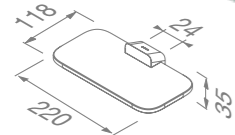

919906-05 £115.57 Exc. VAT
£138.68 Inc. VAT

Towel rail 60 cm

919907-05-60 £128.22 Exc. VAT
£153.86 Inc. VAT

Bathroom shelf / Soap holder with transparent glass

919903-05 £57.17 Exc. VAT
£68.60 Inc. VAT

Shower basket 30 cm