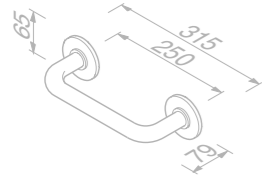

915551 £60.68 Exc. VAT
£72.82 Inc. VAT

Hotel chrome (unless otherwise indicated)

Grab rail 25 cm, 20 mm Ø

91131-25

£43.15 Exc. VAT
£51.78 Inc. VAT

Grab rail 30 cm, 24 mm Ø

91129-30

£45.30 Exc. VAT
£54.36 Inc. VAT