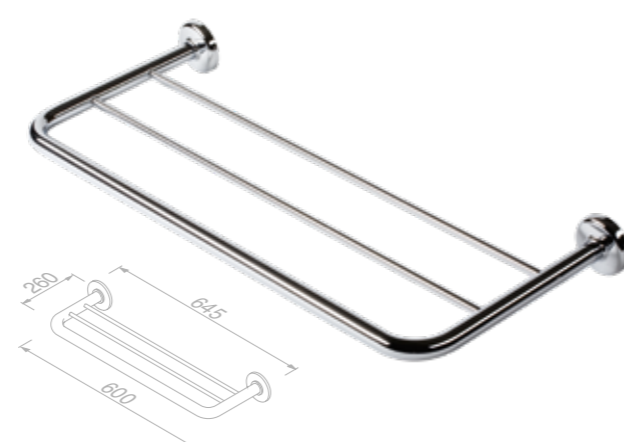

Towel rail 60 cm

915353

£81.35 Exc. VAT
£97.62 Inc. VAT