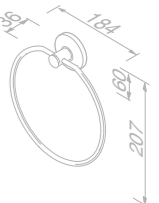

Towel ring

915304-02

£48.90 Exc. VAT
£58.68 Inc. VAT