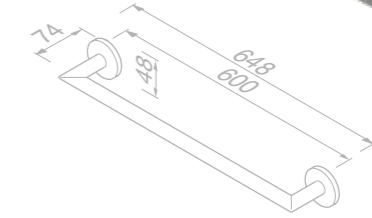

Towel rail 60 cm

916507-09-60 £88.20 Exc. VAT
£105.84 Inc. VAT