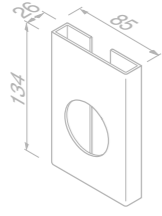

Hygienic bag dispenser

91122-07 £37.60 Exc. VAT
£45.12 Inc. VAT