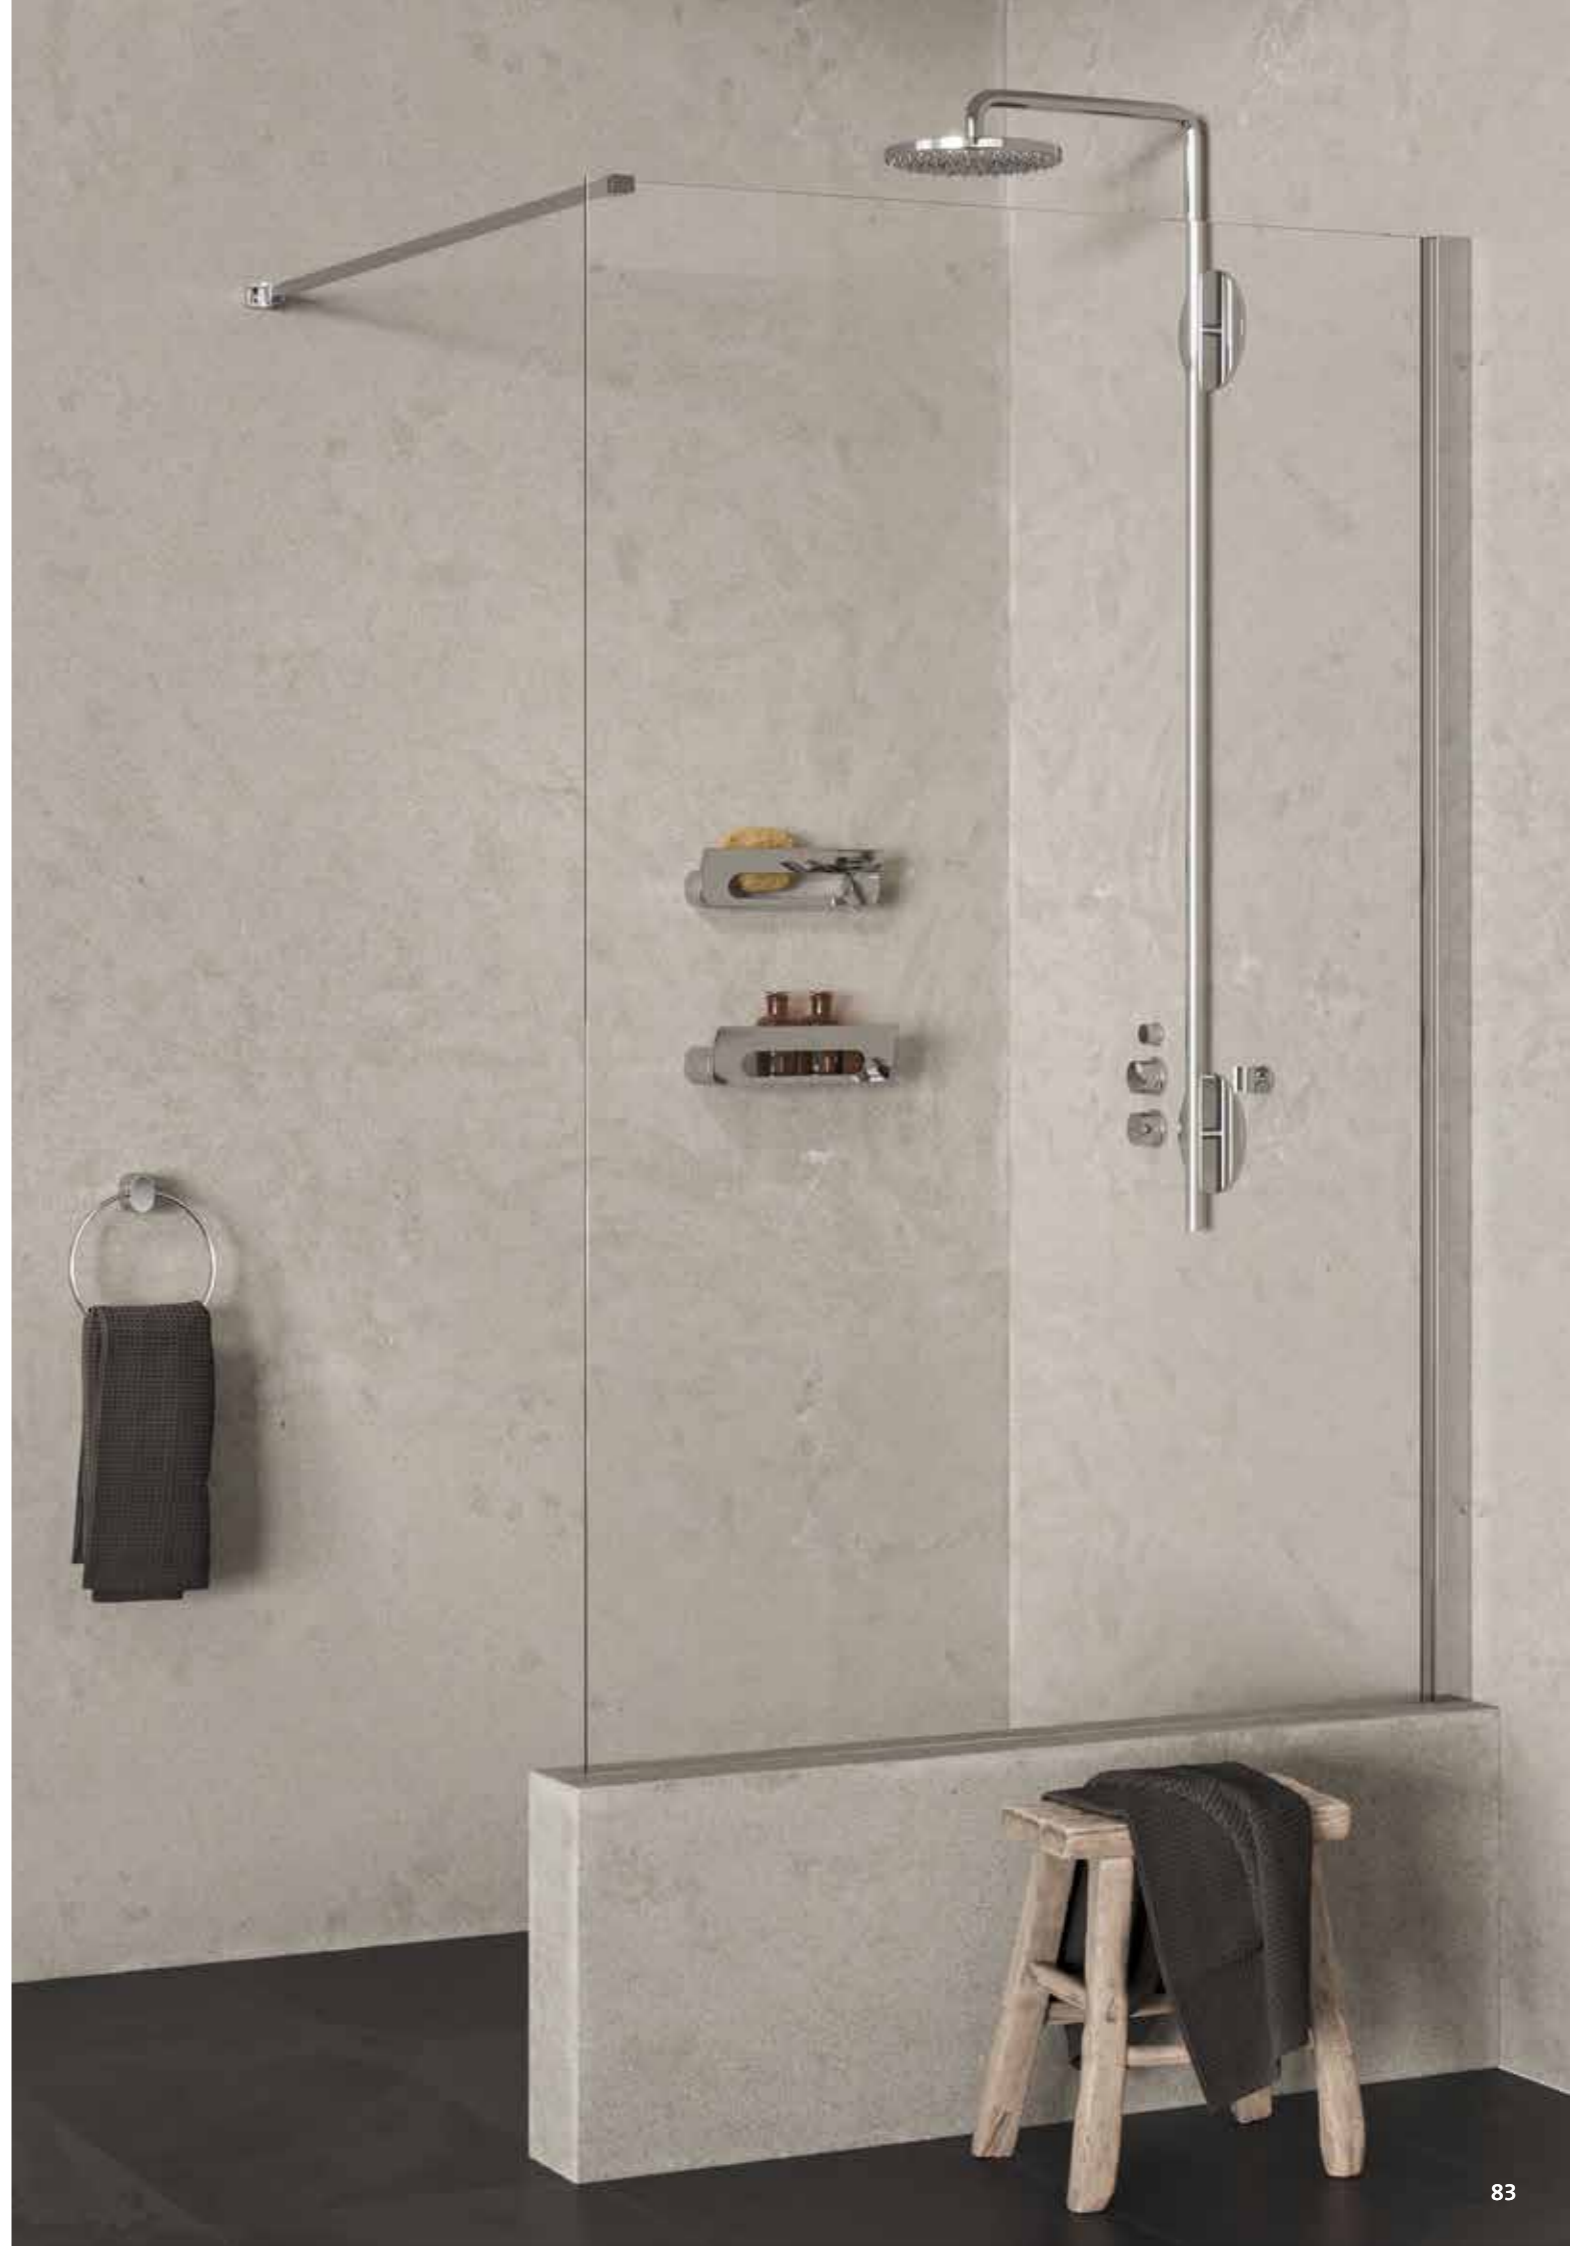

916556-02

£110.86 Exc. VAT
£133.03 Inc. VAT

Towel rail with shelf 60 cm

916552-02

£124.15 Exc. VAT
£148.98 Inc. VAT

Towel rail 45 cm

916576-02-45

£56.79 Exc. VAT
£68.15 Inc. VAT

Towel rail 45 cm

916507-02-45

£70.04 Exc. VAT
£84.05 Inc. VAT

Towel rail 60 cm

916577-02-60

£59.25 Exc. VAT
£71.10 Inc. VAT

Towel rail 60 cm

916507-02-60

£73.30 Exc. VAT
£87.96 Inc. VAT

Wynk

As if nature itself had a hand in it, that's the look of these organically-shaped accessories from the wide Wynk collection. Each product shows a fine alternation of clean lines and subtle curves. Precisely thanks to its natural shapes, the Wynk collection is easily combined with a variety of styles.