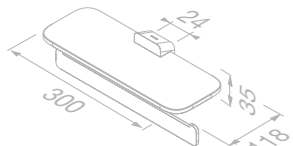

Towel hook medium

919967-05 £46.17 Exc. VAT
£55.40 Inc. VAT

Towel hook medium with triangle pattern

919967-05-92 £67.30 Exc. VAT
£80.76 Inc. VAT

Towel ring

919904-05 £56.93 Exc. VAT
£68.32 Inc. VAT

Toilet roll holder double with shelf in transparent glass