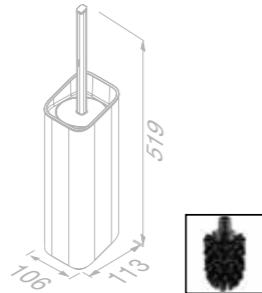

Toilet brush and holder wall-mounted

919911-05-06 £88.22 Exc. VAT
£105.86 Inc. VAT