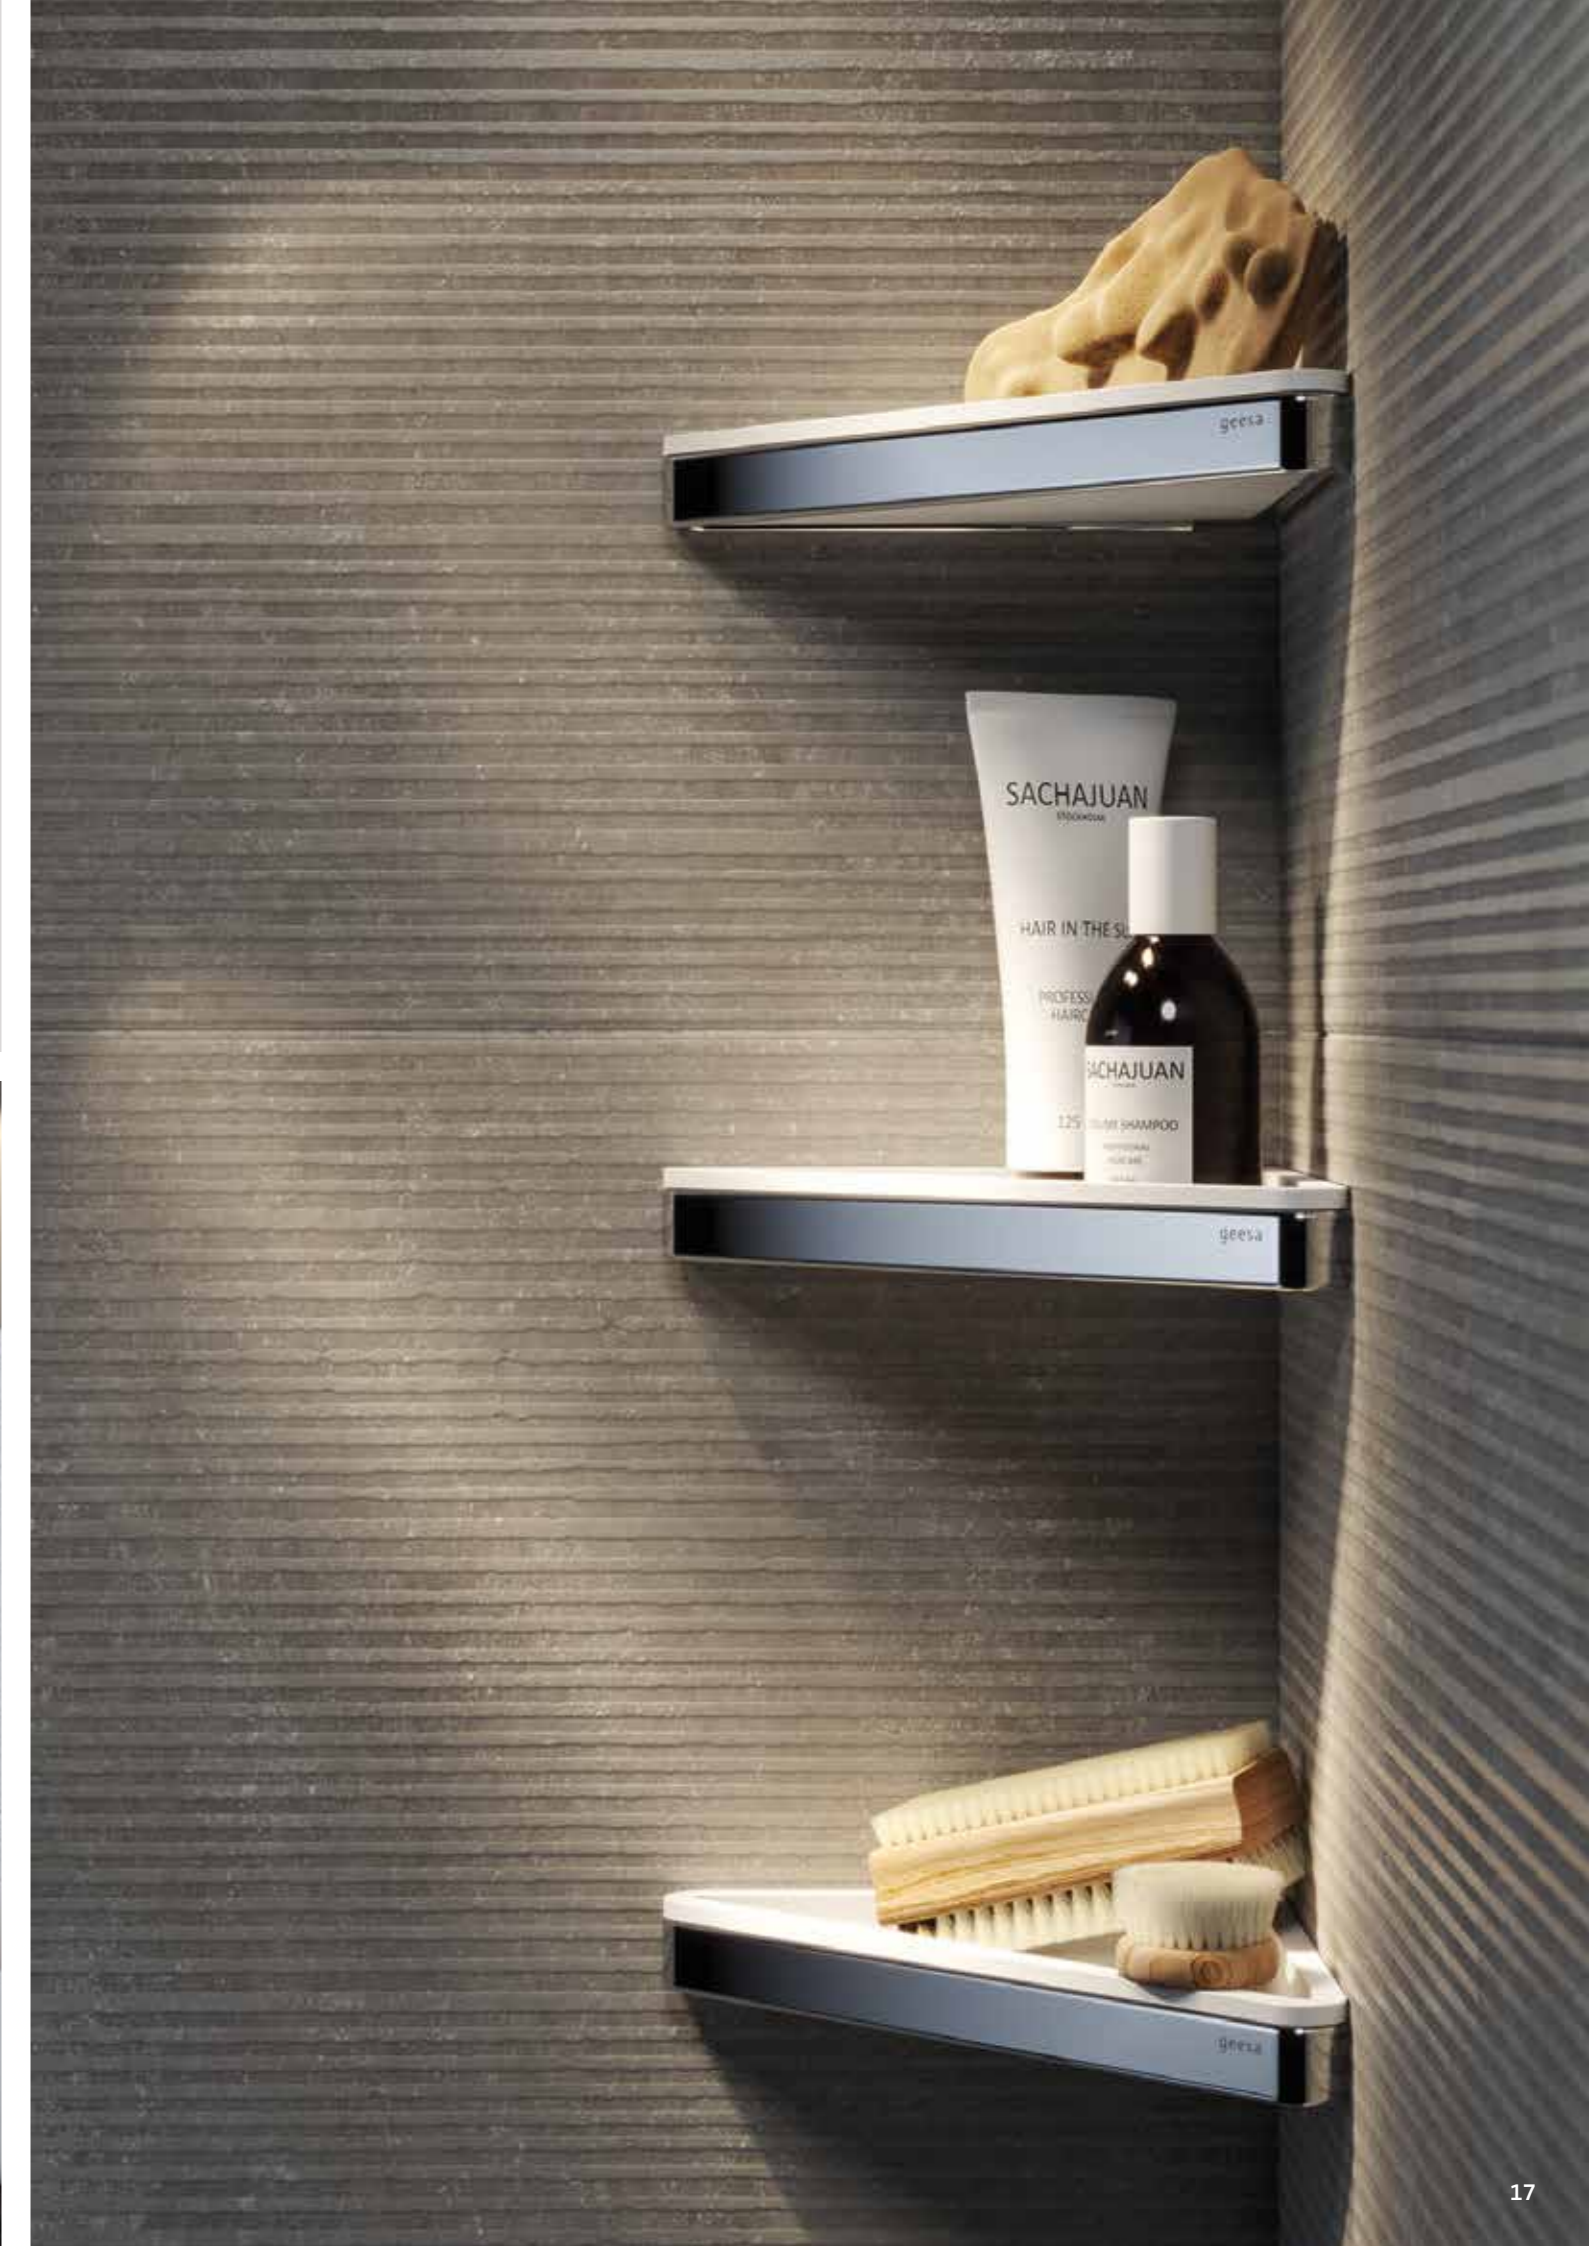

Shelf 26 cm

918805-02-06 £53.67 Exc. VAT
£64.40 Inc. VAT

Corner shelf

918803-02-06 £56.75 Exc. VAT
£68.10 Inc. VAT

Shelf with towel rail and shower basket 63 cm

918854-02-06-630 £150.61 Exc. VAT
£180.73 Inc. VAT

Frame Chrome/White

The colourfast inlays of white plastic blend in seamlessly with white sanitary ware. The chromed frame gives a subtle modern twist to these accessories. It combines beautifully with many other modern chrome elements.