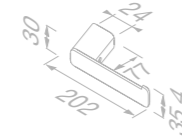

Toilet roll holder with diagonal stripe pattern (right)

919909-02-R-94 £93.62 Exc. VAT
£112.34 Inc. VAT