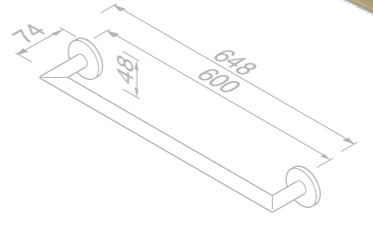

Towel rail 45 cm

916507-07-45 £80.49 Exc. VAT
£96.59 Inc. VAT

Towel rail 60 cm

916507-07-60 £85.21 Exc. VAT
£102.25 Inc. VAT

Soap holder with glass

916503-07 £55.17 Exc. VAT
£66.20 Inc. VAT

Shower basket 30 cm