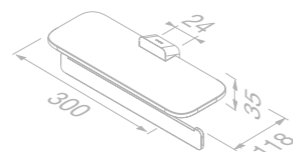

Shower basket 30 cm

919914-07

£131.89 Exc. VAT
£158.27 Inc. VAT

Toilet roll holder with shelf

919924-07

£112.48 Exc. VAT
£134.98 Inc. VAT

Toilet roll holder double with shelf in transparent glass

919948-07