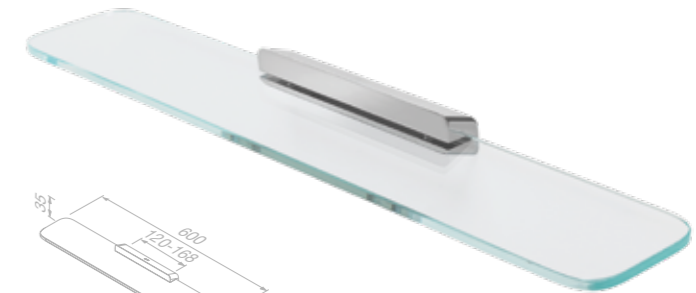

Bathroom shelf 60 cm with transparent glass

919901-02 £112.87 Exc. VAT
£135.44 Inc. VAT