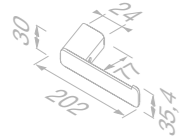

919909-02-R-92 £97.46 Exc. VAT
£116.95 Inc. VAT

Toilet brush and holder wall-mounted

919911-02-06 £91.96 Exc. VAT
£110.35 Inc. VAT

Spare toilet roll holder

919912-02 £65.23 Exc. VAT
£78.28 Inc. VAT

Toilet roll holder with horizontal stripe pattern (right)