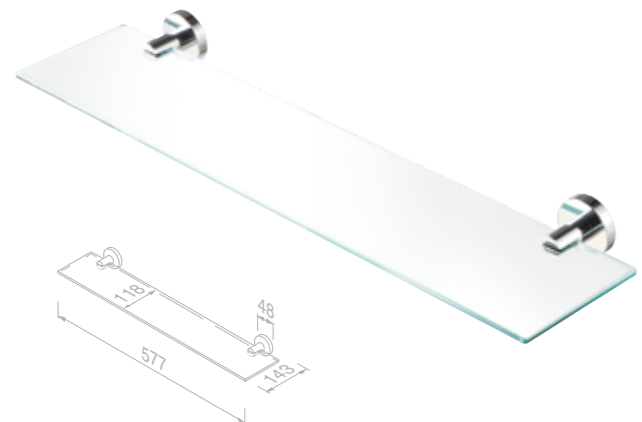

Bathroom shelf 35 cm

916501-02-35 £102.25 Exc. VAT
£122.70 Inc. VAT

Towel hook double

916515-02 £49.95 Exc. VAT
£59.94 Inc. VAT

Towel rail with 1 arm

916519-02 £50.63 Exc. VAT
£60.76 Inc. VAT

Bathroom shelf 57.7 cm