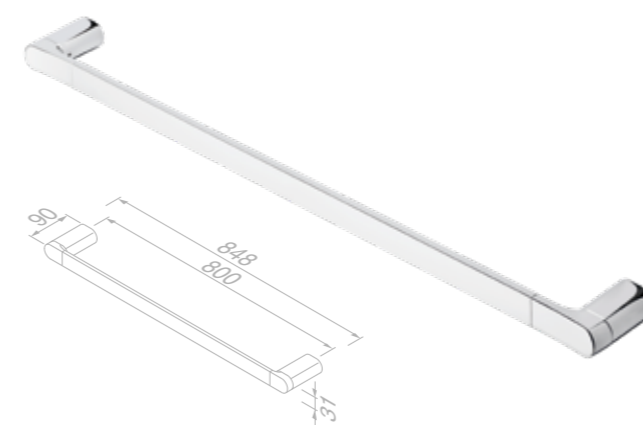

Towel hook small

914560-02 £38.33 Exc. VAT
£46.00 Inc. VAT

Towel hook large

914513-02 £41.38 Exc. VAT
£49.66 Inc. VAT

Towel rail with 1 arm

914505-02

£78.17 Exc. VAT
£93.80 Inc. VAT

Towel ring

914504-02

£54.07 Exc. VAT
£64.88 Inc. VAT

Towel rail 80 cm

914507-02-80

£103.94 Exc. VAT
£124.73 Inc. VAT

Towel rail with shelf 60 cm

914552-02

£112.82 Exc. VAT
£135.38 Inc. VAT

Grab rail 30 cm

914506-02

£75.02 Exc. VAT
£90.02 Inc. VAT

Towel rail 42.1 cm

914557-02

£88.94 Exc. VAT
£106.73 Inc. VAT

Towel rail 45 cm

914507-02-45