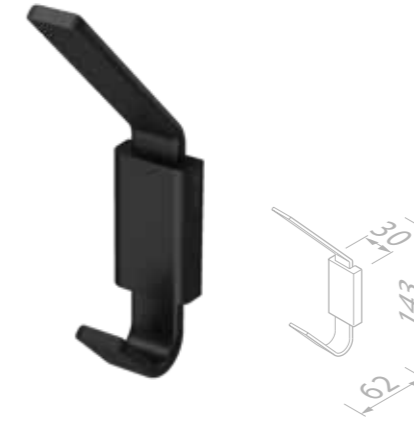

918902-06-06 £103.97 Exc. VAT
£124.76 Inc. VAT

Soap dispenser 200 ml with shelf and towel hook

918816-06-06 £95.02 Exc. VAT
£114.02 Inc. VAT

Shelf 21 cm

918802-06-06 £59.18 Exc. VAT
£71.02 Inc. VAT

Shelf universal 21 cm

918804-06-06 £59.52 Exc. VAT
£71.42 Inc. VAT

Towel Hook

918413-06 £45.48 Exc. VAT
£54.58 Inc. VAT

Towel hook double

918415-06 £47.99 Exc. VAT
£57.59 Inc. VAT

Towel rail with shelf 42 cm

918853-06-06-420 £131.21 Exc. VAT
£157.45 Inc. VAT