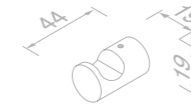

Towel hook

912804-02

£35.34 Exc. VAT
£42.41 Inc. VAT