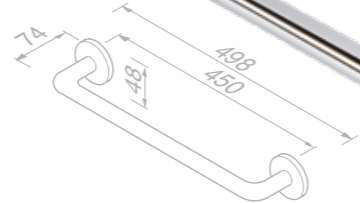

916556-02

£110.86 Exc. VAT
£133.03 Inc. VAT

Towel rail with shelf 60 cm

916552-02

£124.15 Exc. VAT
£148.98 Inc. VAT

Towel rail 45 cm

916576-02-45

£56.79 Exc. VAT
£68.15 Inc. VAT