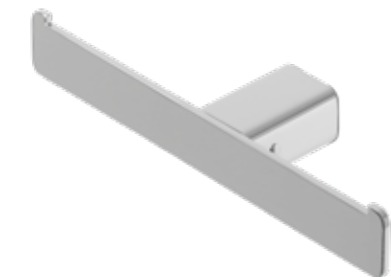

919918-02 £74.50 Exc. VAT
£89.40 Inc. VAT