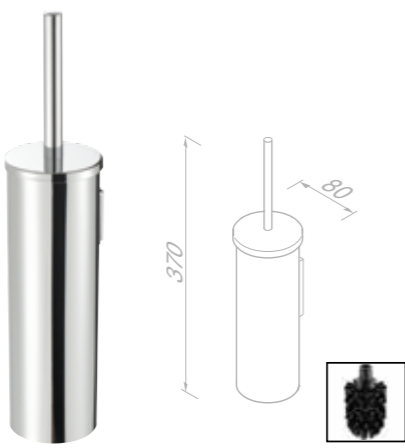

Spare toilet roll holder

916512-02 £45.16 Exc. VAT
£54.19 Inc. VAT

Spare toilet roll holder

916581-02 £60.57 Exc. VAT
£72.68 Inc. VAT

Toilet brush and holder wall-mounted

916511-02 £66.32 Exc. VAT
£79.58 Inc. VAT