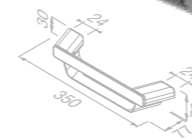

919918-02 £74.50 Exc. VAT
£89.40 Inc. VAT

Toilet roll holder with shelf

919924-02 £79.45 Exc. VAT
£95.34 Inc. VAT

Toilet roll holder double with shelf in transparent glass

919948-02 £89.20 Exc. VAT
£107.04 Inc. VAT