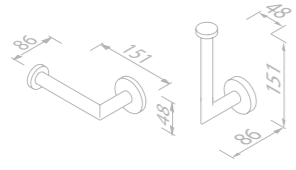

Nemox Brushed gold

Toilet roll holder

916509-07 £60.40 Exc. VAT
£72.48 Inc. VAT