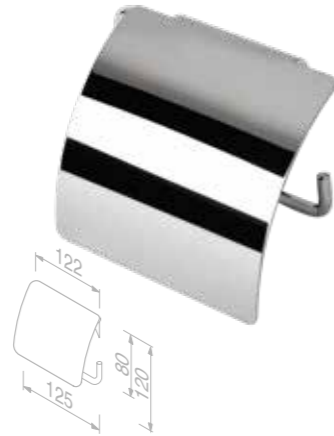

Toilet with cover roll holder

91145 £42.45 Exc. VAT
£50.94 Inc. VAT