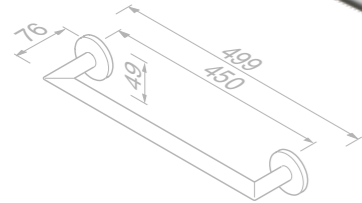

Towel rail 45 cm

916507-06-45

£74.87 Exc. VAT
£89.84 Inc. VAT