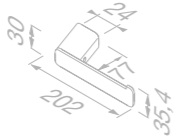

Toilet roll holder without cover with horizontal stripe pattern (right-handed)

919909-06-R-93 £93.97 Exc. VAT
£112.76 Inc. VAT