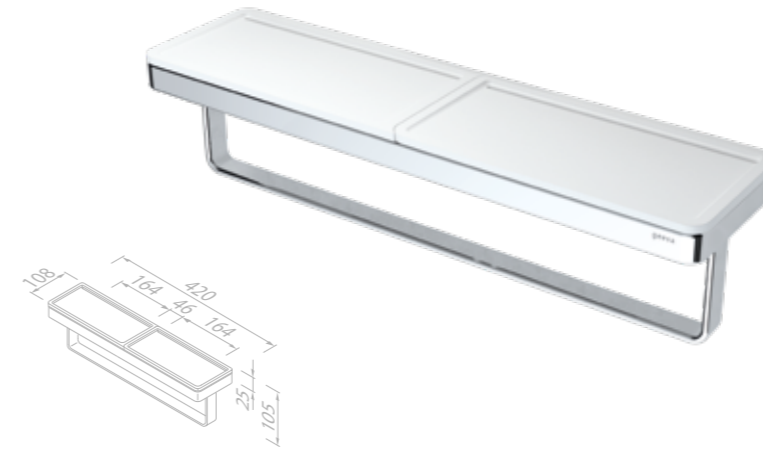

Soap dispenser 200 ml with shelf and towel hook

918816-02 £81.34 Exc. VAT
£97.61 Inc. VAT

Shelf 21 cm

918802-02 £55.65 Exc. VAT
£66.78 Inc. VAT

Shelf universal 21 cm

918804-02 £56.00 Exc. VAT
£67.20 Inc. VAT

Towel rail with shelf 42 cm

918853-02-420 £114.57 Exc. VAT
£137.48 Inc. VAT

Shelf 26 cm

918805-02 £53.49 Exc. VAT
£64.19 Inc. VAT

Corner shelf

918803-02 £56.65 Exc. VAT
£67.98 Inc. VAT

Shelf with towel rail and shower basket 63 cm