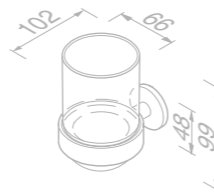

Towel hook

916513-09 £33.05 Exc. VAT
£39.66 Inc. VAT

Grab rail 30 cm

916506-09 £74.91 Exc. VAT
£89.89 Inc. VAT

Hygienic bag dispenser

91122-09 £38.25 Exc. VAT
£45.90 Inc. VAT

Soap dispenser 200 ml

916516-09 £78.56 Exc. VAT
£94.27 Inc. VAT