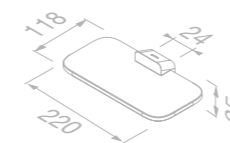

919909-07-R-92

£114.57 Exc. VAT
£137.48 Inc. VAT

Toilet roll holder (left)

919909-07-L

£82.14 Exc. VAT
£98.57 Inc. VAT

Bathroom shelf / Soap holder with transparent glass

919903-07

£58.43 Exc. VAT
£70.12 Inc. VAT