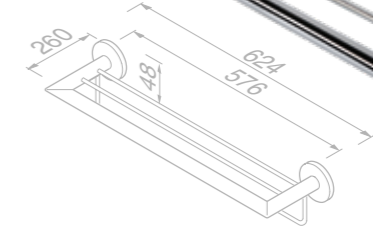

Towel rail with shelf 60 cm

916552-02

£124.15 Exc. VAT
£148.98 Inc. VAT