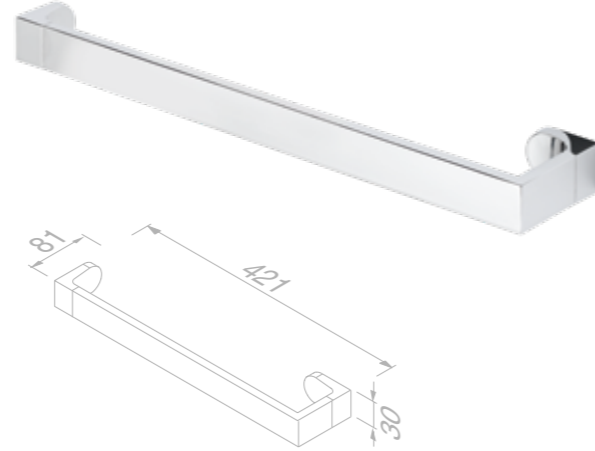

914504-02

£54.07 Exc. VAT
£64.88 Inc. VAT

Towel rail 80 cm

914507-02-80

£103.94 Exc. VAT
£124.73 Inc. VAT

Towel rail with shelf 60 cm

914552-02

£112.82 Exc. VAT
£135.38 Inc. VAT

Grab rail 30 cm

914506-02

£75.02 Exc. VAT
£90.02 Inc. VAT

Towel rail 42.1 cm

914557-02

£88.94 Exc. VAT
£106.73 Inc. VAT

Towel rail 45 cm

914507-02-45