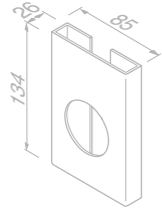

Towel hook

916513-09 £33.05 Exc. VAT
£39.66 Inc. VAT

Grab rail 30 cm

916506-09 £74.91 Exc. VAT
£89.89 Inc. VAT

Hygienic bag dispenser

91122-09 £38.25 Exc. VAT
£45.90 Inc. VAT

Soap dispenser 200 ml

916516-09 £78.56 Exc. VAT
£94.27 Inc. VAT