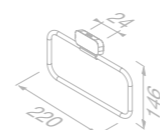

Towel ring

919904-02 £73.53 Exc. VAT
£88.24 Inc. VAT