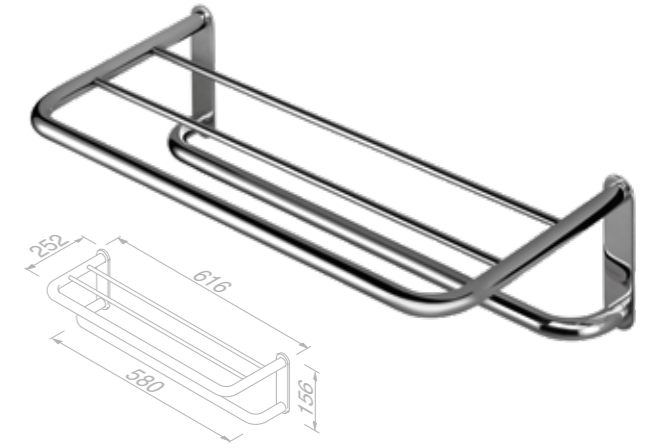

914504-02

£54.07 Exc. VAT
£64.88 Inc. VAT

Towel rail 80 cm

914507-02-80

£103.94 Exc. VAT
£124.73 Inc. VAT

Towel rail with shelf 60 cm

914552-02

£112.82 Exc. VAT
£135.38 Inc. VAT

Grab rail 30 cm

914506-02

£75.02 Exc. VAT
£90.02 Inc. VAT

Towel rail 42.1 cm

914557-02

£88.94 Exc. VAT
£106.73 Inc. VAT

Towel rail 45 cm

914507-02-45