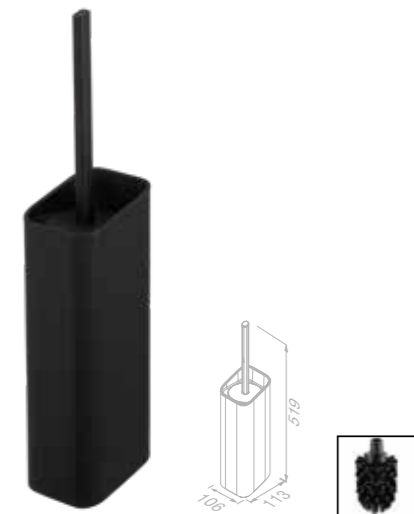

919948-06-M6 £99.43 Exc. VAT
£119.32 Inc. VAT

Bathroom shelf 60 cm with matt black marble effect

919901-06-M6 £131.10 Exc. VAT
£157.32 Inc. VAT

Shower basket 30 cm

919914-06 £114.53 Exc. VAT
£137.44 Inc. VAT