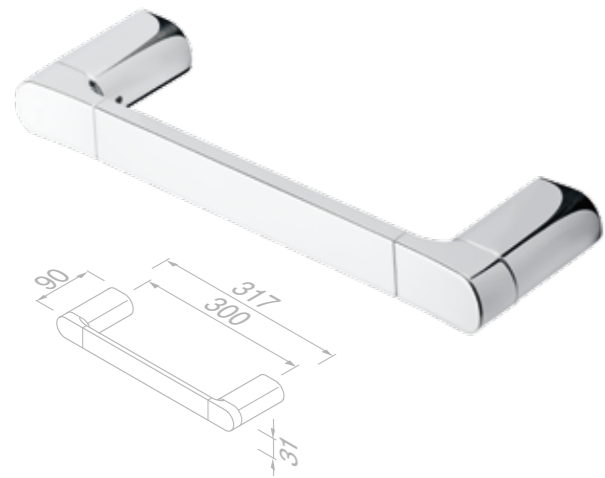

Towel hook small

914560-02 £38.33 Exc. VAT
£46.00 Inc. VAT

Towel hook large

914513-02 £41.38 Exc. VAT
£49.66 Inc. VAT

Towel rail with 1 arm

914505-02

£78.17 Exc. VAT
£93.80 Inc. VAT

Towel ring

914504-02

£54.07 Exc. VAT
£64.88 Inc. VAT

Towel rail 80 cm

914507-02-80

£103.94 Exc. VAT
£124.73 Inc. VAT

Towel rail with shelf 60 cm

914552-02

£112.82 Exc. VAT
£135.38 Inc. VAT

Grab rail 30 cm

914506-02

£75.02 Exc. VAT
£90.02 Inc. VAT

Towel rail 42.1 cm

914557-02

£88.94 Exc. VAT
£106.73 Inc. VAT

Towel rail 45 cm

914507-02-45