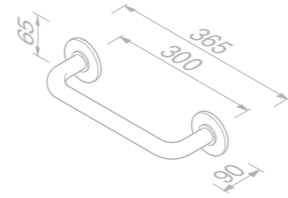

915551 £60.68 Exc. VAT
£72.82 Inc. VAT

Hotel chrome (unless otherwise indicated)

Grab rail 25 cm, 20 mm Ø

91131-25

£43.15 Exc. VAT
£51.78 Inc. VAT

Grab rail 30 cm, 24 mm Ø

91129-30

£45.30 Exc. VAT
£54.36 Inc. VAT