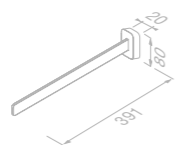

919907-02-60 £109.19 Exc. VAT
£131.03 Inc. VAT

Towel rail with shelf

919947-02-821 £137.18 Exc. VAT
£164.62 Inc. VAT

Towel hook medium (set of 2)

919915-02 £63.20 Exc. VAT
£75.84 Inc. VAT

Towel rail with 1 arm