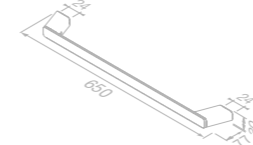

Towel rail 60 cm

919907-02-60 £109.19 Exc. VAT
£131.03 Inc. VAT