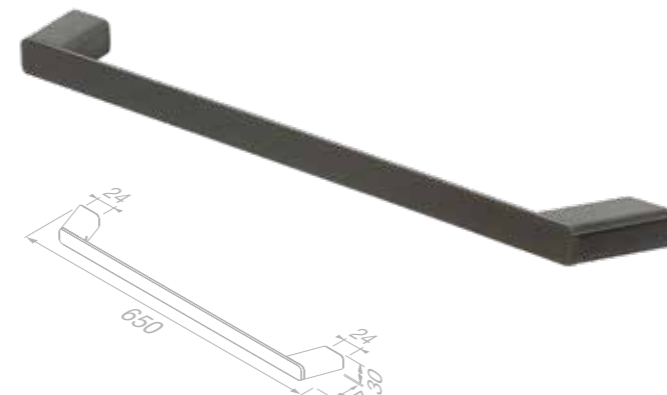

Grab rail 30 cm

919906-09

£128.38 Exc. VAT
£154.06 Inc. VAT

Towel rail 60 cm

919907-09-60

£145.82 Exc. VAT
£174.98 Inc. VAT

Shift Brushed gold

Go large and make a statement in the bathroom by opting for Shift in gold. The Brushed gold finish in combination with the 3-dimensional geometric patterns make the Shift accessories gems in any bathroom.