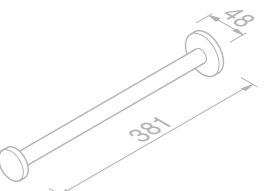

Towel rail with 1 arm

916519-02 £50.63 Exc. VAT
£60.76 Inc. VAT