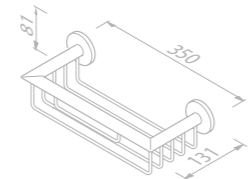

Shower basket 30 cm

916514-09-30 £122.90 Exc. VAT
£147.48 Inc. VAT