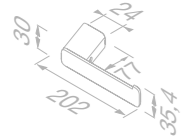

Shift Black

Toilet roll holder (right)

919909-06-R £65.97 Exc. VAT
£79.16 Inc. VAT