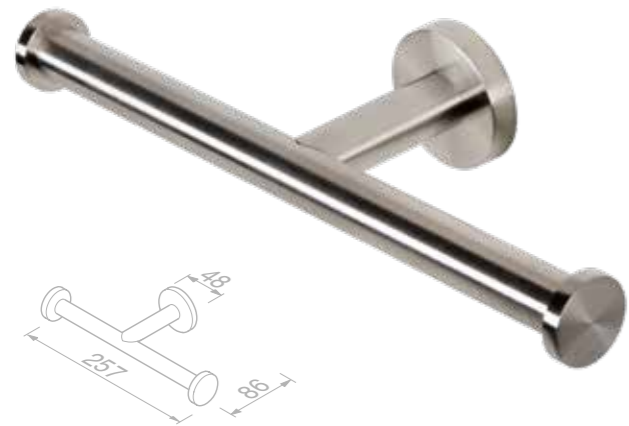

Toilet roll holder double

916518-05 £59.56 Exc. VAT
£71.47 Inc. VAT