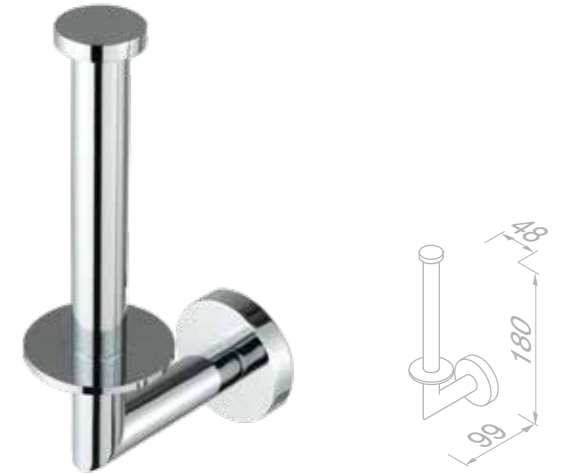

Spare toilet roll holder

916581-02 £60.57 Exc. VAT
£72.68 Inc. VAT