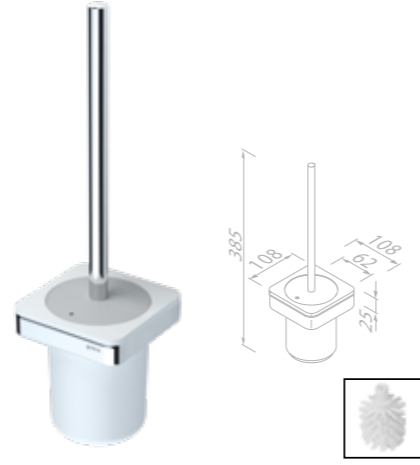

Frame chrome/White

Toilet roll holder with shelf

918824-02 £72.63 Exc. VAT
£87.16 Inc. VAT

Toilet roll holder with shelf and (LED light) holder

918889-02 £77.94 Exc. VAT
£93.53 Inc. VAT

Toilet brush and holder