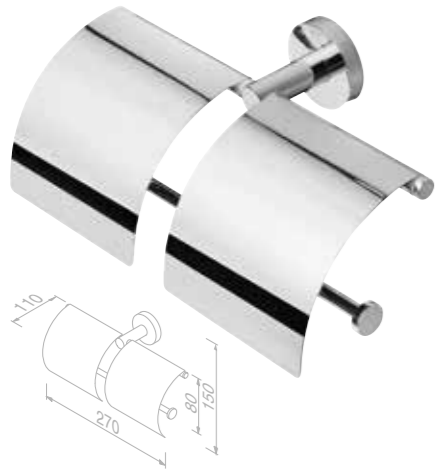

Toilet roll with cover holder double

91148 £99.28 Exc. VAT
£119.14 Inc. VAT