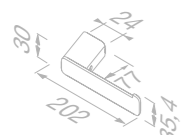

Toilet brush and holder wall-mounted

919911-07-06

£112.17 Exc. VAT
£134.60 Inc. VAT

Spare toilet roll holder

919912-07

£83.49 Exc. VAT
£100.19 Inc. VAT

Toilet roll holder without cover with triangle pattern (right-handed)