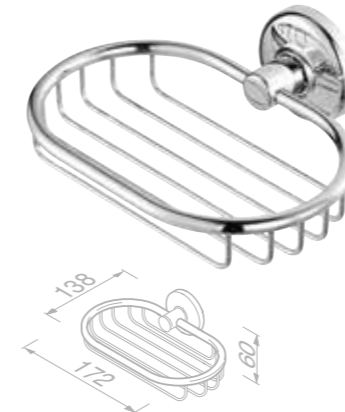

Tissue dispenser freestanding Black

911211-06 £54.55 Exc. VAT
£65.46 Inc. VAT

Bathroom shelf 55 cm

915301-02 £53.59 Exc. VAT
£64.31 Inc. VAT

Tissue dispenser recessed

91123 £52.42 Exc. VAT
£62.90 Inc. VAT

Tissue dispenser recessed

911124-06 £45.38 Exc. VAT
£54.46 Inc. VAT

Tissue dispenser wall-mounted

91121 £59.65 Exc. VAT
£71.58 Inc. VAT

Soap holder 17 cm

915314-02 £65.25 Exc. VAT
£78.30 Inc. VAT

Footrest for shower corner recessed