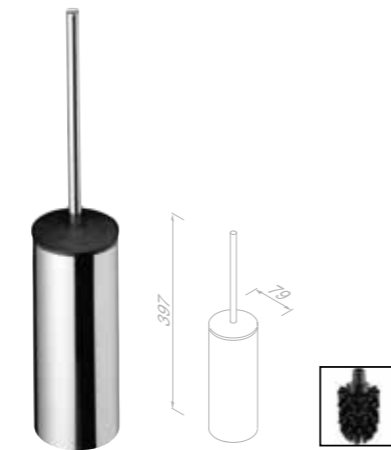

Toilet brush and holder freestanding

914510-02 £51.88 Exc. VAT
£62.26 Inc. VAT