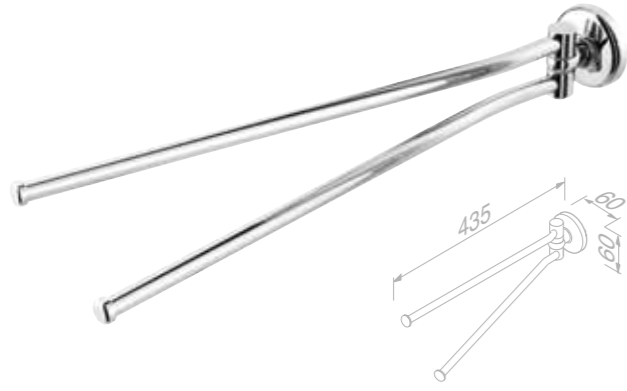

Towel hook small

912801

£27.29 Exc. VAT
£32.75 Inc. VAT

Towel hook double

915315-02

£35.82 Exc. VAT
£42.98 Inc. VAT

Towel hook double

917015

£36.68 Exc. VAT
£44.02 Inc. VAT

Towel ring

915304-02

£48.90 Exc. VAT
£58.68 Inc. VAT

Hotel chrome (unless otherwise indicated)

Towel rail with 2 arms

915305-02

£77.78 Exc. VAT
£93.34 Inc. VAT

Towel rail 45 cm

91131-45

£46.58 Exc. VAT
£55.90 Inc. VAT

Towel rail 60 cm

917031-60

£63.00 Exc. VAT
£75.60 Inc. VAT

Towel rail 60 cm

917007