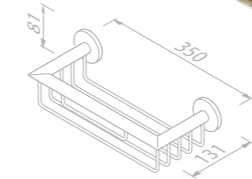

Towel rail 45 cm

916507-07-45 £80.49 Exc. VAT
£96.59 Inc. VAT

Towel rail 60 cm

916507-07-60 £85.21 Exc. VAT
£102.25 Inc. VAT

Soap holder with glass

916503-07 £55.17 Exc. VAT
£66.20 Inc. VAT

Shower basket 30 cm