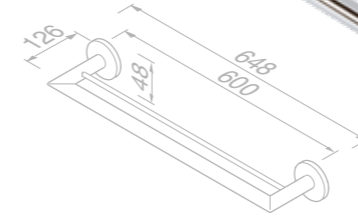

Nemox Chrome

Grab rail 30 cm

916506-02

£64.76 Exc. VAT
£77.71 Inc. VAT

Grab rail 30 cm

916574-02

£53.22 Exc. VAT
£63.86 Inc. VAT

Towel rail double 60 cm