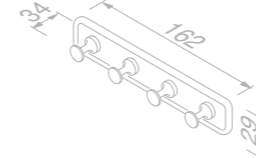

£31.32 Exc. VAT
£37.58 Inc. VAT

Grab rail 30 cm

91131-30

£43.59 Exc. VAT
£52.31 Inc. VAT

Grab rail 30 cm

917031-30

£58.58 Exc. VAT
£70.30 Inc. VAT

Towel hook multi