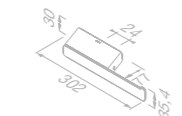

Toilet roll holder with shelf

919924-02 £79.45 Exc. VAT
£95.34 Inc. VAT