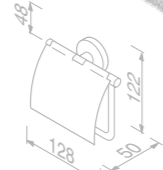

Toilet roll holder with cover

916508-07 £82.47 Exc. VAT
£98.96 Inc. VAT

Toilet brush and holder wall-mounted

916511-07 £80.70 Exc. VAT
£96.84 Inc. VAT

Towel hook

916513-07 £33.09 Exc. VAT
£39.71 Inc. VAT

Grab rail 30 cm