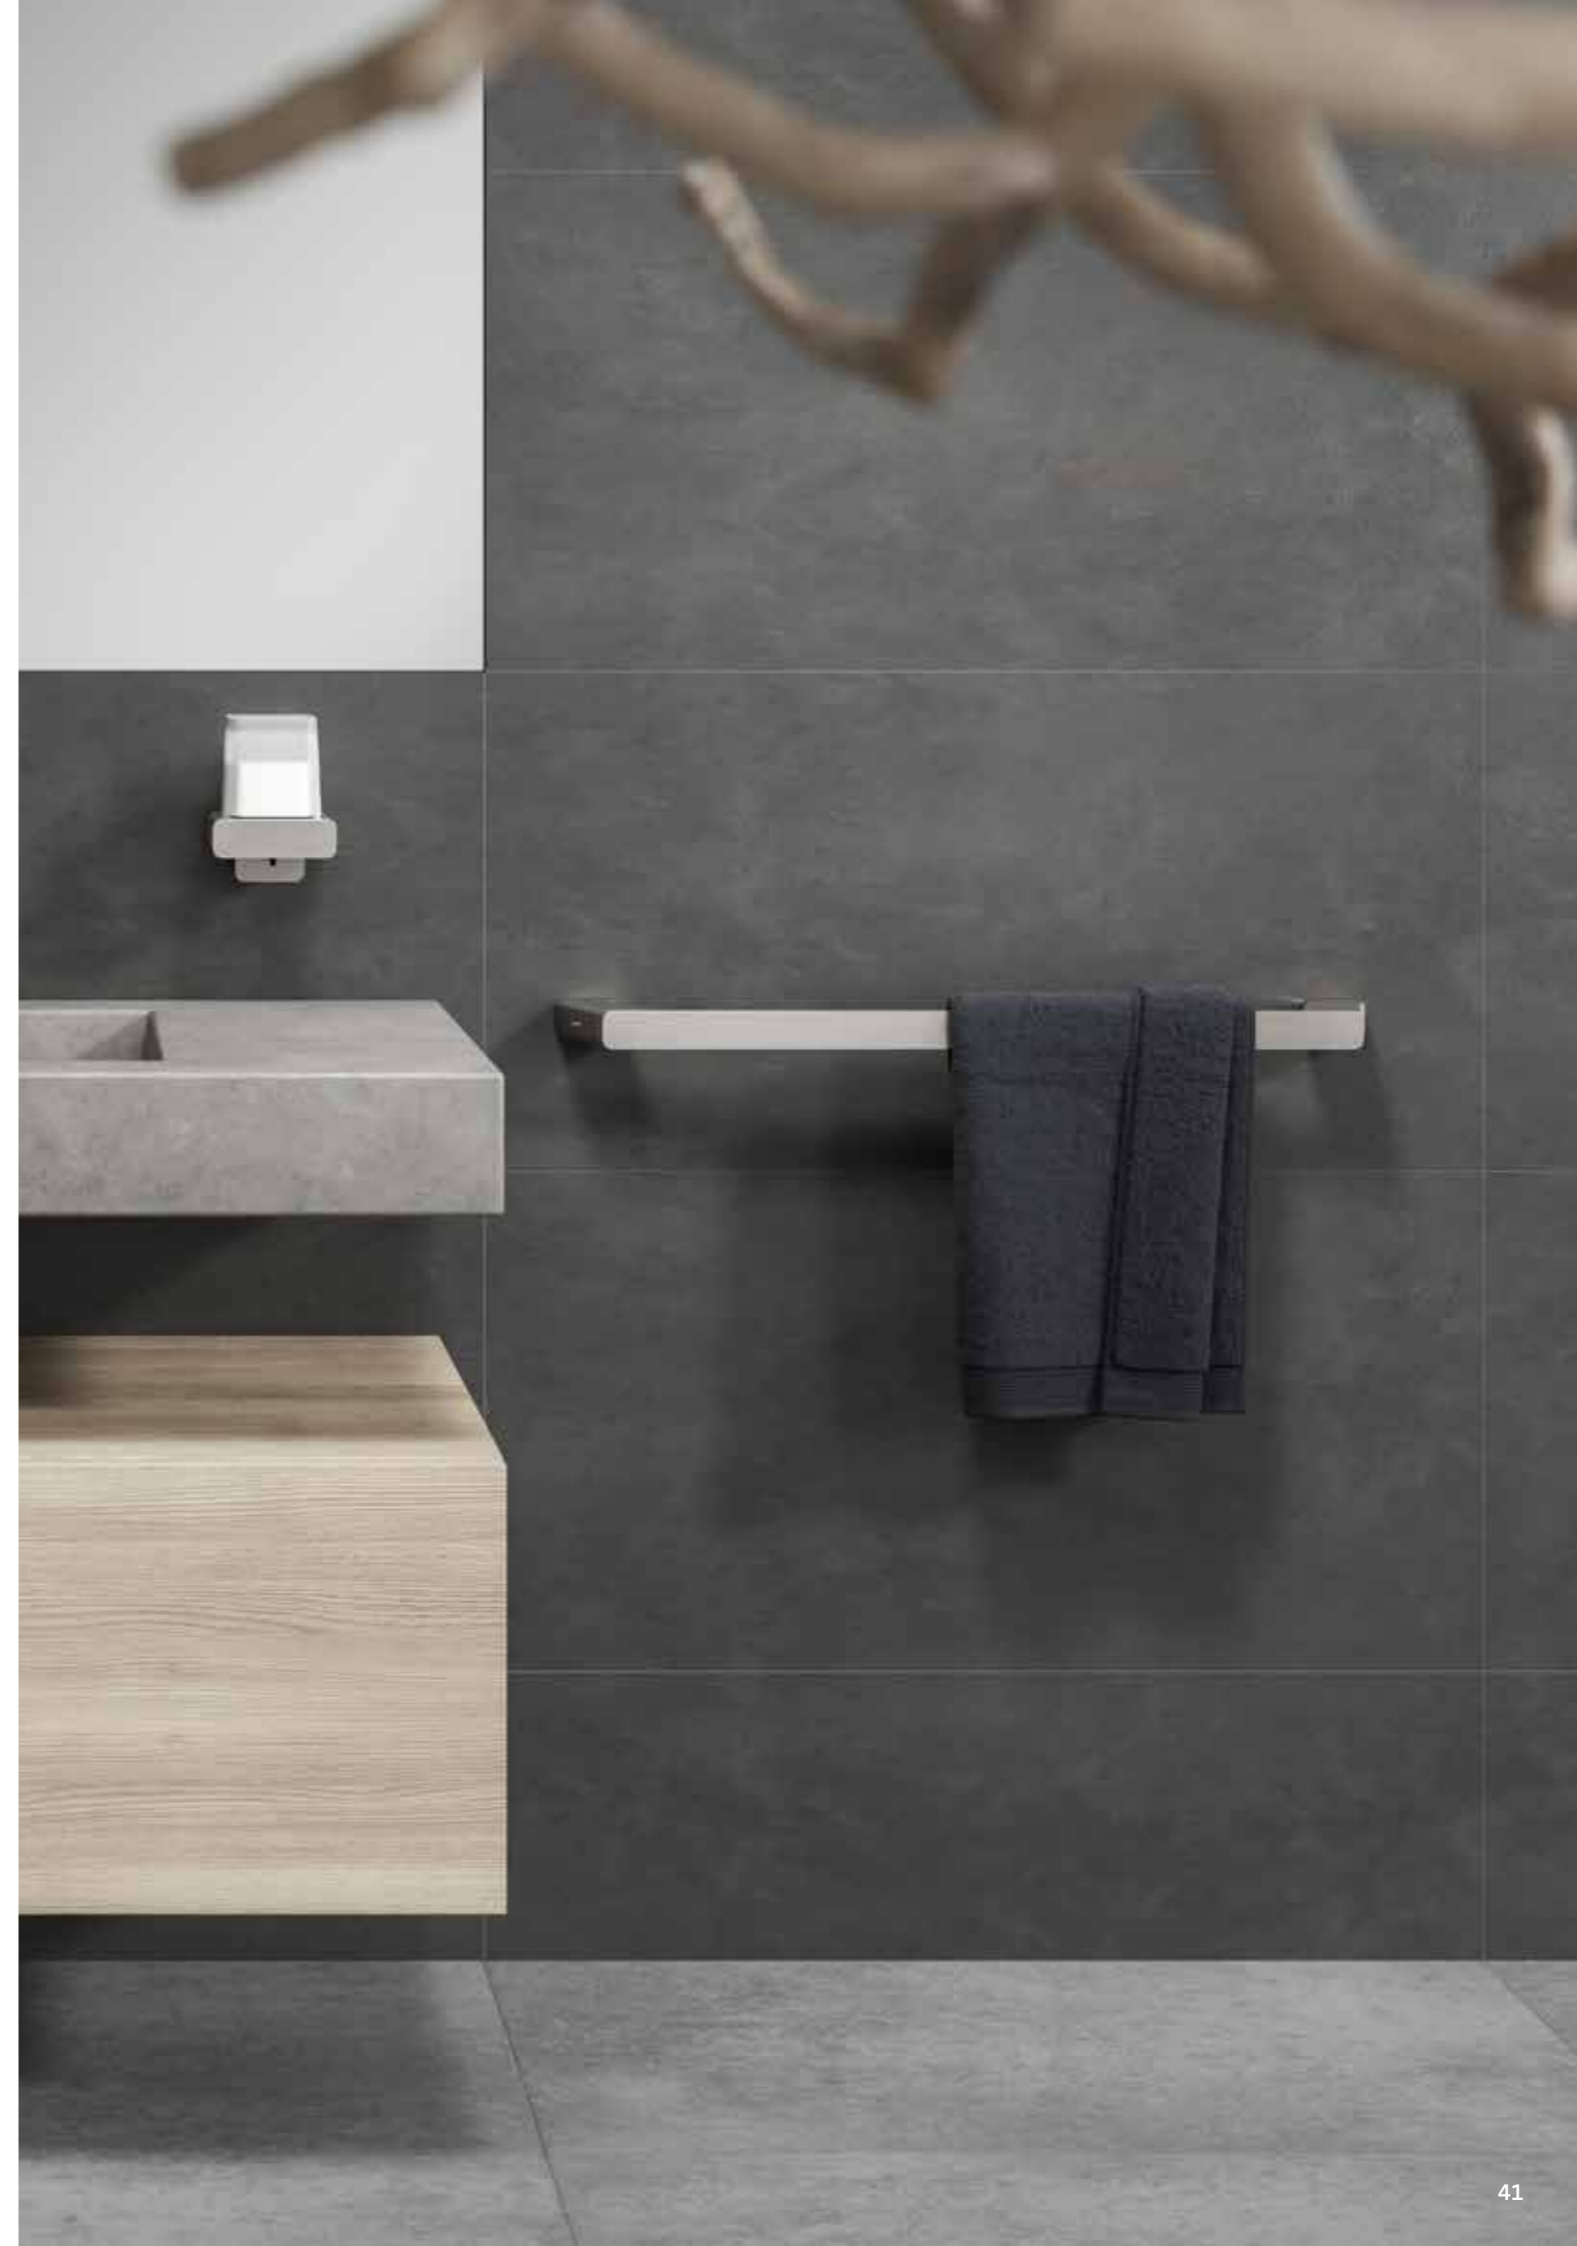

Shift

Brushed stainless steel

Shift relies on minimalist design. The brushed stainless steel finish emphasises the pure shapes in this range. The pattern on the hook grant the bathroom or toilet surprising detail.