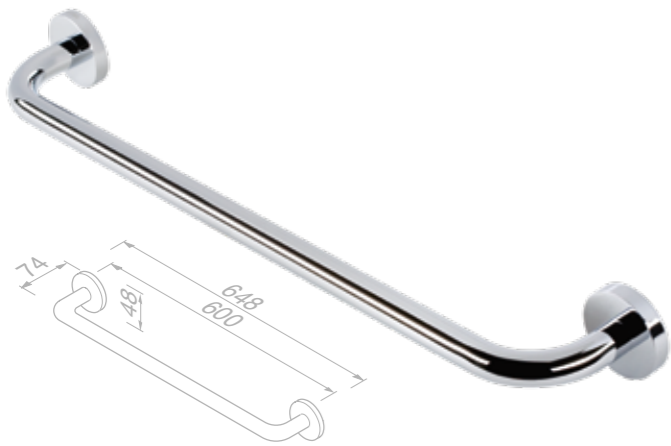

Nemox Chrome

Grab rail 30 cm

916506-02

£64.76 Exc. VAT
£77.71 Inc. VAT

Grab rail 30 cm

916574-02

£53.22 Exc. VAT
£63.86 Inc. VAT

Towel rail double 60 cm

916556-02

£110.86 Exc. VAT
£133.03 Inc. VAT

Towel rail with shelf 60 cm

916552-02

£124.15 Exc. VAT
£148.98 Inc. VAT

Towel rail 45 cm

916576-02-45

£56.79 Exc. VAT
£68.15 Inc. VAT

Towel rail 45 cm

916507-02-45

£70.04 Exc. VAT
£84.05 Inc. VAT

Towel rail 60 cm

916577-02-60

£59.25 Exc. VAT
£71.10 Inc. VAT

Towel rail 60 cm

916507-02-60

£73.30 Exc. VAT
£87.96 Inc. VAT

Wynk

As if nature itself had a hand in it, that's the look of these organically-shaped accessories from the wide Wynk collection. Each product shows a fine alternation of clean lines and subtle curves. Precisely thanks to its natural shapes, the Wynk collection is easily combined with a variety of styles.