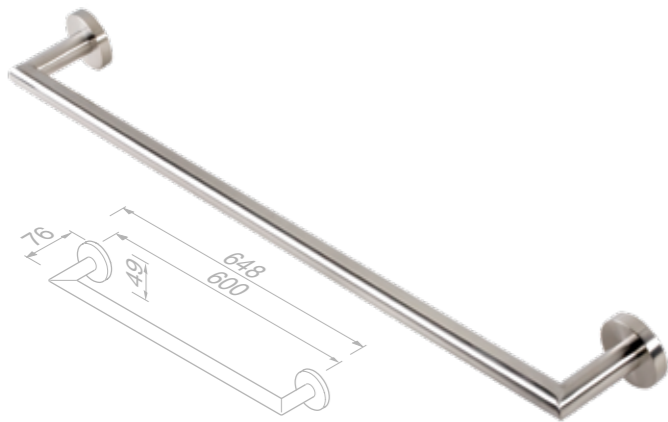

916512-05 £45.76 Exc. VAT
£54.91 Inc. VAT

Towel hook

916545-05 £36.91 Exc. VAT
£44.29 Inc. VAT

Towel hook double

916515-05 £43.07 Exc. VAT
£51.68 Inc. VAT

Nemox Brushed stainless steel

Towel rail with 1 arm

916519-05

£51.05 Exc. VAT
£61.26 Inc. VAT

Towel ring

916504-05

£54.99 Exc. VAT
£65.99 Inc. VAT

Grab rail 30 cm

916506-05

£63.74 Exc. VAT
£76.49 Inc. VAT

Towel rail 45 cm

916507-05-45

£65.70 Exc. VAT
£78.84 Inc. VAT

Towel rail 60 cm

916507-05-60

£68.21 Exc. VAT
£81.85 Inc. VAT

Nemox Chrome

Our classic one. The Nemox collection was first presented in Chrome. It includes many accessories to perfectly finish and match everything in wash rooms.