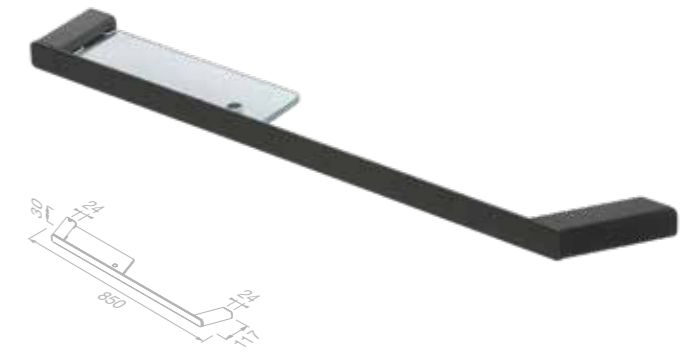

Shower door knob double-ended

919965-06 £59.40 Exc. VAT
£71.28 Inc. VAT

Towel hook

919913-06 £45.38 Exc. VAT
£54.46 Inc. VAT

Towel hook medium

919967-06 £43.87 Exc. VAT
£52.64 Inc. VAT

Shift Black

Towel hook medium with horizontal stripe pattern
 919967-06-93 £59.97 Exc. VAT
 £71.96 Inc. VAT

Towel rail with 1 arm
 919919-06 £71.51 Exc. VAT
 £85.81 Inc. VAT

Towel rail with shelf
 919947-06-821 £140.74 Exc. VAT
 £168.89 Inc. VAT

Towel rail with shelf in transparent glass
 919954-06-850 £168.27 Exc. VAT
 £201.92 Inc. VAT