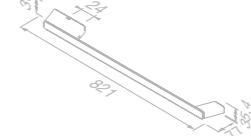

Towel rail with shelf

919947-02-821 £137.18 Exc. VAT
£164.62 Inc. VAT