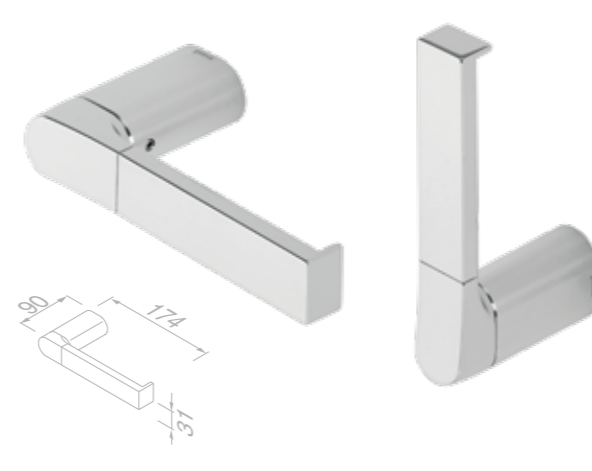

Toilet roll holder / Spare toilet roll holder

914509-02 £53.78 Exc. VAT
£64.54 Inc. VAT