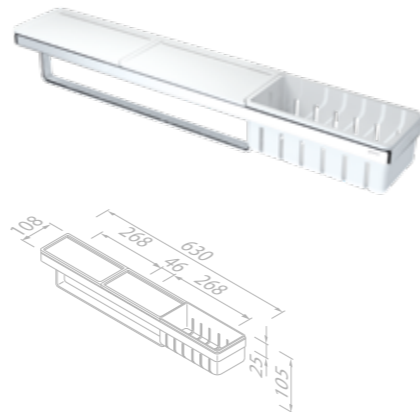

Towel rail with shelf 42 cm

918853-02-420 £114.57 Exc. VAT
£137.48 Inc. VAT

Shelf 26 cm

918805-02 £53.49 Exc. VAT
£64.19 Inc. VAT

Corner shelf

918803-02 £56.65 Exc. VAT
£67.98 Inc. VAT

Shelf with towel rail and shower basket 63 cm