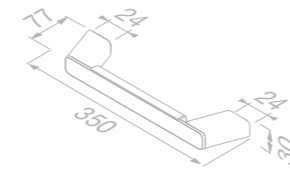

919948-05 £99.92 Exc. VAT
£119.90 Inc. VAT

Toilet brush and holder wall-mounted

919911-05-06 £88.22 Exc. VAT
£105.86 Inc. VAT

Spare toilet roll holder

919912-05 £75.18 Exc. VAT
£90.22 Inc. VAT

Grab rail 30 cm