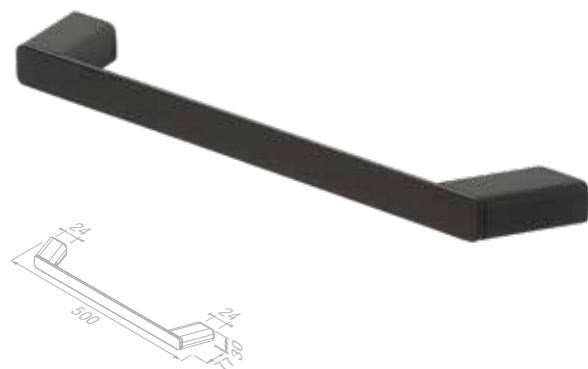

Towel rail with 1 arm
 919919-06 £71.51 Exc. VAT
 £85.81 Inc. VAT

Towel rail with shelf
 919947-06-821 £140.74 Exc. VAT
 £168.89 Inc. VAT

Towel rail with shelf in transparent glass
 919954-06-850 £168.27 Exc. VAT
 £201.92 Inc. VAT

Towel ring
 919904-06 £74.62 Exc. VAT
 £89.54 Inc. VAT

Grab rail 30 cm
 919906-06 £103.35 Exc. VAT
 £124.02 Inc. VAT

Towel rail 45 cm
 919907-06-45 £103.78 Exc. VAT
 £124.54 Inc. VAT

Towel rail 60 cm
 919907-06-60 £111.39 Exc. VAT
 £133.67 Inc. VAT