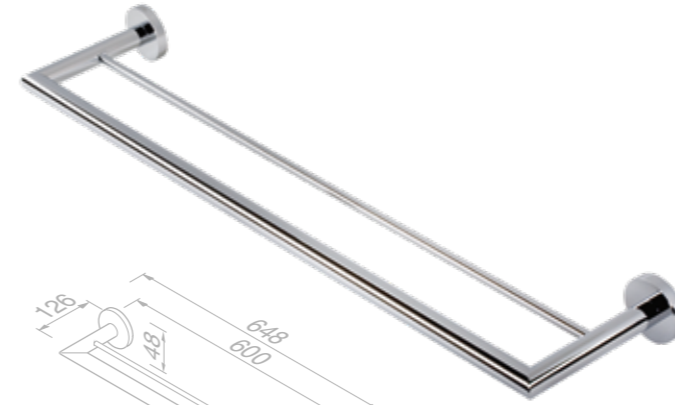

916546-02 £61.42 Exc. VAT
£73.70 Inc. VAT

Towel hook

916513-02 £31.24 Exc. VAT
£37.49 Inc. VAT

Towel rail with 2 arms

916505-02 £74.79 Exc. VAT
£89.75 Inc. VAT

Towel ring

916504-02 £61.30 Exc. VAT
£73.56 Inc. VAT

Nemox Chrome

Grab rail 30 cm

916506-02

£64.76 Exc. VAT
£77.71 Inc. VAT

Grab rail 30 cm

916574-02

£53.22 Exc. VAT
£63.86 Inc. VAT

Towel rail double 60 cm

916556-02

£110.86 Exc. VAT
£133.03 Inc. VAT

Towel rail with shelf 60 cm

916552-02

£124.15 Exc. VAT
£148.98 Inc. VAT

Towel rail 45 cm

916576-02-45

£56.79 Exc. VAT
£68.15 Inc. VAT