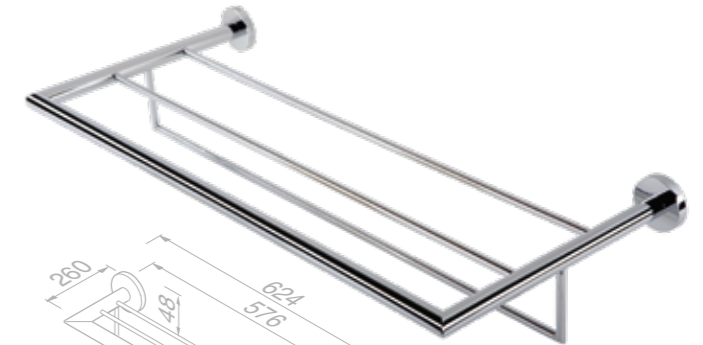

916546-02 £61.42 Exc. VAT
£73.70 Inc. VAT

Towel hook

916513-02 £31.24 Exc. VAT
£37.49 Inc. VAT

Towel rail with 2 arms

916505-02 £74.79 Exc. VAT
£89.75 Inc. VAT

Towel ring

916504-02 £61.30 Exc. VAT
£73.56 Inc. VAT

Nemox Chrome

Grab rail 30 cm

916506-02

£64.76 Exc. VAT
£77.71 Inc. VAT

Grab rail 30 cm

916574-02

£53.22 Exc. VAT
£63.86 Inc. VAT

Towel rail double 60 cm

916556-02

£110.86 Exc. VAT
£133.03 Inc. VAT

Towel rail with shelf 60 cm

916552-02

£124.15 Exc. VAT
£148.98 Inc. VAT

Towel rail 45 cm

916576-02-45

£56.79 Exc. VAT
£68.15 Inc. VAT