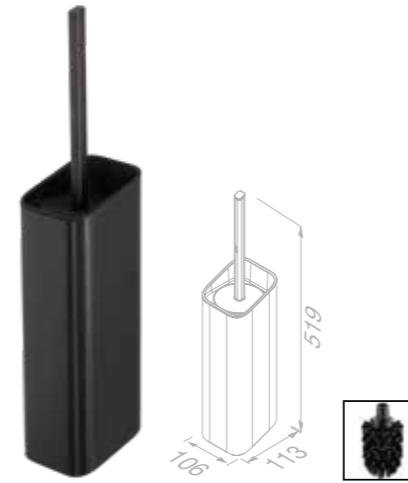

Shift Brushed metal black

Toilet roll holder (right)

919909-09-R £82.31 Exc. VAT
£98.77 Inc. VAT

Toilet roll holder without cover with diamond pattern (right-handed)

919909-09-R-91 £113.87 Exc. VAT
£136.64 Inc. VAT