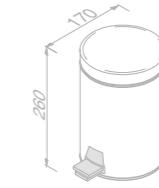

91131-60

£49.48 Exc. VAT
£59.38 Inc. VAT

Towel rail with shelf 50 cm

915252

£119.51 Exc. VAT
£143.41 Inc. VAT

Pedal bin 3 liter freestanding Brushed gold

91634-07

POA