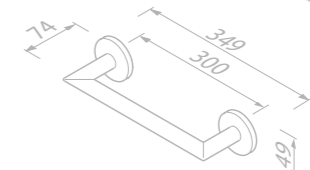

Toilet roll holder with cover

916508-07 £82.47 Exc. VAT
£98.96 Inc. VAT

Toilet brush and holder wall-mounted

916511-07 £80.70 Exc. VAT
£96.84 Inc. VAT

Towel hook

916513-07 £33.09 Exc. VAT
£39.71 Inc. VAT

Grab rail 30 cm