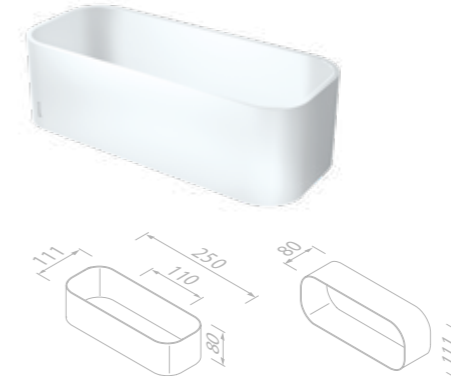

Shower basket / Shelf 25 cm

918901-01 £44.98 Exc. VAT
£53.98 Inc. VAT