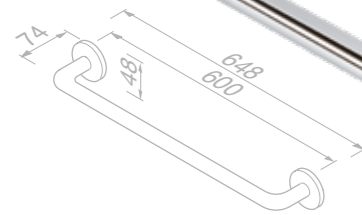

Towel rail 60 cm

916577-02-60

£59.25 Exc. VAT
£71.10 Inc. VAT