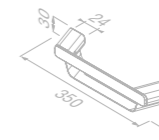

Shower basket 30 cm

919914-06 £114.53 Exc. VAT
£137.44 Inc. VAT