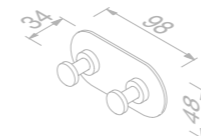

Towel hook double

916515-02 £49.95 Exc. VAT
£59.94 Inc. VAT