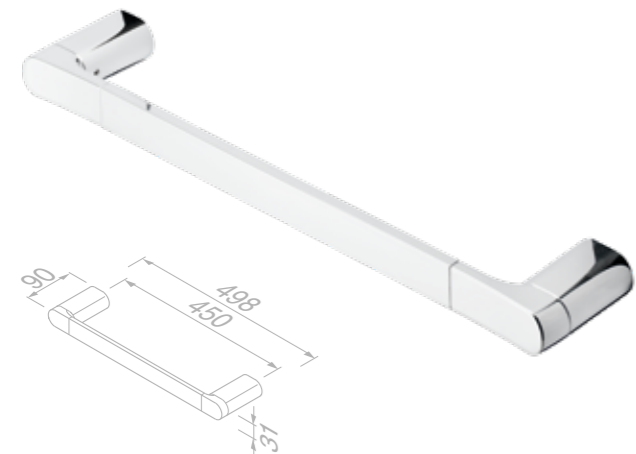

914504-02

£54.07 Exc. VAT
£64.88 Inc. VAT

Towel rail 80 cm

914507-02-80

£103.94 Exc. VAT
£124.73 Inc. VAT

Towel rail with shelf 60 cm

914552-02

£112.82 Exc. VAT
£135.38 Inc. VAT

Grab rail 30 cm

914506-02

£75.02 Exc. VAT
£90.02 Inc. VAT

Towel rail 42.1 cm

914557-02

£88.94 Exc. VAT
£106.73 Inc. VAT

Towel rail 45 cm

914507-02-45

£89.06 Exc. VAT
£106.87 Inc. VAT

Towel rail 60 cm

914507-02-60

£95.33 Exc. VAT
£114.40 Inc. VAT

Hotel

In this extremely extensive basic collection for hotels and public spaces, design serves functionality. All accessories are designed for frequent use and frequent cleaning.