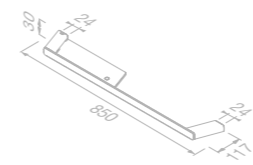

Towel rail with shelf in transparent glass

919954-02-850 £165.16 Exc. VAT
£198.19 Inc. VAT