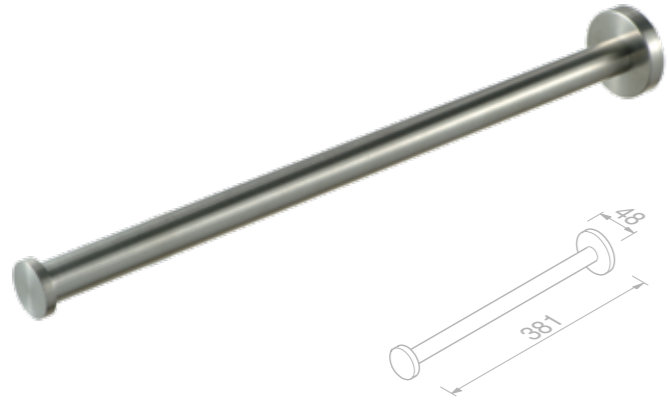

916512-05 £45.76 Exc. VAT
£54.91 Inc. VAT

Towel hook

916545-05 £36.91 Exc. VAT
£44.29 Inc. VAT

Towel hook double

916515-05 £43.07 Exc. VAT
£51.68 Inc. VAT

Nemox Brushed stainless steel

Towel rail with 1 arm

916519-05

£51.05 Exc. VAT
£61.26 Inc. VAT

Towel ring

916504-05

£54.99 Exc. VAT
£65.99 Inc. VAT

Grab rail 30 cm

916506-05

£63.74 Exc. VAT
£76.49 Inc. VAT