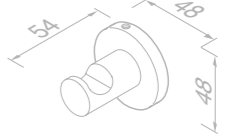

Soap holder with glass freestanding

916532-02 £46.49 Exc. VAT
£55.79 Inc. VAT

Towel hook

916545-02 £39.59 Exc. VAT
£47.51 Inc. VAT

Towel hook

916567-02 £36.95 Exc. VAT
£44.34 Inc. VAT

Shower basket 30 cm

916514-02-30 £75.22 Exc. VAT
£90.26 Inc. VAT