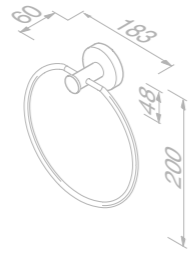

916515-06

£50.63 Exc. VAT
£60.76 Inc. VAT

Towel rail with 1 arm

916519-06

£57.57 Exc. VAT
£69.08 Inc. VAT

Nemox Black

Towel ring

916504-06