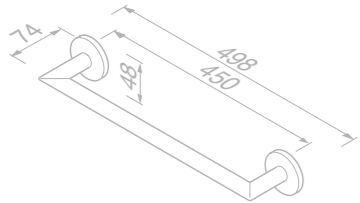

916556-02

£110.86 Exc. VAT
£133.03 Inc. VAT

Towel rail with shelf 60 cm

916552-02

£124.15 Exc. VAT
£148.98 Inc. VAT

Towel rail 45 cm

916576-02-45

£56.79 Exc. VAT
£68.15 Inc. VAT