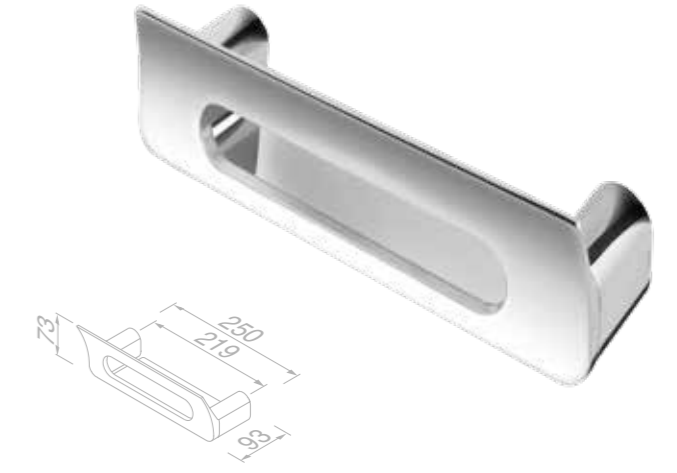

Toilet brush and holder wall-mounted

914511-02 £54.78 Exc. VAT
£65.74 Inc. VAT

Toilet brush and holder freestanding

914510-02 £51.88 Exc. VAT
£62.26 Inc. VAT

Soap holder with glass

914503-02 £49.24 Exc. VAT
£59.09 Inc. VAT