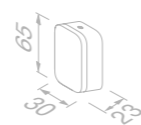

Towel hook

919913-05 £47.48 Exc. VAT
£56.98 Inc. VAT