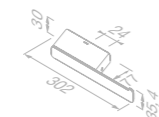

Toilet roll holder with shelf

919924-06 £81.58 Exc. VAT
£97.90 Inc. VAT