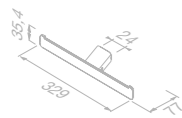

Toilet roll holder double

919918-06 £76.49 Exc. VAT
£91.79 Inc. VAT