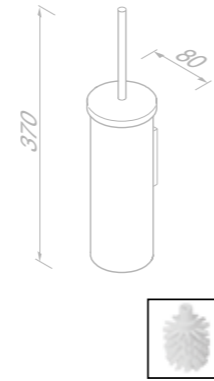

Toilet brush and holder wall-mounted

916511-09 £82.02 Exc. VAT
£98.42 Inc. VAT