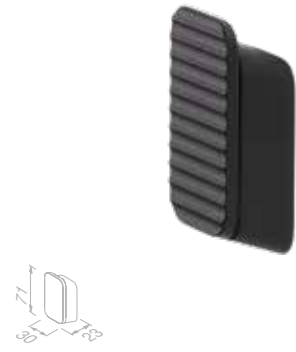

Shower door knob double-ended

919965-06 £59.40 Exc. VAT
£71.28 Inc. VAT

Towel hook

919913-06 £45.38 Exc. VAT
£54.46 Inc. VAT

Towel hook medium

919967-06 £43.87 Exc. VAT
£52.64 Inc. VAT

Shift Black

Towel hook medium with horizontal stripe pattern
 919967-06-93 £59.97 Exc. VAT
 £71.96 Inc. VAT