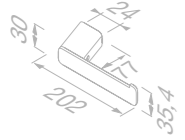

Shift Brushed stainless steel

Toilet roll holder (right)

919909-05-R £73.79 Exc. VAT
£88.55 Inc. VAT