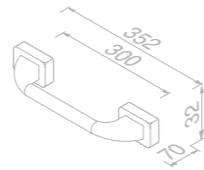

£31.32 Exc. VAT
£37.58 Inc. VAT

Grab rail 30 cm

91131-30

£43.59 Exc. VAT
£52.31 Inc. VAT

Grab rail 30 cm

917031-30

£58.58 Exc. VAT
£70.30 Inc. VAT

Towel hook multi