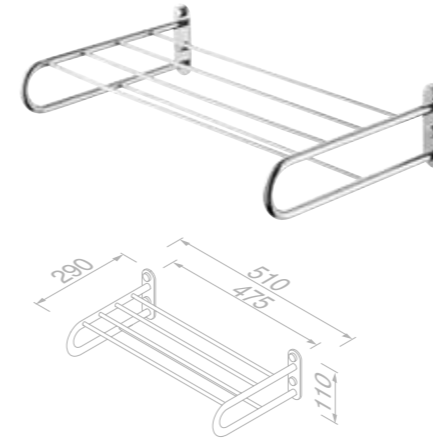

Towel rail with shelf 50 cm

915252

£119.51 Exc. VAT
£143.41 Inc. VAT

Pedal bin 3 liter freestanding Brushed gold

91634-07

POA

Pedal bin 3 liter freestanding Black

91634-06

£40.30 Exc. VAT
£48.36 Inc. VAT