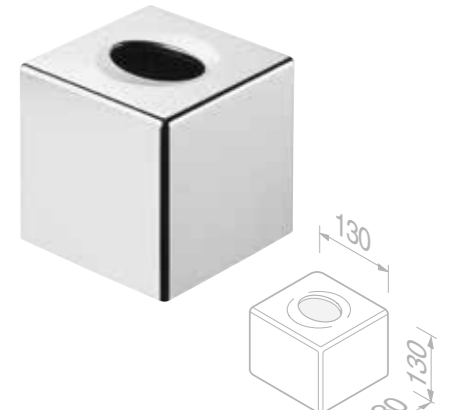

Tissue dispenser freestanding

911211-02 £59.50 Exc. VAT
£71.40 Inc. VAT