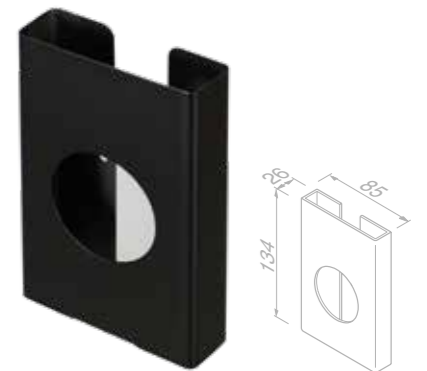

Hygienic bag dispenser Black

91122-06 £36.10 Exc. VAT
£43.32 Inc. VAT