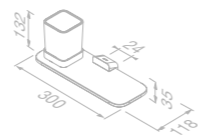

Glass holder with shelf in matt black marble effect

919902-06-M6 £89.37 Exc. VAT
£107.24 Inc. VAT