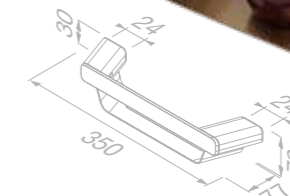

Shower basket 30 cm

919914-07

£131.89 Exc. VAT
£158.27 Inc. VAT