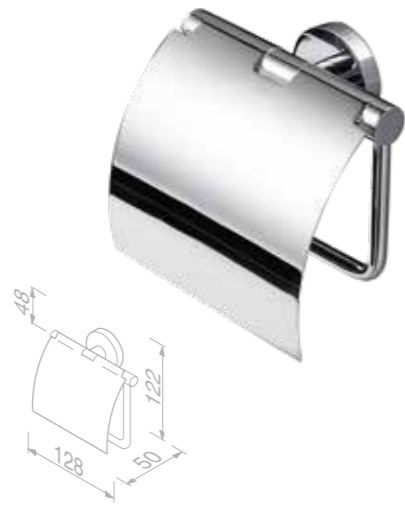

Toilet roll holder with cover

916508-02 £73.60 Exc. VAT
£88.32 Inc. VAT