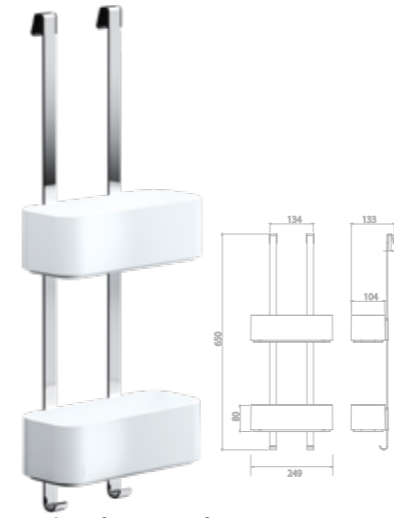

Hanging shower rack 25 cm

918902-02 £105.96 Exc. VAT
£127.15 Inc. VAT