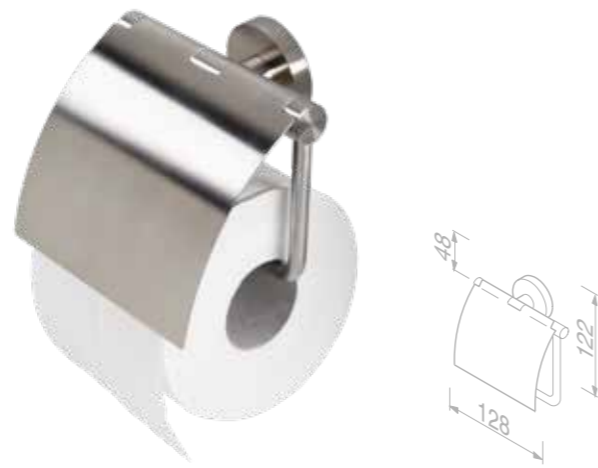

Toilet roll holder with cover

916508-05 £65.50 Exc. VAT
£78.60 Inc. VAT