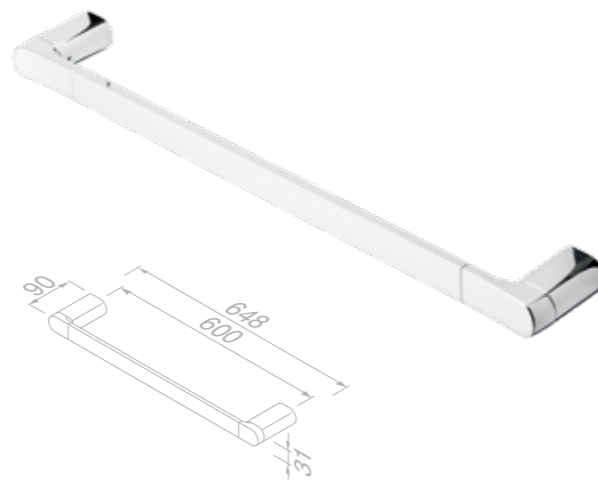

914504-02

£54.07 Exc. VAT
£64.88 Inc. VAT

Towel rail 80 cm

914507-02-80

£103.94 Exc. VAT
£124.73 Inc. VAT

Towel rail with shelf 60 cm

914552-02

£112.82 Exc. VAT
£135.38 Inc. VAT

Grab rail 30 cm

914506-02

£75.02 Exc. VAT
£90.02 Inc. VAT

Towel rail 42.1 cm

914557-02

£88.94 Exc. VAT
£106.73 Inc. VAT

Towel rail 45 cm

914507-02-45

£89.06 Exc. VAT
£106.87 Inc. VAT

Towel rail 60 cm

914507-02-60

£95.33 Exc. VAT
£114.40 Inc. VAT

Hotel

In this extremely extensive basic collection for hotels and public spaces, design serves functionality. All accessories are designed for frequent use and frequent cleaning.