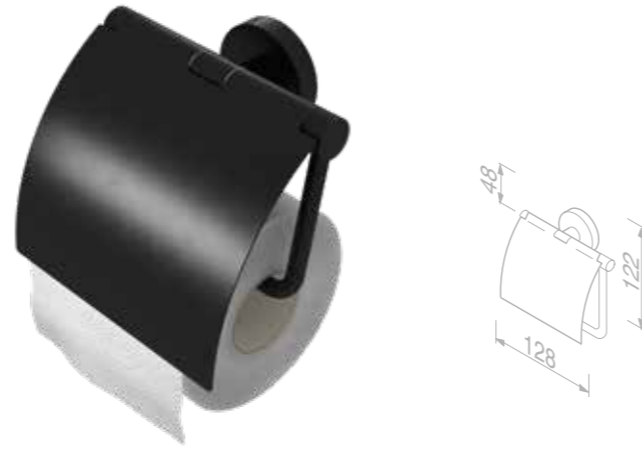

Toilet roll holder with cover

916508-06

£85.33 Exc. VAT
£102.40 Inc. VAT