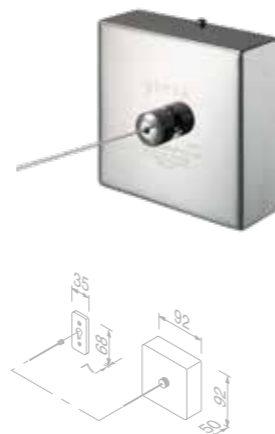

Bucket grating 31.1 cm

911100 £83.28 Exc. VAT
£99.94 Inc. VAT

Waste bin wall-mounted 3 liter

91644 £48.30 Exc. VAT
£57.96 Inc. VAT

**Washing line retractable Polished
stainless steel**

91134 £42.70 Exc. VAT
£51.24 Inc. VAT