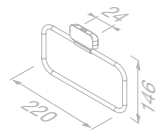

Towel ring

919904-07

£63.95 Exc. VAT
£76.74 Inc. VAT