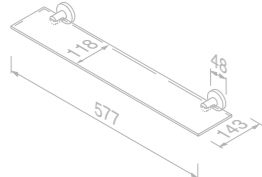

Bathroom shelf 35 cm

916501-02-35 £102.25 Exc. VAT
£122.70 Inc. VAT

Towel hook double

916515-02 £49.95 Exc. VAT
£59.94 Inc. VAT

Towel rail with 1 arm

916519-02 £50.63 Exc. VAT
£60.76 Inc. VAT

Bathroom shelf 57.7 cm