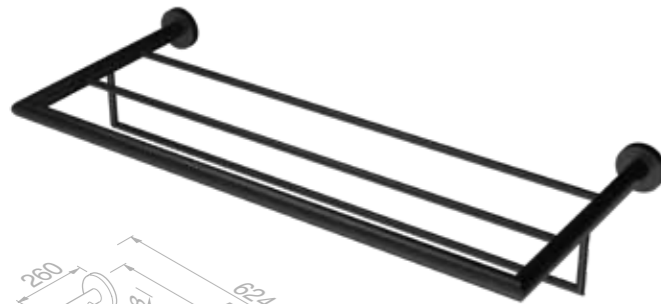

£66.20 Exc. VAT
£79.44 Inc. VAT

Grab rail 30 cm

916506-06

£72.42 Exc. VAT
£86.90 Inc. VAT

Towel rail 45 cm

916507-06-45

£74.87 Exc. VAT
£89.84 Inc. VAT

Towel rail 60 cm

916507-06-60

£78.29 Exc. VAT
£93.95 Inc. VAT

Towel rail with shelf 60 cm

916552-06

£149.40 Exc. VAT
£179.28 Inc. VAT

Nemox

Brushed stainless steel

The great advantage of stainless steel is its durability. Durable, robust quality, that's Nemox Brushed stainless steel bathroom fittings. In this respect, too, the material closely relates to the timeless design.