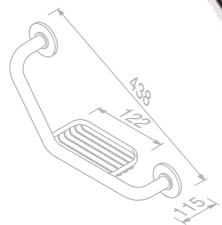

£31.32 Exc. VAT
£37.58 Inc. VAT

Grab rail 30 cm

91131-30

£43.59 Exc. VAT
£52.31 Inc. VAT

Grab rail 30 cm

917031-30

£58.58 Exc. VAT
£70.30 Inc. VAT

Towel hook multi

915281

£42.32 Exc. VAT
£50.78 Inc. VAT

Towel hook double

915280

£36.03 Exc. VAT
£43.24 Inc. VAT

Grab rail with soap holder

91128

£93.57 Exc. VAT
£112.28 Inc. VAT