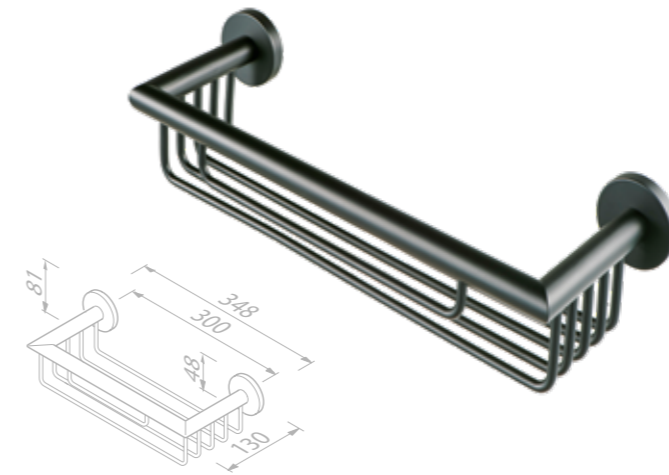

Shower basket 30 cm

916514-06-30

£89.55 Exc. VAT
£107.46 Inc. VAT