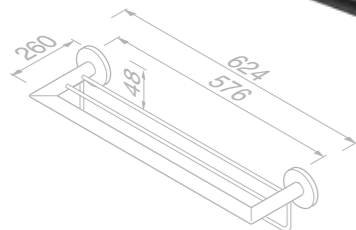

Towel rail with shelf 60 cm

916552-06

£149.40 Exc. VAT
£179.28 Inc. VAT