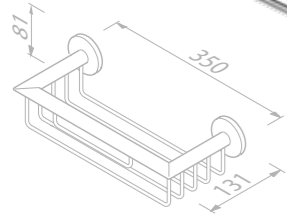

Soap holder with glass freestanding

916532-02 £46.49 Exc. VAT
£55.79 Inc. VAT

Towel hook

916545-02 £39.59 Exc. VAT
£47.51 Inc. VAT

Towel hook

916567-02 £36.95 Exc. VAT
£44.34 Inc. VAT

Shower basket 30 cm

916514-02-30 £75.22 Exc. VAT
£90.26 Inc. VAT