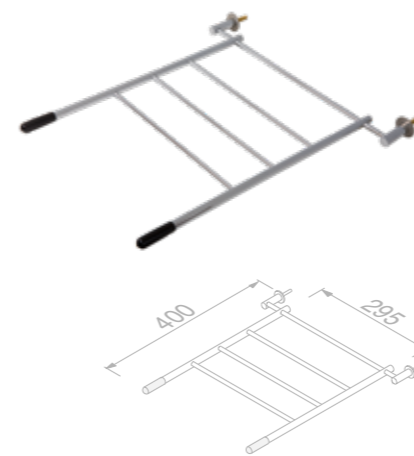

Bucket grating 40.3 cm

911200 £95.86 Exc. VAT
£115.03 Inc. VAT