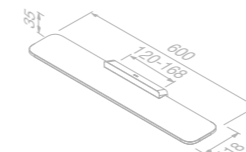

Bathroom shelf 60 cm with matt black marble effect

919901-06-M6 £131.10 Exc. VAT
£157.32 Inc. VAT