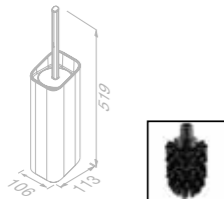

919948-06-M6 £99.43 Exc. VAT
£119.32 Inc. VAT

Bathroom shelf 60 cm with matt black marble effect

919901-06-M6 £131.10 Exc. VAT
£157.32 Inc. VAT

Shower basket 30 cm

919914-06 £114.53 Exc. VAT
£137.44 Inc. VAT