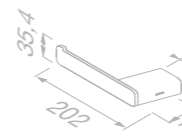

Toilet roll holder (left)

919909-02-L £64.68 Exc. VAT
£77.62 Inc. VAT