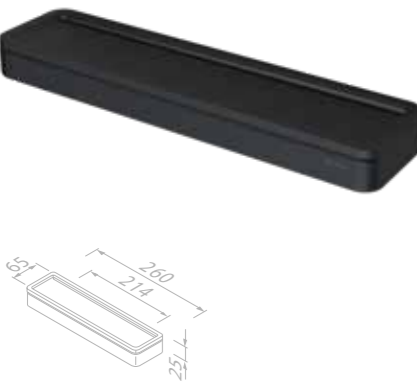

918804-06-06 £59.52 Exc. VAT
£71.42 Inc. VAT

Towel Hook

918413-06 £45.48 Exc. VAT
£54.58 Inc. VAT

Towel hook double

918415-06 £47.99 Exc. VAT
£57.59 Inc. VAT

Towel rail with shelf 42 cm

918853-06-06-420 £131.21 Exc. VAT
£157.45 Inc. VAT

Shelf 26 cm

918805-06-06 £57.07 Exc. VAT
£68.48 Inc. VAT

Corner shelf

918803-06-06 £63.11 Exc. VAT
£75.73 Inc. VAT

Shelf with towel rail and shower basket 63 cm

918854-06-06-630 £166.98 Exc. VAT
£200.38 Inc. VAT