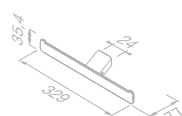

Toilet roll holder double

919918-02 £74.50 Exc. VAT
£89.40 Inc. VAT