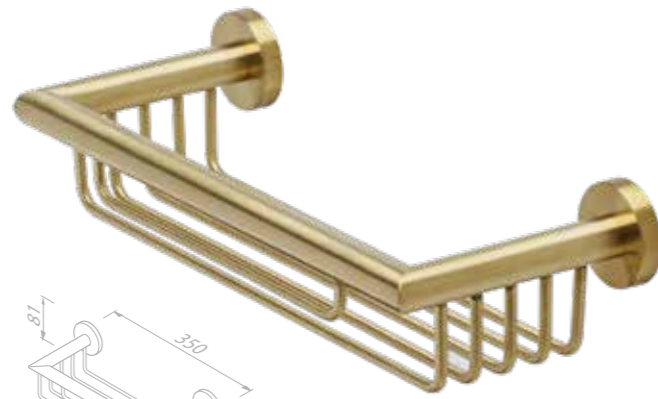

Towel rail 45 cm

916507-07-45 £80.49 Exc. VAT
£96.59 Inc. VAT

Towel rail 60 cm

916507-07-60 £85.21 Exc. VAT
£102.25 Inc. VAT

Soap holder with glass

916503-07 £55.17 Exc. VAT
£66.20 Inc. VAT

Shower basket 30 cm