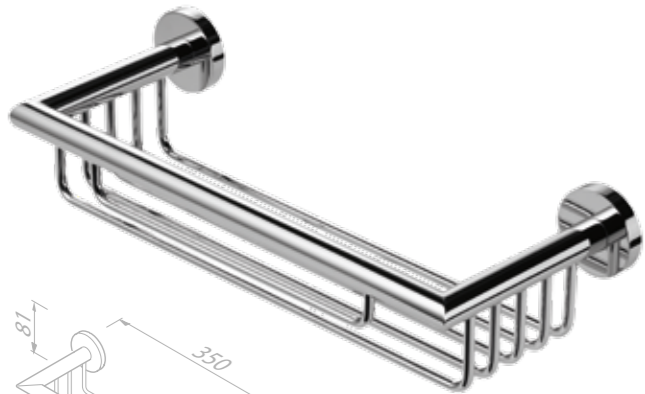

Soap holder with glass freestanding

916532-02 £46.49 Exc. VAT
£55.79 Inc. VAT

Towel hook

916545-02 £39.59 Exc. VAT
£47.51 Inc. VAT

Towel hook

916567-02 £36.95 Exc. VAT
£44.34 Inc. VAT

Shower basket 30 cm

916514-02-30 £75.22 Exc. VAT
£90.26 Inc. VAT

Bathroom shelf 35 cm

916501-02-35 £102.25 Exc. VAT
£122.70 Inc. VAT

Towel hook double

916515-02 £49.95 Exc. VAT
£59.94 Inc. VAT

Towel rail with 1 arm

916519-02 £50.63 Exc. VAT
£60.76 Inc. VAT

Bathroom shelf 57.7 cm