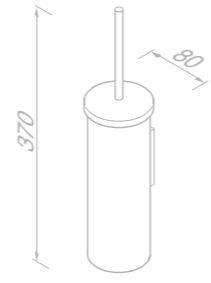

Toilet brush and holder wall-mounted

916511-07 £80.70 Exc. VAT
£96.84 Inc. VAT