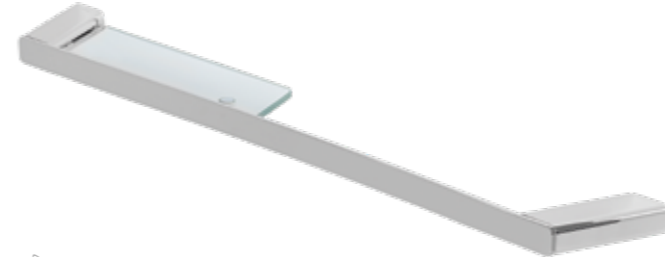

919907-02-60 £109.19 Exc. VAT
£131.03 Inc. VAT

Towel rail with shelf

919947-02-821 £137.18 Exc. VAT
£164.62 Inc. VAT

Towel hook medium (set of 2)

919915-02 £63.20 Exc. VAT
£75.84 Inc. VAT

Towel rail with 1 arm

919919-02 £70.40 Exc. VAT
£84.48 Inc. VAT

Towel rail with shelf in transparent glass

919954-02-850 £165.16 Exc. VAT
£198.19 Inc. VAT

Nemox

Stylized round shapes. Nothing superfluous, less is more. Complete range of accessories. Choice of chrome, brushed stainless steel, black, brushed metal black and brushed gold.