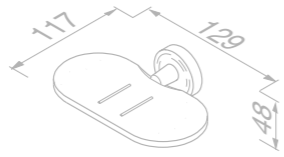

Soap holder

916558-02 £55.82 Exc. VAT
£66.98 Inc. VAT