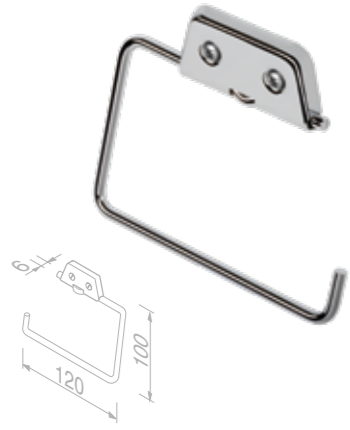

Hotel chrome (unless otherwise indicated)

Toilet roll holder without cover

912146 £31.74 Exc. VAT
£38.09 Inc. VAT