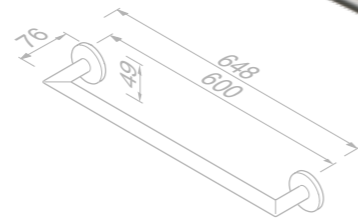

£66.20 Exc. VAT
£79.44 Inc. VAT

Grab rail 30 cm

916506-06

£72.42 Exc. VAT
£86.90 Inc. VAT

Towel rail 45 cm

916507-06-45

£74.87 Exc. VAT
£89.84 Inc. VAT

Towel rail 60 cm

916507-06-60

£78.29 Exc. VAT
£93.95 Inc. VAT

Towel rail with shelf 60 cm

916552-06

£149.40 Exc. VAT
£179.28 Inc. VAT

Nemox

Brushed stainless steel

The great advantage of stainless steel is its durability. Durable, robust quality, that's Nemox Brushed stainless steel bathroom fittings. In this respect, too, the material closely relates to the timeless design.