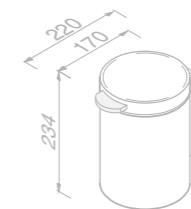

Waste bin 9 liter freestanding Black

91640-06

POA