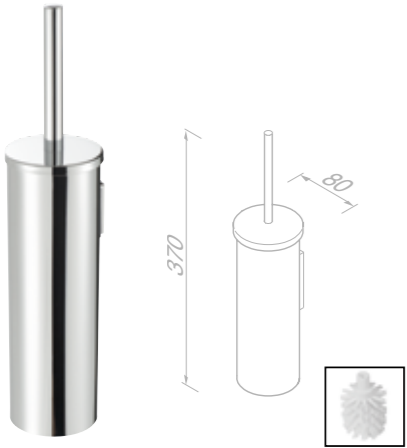

Toilet brush and holder wall-mounted

916511-02 £66.32 Exc. VAT
£79.58 Inc. VAT