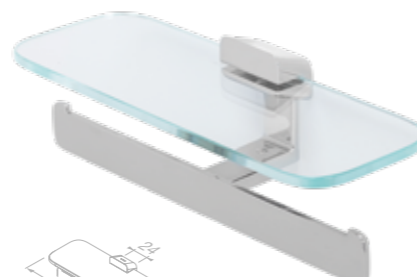

919948-02 £89.20 Exc. VAT
£107.04 Inc. VAT