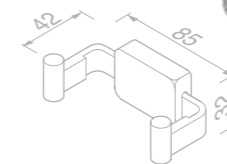

Towel hook small

912801

£27.29 Exc. VAT
£32.75 Inc. VAT

Towel hook double

915315-02

£35.82 Exc. VAT
£42.98 Inc. VAT

Towel hook double

917015