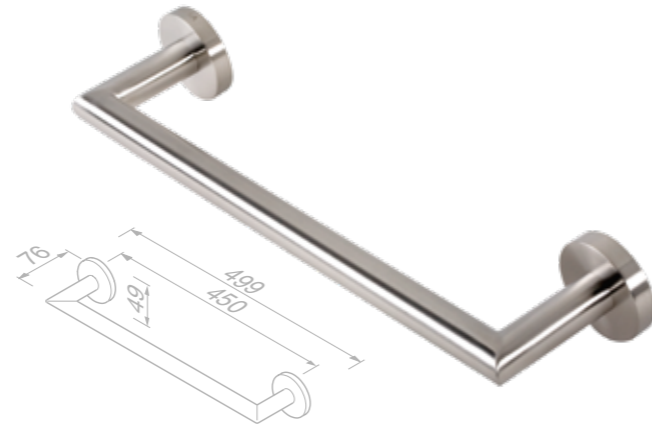

916512-05 £45.76 Exc. VAT
£54.91 Inc. VAT

Towel hook

916545-05 £36.91 Exc. VAT
£44.29 Inc. VAT

Towel hook double

916515-05 £43.07 Exc. VAT
£51.68 Inc. VAT

Nemox Brushed stainless steel

Towel rail with 1 arm

916519-05

£51.05 Exc. VAT
£61.26 Inc. VAT

Towel ring

916504-05

£54.99 Exc. VAT
£65.99 Inc. VAT

Grab rail 30 cm

916506-05

£63.74 Exc. VAT
£76.49 Inc. VAT

Towel rail 45 cm

916507-05-45

£65.70 Exc. VAT
£78.84 Inc. VAT

Towel rail 60 cm

916507-05-60

£68.21 Exc. VAT
£81.85 Inc. VAT

Nemox Chrome

Our classic one. The Nemox collection was first presented in Chrome. It includes many accessories to perfectly finish and match everything in wash rooms.