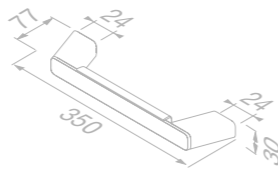

Grab rail 30 cm

919906-07

£121.36 Exc. VAT
£145.63 Inc. VAT