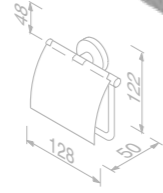

Toilet roll holder with cover

916508-09 £85.10 Exc. VAT
£102.12 Inc. VAT