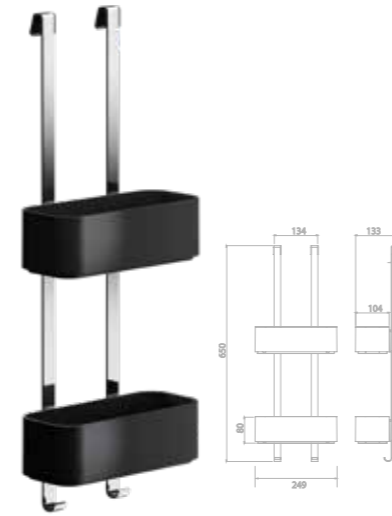

Hanging shower caddy 25 cm

918902-02-06 £105.96 Exc. VAT
£127.15 Inc. VAT