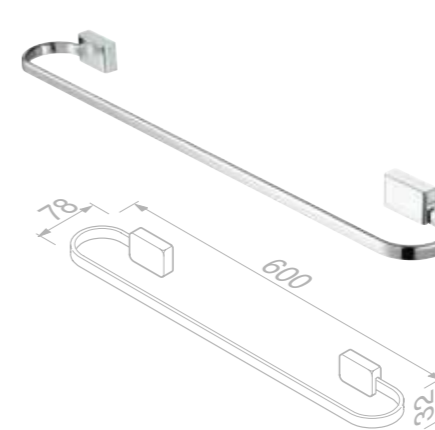

£36.68 Exc. VAT
£44.02 Inc. VAT

Towel ring

915304-02

£48.90 Exc. VAT
£58.68 Inc. VAT

Hotel chrome (unless otherwise indicated)

Towel rail with 2 arms

915305-02

£77.78 Exc. VAT
£93.34 Inc. VAT

Towel rail 45 cm

91131-45

£46.58 Exc. VAT
£55.90 Inc. VAT

Towel rail 60 cm

917031-60

£63.00 Exc. VAT
£75.60 Inc. VAT

Towel rail 60 cm

917007

£66.37 Exc. VAT
£79.64 Inc. VAT

Towel rail double 60 cm

915356-02-60

£71.30 Exc. VAT
£85.56 Inc. VAT

Towel rail 45 cm

917031-45

£60.32 Exc. VAT
£72.38 Inc. VAT

Towel rail 60 cm