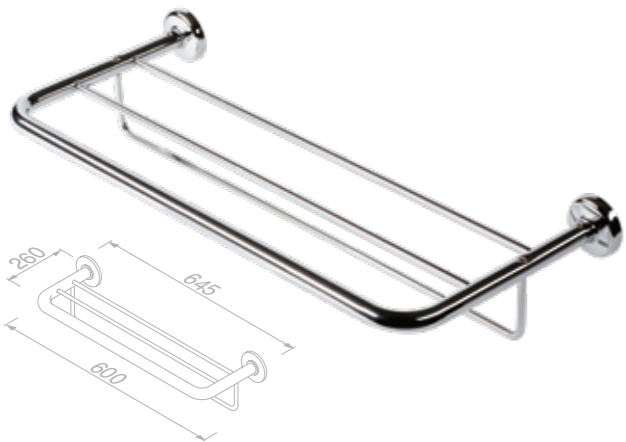

Towel rail 60 cm

915352

£96.18 Exc. VAT
£115.42 Inc. VAT