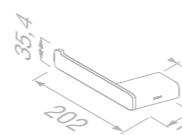

Toilet roll holder (left)

919909-07-L

£82.14 Exc. VAT
£98.57 Inc. VAT