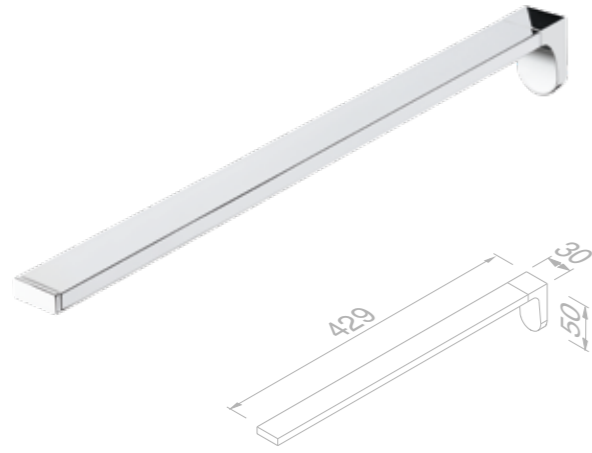

Towel hook small

914560-02 £38.33 Exc. VAT
£46.00 Inc. VAT

Towel hook large

914513-02 £41.38 Exc. VAT
£49.66 Inc. VAT

Towel rail with 1 arm

914505-02

£78.17 Exc. VAT
£93.80 Inc. VAT

Towel ring