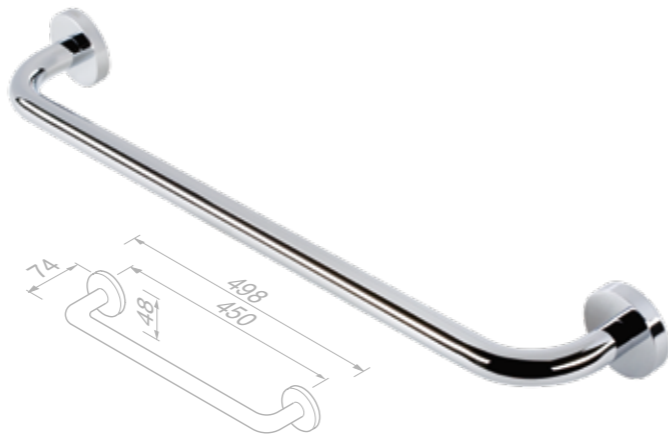

Nemox Chrome

Grab rail 30 cm

916506-02

£64.76 Exc. VAT
£77.71 Inc. VAT

Grab rail 30 cm

916574-02

£53.22 Exc. VAT
£63.86 Inc. VAT

Towel rail double 60 cm

916556-02

£110.86 Exc. VAT
£133.03 Inc. VAT

Towel rail with shelf 60 cm

916552-02

£124.15 Exc. VAT
£148.98 Inc. VAT

Towel rail 45 cm

916576-02-45

£56.79 Exc. VAT
£68.15 Inc. VAT

Towel rail 45 cm

916507-02-45

£70.04 Exc. VAT
£84.05 Inc. VAT

Towel rail 60 cm

916577-02-60

£59.25 Exc. VAT
£71.10 Inc. VAT

Towel rail 60 cm

916507-02-60

£73.30 Exc. VAT
£87.96 Inc. VAT

Wynk

As if nature itself had a hand in it, that's the look of these organically-shaped accessories from the wide Wynk collection. Each product shows a fine alternation of clean lines and subtle curves. Precisely thanks to its natural shapes, the Wynk collection is easily combined with a variety of styles.