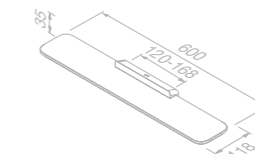

Bathroom shelf 60 cm with transparent glass

919901-02 £112.87 Exc. VAT
£135.44 Inc. VAT