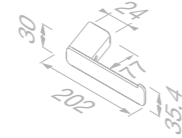

Toilet roll holder with diamond pattern (right)

919909-02-R-91 £98.51 Exc. VAT
£118.21 Inc. VAT