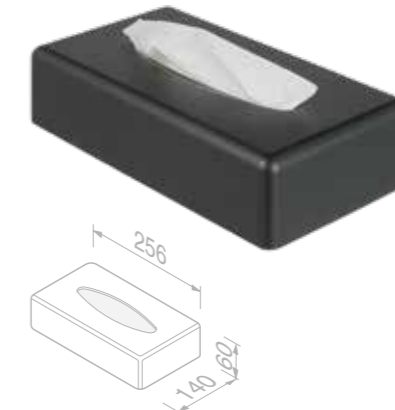

Tissue dispenser freestanding / wall-mounted Black

911210-06 £54.48 Exc. VAT
£65.38 Inc. VAT