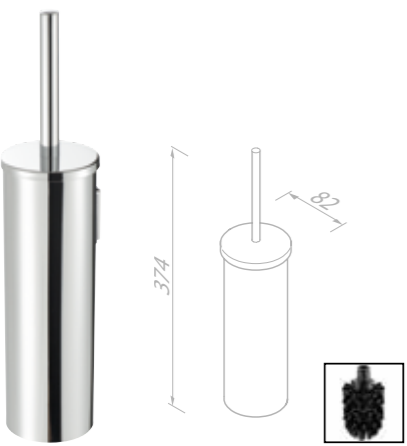

Toilet brush with holder freestanding

916510-06 £69.24 Exc. VAT
£83.09 Inc. VAT