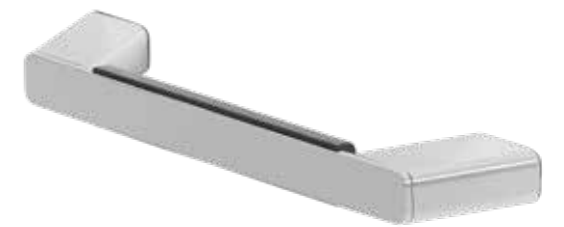

919906-02 £101.78 Exc. VAT
£122.14 Inc. VAT

Towel hook medium with triangle pattern

919967-02-92 £63.81 Exc. VAT
£76.57 Inc. VAT

Towel hook medium with diagonal stripes pattern

919967-02-94 £59.41 Exc. VAT
£71.29 Inc. VAT

Towel hook medium with horizontal stripes pattern

919967-02-93 £59.41 Exc. VAT
£71.29 Inc. VAT