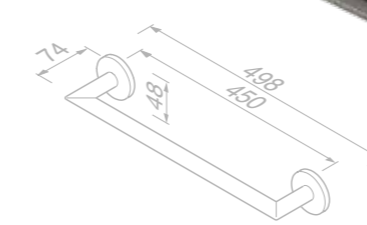

Towel rail 45 cm

916507-09-45 £81.69 Exc. VAT
£98.03 Inc. VAT