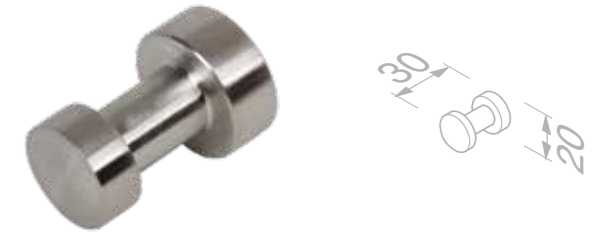

Towel hook

916513-05 £31.14 Exc. VAT
£37.37 Inc. VAT