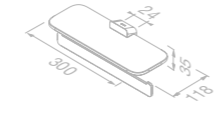

919903-06-M6 £60.94 Exc. VAT
£73.13 Inc. VAT

Toilet roll holder double

919918-06 £76.49 Exc. VAT
£91.79 Inc. VAT

Toilet roll holder with shelf

919924-06 £81.58 Exc. VAT
£97.90 Inc. VAT

Toilet roll holder double with shelf in black matt marble effect