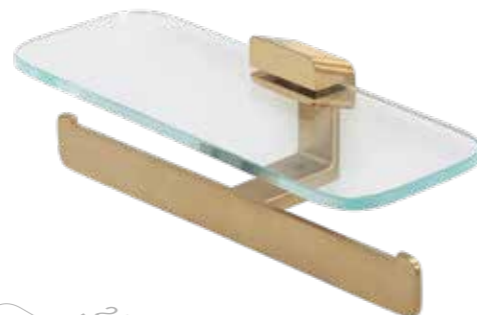

Shower basket 30 cm

919914-07

£131.89 Exc. VAT
£158.27 Inc. VAT

Toilet roll holder with shelf

919924-07

£112.48 Exc. VAT
£134.98 Inc. VAT

Toilet roll holder double with shelf in transparent glass

919948-07