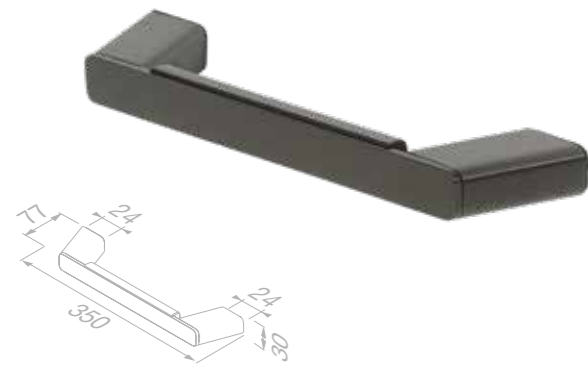

Towel hook medium with diamond pattern

919967-09-91 £70.82 Exc. VAT
£84.98 Inc. VAT

Towel hook medium with diagonal stripes pattern

919967-09-94

£66.60 Exc. VAT
£79.92 Inc. VAT

Towel ring

919904-09

£63.46 Exc. VAT
£76.15 Inc. VAT

Grab rail 30 cm

919906-09

£128.38 Exc. VAT
£154.06 Inc. VAT

Towel rail 60 cm

919907-09-60

£145.82 Exc. VAT
£174.98 Inc. VAT

Shift Brushed gold

Go large and make a statement in the bathroom by opting for Shift in gold. The Brushed gold finish in combination with the 3-dimensional geometric patterns make the Shift accessories gems in any bathroom.