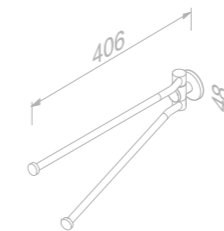

Towel rail with 2 arms

916505-02 £74.79 Exc. VAT
£89.75 Inc. VAT