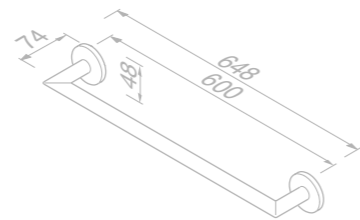

Towel rail 45 cm

916507-02-45

£70.04 Exc. VAT
£84.05 Inc. VAT

Towel rail 60 cm

916577-02-60

£59.25 Exc. VAT
£71.10 Inc. VAT

Towel rail 60 cm

916507-02-60