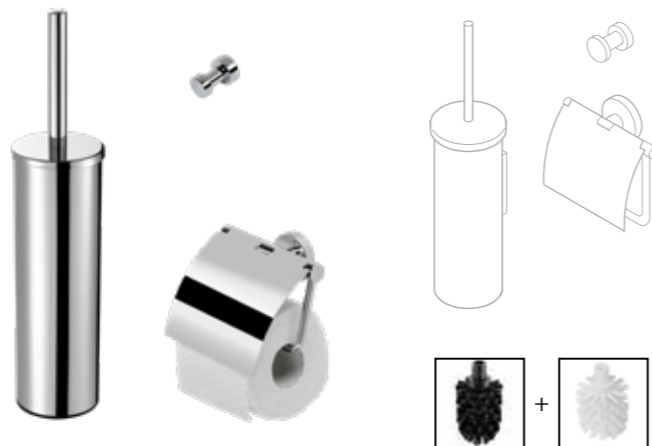

Soap dispenser 250 ml

916517-02-250 £85.63 Exc. VAT
£102.76 Inc. VAT

Soap dispenser 250 ml freestanding

916516-02-250 £78.38 Exc. VAT
£94.06 Inc. VAT

Toilet brush with holder freestanding

916510-06 £69.24 Exc. VAT
£83.09 Inc. VAT