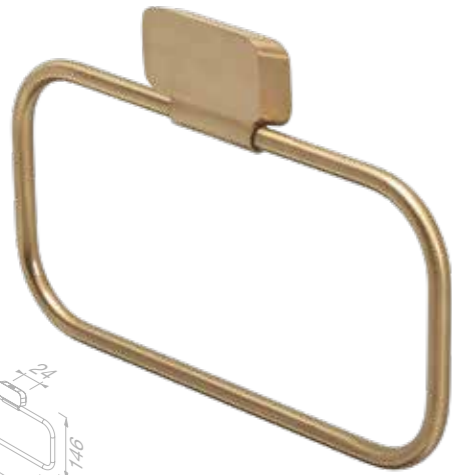

Towel hook medium with diamond pattern

919967-07-91

£70.44 Exc. VAT
£84.53 Inc. VAT

Towel hook medium with diagonal stripes pattern

919967-07-92

£71.14 Exc. VAT
£85.37 Inc. VAT

Towel ring

919904-07

£63.95 Exc. VAT
£76.74 Inc. VAT

Grab rail 30 cm

919906-07

£121.36 Exc. VAT
£145.63 Inc. VAT

Towel rail 60 cm

919907-07-60

£132.48 Exc. VAT
£158.98 Inc. VAT

Shift Black