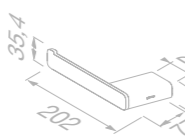

Toilet roll holder (left)

919909-05-L £73.79 Exc. VAT
£88.55 Inc. VAT