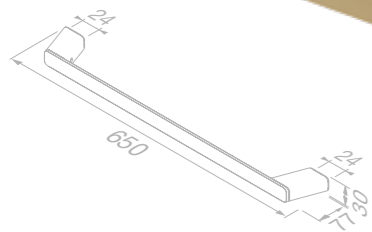

Towel rail 60 cm

919907-07-60

£132.48 Exc. VAT
£158.98 Inc. VAT