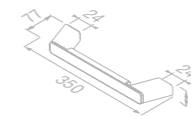

Grab rail 30 cm

919906-02 £101.78 Exc. VAT
£122.14 Inc. VAT