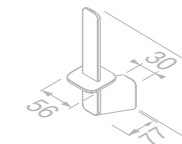

Spare toilet roll holder

919912-07

£83.49 Exc. VAT
£100.19 Inc. VAT