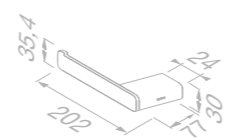

Shift Black

Toilet roll holder (right)

919909-06-R £65.97 Exc. VAT
£79.16 Inc. VAT

Toilet roll holder without cover with horizontal stripe pattern (right-handed)

919909-06-R-93 £93.97 Exc. VAT
£112.76 Inc. VAT