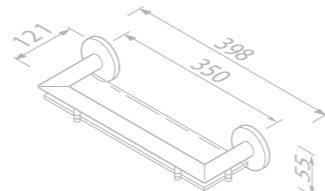

Soap holder with glass freestanding

916532-02 £46.49 Exc. VAT
£55.79 Inc. VAT

Towel hook

916545-02 £39.59 Exc. VAT
£47.51 Inc. VAT

Towel hook

916567-02 £36.95 Exc. VAT
£44.34 Inc. VAT

Shower basket 30 cm

916514-02-30 £75.22 Exc. VAT
£90.26 Inc. VAT