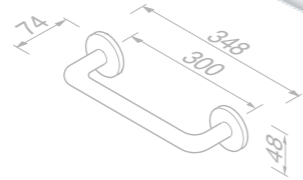

Grab rail 30 cm

916574-02

£53.22 Exc. VAT
£63.86 Inc. VAT