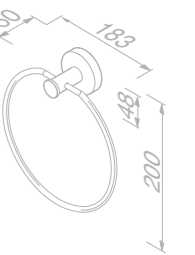

916546-02 £61.42 Exc. VAT
£73.70 Inc. VAT

Towel hook

916513-02 £31.24 Exc. VAT
£37.49 Inc. VAT

Towel rail with 2 arms

916505-02 £74.79 Exc. VAT
£89.75 Inc. VAT

Towel ring

916504-02 £61.30 Exc. VAT
£73.56 Inc. VAT