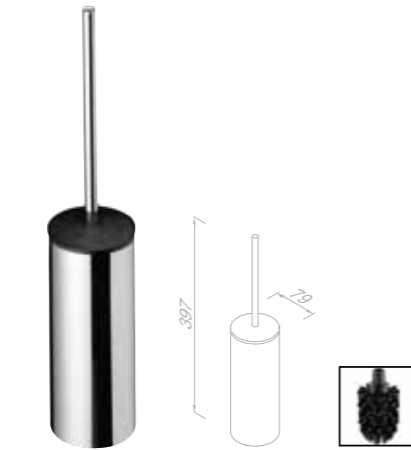

Soap dispenser 200 ml

914516-02 £58.87 Exc. VAT
£70.64 Inc. VAT

Glass holder with glass

914502-02 £48.26 Exc. VAT
£57.91 Inc. VAT

Toilet roll holder with cover double

914519-02 £79.92 Exc. VAT
£95.90 Inc. VAT