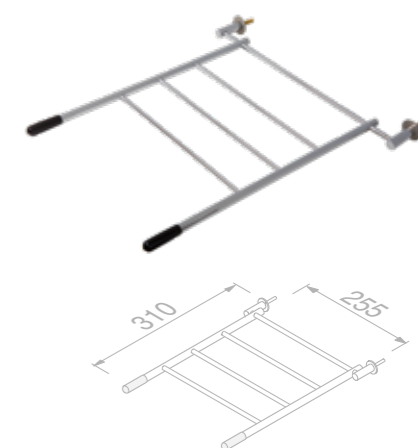

Bucket grating 31.1 cm

911100 £83.28 Exc. VAT
£99.94 Inc. VAT

Waste bin wall-mounted 3 liter

91644 £48.30 Exc. VAT
£57.96 Inc. VAT

**Washing line retractable Polished
stainless steel**

91134 £42.70 Exc. VAT
£51.24 Inc. VAT