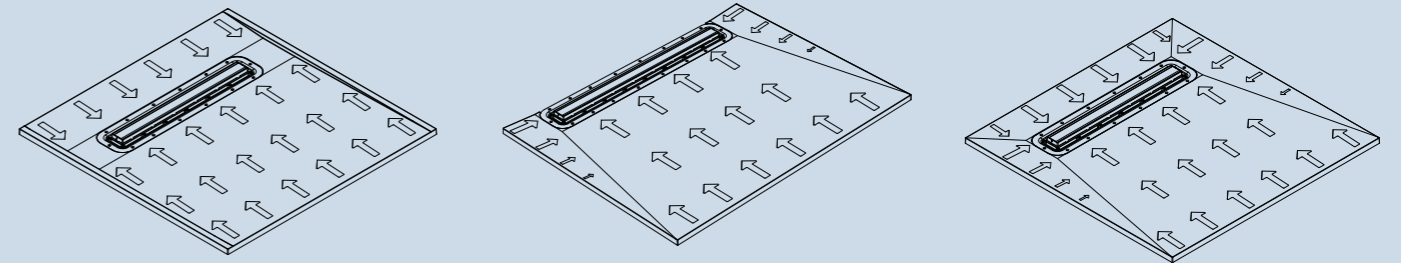

Aqua-Dec Linear 2

The construction of the Aqua-Dec Linear 2 wetroom floor former means there is no need to mitre the tiles in the corners.. The Aqua-Dec Linear 2 is 22mm thick and can be installed on timber or concrete floors, providing flow rates of 35-39l/min (depending on drain top).

Aqua-Dec Linear 3

Unlike the Aqua-Dec Linear 2 and 4, the Aqua-Dec Linear 3 can be cut to length within 75mm each side of the drain edge to assist with alcove spaces. Ideal for a minimal 'barely there' look with a compatible walk-through screen. The Aqua-Dec Linear 3 is 22mm thick and can be installed on timber or concrete floors, providing flow rates of 35-39l/min (depending on drain top).

Aqua-Dec Linear 4

The style of the floor former, with 4 gradients leading down to the drain, draws your eye to the Linear Drain Top and provides a real statement. The broad range of sizes, 2 drainage widths of 600mm and 800mm and balanced design makes this the most versatile linear floor former. The Aqua-Dec Linear 4 is 22mm thick and can be installed on timber or concrete floors, providing flow rates of 35-39l/min (depending on drain top).

The Aqua-Dec Linear 2, 3 and 4 are made in the UK

Lifetime Watertight Guarantee

Install our WaterGuard™ system with any Aqua-Dec floor former and receive our Lifetime Watertight Guarantee.