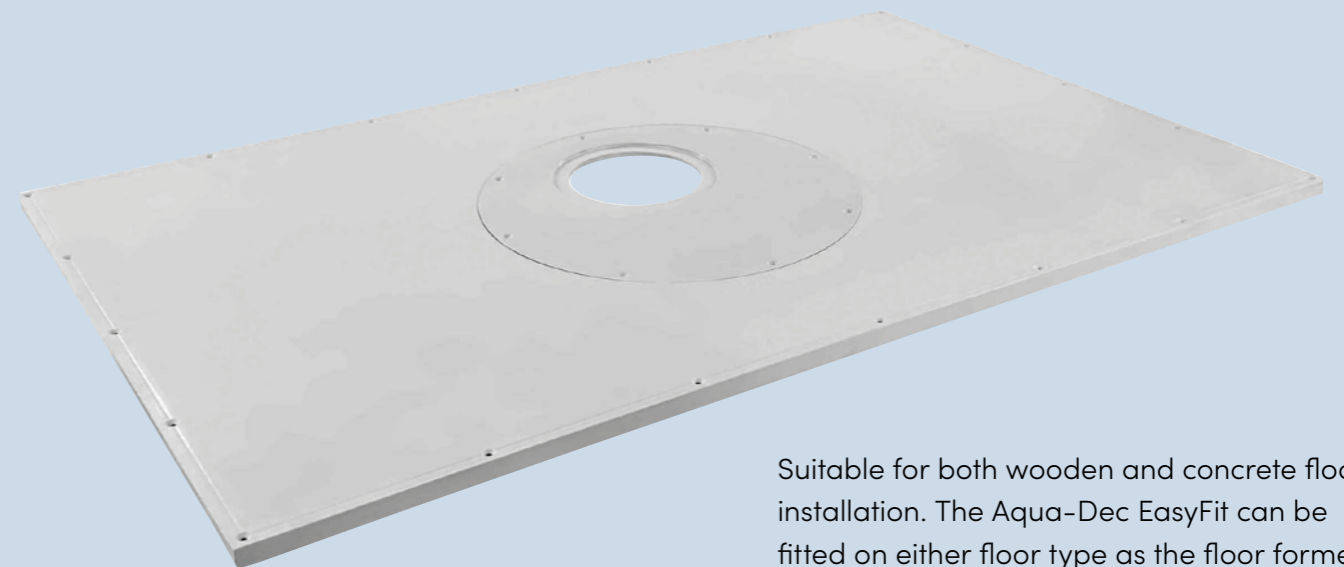

Lifetime Watertight Guarantee
Install our WaterGuard™ system with any Aqua-Dec floor former and receive our Lifetime Watertight Guarantee.

The Aqua-Dec EasyFit floor former can be trimmed anywhere up to the solid surround with a standard handsaw and features an underside cellular structure. The underside spoke pattern also provides increased rigidity to the structure of the floor former.

Aqua-Dec EasyFit is available in a range of sizes from a compact 800mm square to the most spacious 1850 x 900mm option.

Underside cellular structure of the Aqua-Dec EasyFit

Suitable for both wooden and concrete floor installation. The Aqua-Dec EasyFit can be fitted on either floor type as the floor former is the same depth as most floorboards and the spoke structure provides the perfect surface to bond with wet concrete.