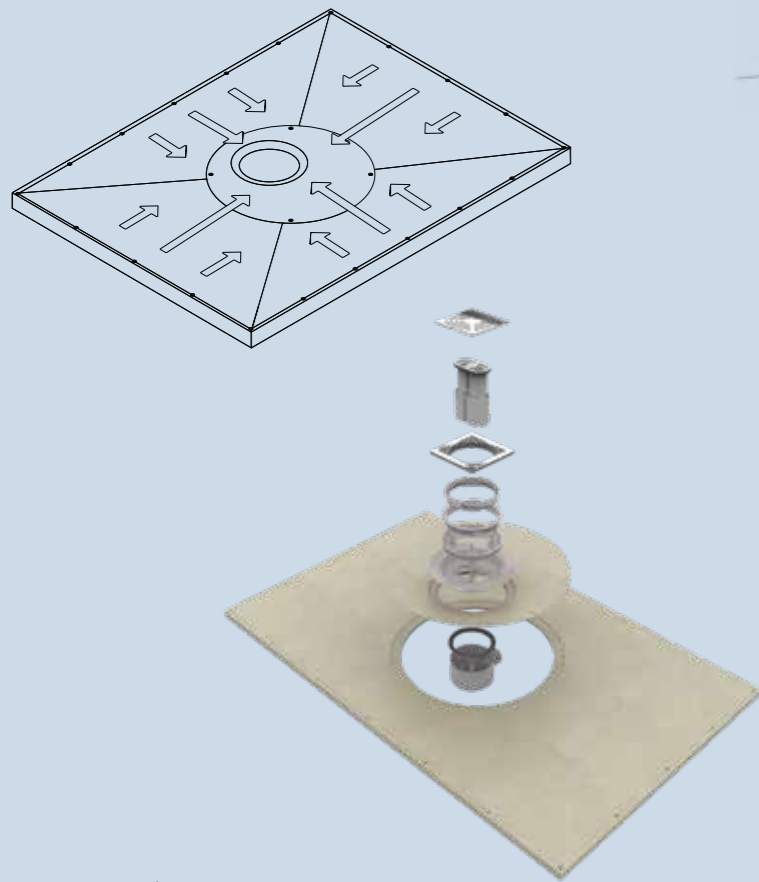

The Aqua-Dec EasyFit is made in the UK

Build-It Awards 2019
Best Drainage or Plumbing Product