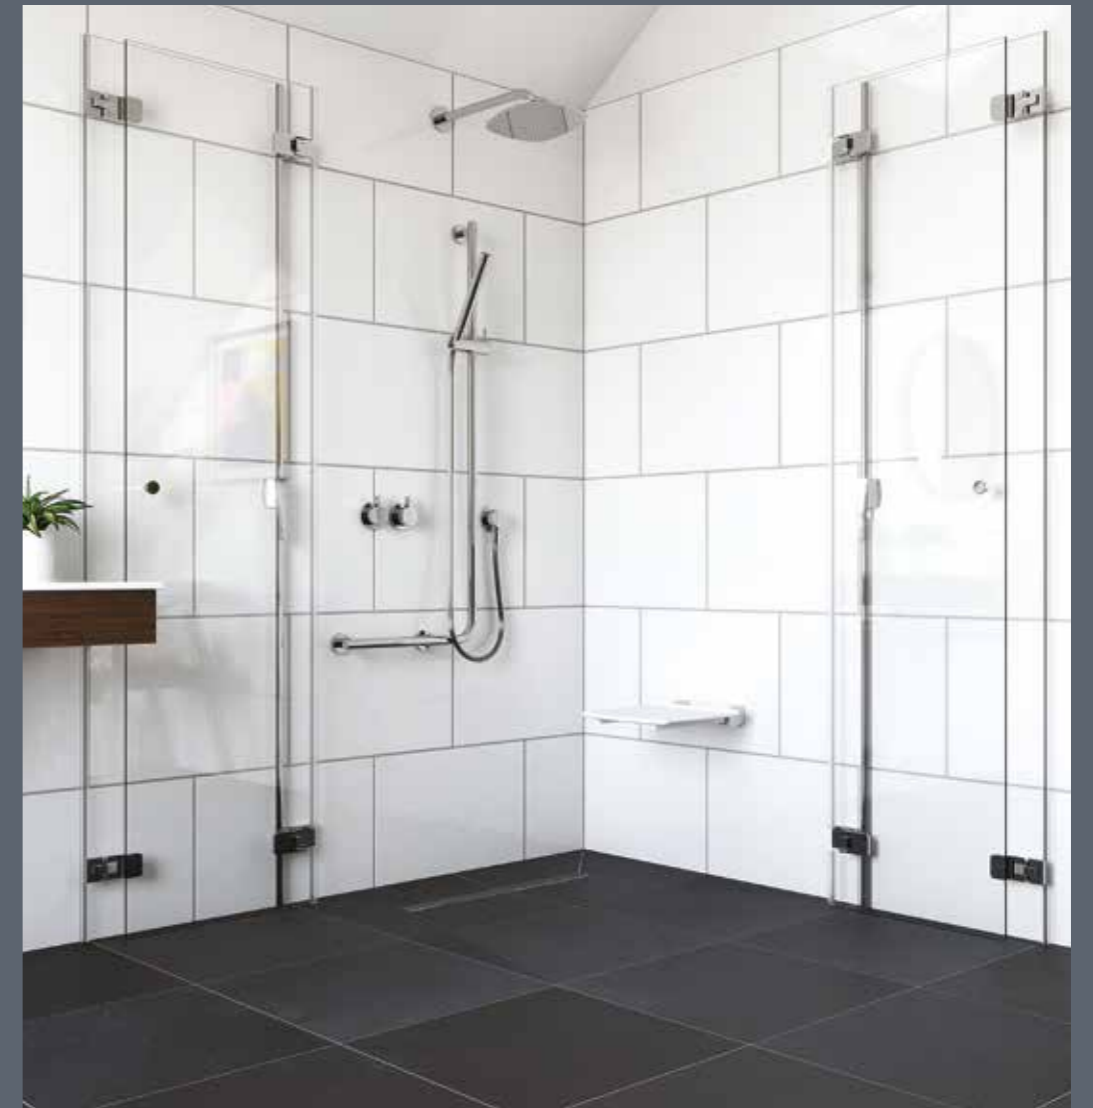

Modern and uncluttered, opt for an accessible showering space with natural detailing to create a light and airy showering environment.

Alternative drain tops are available, please see pages 68-69 to see the full range.

MIRAGE DRAIN TOP

Offering improved accessibility, a level-access wetroom removes trip hazards and can easily incorporate stylish fixtures such as grab rails and wall-mounted shower seating.

UTILITARIAN MAGIC