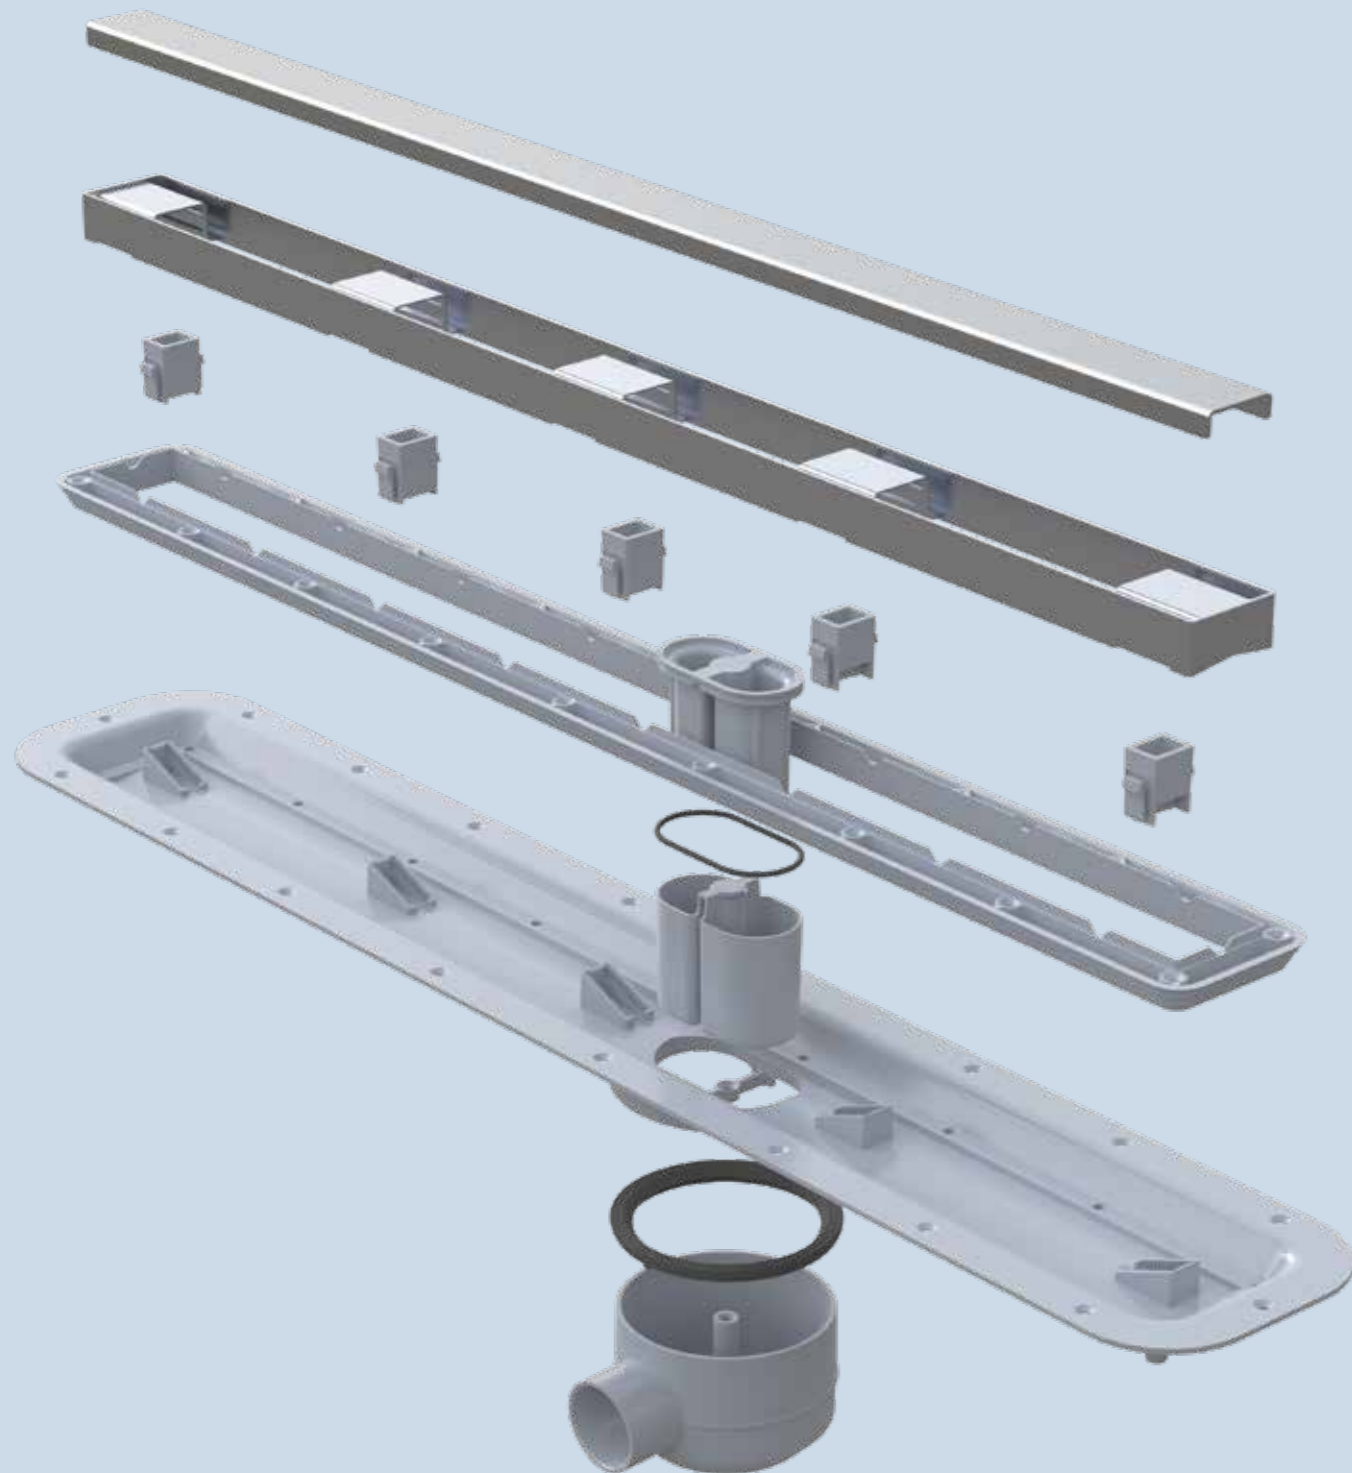

DRAINAGE INNOVATION UNIVERSAL AND ACCESSIBLE COMPONENTS