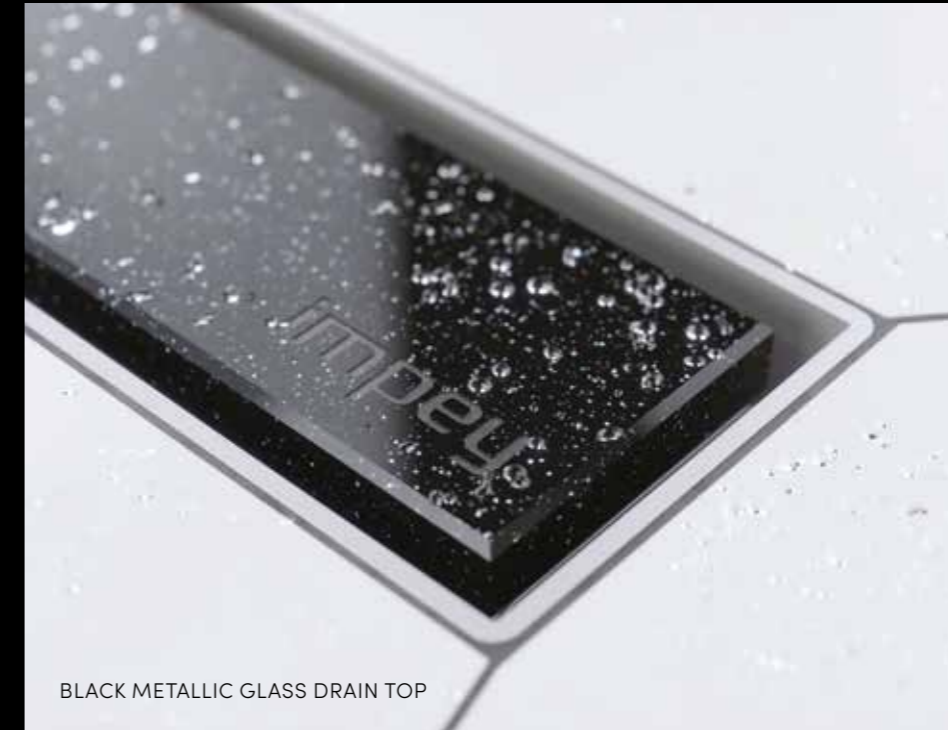

BLACK METALLIC GLASS DRAIN TOP

Clean, contemporary lines are enhanced by the Aqua-Dec Linear floor former. Coordinating drainage options are available in glass, steel or tiled to match your design scheme.