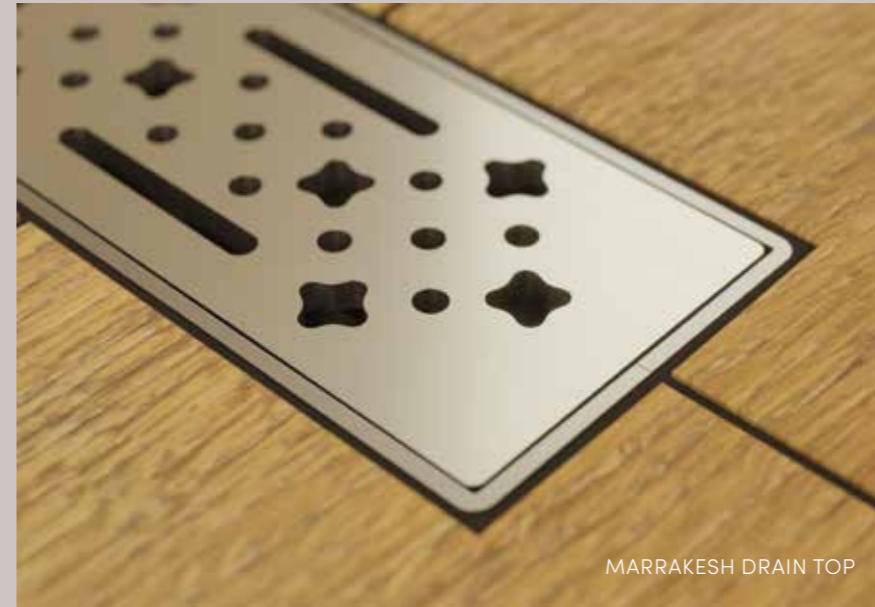

MIRAGE DRAIN TOP

Offering improved accessibility, a level-access wetroom removes trip hazards and can easily incorporate stylish fixtures such as grab rails and wall-mounted shower seating.

UTILITARIAN MAGIC

AQUA-DEC LINEAR 2 1200 x 900mm | MARRAKESH DRAIN TOP
GEESA ACCESSORIES

AQUA-DEC LINEAR 2 1200 x 900mm | MARRAKESH DRAIN TOP

MARRAKESH DRAIN TOP

Enhance any wetroom interior by placing a contemporary drain design. Introducing a pattern into a room can add character and heighten an experience of a space.