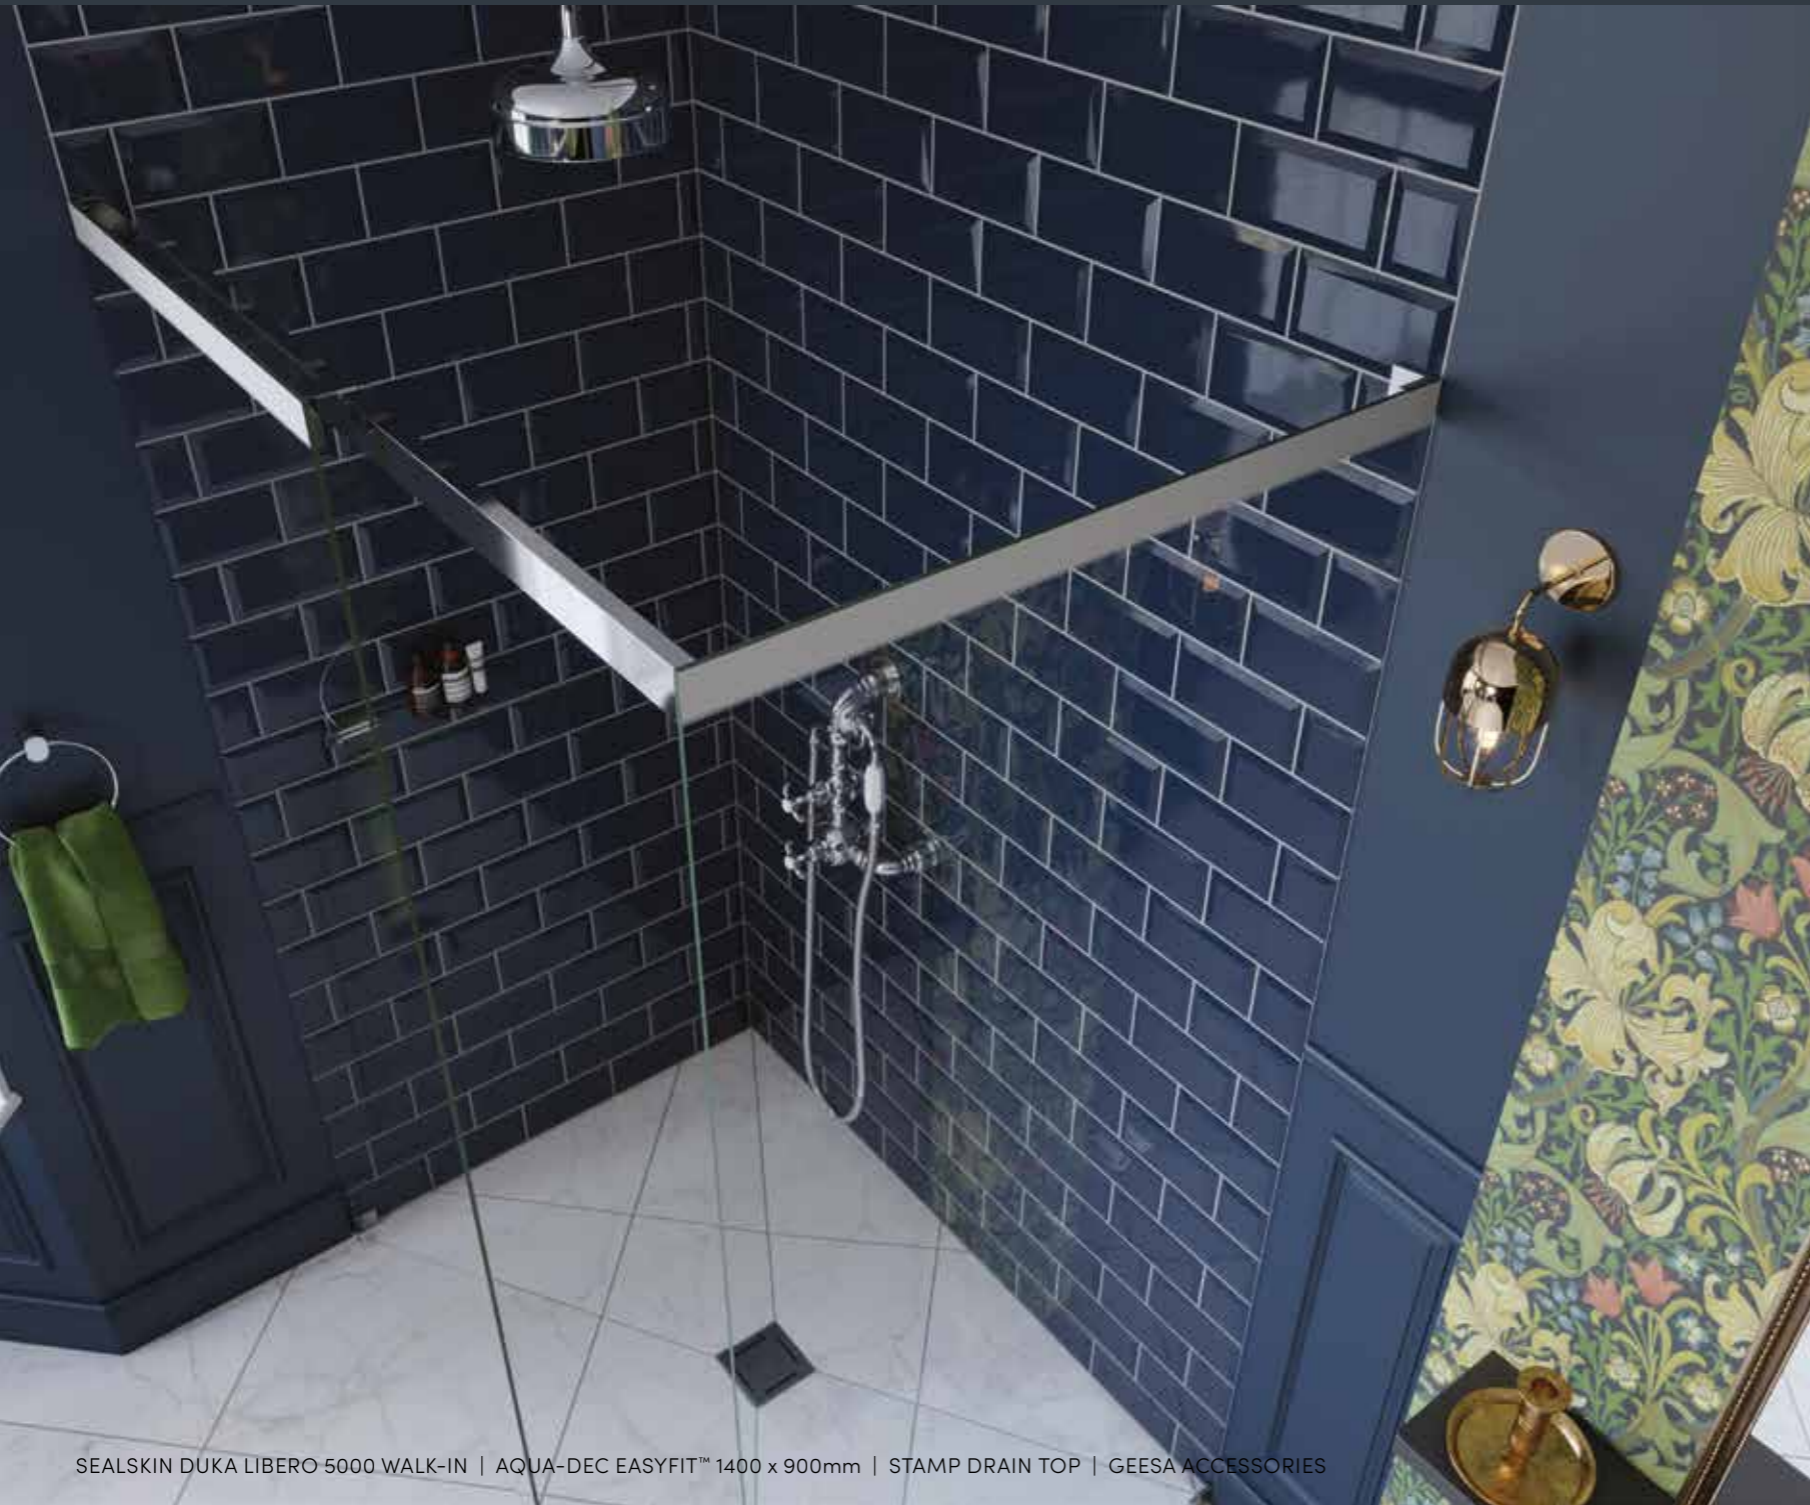

MIRAGE DRAIN TOP

Offering improved accessibility, a level-access wetroom removes trip hazards and can easily incorporate stylish fixtures such as grab rails and wall-mounted shower seating.

UTILITARIAN MAGIC

AQUA-DEC LINEAR 2 1200 x 900mm | MARRAKESH DRAIN TOP
GEESA ACCESSORIES

AQUA-DEC LINEAR 2 1200 x 900mm | MARRAKESH DRAIN TOP

MARRAKESH DRAIN TOP

Enhance any wetroom interior by placing a contemporary drain design. Introducing a pattern into a room can add character and heighten an experience of a space.

HYGGE HAVEN

A wetroom can be integrated into any space or style of home. Blend traditional features with precision engineered wetroom technology for an elegant take on modern showering.

Alternative drain tops are available, please see pages 68-69 to see the full range.

SEALSKIN DUKA LIBERO 5000 WALK-IN | AQUA-DEC EASYFIT™ 1400 x 900mm | STAMP DRAIN TOP | GEESA ACCESSORIES

SEALSKIN DUKA LIBERO 5000 WALK-IN | AQUA-DEC EASYFIT™ 1400 x 900mm | STAMP DRAIN TOP | GEESA ACCESSORIES