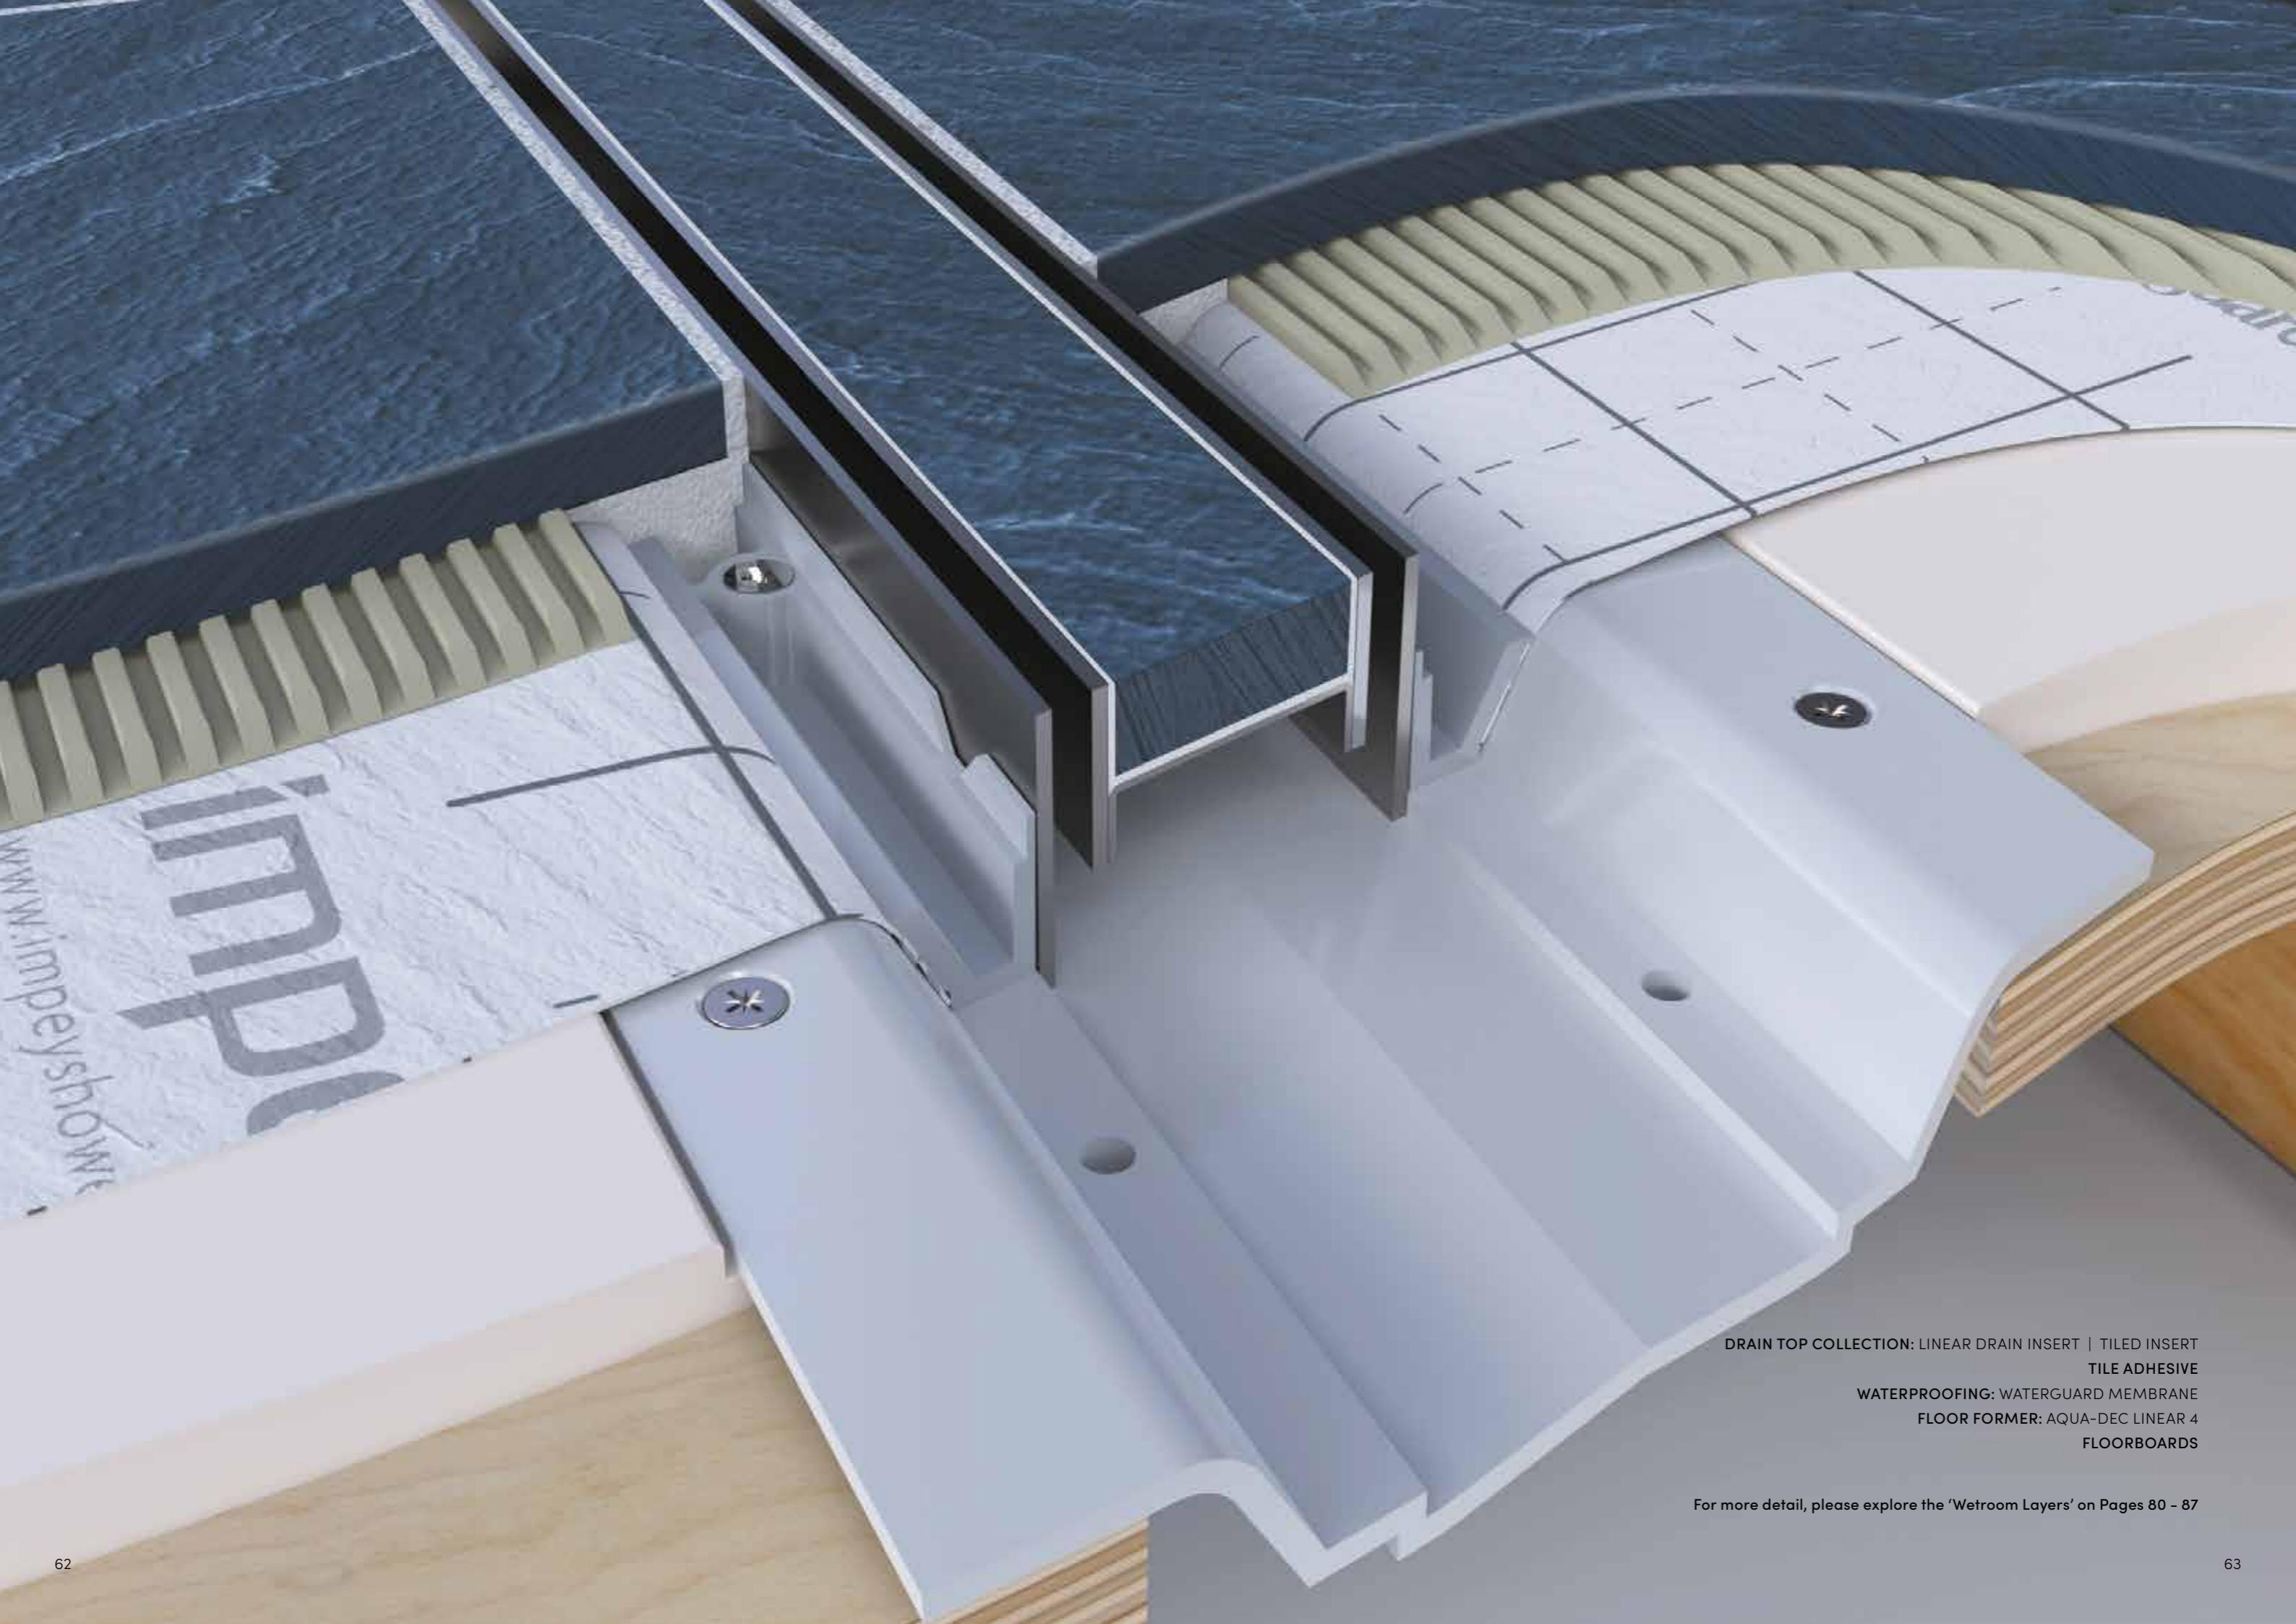

DRAIN TOP COLLECTION: LINEAR DRAIN INSERT | TILED INSERT
TILE ADHESIVE
WATERPROOFING: WATERGUARD MEMBRANE
FLOOR FORMER: AQUA-DEC LINEAR 4
FLOORBOARDS

For more detail, please explore the 'Wetroom Layers' on Pages 80 - 87