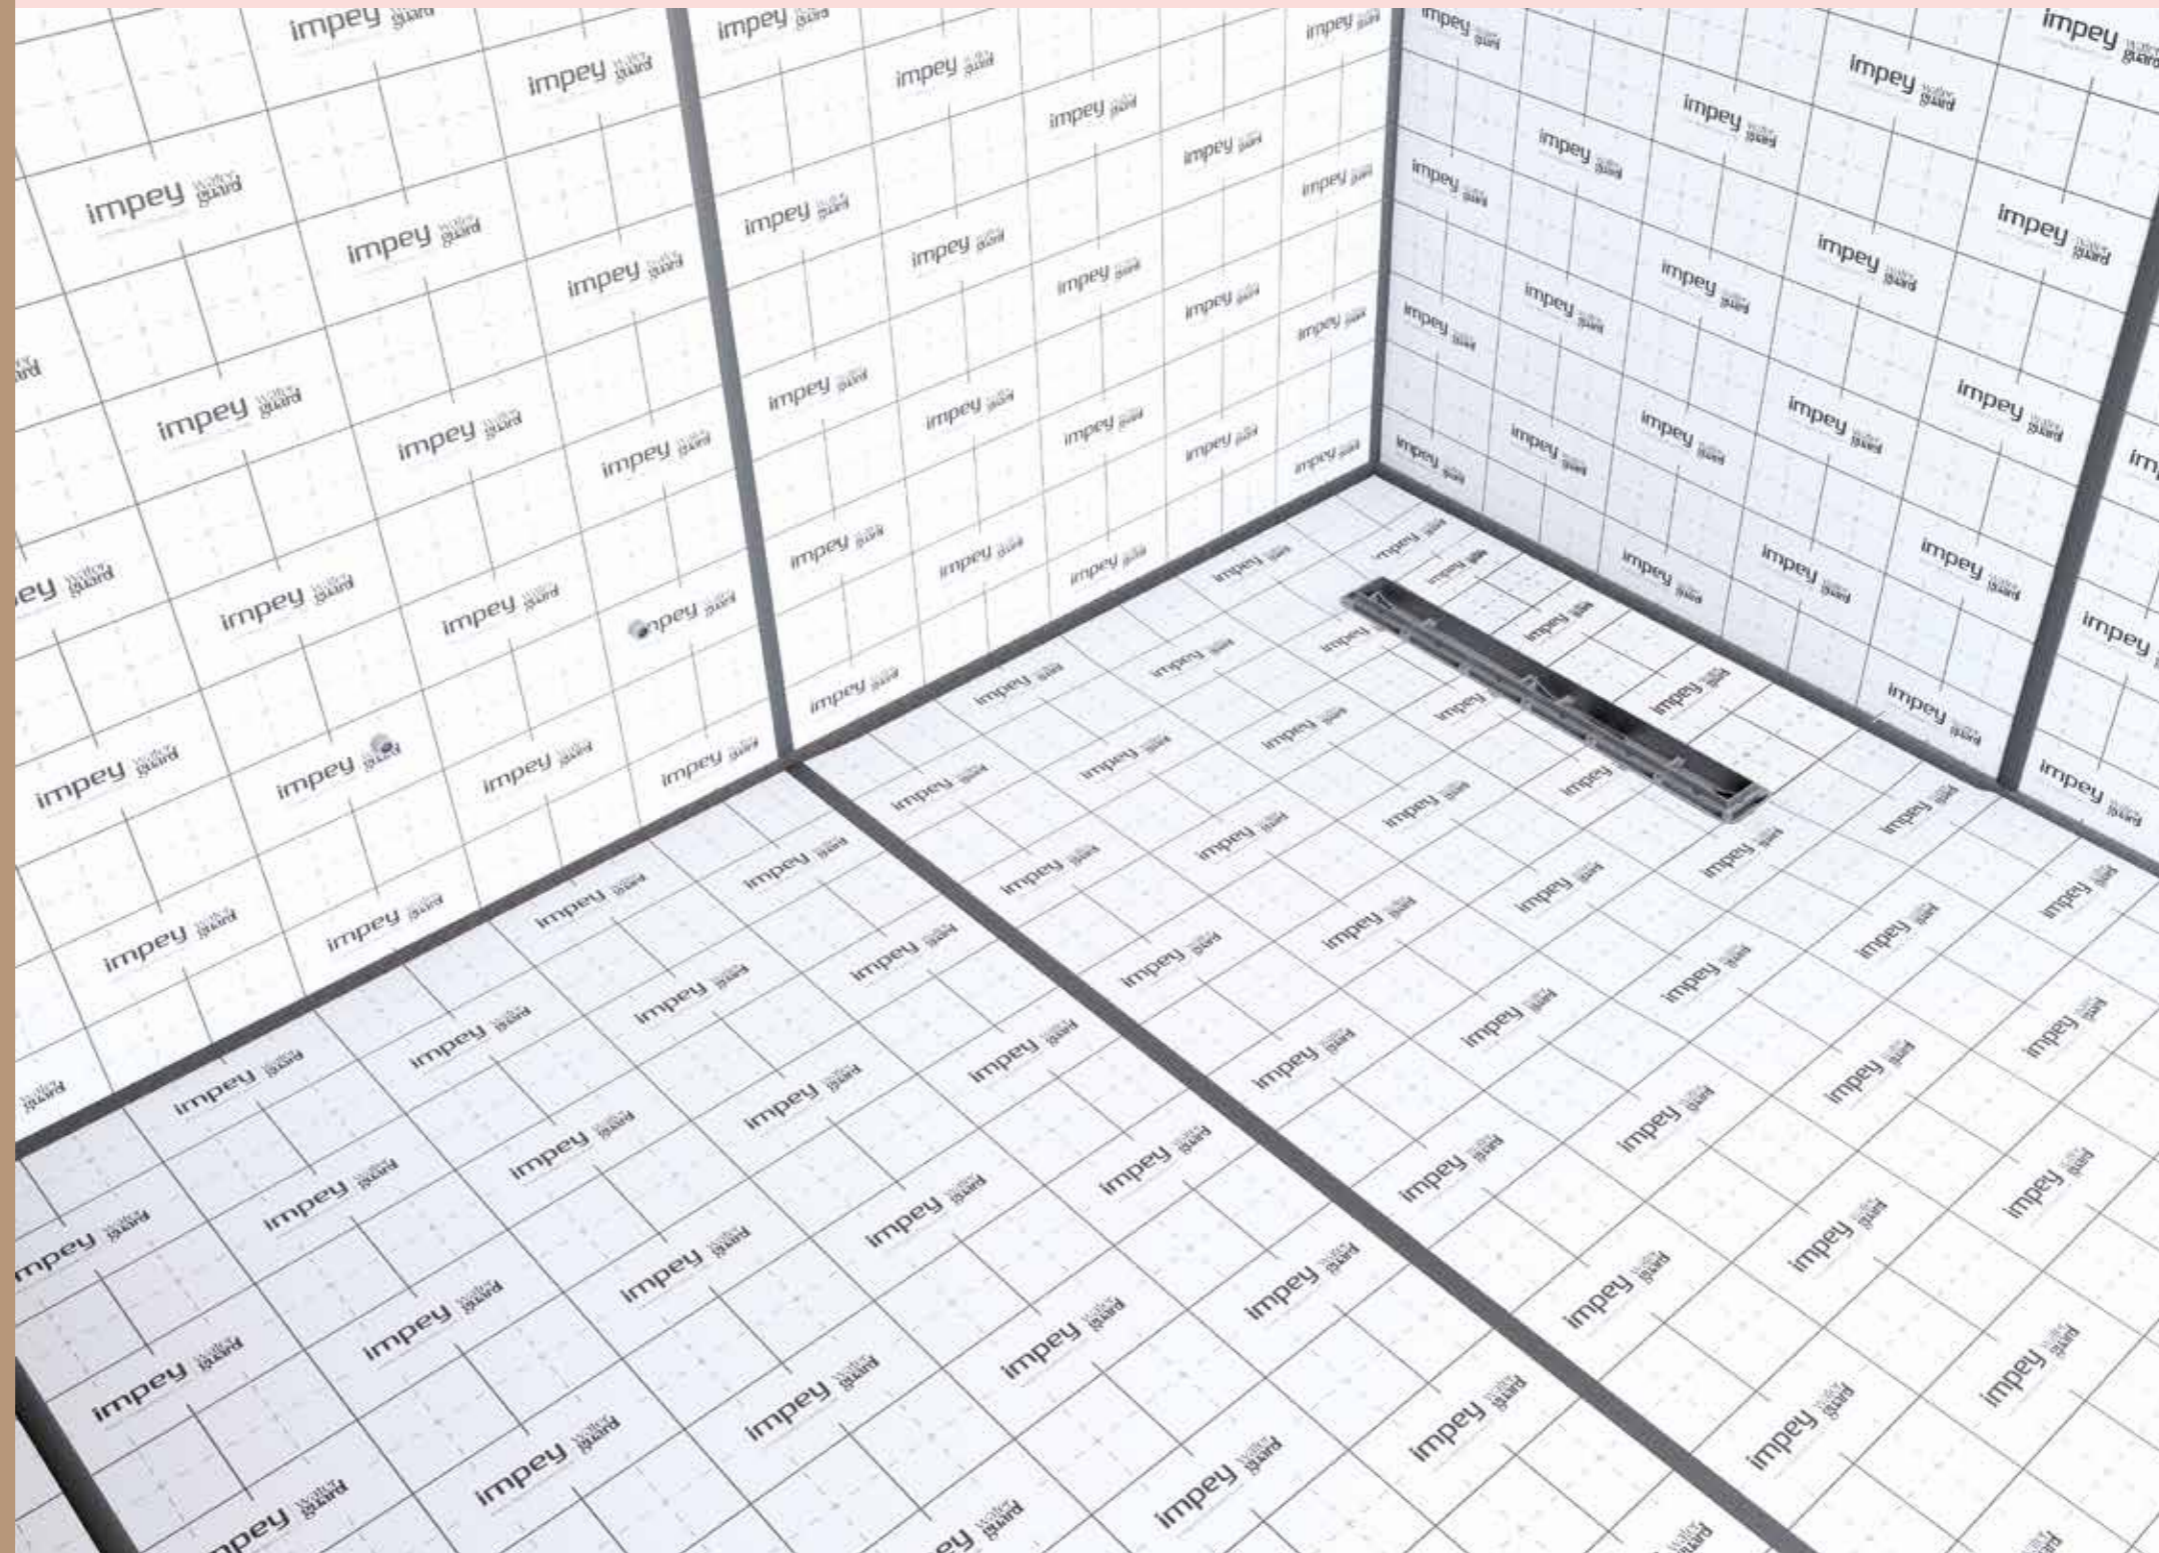

WETROOM LAYERS

Wetroom waterproofing or 'tanking' is a process which is designed to prevent water and humidity from penetrating a showering area or building.

Water damage can cause serious issues to a building's structure. By correctly waterproofing wetroom floors and walls you guarantee a leak-free showering area. The self-adhesive WaterGuard membrane is laid across the entire floor and can also be used on walls.

A chemical-free and modern solution, WaterGuard is the most advanced wetroom tanking system available.

Receive Impey's Lifetime Watertight Guarantee when WaterGuard™ is installed correctly alongside an Impey wetroom floor former.

WATERGUARD
COVERAGE

PREPARING
YOUR WETROOM