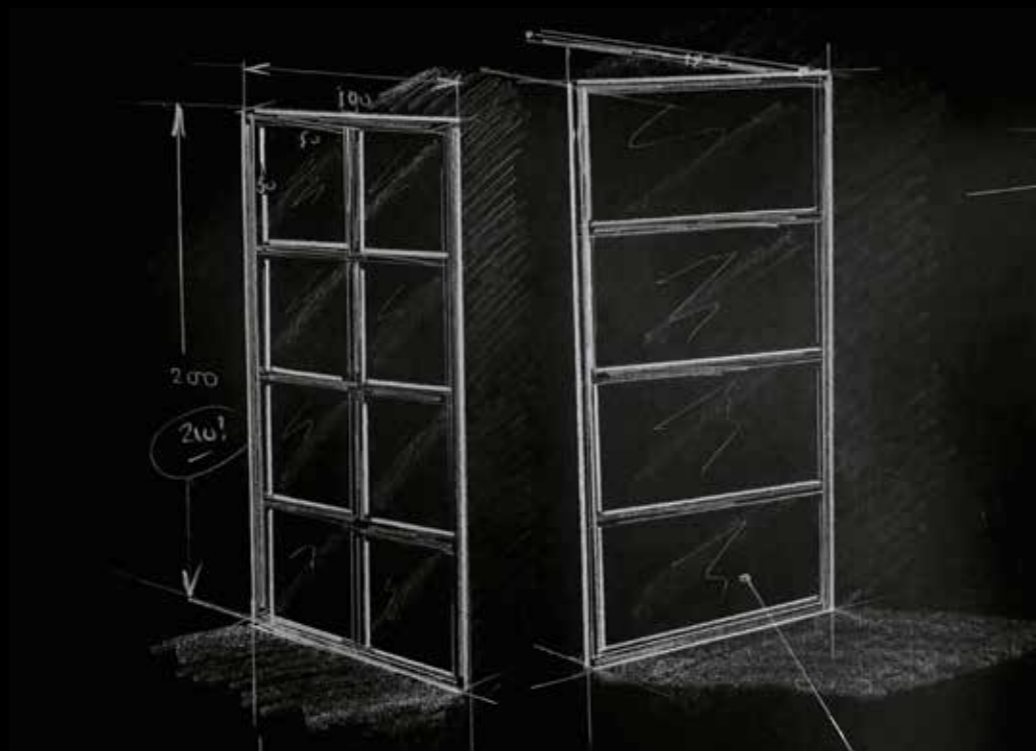

Enhance the modern look and feel of your wetroom with a contemporary black-framed panel from our Soho range; the perfect on-trend addition to an urban, industrial inspired, wetroom.