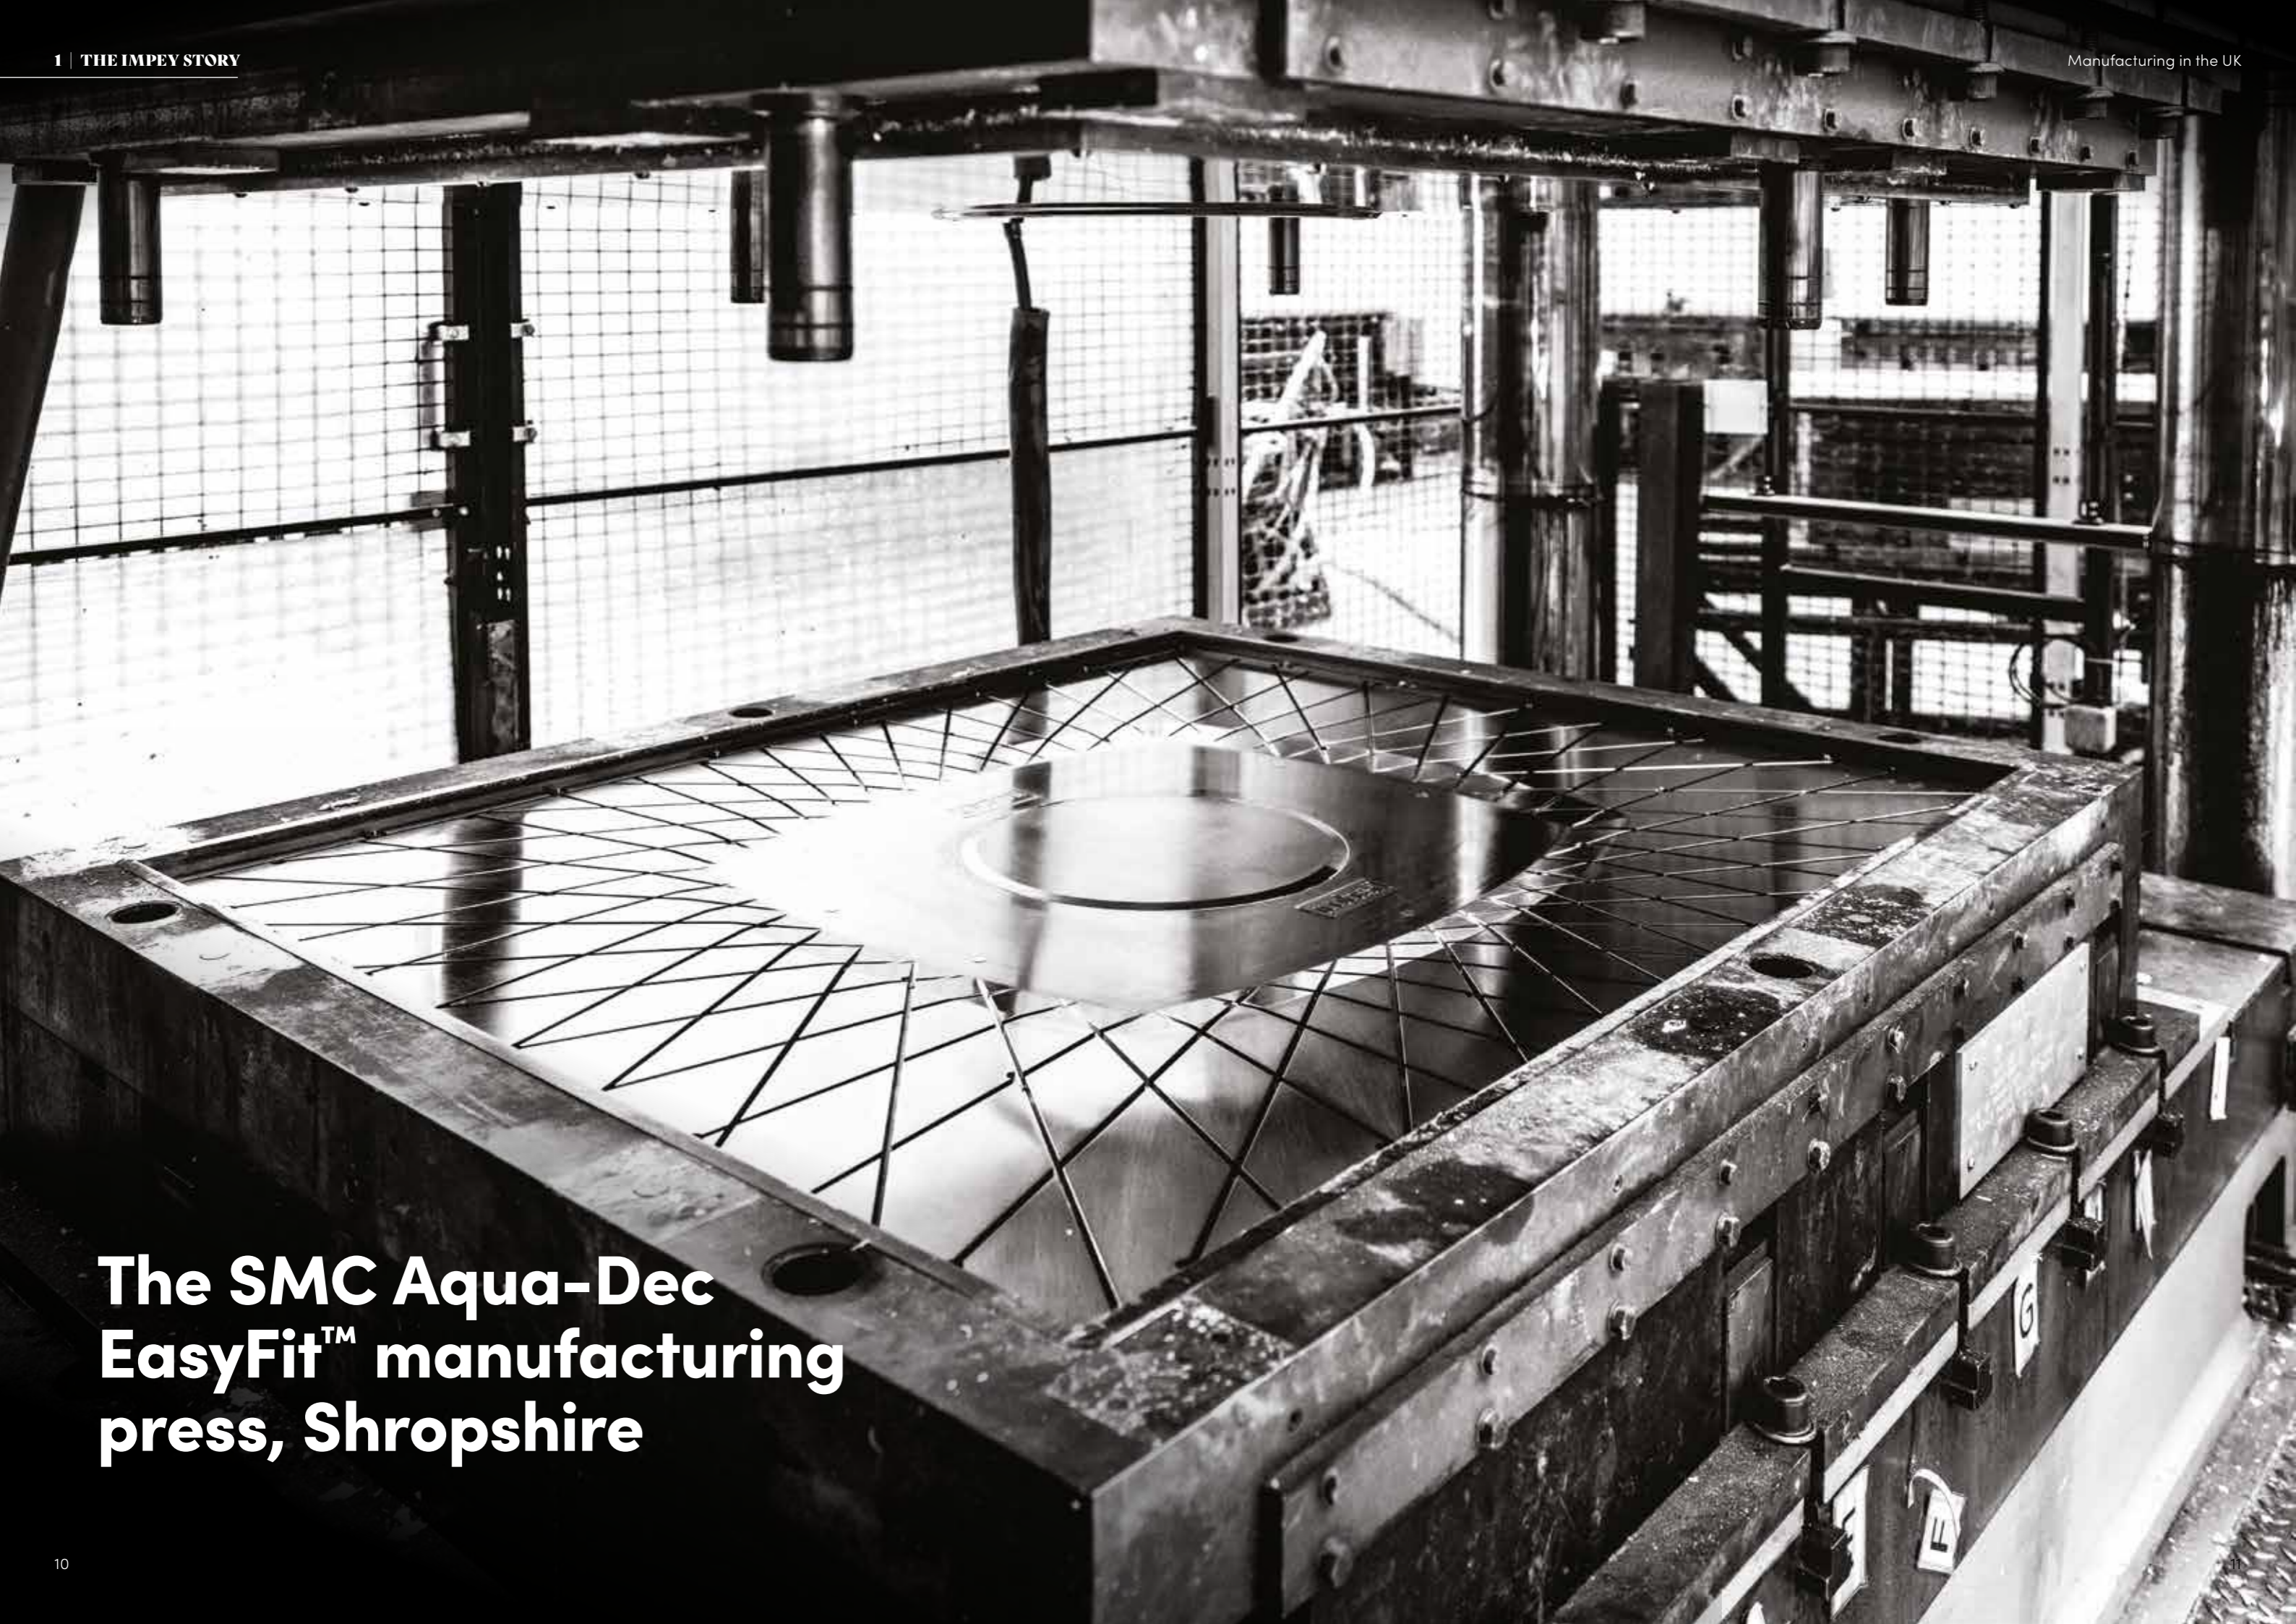

**The SMC Aqua-Dec
EasyFit™ manufacturing
press, Shropshire**