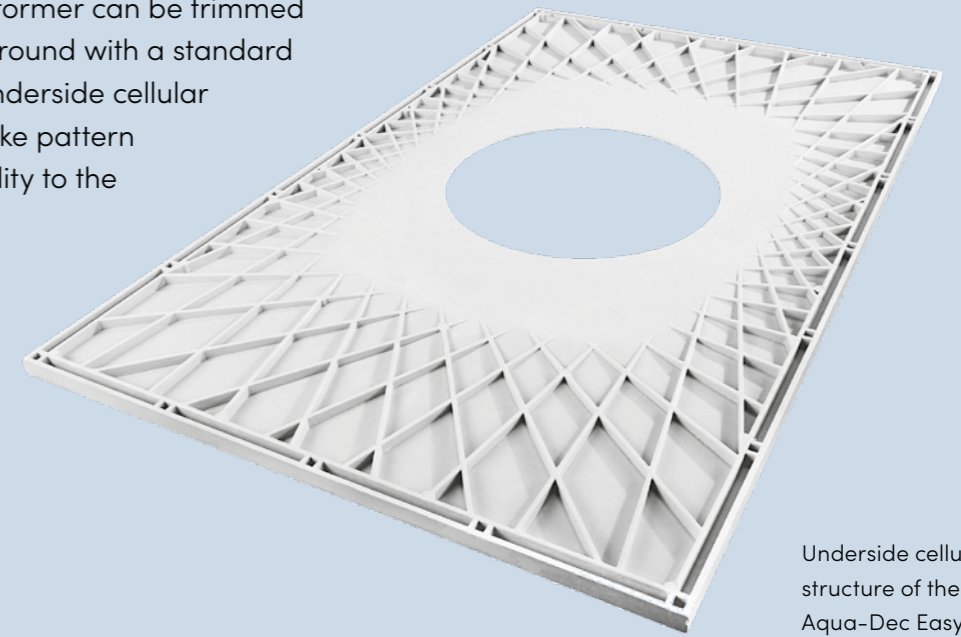

The Aqua-Dec EasyFit floor former is an extremely strong 22mm thick SMC floorboard replacement with four pre-formed drainage gradients to provide a level-access wetroom floor suitable for tiling. Patented innovation that delivers unrivalled installation benefits.

This floor former can be used with a variety of drain types to suit all applications, and a range of Drain Tops to add individual style to every wetroom. The Aqua-Dec EasyFit can be installed on timber or concrete floors, providing flow rates of up to 36l/min (depending on drain top).

Lifetime Watertight Guarantee
Install our WaterGuard™ system with any Aqua-Dec floor former and receive our Lifetime Watertight Guarantee.

The Aqua-Dec EasyFit floor former can be trimmed anywhere up to the solid surround with a standard handsaw and features an underside cellular structure. The underside spoke pattern also provides increased rigidity to the structure of the floor former.

Aqua-Dec EasyFit is available in a range of sizes from a compact 800mm square to the most spacious 1850 x 900mm option.

Underside cellular structure of the Aqua-Dec EasyFit

Suitable for both wooden and concrete floor installation. The Aqua-Dec EasyFit can be fitted on either floor type as the floor former is the same depth as most floorboards and the spoke structure provides the perfect surface to bond with wet concrete.