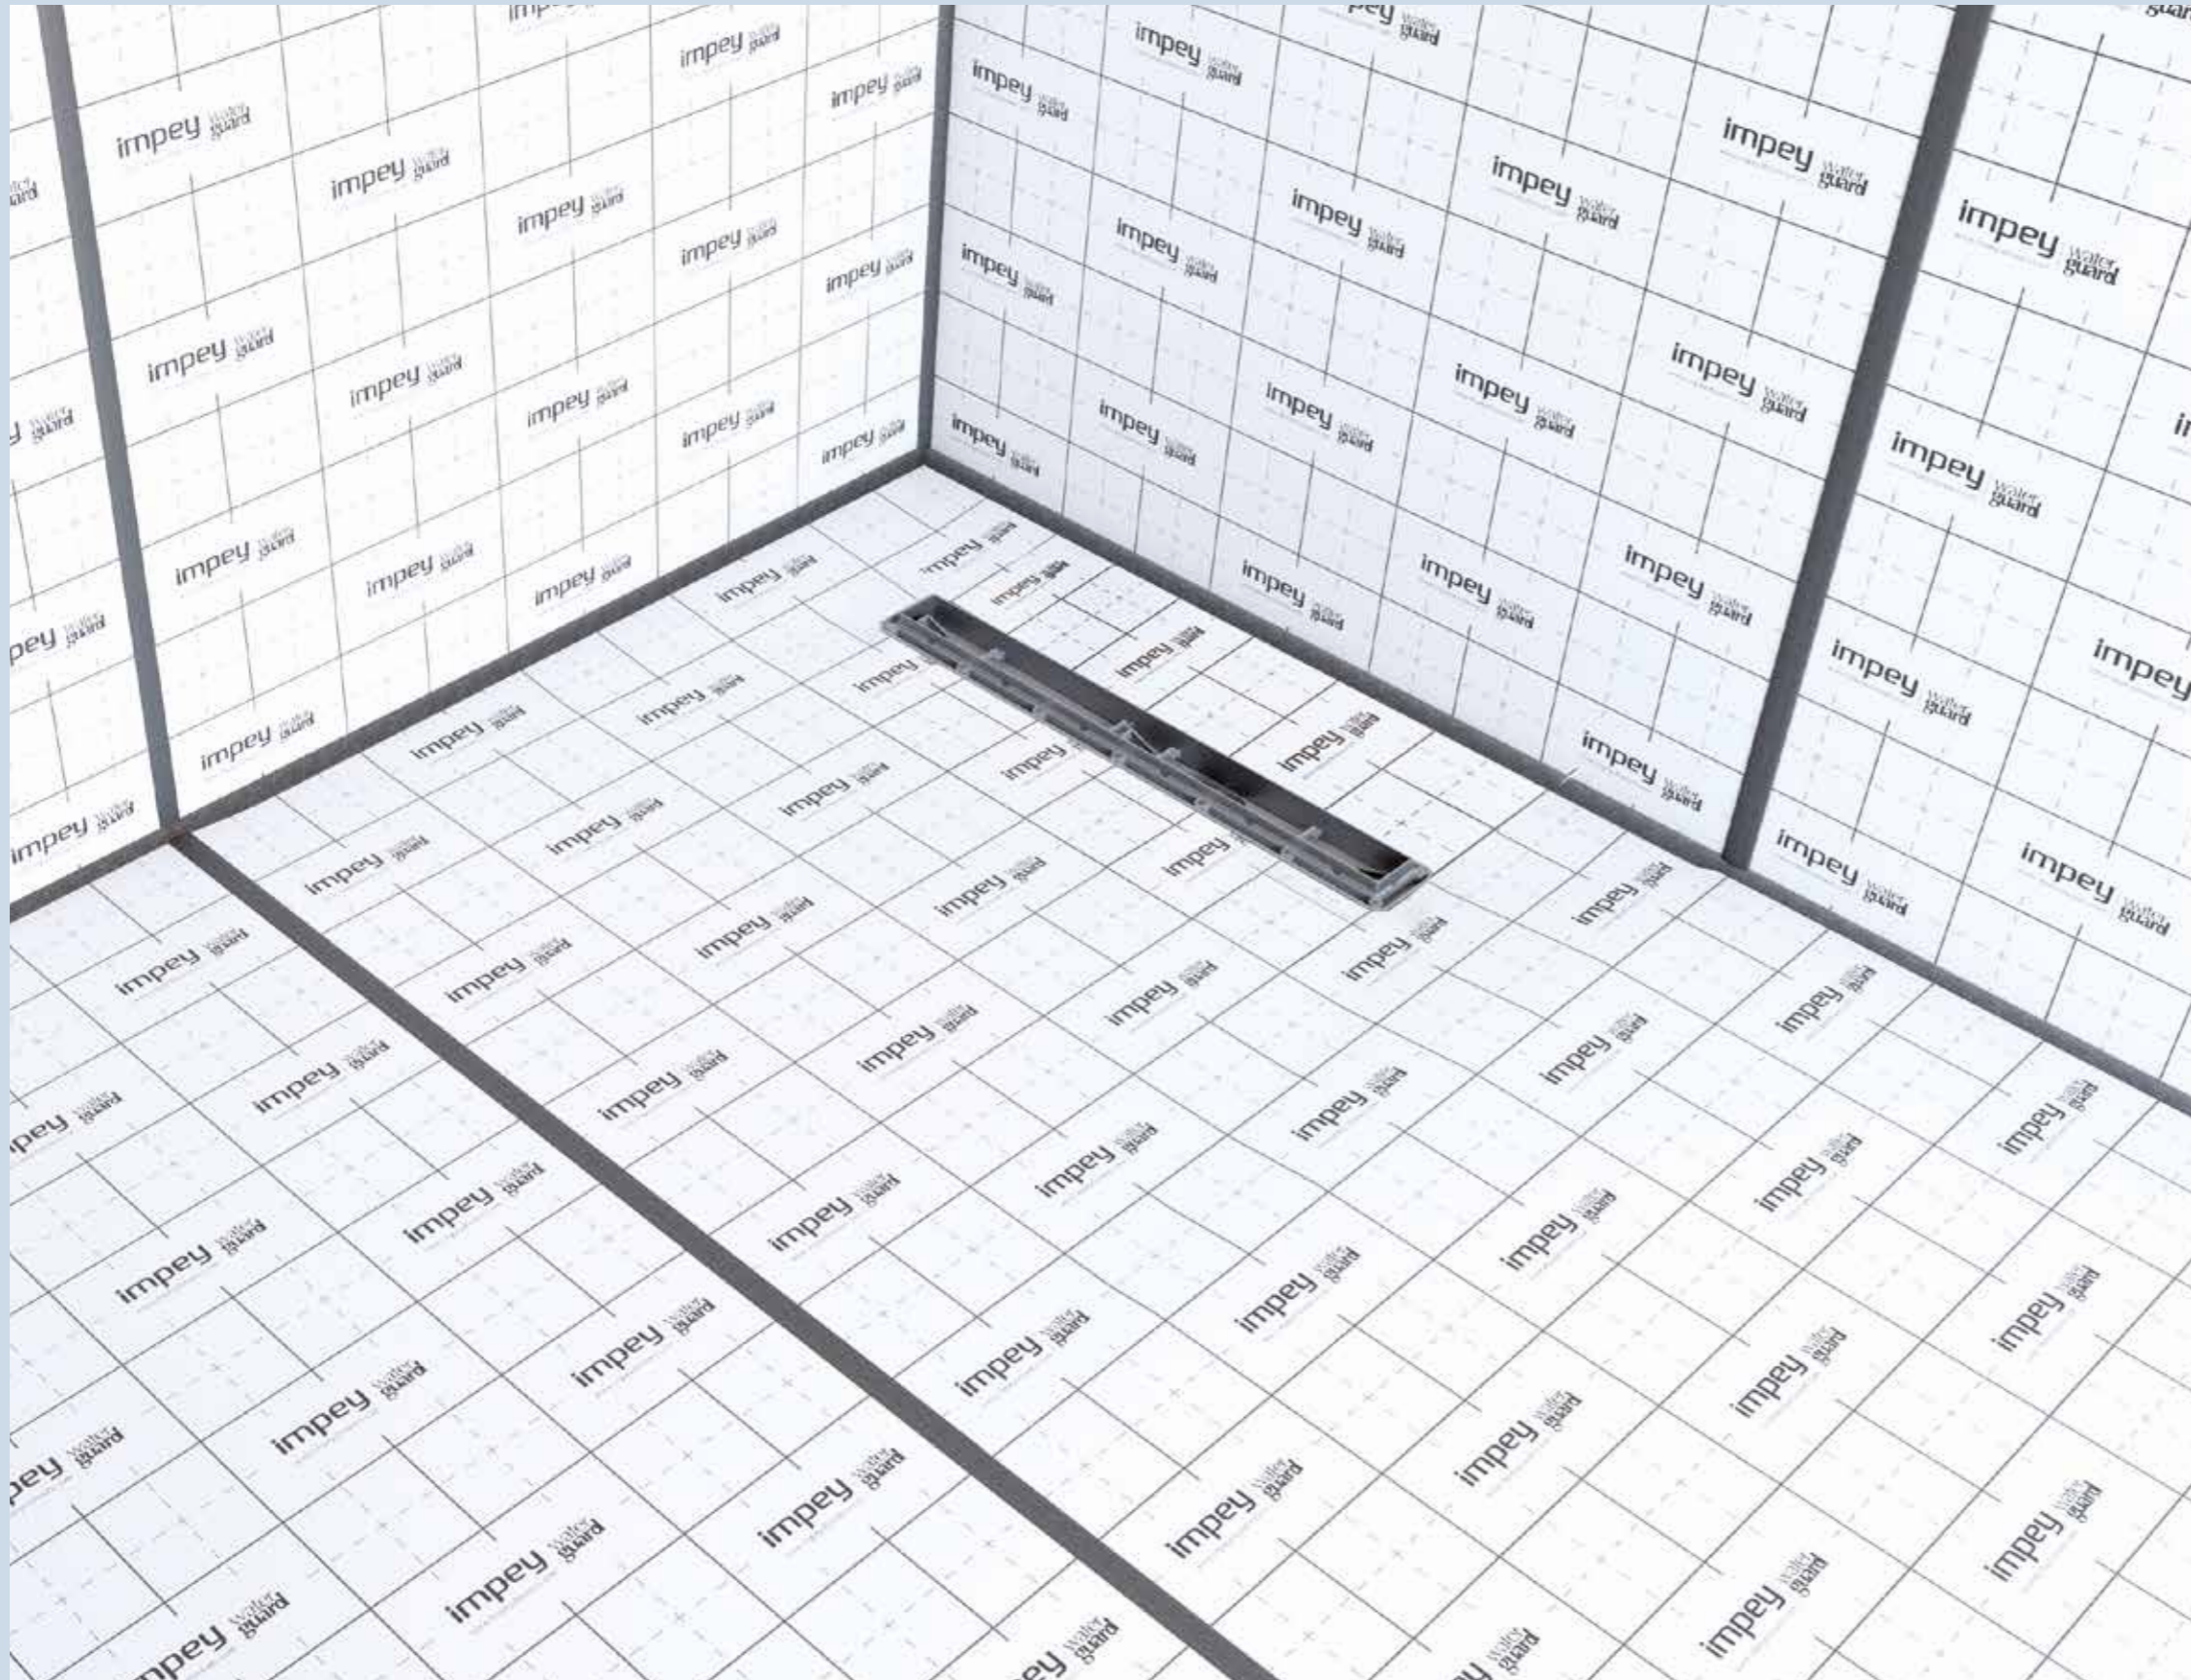

WATERGUARD™

THE ULTIMATE TANKING SOLUTION

Protect your property with the complete waterproofing solution, for all types of wetroom spaces. The revolutionary design of WaterGuard provides a guaranteed watertight barrier on floors and walls.

WaterGuard is a 1mm thick, flexible waterproofing membrane. The complete wetroom sealing solution - not just for floors but also to walls. When correctly installed across the entirety of a wetroom floor, it provides an impenetrable barrier against leaks, guaranteed for life.

WaterGuard requires no curing time and can be tiled directly after laying, reducing installation time dramatically compared to other paint-on alternatives.

Designed as the complete solution, WaterGuard has been created to withstand temperatures of 60°C ensuring it is compatible with underfloor heating, such as Impey Aqua-Mat™.

Lifetime Watertight Guarantee

We are committed to developing and manufacturing to the highest levels of performance and design across our entire product range.

Install our WaterGuard™ system with any Aqua-Dec floor former and receive our Lifetime Watertight Guarantee.

For details please visit our website.