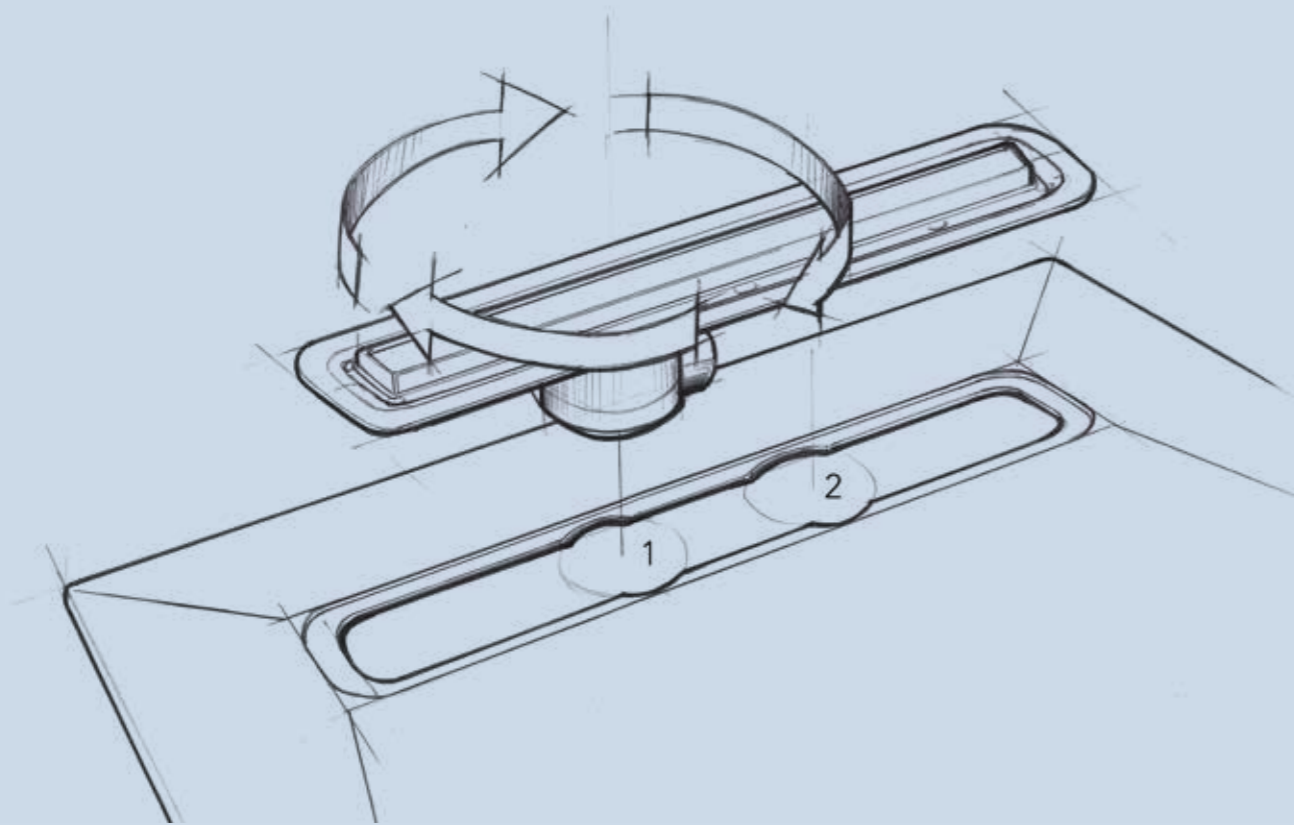

AQUA-DEC LINEAR™ FLOOR FORMER INNOVATION

Designed with choice in mind, the Aqua-Dec Linear floor former range helps to achieve the desired look of each unique wetroom, with three design variations and ranging in size from 900 x 900mm to 2000 x 1200mm.

The Aqua-Dec Linear range features an elegant linear drain top in either a 600mm or 800mm length depending on the size of the floor former.

The drain outlet is offset allowing the drain to be rotated 180° at installation, the outlet is also fully rotatable allowing 360° waste positioning to avoid any potential obstacles such as joists and pipework.