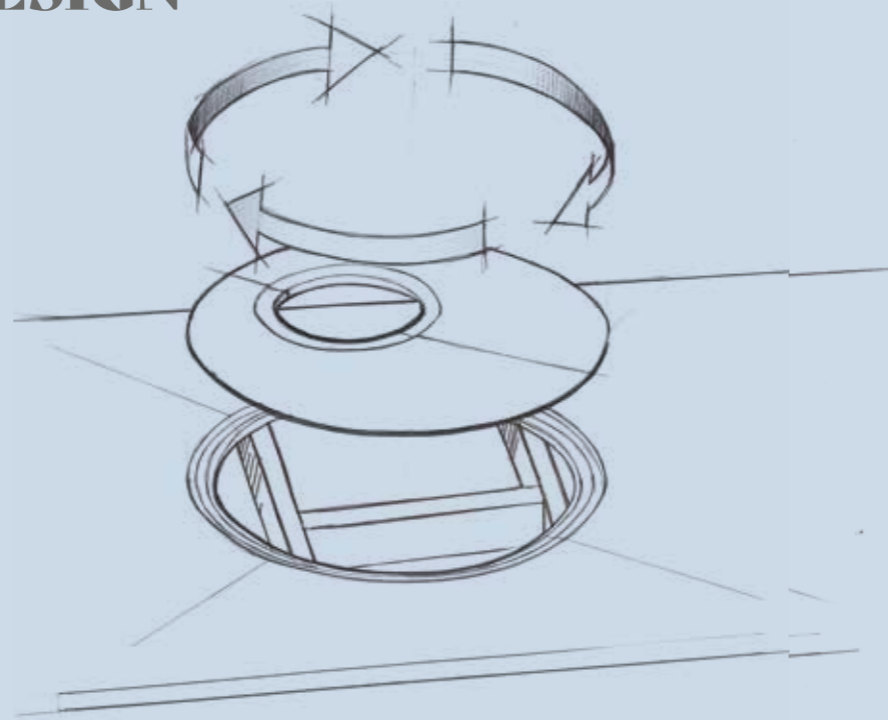

AQUA-DEC EASYFIT™ AWARD-WINNING DESIGN

Winner of the 2019 Build-It Awards, the Aqua-Dec EasyFit features a large central 360° rotating drain plate to help circumnavigate all potential floor joists and underfloor obstructions.

The Aqua-Dec EasyFit floor former is an extremely strong 22mm thick SMC floorboard replacement with four pre-formed drainage gradients to provide a level-access wetroom floor suitable for tiling. Patented innovation that delivers unrivalled installation benefits.

This floor former can be used with a variety of drain types to suit all applications, and a range of Drain Tops to add individual style to every wetroom. The Aqua-Dec EasyFit can be installed on timber or concrete floors, providing flow rates of up to 36l/min (depending on drain top).