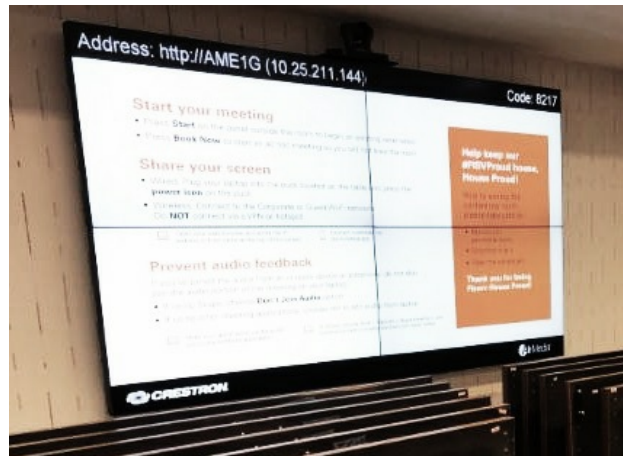

VIDEO WALLS