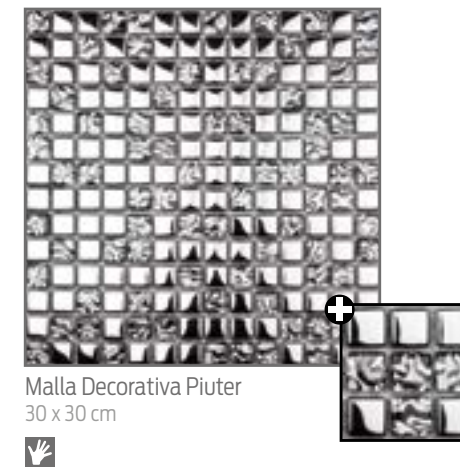

PIUTER

Malla Decorativa / Decorative Mesh
30 X 30 CM 11.8" X 11.8"