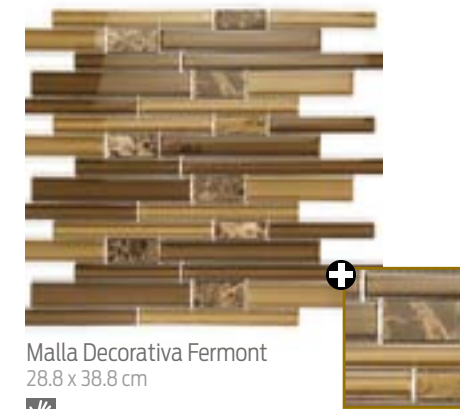

FERMONT

Malla Decorativa / Decorative Mesh
30 X 30 CM 11.8" X 11.8"