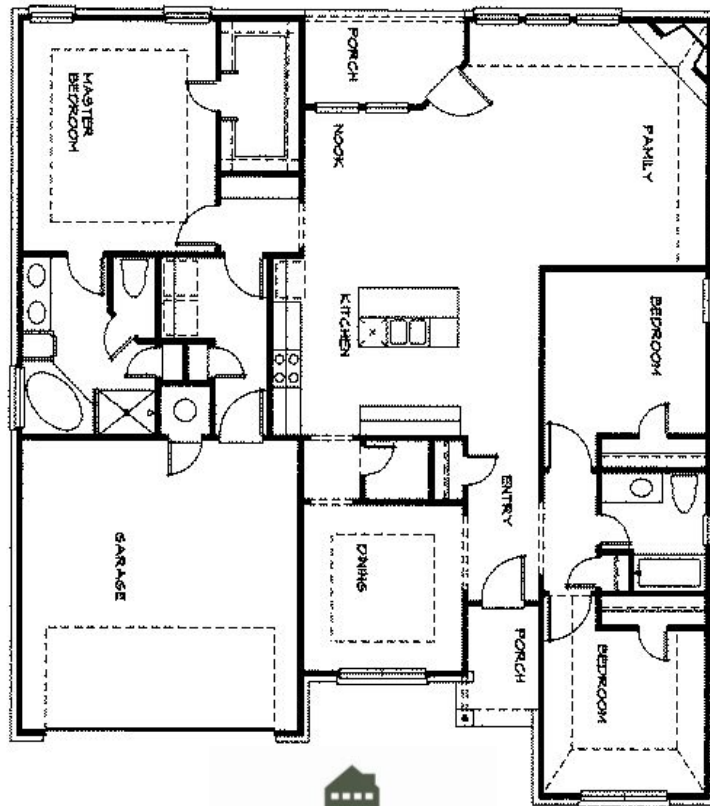

Madison

- 1,949 Sq ft
- 3 Bedrooms
- 2 Full Baths
- 2-Car Garage

Build Your Dream with Us

Traci Evans
918-695-7134

Brokered by
Waterstone Realty, LLC

Quality Homes Exceptional Prices

www.AdmireCustomHomes.com