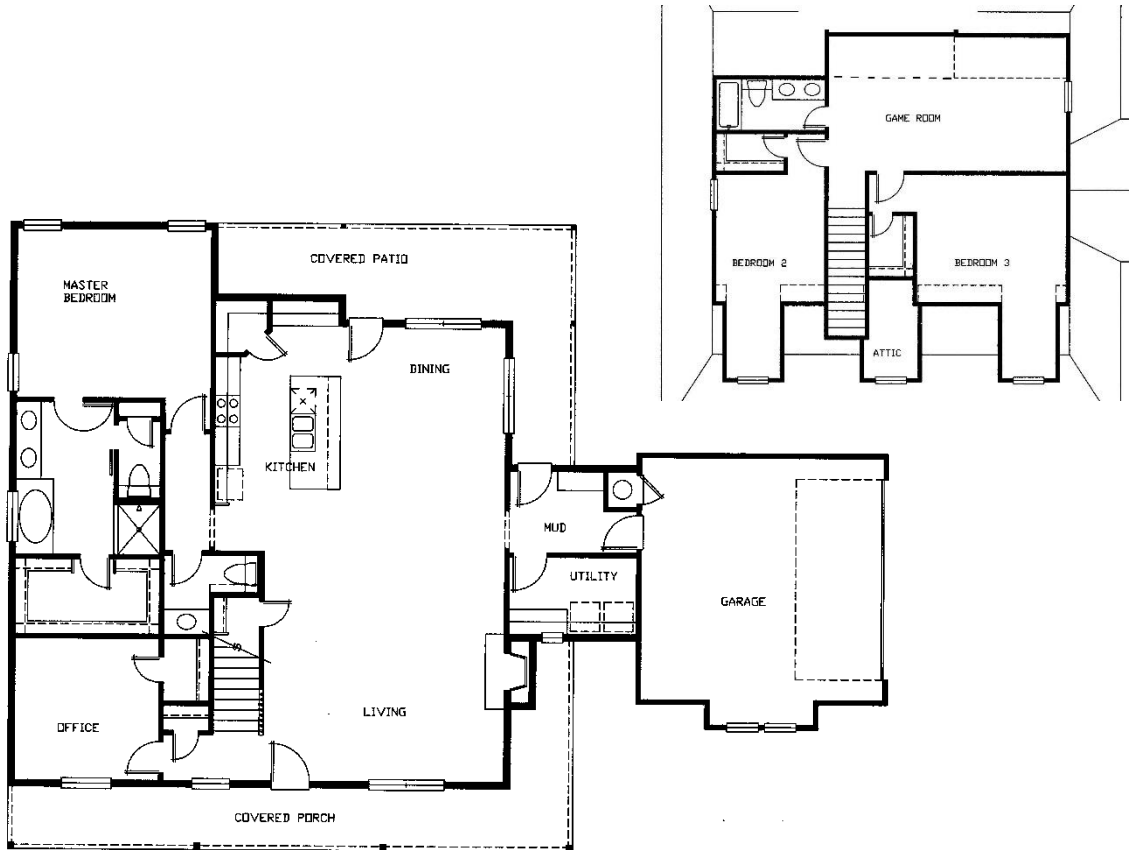

Redbud

- 2,720 Sq ft
- 4 Bedrooms
- 2 Full Baths
- 1 Half Baths
- Bonus Room
- Side Entry Garage

Build Your Dream with Us

Traci Evans

918-695-7134

Or

Laurie Woodard

918-640-3031