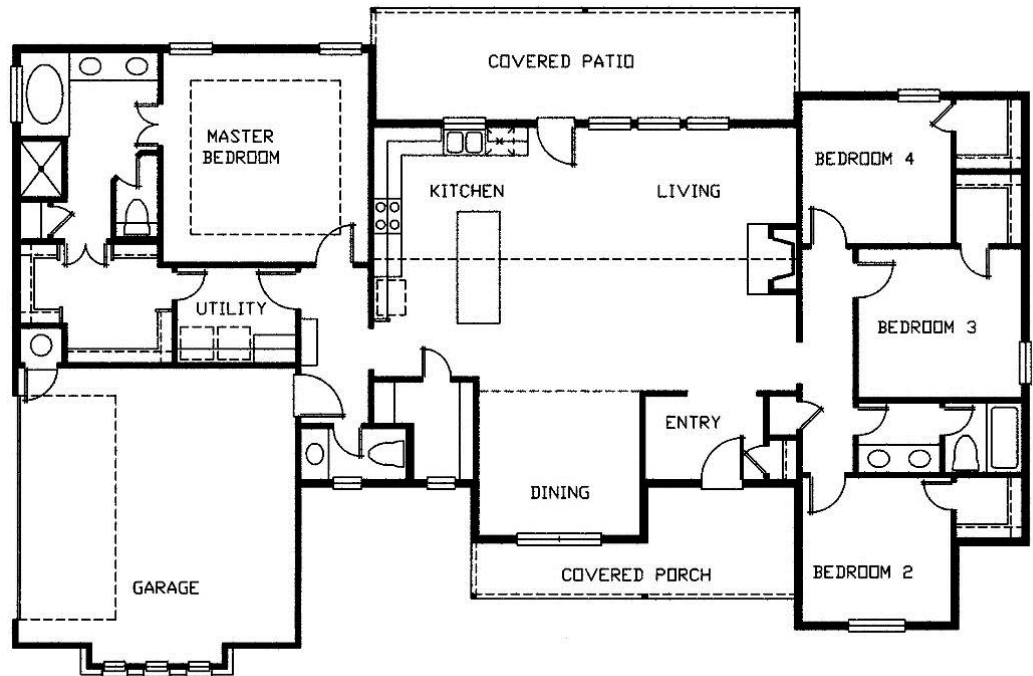

Scissortail

- 2,102 Sq ft
- 4 Bedrooms
- 2 Full Baths
- 1 Half Bath
- Side Entry Garage

Build Your Dream with Us

Traci Evans
918-695-7134

Or

Laurie Woodard
918-640-3031

Brokered by
Waterstone Realty, LLC
WaterstoneOk.com