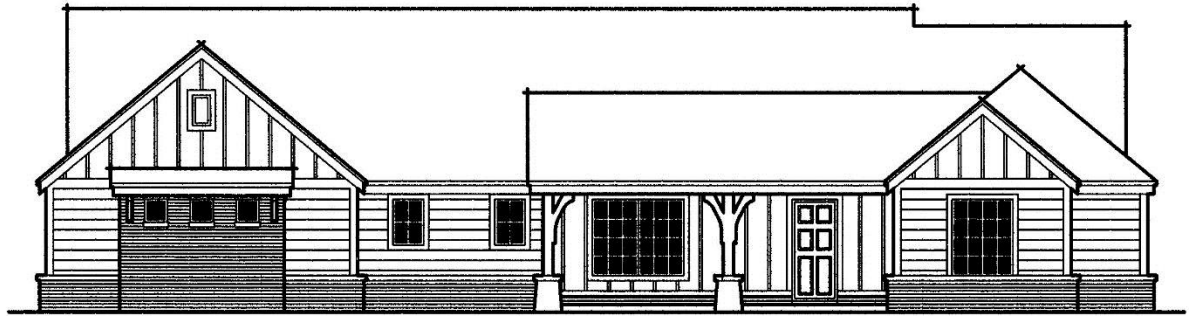

Scissortail

- 2,102 Sq ft
- 4 Bedrooms
- 2 Full Baths
- 1 Half Bath
- Side Entry Garage

Build Your Dream with Us

Traci Evans
918-695-7134

Or

Laurie Woodard
918-640-3031

Brokered by
Waterstone Realty, LLC
WaterstoneOk.com