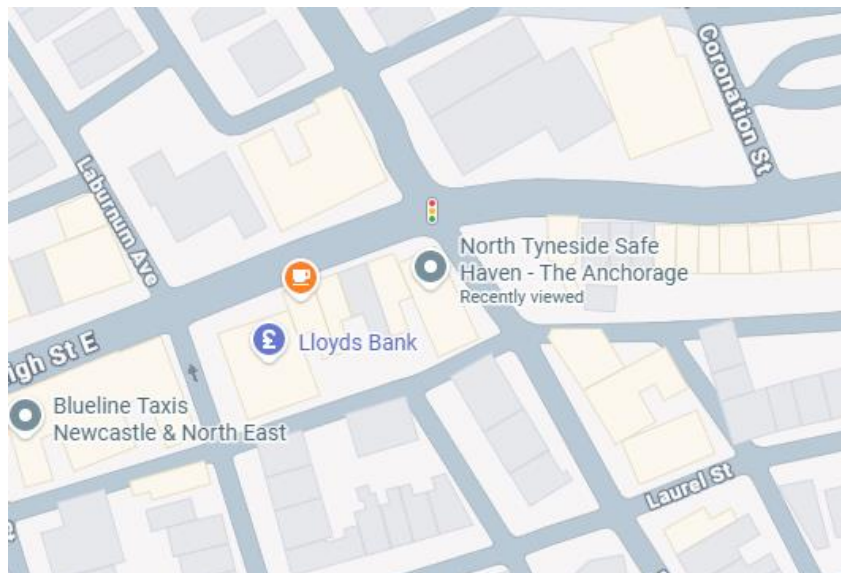

Visiting AIM at The Anchorage

Address: The Anchorage, 80 Park Road, Wallsend, Tyne and Wear, NE28 6QY
(Please do not ring the Safe Haven buzzer, look for the door with the AIM logo in the window)

Please arrive at your scheduled appointment time (not early), as there isn't a waiting area available on site. Thank you for your understanding.

Public Transport: Plan your journey via nexus.org.uk

The Anchorage is a 5-minute walk from Wallsend Metro Station.

If you need any further support regarding your visit, please do not hesitate to get in touch with us by telephone 0191 5700047 or email contact@autisminmind.com