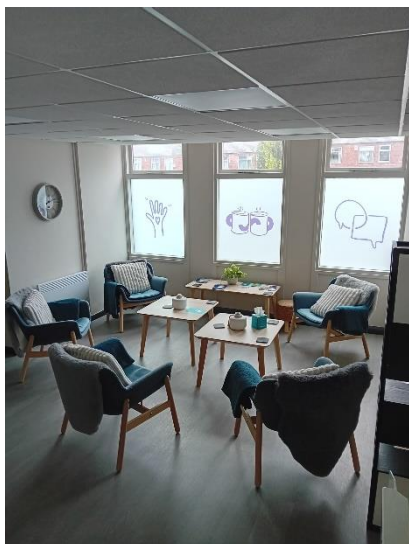

Reception Area