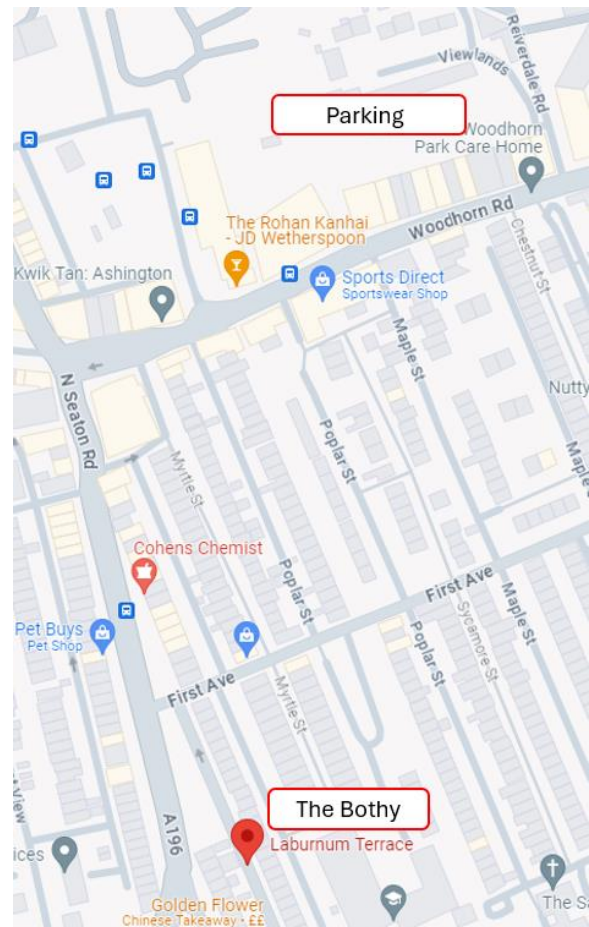

Visiting AIM at The Bothy, Safe Haven, Ashington

Address: The Bothy, 14 Laburnum Terrace, Ashington, Northumberland, NE63 0XX

We are sharing the Save Haven space The Bothy.

The Bothy is home to Safe Haven and Everyturn (Recovery College).

The Bothy is located in Ashington High Street (Laburnum Terrace).

There is some on-street parking and paid off-street parking nearby. The nearest free car park is shown on the map above. This is a five-minute walk away.