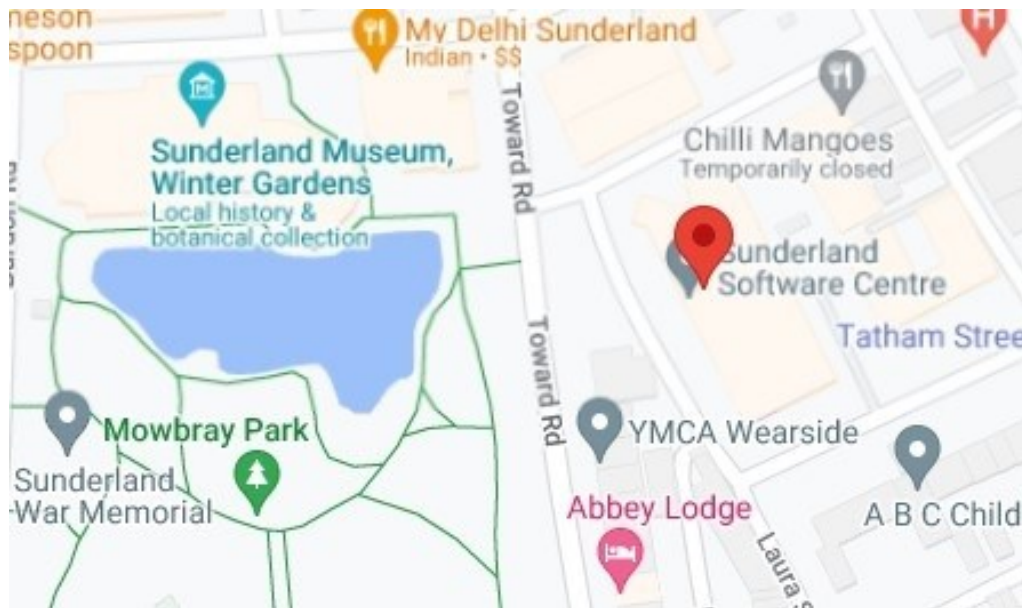

Visiting AIM at The Software Centre

Address: The Software Centre, Tavistock Place, Sunderland, SR1 1PB

Entrance

Intercom

Autism In Mind are commissioned by NHS North East and North Cumbria ICB to provide psychoeducation and preventative support to autistic adults.