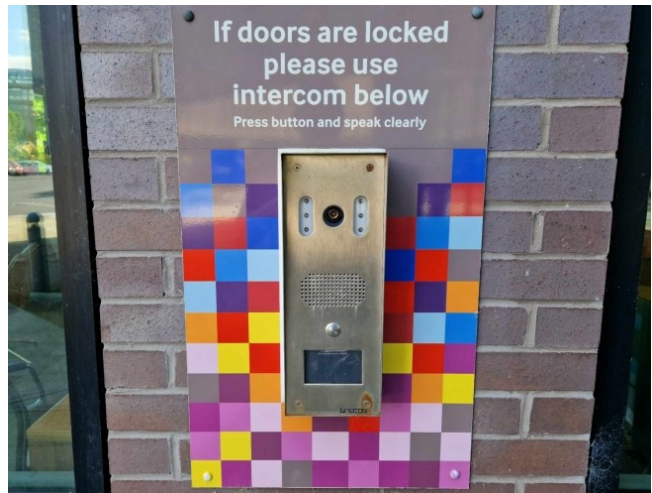

Visiting AIM at The Software Centre

Address: The Software Centre, Tavistock Place, Sunderland, SR1 1PB

Entrance

Intercom

Autism In Mind are commissioned by NHS North East and North Cumbria ICB to provide psychoeducation and preventative support to autistic adults.