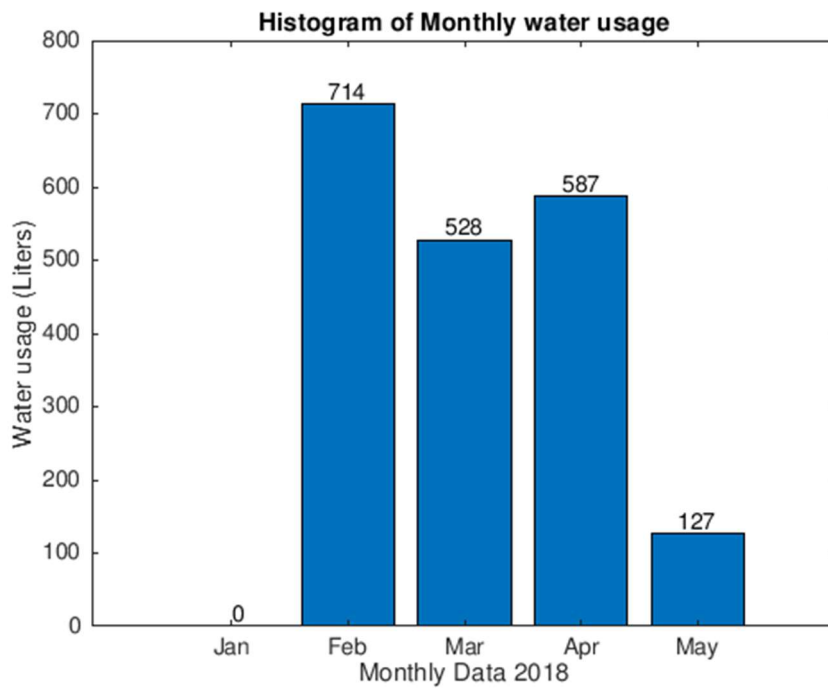

Sample Report for yearly water usage

** Starting calculation for monthly water usage***

Total Watering days to date =

103

Total water consumed to date in liters =

1954.7

Average water consumed daily(liters) =