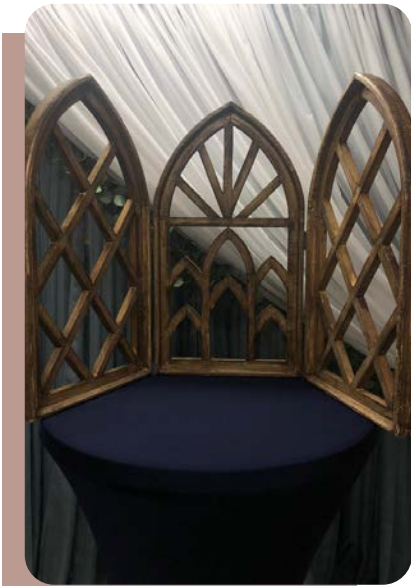

White Flower Columns
Heights: 2' 3" H 11" W

Gold Columns
Heights: LG 3'10" H 8" W
SM 2'10" 8" W

Round White Block Columns
Heights: 2' 5" H 11 1/2" Wide

White Block Columns
Heights: 31 1/2" H 11 1/4" W

Square White Columns
Heights: 3' 8" H 8" W

Props

Accessories

White Boxes

Heights: 4" H 9 1/4" W 9 1/4" L

Lanterns

Brown Crates

Heights: 9 1/3" H 12 1/2" W 18" L 9" Depth

Wood Windows