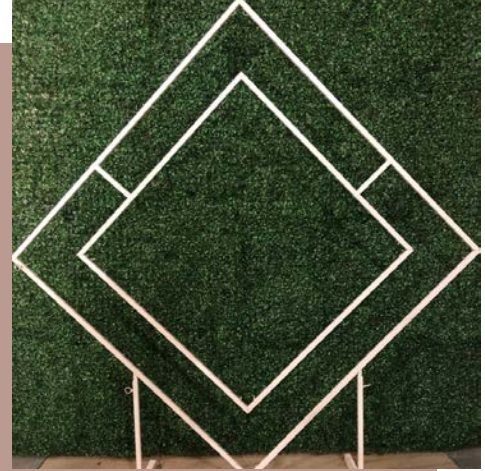

Gold Candelabras

Small Candelabra

Medium Candelabra

Large Candelabra

Can be customized to your preference and style!

Ceremony

Arches

Golden Rings

Heights:

Small Hoop 66 1/2" W 68"H

Large Hoop 80 1/2" H

White Diamond

Heights: 80" H 78" W

8 3/4" Inside Border

Half Circle

Heights: 88 1/2" H 95" W