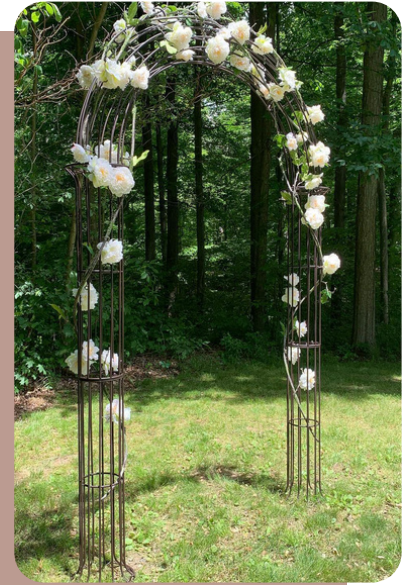

Heights:

Small Hoop 66 1/2" W 68"H

Large Hoop 80 1/2" H

White Diamond

Heights: 80" H 78" W

8 3/4" Inside Border

Half Circle

Heights: 88 1/2" H 95" W

U Arch

Heights: 90" H 86" W

Ceremony

Arches and Gates

Ivory Metal Arch

Heights: 6' 1/2" W bottom
5' 1" W Middle
92" H

Iron Arch

Heights: 5' W Middle, 9' H

White Arch

Wood Arch

Heights: 90" H

Iron Gates

Heights: 5'6"

Ceremony

Doors and Chairs

Vintage Doors