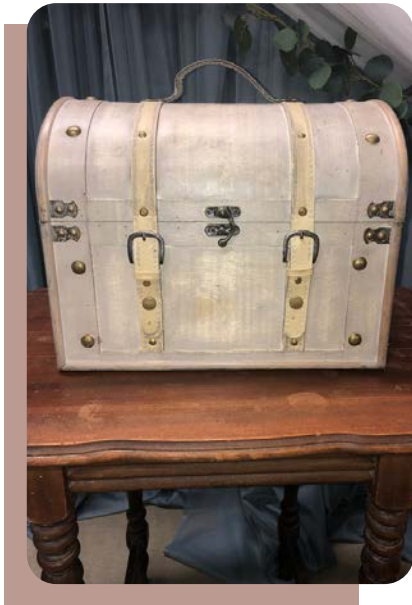

Props

Gift Table Accessories

Vintage Trunk Card Box