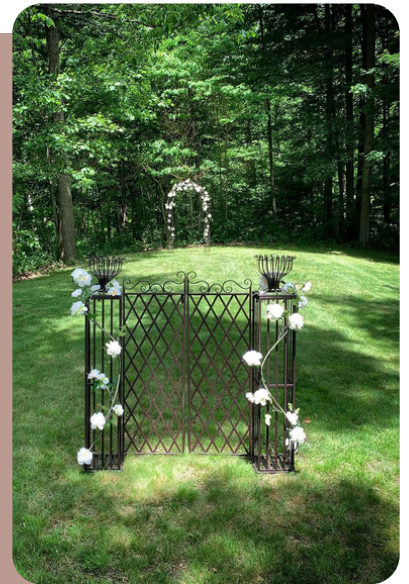

Heights:

Small Hoop 66 1/2" W 68"H

Large Hoop 80 1/2" H

White Diamond

Heights: 80" H 78" W

8 3/4" Inside Border

Half Circle

Heights: 88 1/2" H 95" W

U Arch

Heights: 90" H 86" W

Ceremony

Arches and Gates

Ivory Metal Arch

Heights: 6' 1/2" W bottom
5' 1" W Middle
92" H

Iron Arch

Heights: 5' W Middle, 9' H

White Arch

Wood Arch

Heights: 90" H

Iron Gates

Heights: 5'6"

Ceremony

Doors and Chairs

Vintage Doors