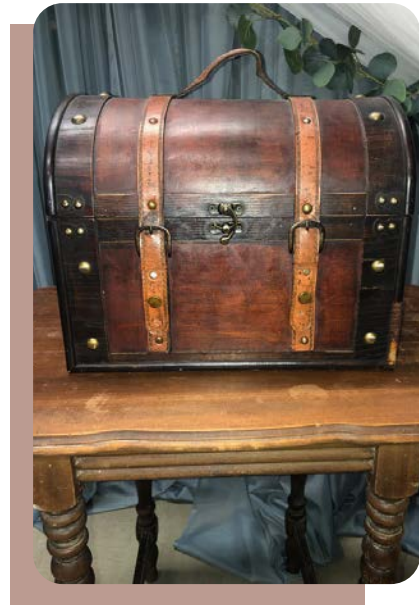

Vintage Trunk Card Box