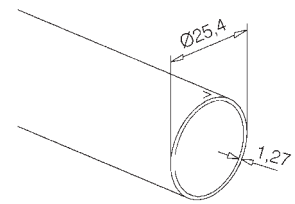

Stainless steel design

Anthracite design

Art.no.	Art.no.	L
12.8900.025.12	11.8900.025.26	cutted