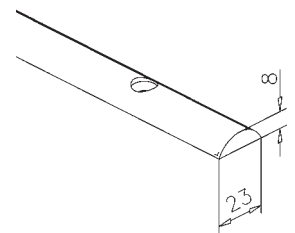

Stainless steel design

Anthracite design

Art.no.	Art.no.	L
12.8900.025.12	11.8900.025.26	cutted

Door sliding guide - 6109

Stainless steel design

Anthracite design

Art.no.	Art.no.	glass	
46.6109.000.12	46.6109.000.26	8, 10, 12 mm	1

Ceiling profile - 1910

adjustable

silver matt anodized

Art.no.	L	glass
46.1910.500.46	5000 mm	8 - 12,76 mm
46.1910.250.46	2500 mm	8 - 12,76 mm
46.1910.999.46	cutted	8 - 12,76 mm

Guide rail - 1920

half-rounded, pre-drilled

Stainless steel design

Art.no.	L
46.1920.500.12	5000 mm
46.1920.250.12	2500 mm
46.1920.999.12	cutted

End stop set - 1930

for 46.1910...

Art.no.	
46.1930.000.00	1