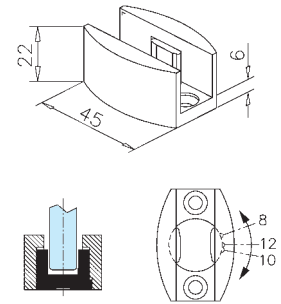

Ceiling profile - 1910

adjustable

silver matt anodized

Art.no.	L	glass
46.1910.500.46	5000 mm	8 - 12,76 mm
46.1910.250.46	2500 mm	8 - 12,76 mm
46.1910.999.46	cutted	8 - 12,76 mm

Guide rail - 1920

half-rounded, pre-drilled