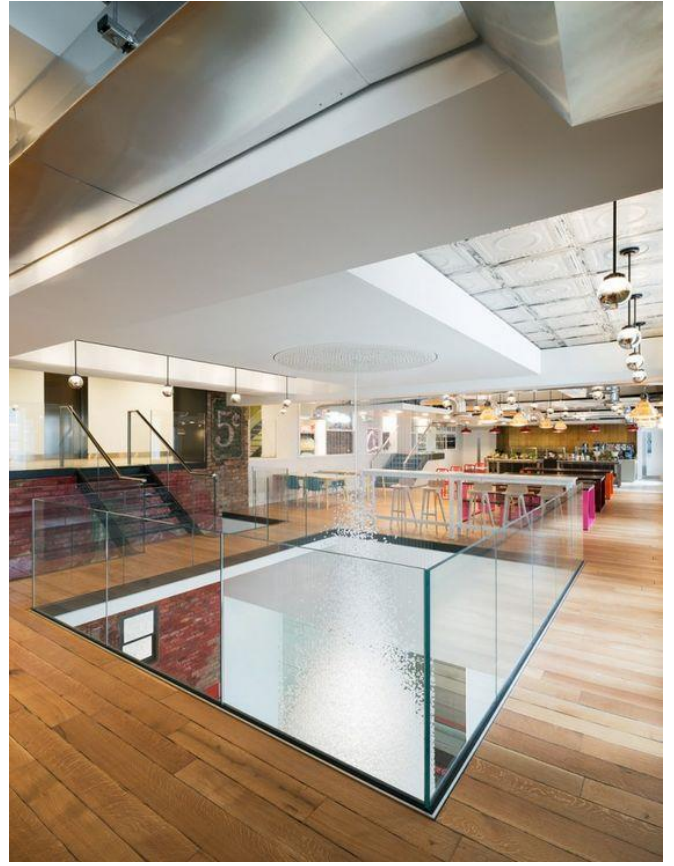

MODE: RH-010104
HANDRAIL: NONE

مدل: ریلی توکار
هندریل: ندارد