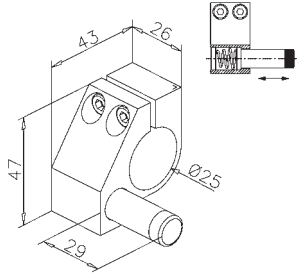

Stainless steel design

Art.no.	L
46.1920.500.12	5000 mm
46.1920.250.12	2500 mm
46.1920.999.12	cutted

End stop set - 1930

for 46.1910...

Art.no.	
46.1930.000.00	1

Door stopper left side - 6120

Stainless steel design