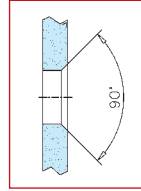

7 x 46.6114.000.12
(▣ 51)

1 x 46.6123.000.12
(▣ 53)

1 x 12.8925.025.12
(▣ 233)

- 5030

Stainless steel design

Door weight max. 100 kg
 Door height max. 2500 mm (glass 12 mm)
 Door width max. 1200 mm
 Glass 8, 10, 12 mm