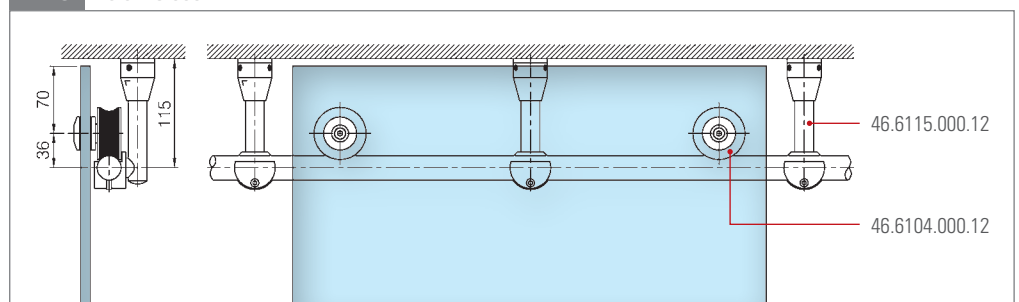

INFO 46.6115.000.12