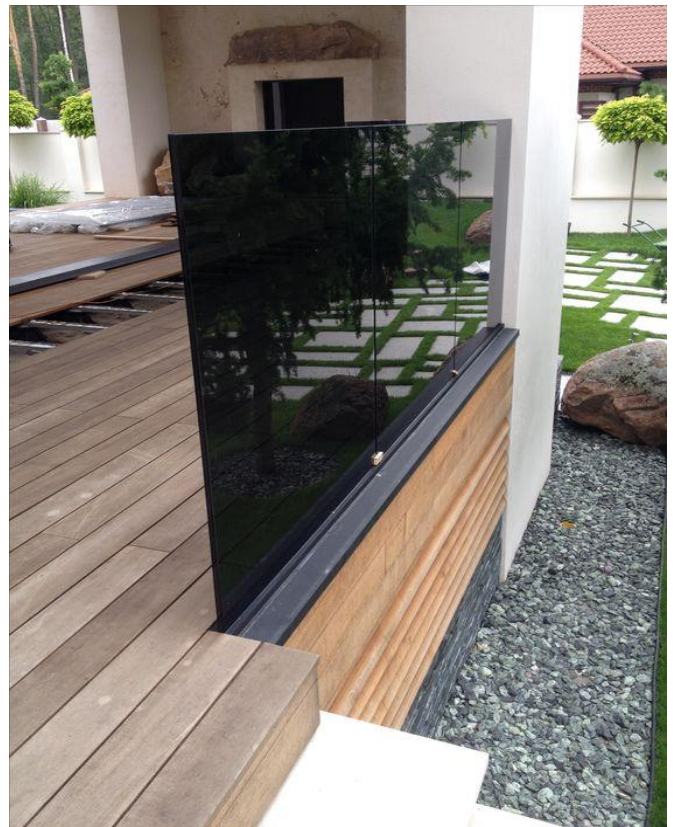

MODE: RH-010103
HANDRAIL: NONE

مدل: ریلی توکار با فلاشینگ از ورق مشکی
هندریل: ندارد- شیشه مشکی