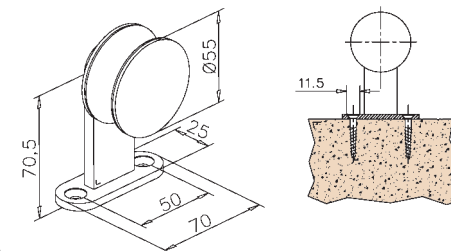

Roller - 6105

Wood fixation
Stainless steel design

Art.no.

46.6105.000.12

1