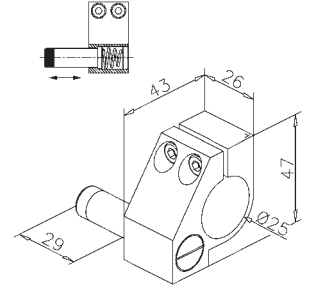

Door stopper right side - 6121

Stainless steel design

Art.no.

46.6121.000.12

1