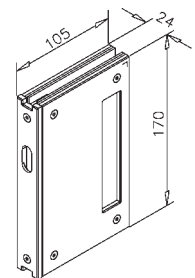

Door lock - 7010

Stainless steel design

Art.no.

46.7010.000.12

glass

10 mm

1

Strike box - 7011