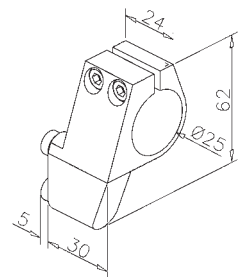

Door stopper right side - 6123

Stainless steel design

Art.no.

46.6123.000.12

Anthracite design

Art.no.

46.6123.000.26

1