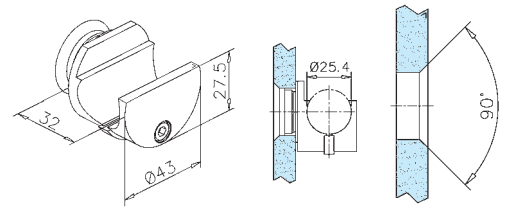

- 6110

Glass fixation

Stainless steel design

Anthracite design

Art.no.	Art.no.	glass	
46.6110.000.12	46.6110.000.26	10 - 12 mm	1