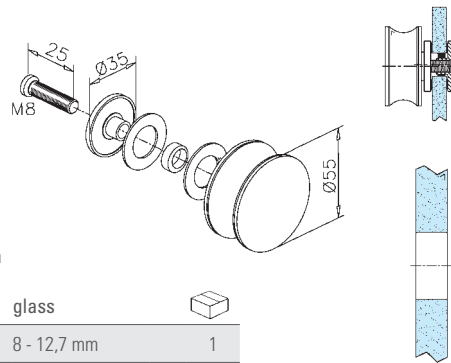

Roller - 6104

Glass fixation
Stainless steel design

Art.no.

46.6104.000.12

glass

8 - 12,7 mm 1