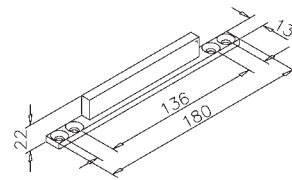

Adapter for wooden doors (pair) - 1792