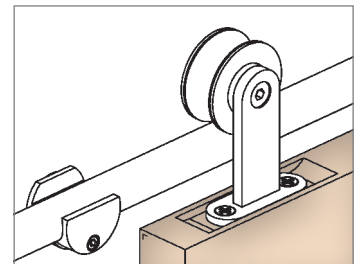

Roller - 6105

Wood fixation
Stainless steel design

Art.no.

46.6105.000.12

1

- 6110

Glass fixation

Stainless steel design