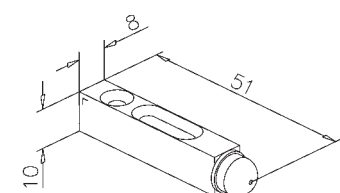

Stainless steel design

Art.no.	L
46.1920.500.12	5000 mm
46.1920.250.12	2500 mm
46.1920.999.12	cutted

End stop set - 1930

for 46.1910...

Art.no.	
46.1930.000.00	1

Door stopper left side - 6120

Stainless steel design