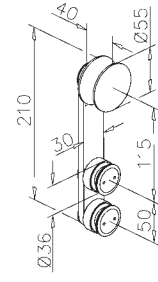

Component - 6101

Roller component - 6106

Stainless steel design

Art.no.

46.6101.000.12

Anthracite design

Art.no.

46.6101.000.26

glass

8 - 12 mm 1

Stainless steel design

Art.no.

46.6106.000.12

glass

8 - 12,7 mm 1

INFO Mounting

Pin wrench

Art.no.

91.0010.003.03 (■ 282)

INFO 46.6101.000.12

Roller - 6104

Glass fixation
Stainless steel design

Art.no.

46.6104.000.12

glass

8 - 12,7 mm 1

Roller - 6105

Wood fixation
Stainless steel design

Art.no.

46.6105.000.12

1