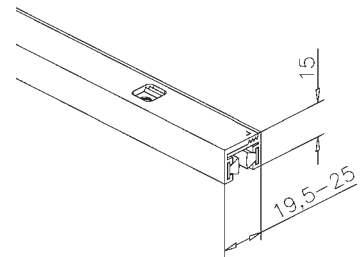

Ceiling profile - 1910

adjustable

silver matt anodized

Art.no.	L	glass
46.1910.500.46	5000 mm	8 - 12,76 mm
46.1910.250.46	2500 mm	8 - 12,76 mm
46.1910.999.46	cutted	8 - 12,76 mm

Guide rail - 1920

half-rounded, pre-drilled