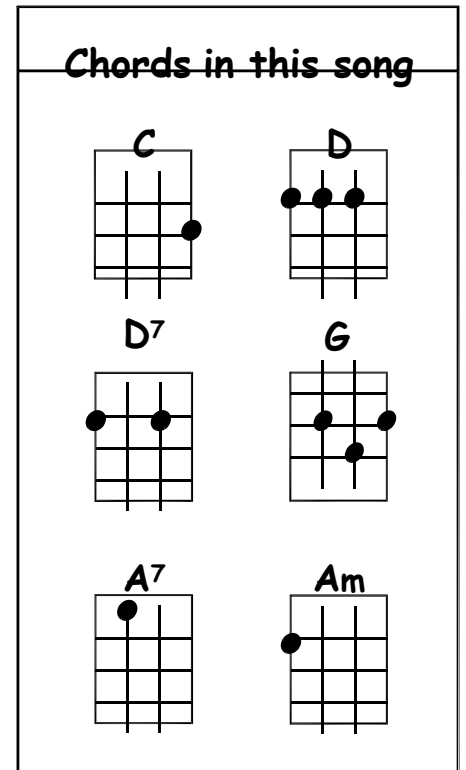

Ripple

Ripple

Robert Hunter 1970, performed by the Grateful Dead. Ukulele arrangement Austin Ukulele Society, 2015.

Intro: 4 beats per chord

G G C C
C C C G
G G C C
G D C G

Verse 1

G
If my words did glow
C
With the gold of sunshine
C G
And my tunes ♪ were played ♪ on a uke ♪ un-strung,
G
Would you hear my voice
C
Come through the music?
G D
Would you hold it near
C G
As it were your own?

Verse 2

G
It's a hand-me-down,
C
The thoughts are broken
C G
Per-haps ♪ they're better ♪ left ♪ un-sung.

♪ = Pause or take a breath

[hold] = Strum the chord once and let it ring

G

I don't know,

C

Don't really care.

♪ Your steps a-lone.

Chorus**Am****D**

Ripple in still water,

G**C**

When there is no pebble tossed,

A7**D7**

Nor wind to blow.

Verse 5**G**