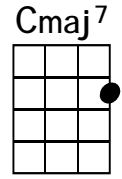

G Em
I climb way up to the top of the stairs,
C D G G
And all my cares just drift , right into space.

CHORUS 1

C Cmaj7 C6 Cmaj7
On the roof, it's peaceful as can be
G Em Am
And there the world be-low can't bother me.
D [stop]
, Let me tell you now...

VERSE 2

G *Resume strumming* Em
When I come home feelin' tired and beat,
C D G G
I go up where the air , is fresh and sweet. [*Up on the roof...*]

G Em
I get away from the hustlin' crowd,
C D G G
And all that rat-race noise , down in the street. [*Up on the roof...*]

CHORDS

, = *Pause or take a breath*

[hold] = *Strum the chord once and let it ring*

[stop] = *Strum the chord once and mute the strings*

Up On the Roof

CHORUS 2

C Cmaj7 C6 Cmaj7
On the roof's, the only place I know,
G Em Am
Where you just have to wish to make it ♪ so.
D [stop]
Let' s go... *Resume strumming*
G G
Up on the roof. [*Up on the roof...*]

Chord diagrams for G, Em, C, D, G, G, C.

At night the stars...