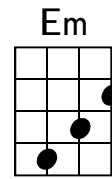

G Em
I climb way up to the top of the stairs,
C D G G
And all my cares just drift , right into space.

CHORUS 1

C Cmaj7 C6 Cmaj7
On the roof, it's peaceful as can be
G Em Am
And there the world be-low can't bother me.
D [stop]
, Let me tell you now...

VERSE 2

G *Resume strumming* Em
When I come home feelin' tired and beat,
C D G G
I go up where the air , is fresh and sweet. [*Up on the roof...*]

G Em
I get away from the hustlin' crowd,
C D G G
And all that rat-race noise , down in the street. [*Up on the roof...*]

CHORDS

, = *Pause or take a breath*

[hold] = *Strum the chord once and let it ring*

[stop] = *Strum the chord once and mute the strings*

Up On the Roof

CHORUS 2

C Cmaj7 C6 Cmaj7
On the roof's, the only place I know,
G Em Am
Where you just have to wish to make it ♪ so.
D [stop]
Let' s go... *Resume strumming*
G G
Up on the roof. [*Up on the roof...*]

Chord diagrams for G, Em, C, D, G, G, C.

At night the stars...