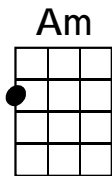

Up On the Roof

Carole King and Gerry Goffin, 1962. Ukulele arrangement Austin Ukulele Society, 2018.

INTRO: 4 beats per strum, with the Intro riff (see page 3)

G Em C D G G

VERSE 1

G Em
When this old world starts getting me down,
C D G G
And people are just too much , for me to face.

G Em
I climb way up to the top of the stairs,
C D G G
And all my cares just drift , right into space.

CHORUS 1

C Cmaj7 C6 Cmaj7
On the roof, it's peaceful as can be
G Em Am
And there the world be-low can't bother me.
D [stop]
, Let me tell you now...

VERSE 2

G *Resume strumming* Em
When I come home feelin' tired and beat,
C D G G
I go up where the air , is fresh and sweet. [*Up on the roof...*]

G Em
I get away from the hustlin' crowd,
C D G G
And all that rat-race noise , down in the street. [*Up on the roof...*]

CHORDS

, = *Pause or take a breath*

[hold] = *Strum the chord once and let it ring*

[stop] = *Strum the chord once and mute the strings*