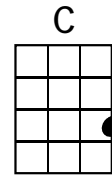

G Em
I climb way up to the top of the stairs,
C D G G
And all my cares just drift , right into space.

CHORUS 1

C Cmaj7 C6 Cmaj7
On the roof, it's peaceful as can be
G Em Am
And there the world be-low can't bother me.
D [stop]
, Let me tell you now...

VERSE 2

G *Resume strumming* Em
When I come home feelin' tired and beat,
C D G G
I go up where the air , is fresh and sweet. [*Up on the roof...*]

G Em
I get away from the hustlin' crowd,
C D G G
And all that rat-race noise , down in the street. [*Up on the roof...*]

CHORDS

, = *Pause or take a breath*

[hold] = *Strum the chord once and let it ring*

[stop] = *Strum the chord once and mute the strings*

Up On the Roof

CHORUS 2

C Cmaj7 C6 Cmaj7
On the roof's, the only place I know,
G Em Am
Where you just have to wish to make it ♪ so.
D [stop]
Let' s go... *Resume strumming*
G G
Up on the roof. [*Up on the roof...*]

Chord diagrams for G, Em, C, D, G, G, C.

At night the stars...