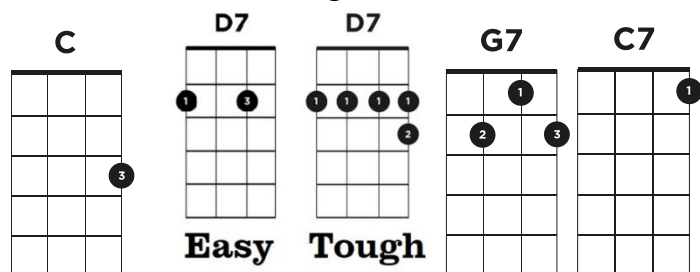

Love Me Tender

Written by George Poulton and Ken Darby

Chords Used in This Song:

Verse 1:

C
Love me tender,
D7
love me sweet,
G7 C
never let me go.
C D7
You have made my life complete,
G7 C
and I love you so.

Chorus 1:

C Cmaj7
Love me tender,
C7 C7
love me true,
F F C
all my dreams fulfilled.
C C7 F D7
For my darlin' I love you,
G7 C
and I always will

Verse 2:

C
Love me tender,
D7
love me long,
G7 C
Take me to your heart.
C D7
For it's there that I belong,
G7 C
and we'll never part.

Chorus 2:

C Cmaj7
Love me tender,
Cmaj7 C7
love me dear,
F F C
Tell me you are mine.
C C7 F D7
I'll be yours through all the years,
G7 C
Through the end of time.

Woodbury Ukulele Band

arr. L Ray, 2019