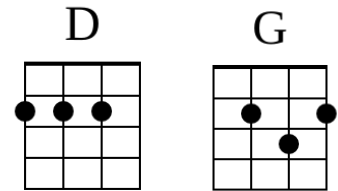

# Back in the High Life Again – by Steve Winwood

D G D Asus4  
 It used to seem to me that my life ran on too fast  
 D G D Asus4  
 And I had to take it slowly just to make the good parts last  
 D G D Asus4  
 But when you're born to run it's so hard to just slow down  
 D G D Asus4  
 So don't be surprised to see me back in that bright part of town

## Chorus

D Em D  
 I'll be back in the high life again  
 G D A D G  
 All the doors I closed one time will open up again  
 D Em D  
 I'll be back in the high life again  
 G D A D G  
 All the eyes that watched me once will smile and take me in  
 D  
 And I'll drink and dance with one hand free  
 Asus D G D  
 Let the world back into me and on I'll be a sight to see  
 D A D G D Asus  
 Back in the high life again

### Chords Used In This Song

### Asus4 chord ukulele