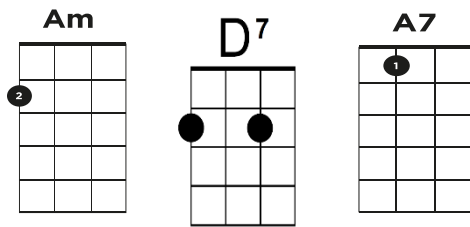

Edelweiss

Written by Richard Rogers and Oscar Hammerstein

Chords Used in this Song

G D G C
Edelweiss, edelweiss
(123 123 123 123) etc.

G Em C D7
Every morning you greet me

G D G C
Small and white, clean and bright

G D7 G
You look happy to meet me

D D G G
Blossom of snow may you bloom and grow

C A7 D D7
Bloom and grow, forever

Strum Pattern:

$\frac{3}{4}$ time: like a waltz; there are 3 even beats to a chord; a little emphasis on the first strum of each chord

G D G C
DDD DDD DDD DDD
(123 123 123 123) etc.

 = Strum once and let it ring

G D G C
Edelweiss, edelweiss

G D7 C G
Bless my homeland forever.

D D G G
Blossom of snow may you bloom and grow

C A7 D D7
Bloom and grow, forever