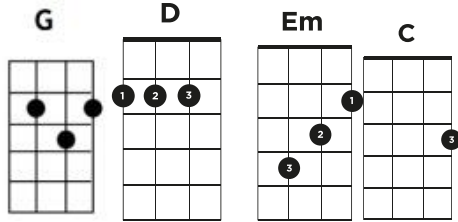

Edelweiss

Written by Richard Rogers and Oscar Hammerstein

Chords Used in this Song

G D G C
Edelweiss, edelweiss
(123 123 123 123) etc.

G Em C D7
Every morning you greet me

G D G C
Small and white, clean and bright

G D7 G
You look happy to meet me

D D G G
Blossom of snow may you bloom and grow

C A7 D D7
Bloom and grow, forever

Strum Pattern:

$\frac{3}{4}$ time: like a waltz; there are 3 even beats to a chord; a little emphasis on the first strum of each chord

G D G C
DDD DDD DDD DDD
(123 123 123 123) etc.

 = Strum once and let it ring

G D G C
Edelweiss, edelweiss

G D7 C G
Bless my homeland forever.

D D G G
Blossom of snow may you bloom and grow

C A7 D D7
Bloom and grow, forever