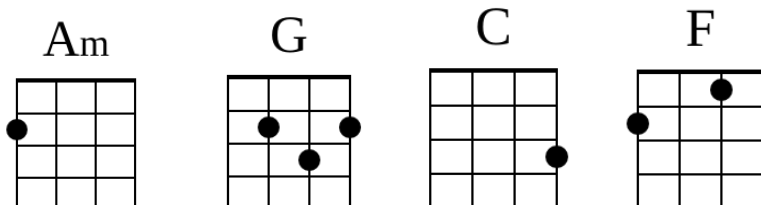

RIPTIDE – written by James Keogh, performed by Vance Joy

Chords Used in this Song:

Strum pattern #1: D D dudu , D D dudu, D D dudu, D D dudu

Strum Pattern #2: D(s)D(s), D(s)D(s) . D(s)D(s), D(s)D(s)udu

Verse 1:

Chorus:

Am G C C
Lady, running down to the riptide, taken away to the
Am G C C
dark side , I wanna be your left hand man
Am G C C
I love you when you're singing that song and I got a lump in my
Am G C C
throat 'cause You're gonna sing the words wrong

Am G C C
dark side , I wanna be your left hand man

Am G C C
I love you when you're singing that song and I got a lump in my

Am G C C
throat 'cause You're gonna sing the words wrong, I got a lump in my

Am G C C
Throat ' cause you're gonna sing the words wrong