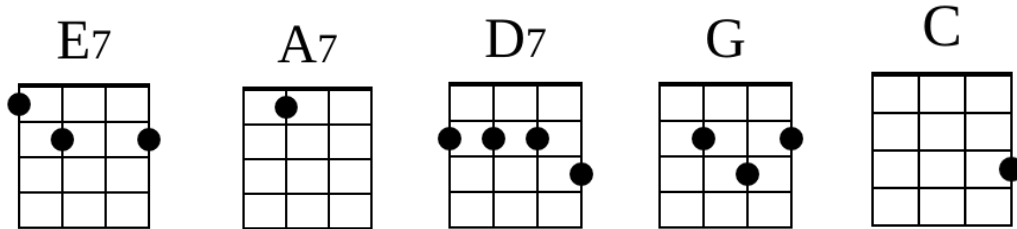

Shine On Harvest Moon – traditional

Chords Used in this song:

E7

A7

Shine on, shine on harvest moon up in the sky

D7

G

I ain't had any lovin' since January, February, June or July

E7

A7

Snow time ain't no time to sit outdoors and spoon

D7

G

C

So shine on, shine on harvest moon (for me and my gal)