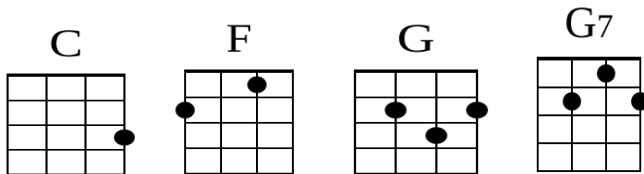

# Silent Night

Traditional

Chords Used in this Song:

Beginner fingerpick pattern ( from top string to bottom):  
1 2 3 4 3 2, for each chord

C C C C  
Silent night, holy night  
G G7 C C  
All is calm, all is bright  
F F C C  
Round yon virgin, mother and child  
F F C C  
Holy infant, so tender and mild  
G7 G7 C C  
Sleep in heavenly peace  
C G7 C C  
Sleep in heavenly peace.