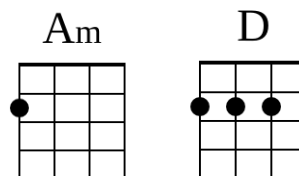

Spooky

Verse 1

Am
In the cool of the evening
D **Am7** **D**
When everything is gettin' kind of groovy
Am
You call you up and ask me
D **Am7** **D**
Would I like to go with you and see a movie
Am
First I say no I've got some plans for the night
D* **Dm7--**
And then I stop - and say all right
Am
Love is kinda crazy
D **Am7** **Em7--**
With a spooky little girl like you

Verse 2

Am
You always keep me guessing
D **Am7** **D**
I never seem to know what you are thinking
Am
And if a boy looks at you
D **Am7** **D**
It's sure your little eye will be a'winking
Am
I get confused, I never know where I stand
D* **Dm7--**
And then you smile- and hold my hand
Am
Love is kinda crazy
D **Am7** **Em7**
With a spooky little girl like you

Chords Used in This Song:

Or

Interlude

Am D Am7 D Am D Am7 D

Verse 3

Am
If you decide some day
D Am7 D
To stop this little game that you are playing
Am
I'm gonna tell you all the things
D Am7 D
My heart's been a-dying to be saying
Am
Just like a ghost you've been a-haunting my dreams
D* Dm7--
But now I know- you're not what you seem
Am
Love is kinda crazy
D Am7 Em7 Am7 Em7 --
With a spooky little girl like youspooky

Chords Used in This Song:

Am

D

Am7

Dm7

Or

Dm

Em7