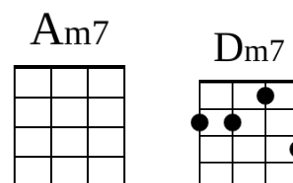

Spooky

Verse 1

Am
In the cool of the evening
D **Am7** **D**
When everything is gettin' kind of groovy
Am
You call you up and ask me
D **Am7** **D**
Would I like to go with you and see a movie
Am
First I say no I've got some plans for the night
D* **Dm7--**
And then I stop - and say all right
Am
Love is kinda crazy
D **Am7** **Em7--**
With a spooky little girl like you

Verse 2

Am
You always keep me guessing
D **Am7** **D**
I never seem to know what you are thinking
Am
And if a boy looks at you
D **Am7** **D**
It's sure your little eye will be a'winking
Am
I get confused, I never know where I stand
D* **Dm7--**
And then you smile- and hold my hand
Am
Love is kinda crazy
D **Am7** **Em7**
With a spooky little girl like you

Chords Used in This Song:

Or

Interlude

Am D Am7 D Am D Am7 D

Verse 3

Am
If you decide some day
D Am7 D
To stop this little game that you are playing
Am
I'm gonna tell you all the things
D Am7 D
My heart's been a-dying to be saying
Am
Just like a ghost you've been a-haunting my dreams
D* Dm7--
But now I know- you're not what you seem
Am
Love is kinda crazy
D Am7 Em7 Am7 Em7 --
With a spooky little girl like youspooky

Chords Used in This Song:

Am

D

Am7

Dm7

Or

Dm

Em7