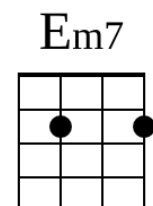

Spooky

Verse 1

Am
In the cool of the evening
D **Am7** **D**
When everything is gettin' kind of groovy
Am
You call you up and ask me
D **Am7** **D**
Would I like to go with you and see a movie
Am
First I say no I've got some plans for the night
D* **Dm7--**
And then I stop - and say all right
Am
Love is kinda crazy
D **Am7** **Em7--**
With a spooky little girl like you

Verse 2

Am
You always keep me guessing
D **Am7** **D**
I never seem to know what you are thinking
Am
And if a boy looks at you
D **Am7** **D**
It's sure your little eye will be a'winking
Am
I get confused, I never know where I stand
D* **Dm7--**
And then you smile- and hold my hand
Am
Love is kinda crazy
D **Am7** **Em7**
With a spooky little girl like you

Chords Used in This Song:

Or

Interlude

Am D Am7 D Am D Am7 D

Verse 3

Am
If you decide some day
D Am7 D
To stop this little game that you are playing
Am
I'm gonna tell you all the things
D Am7 D
My heart's been a-dying to be saying
Am
Just like a ghost you've been a-haunting my dreams
D* Dm7--
But now I know- you're not what you seem
Am
Love is kinda crazy
D Am7 Em7 Am7 Em7 --
With a spooky little girl like youspooky

Chords Used in This Song:

Am

D

Am7

Dm7

Or

Dm

Em7