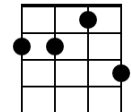

Spooky

Verse 1

Am
In the cool of the evening
D **Am7** **D**
When everything is gettin' kind of groovy
Am
You call you up and ask me
D **Am7** **D**
Would I like to go with you and see a movie
Am
First I say no I've got some plans for the night
D* **Dm7--**
And then I stop - and say all right
Am
Love is kinda crazy
D **Am7** **Em7--**
With a spooky little girl like you

Chords Used in This Song:

Or

Interlude

Am D Am7 D Am D Am7 D

Verse 3

Am
If you decide some day
D Am7 D
To stop this little game that you are playing
Am
I'm gonna tell you all the things
D Am7 D
My heart's been a-dying to be saying
Am
Just like a ghost you've been a-haunting my dreams
D* Dm7--
But now I know- you're not what you seem
Am
Love is kinda crazy
D Am7 Em7 Am7 Em7 --
With a spooky little girl like youspooky

Chords Used in This Song:

Am

D

Am7

Dm7

Or

Dm

Em7