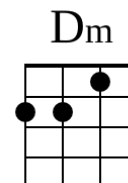

Spooky

Verse 1

Am
In the cool of the evening
D **Am7** **D**
When everything is gettin' kind of groovy
Am
You call you up and ask me
D **Am7** **D**
Would I like to go with you and see a movie
Am
First I say no I've got some plans for the night
D* **Dm7--**
And then I stop - and say all right
Am
Love is kinda crazy
D **Am7** **Em7--**
With a spooky little girl like you

Verse 2

Am
You always keep me guessing
D **Am7** **D**
I never seem to know what you are thinking
Am
And if a boy looks at you
D **Am7** **D**
It's sure your little eye will be a'winking
Am
I get confused, I never know where I stand
D* **Dm7--**
And then you smile- and hold my hand
Am
Love is kinda crazy
D **Am7** **Em7**
With a spooky little girl like you

Chords Used in This Song:

Or

Interlude

Am D Am7 D Am D Am7 D

Verse 3

Am
If you decide some day
D Am7 D
To stop this little game that you are playing
Am
I'm gonna tell you all the things
D Am7 D
My heart's been a-dying to be saying
Am
Just like a ghost you've been a-haunting my dreams
D* Dm7--
But now I know- you're not what you seem
Am
Love is kinda crazy
D Am7 Em7 Am7 Em7 --
With a spooky little girl like youspooky

Chords Used in This Song:

Am

D

Am7

Dm7

Or

Dm

Em7