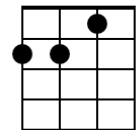

Spooky

Verse 1

Am
In the cool of the evening
D **Am7** **D**
When everything is gettin' kind of groovy
Am
You call you up and ask me
D **Am7** **D**
Would I like to go with you and see a movie
Am
First I say no I've got some plans for the night
D* **Dm7--**
And then I stop - and say all right
Am
Love is kinda crazy
D **Am7** **Em7--**
With a spooky little girl like you

Chords Used in This Song:

Or

Interlude

Am D Am7 D Am D Am7 D

Verse 3

Am
If you decide some day
D Am7 D
To stop this little game that you are playing
Am
I'm gonna tell you all the things
D Am7 D
My heart's been a-dying to be saying
Am
Just like a ghost you've been a-haunting my dreams
D* Dm7--
But now I know- you're not what you seem
Am
Love is kinda crazy
D Am7 Em7 Am7 Em7 --
With a spooky little girl like youspooky

Chords Used in This Song:

Am

D

Am7

Dm7

Or

Dm

Em7