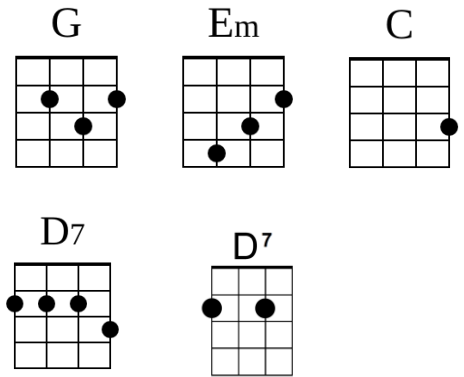

Stand By Me - by Ben E. King

Verse 1

--- G G
When the night has come
--- Em Em
And the land is dark
-- C D7 G G
And the moon is the only light we see
-- G G
No I won't be afraid
--- Em Em
No I won't be afraid
--- C D7 G G
Just as long as you stand, stand by me (and darling, darling)

Chorus

G G
Stand by me
--- Em Em
Oh, now, now, stand by me
C D7 G G
Stand by me, stand by me

Verse 2

--- G G
If the sky that we look upon
Em Em
Should tumble and fall
C D7 G G
And the mountain should crumble to the sea
--- G G
I won't cry, I won't cry
--- Em Em
No I won't shed a tear
-- C D7 G G
Just as long as you stand, stand by me (and darling, darling)

CHORDS USED IN THIS SONG:

Chorus

G G
Stand by me
--- Em Em
Oh, now, now, stand by me
C D7 G G
Stand by me, stand by me (Whenever you're in trouble won't you)

Chorus/ Finale

G G
Stand by me
Em Em
Oh, now, now, stand by me
C D7 G G
Oh, Stand by me, stand by me, stand by me (darling, darling)
G G
Stand by me
Em Em
Stand by me
C D7 G
Oh stand by me, stand by me, stand by me