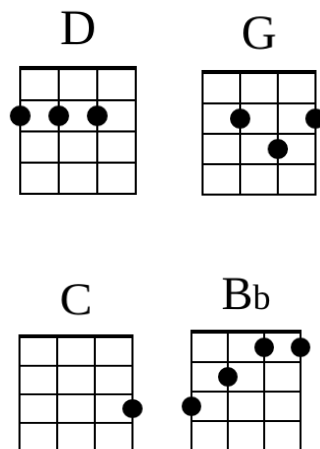

Sweet Home Alabama

by Ronnie Van Zant / Gary Robert Rossington / Edward King

Verse 1:

D C G G
Big wheels keep on turning
D C G G
Carry me home to see my kin
D C G G
Singing songs about the south-land
D C G G
I miss 'ole' 'bamy once again - And I think it's a sin,
yes
D C G G
Well I heard Mister Young sing about her
D C G G
Well I heard old Neil put her down
D C G G
Well, I hope Neil Young will remember
D C G G
A southern man don't need him around anyhow

Chorus:

D C G G
Sweet home Alabama
D C G G
Where the skies are so blue
D C G G
Sweet home Alabama
D C G G
Lord, I'm coming home to you

Verse 2:

D C G G Bb C D
In Birmingham they love the Gov'nor, boo hoo ooo
D C G G
Now we all did what we could do

Chords Used in this Song:

Strum pattern:

D D dudu , D D dudu, D D dudu, D D dudu
1 & 2e&a , 1 & 2e&a, 1 & 2e&a, 1 &
2e&a

D C G G
Now Watergate does not bother me
D C G G
Does your conscience bother you - Tell the truth

Chorus:

D C G G
Sweet home Alabama
D C G G
Where the skies are so blue
D C G G
Sweet home Alabama
D C G G
Lord, I'm coming home to you, here I come Alabama

Verse 3:

D C G G
Now Muscle Shoals has got the Swampers
D C G G
And they've been known to pick a song or two
D C G G
Lord they get me off so much
D C G G
They pick me up when I'm feeling blue, Now how bout you?