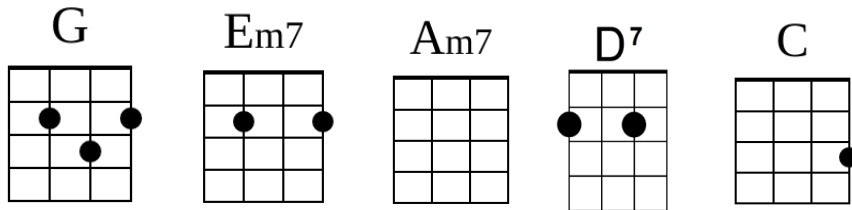

You Send Me - Sam Cooke

Chords Used in this Song:

Verse 1

G Em7 Am7 D7
 Darlin' you- oooo send
G Em7 Am7 D7
 I know that you- oooo send me
G Em7 Am7 D7
 Darlin' you-oooo send me
G C G
 Honest you do, honest you do, honest you do.
D7
 Whoa-oh-ohhhh

Strum Pattern:

This song swings along in 2;
so 2 strums per chord like this

Verse 2

G Em7 Am7 D7
 Darlin' you -oooo thrill me
G Em7 Am7 D7
 you-oooo thrill me
G Em7 Am7 D7
 Darlin' you-oooo thrill me
G C G G
 Honest you do.

Bridge

Am7 **D7** **G** **Em7**
At first I thought it was infat-u- ation
Am7 **D7** **G** **Em7**
But oh, it's lasted so long
Am7 **D7** **G** **Em**
Now I find myself wanting
Am7 **Am7** **D7**
To marry you and take you home
(----- no chord)
Whoa -oh- oh -oh-oh -oh -oh

G **C** **Em7**----- (slow arpeggio- one string at a time)
Honest you do.