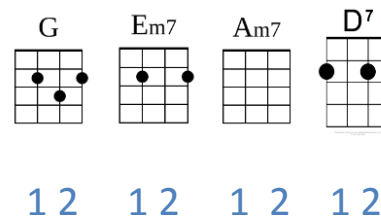

You Send Me - Sam Cooke

Chords Used in this Song:

Verse 1

G Em7 Am7 D7
 Darlin' you- oooo send
G Em7 Am7 D7
 I know that you- oooo send me
G Em7 Am7 D7
 Darlin' you-oooo send me
G C G
 Honest you do, honest you do, honest you do.
D7
 Whoa-oh-ohhhh

Strum Pattern:

This song swings along in 2;
so 2 strums per chord like this

Verse 2

G Em7 Am7 D7
 Darlin' you -oooo thrill me
G Em7 Am7 D7
 you-oooo thrill me
G Em7 Am7 D7
 Darlin' you-oooo thrill me
G C G G
 Honest you do.

Bridge

Am7 **D7** **G** **Em7**
At first I thought it was infat-u- ation
Am7 **D7** **G** **Em7**
But oh, it's lasted so long
Am7 **D7** **G** **Em**
Now I find myself wanting
Am7 **Am7** **D7**
To marry you and take you home
(----- no chord)
Whoa -oh- oh -oh-oh -oh -oh

G **C** **Em7**----- (slow arpeggio- one string at a time)
Honest you do.