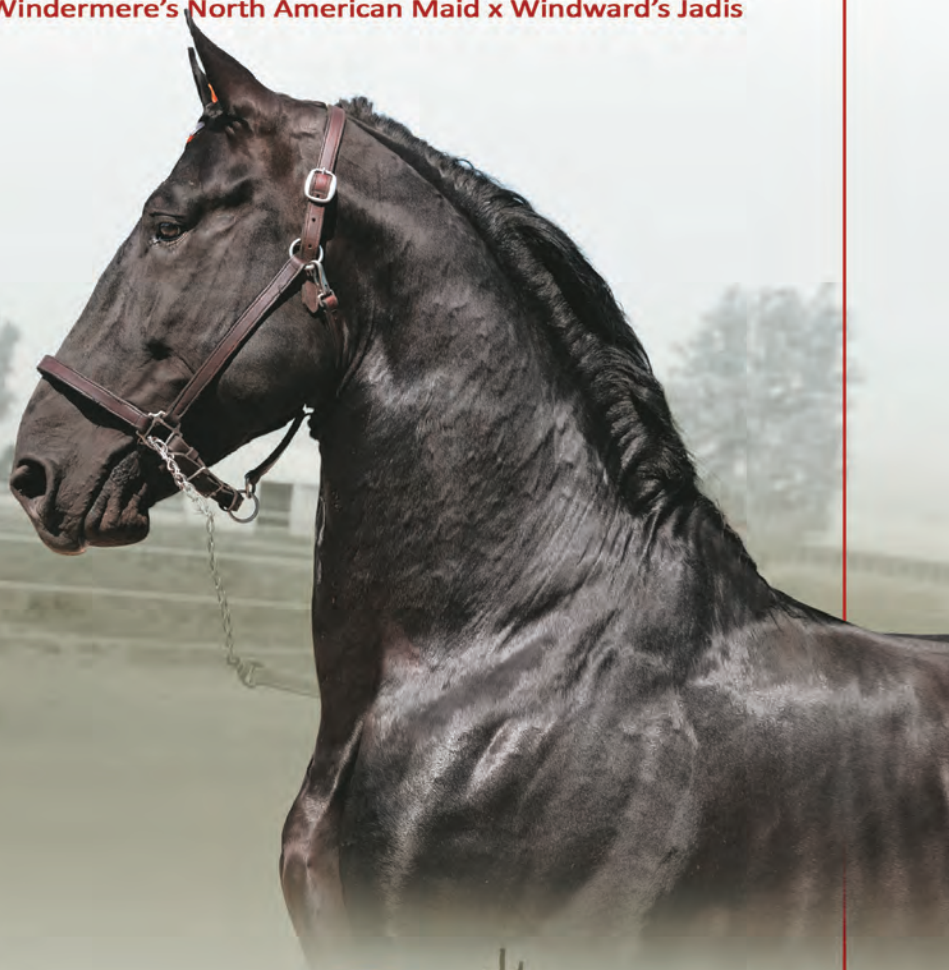

RRA'S JADIS YANKEE

Windermere's North American Maid x Windward's Jadis

Summit