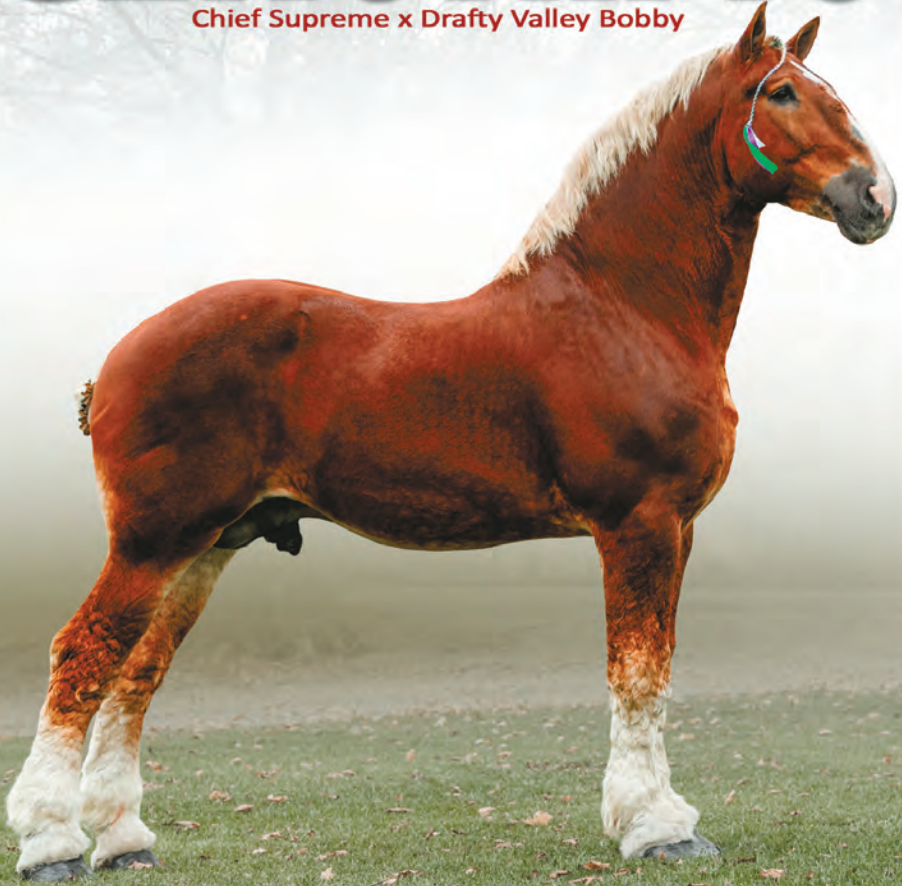

SWITZERLAND COUNTY GERONIMO

Chief Supreme x Drafty Valley Bobby

CACTUS ACRES

QUINCY MICHIGAN

488 Quincy Grange Rd. | Quincy Michigan 49082 | (517) 227 - 8823