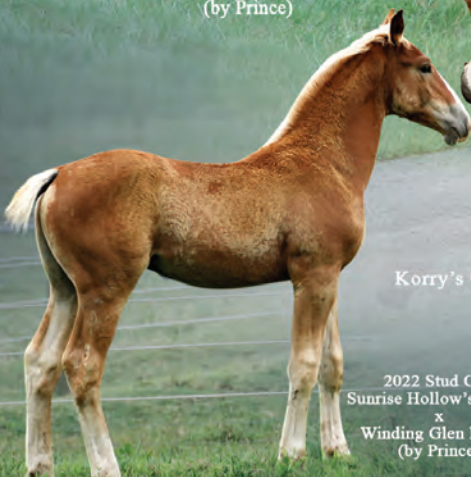

2022 Stud Colt
CF Wickwire x L-Valley Jubilee
(by Prince)

3 Yr. Old Stallion
Korry's Captain x L-Valley Darlene
(by Prince)

2022 Stud Colt
Sunrise Hollow's Champ
x
Winding Glen Barbic
(by Prince)

2022 Filly
Sunrise Hollow's Champ
x
L-Valley Princess Oakley
(by Prince)