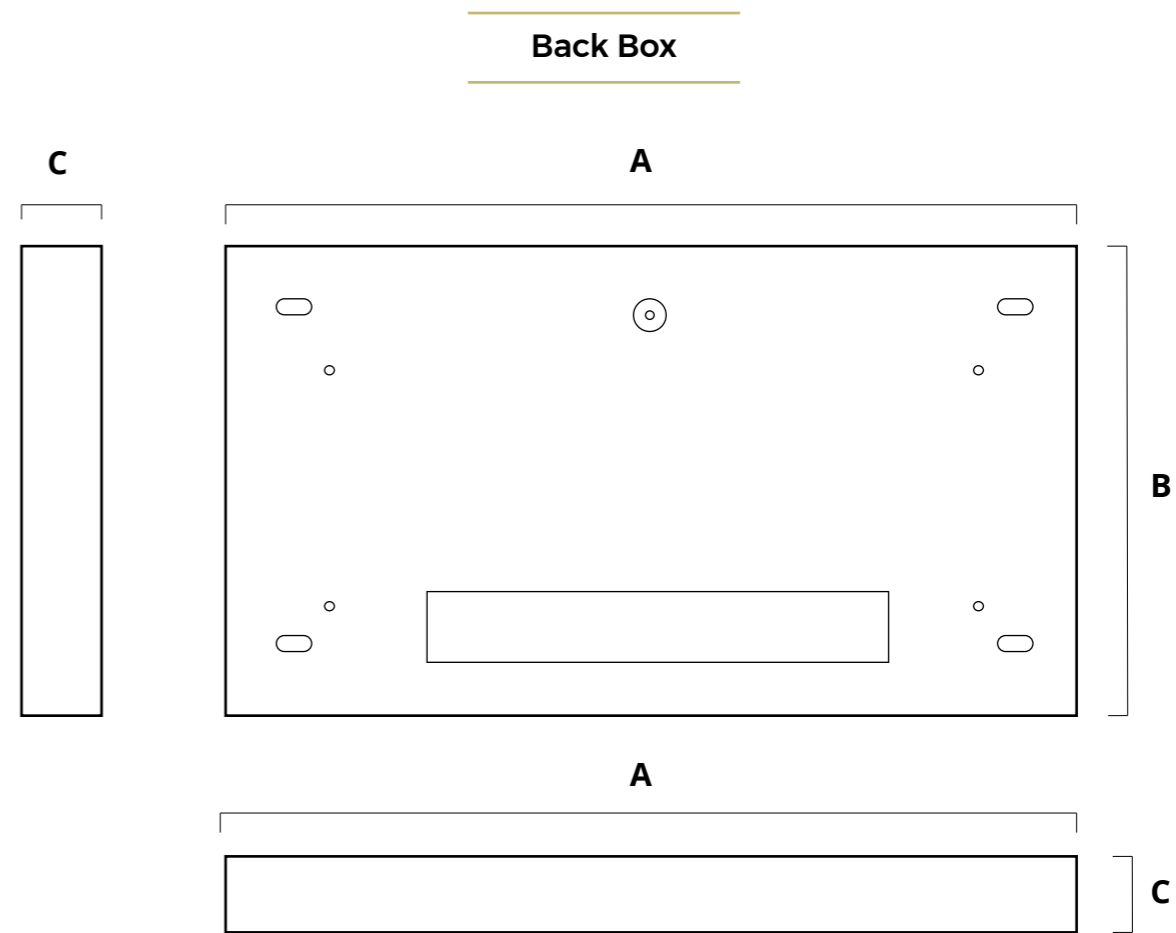

Lifestyle Range Dimensions

Back Box & Television Screen Dimensions

Key	19"	27"	32"	42"	55"
A	452.5	635	741	980	1260.3
B	281.5	386	447	590	741.5
C	44	44	60	60	60
D	458	641.5	747	990	1266
E	287	391.5	451	590	747
F	44	44	60	59	59

Packing Dimensions

Width	553	735	820	1200	1500
Height	497	550	520	650	1200
Depth	180	180	100	100	200
Weight	11kg	16kg	22kg	29kg	40kg

! Measurements are in millimetres (mm) unless otherwise stated.