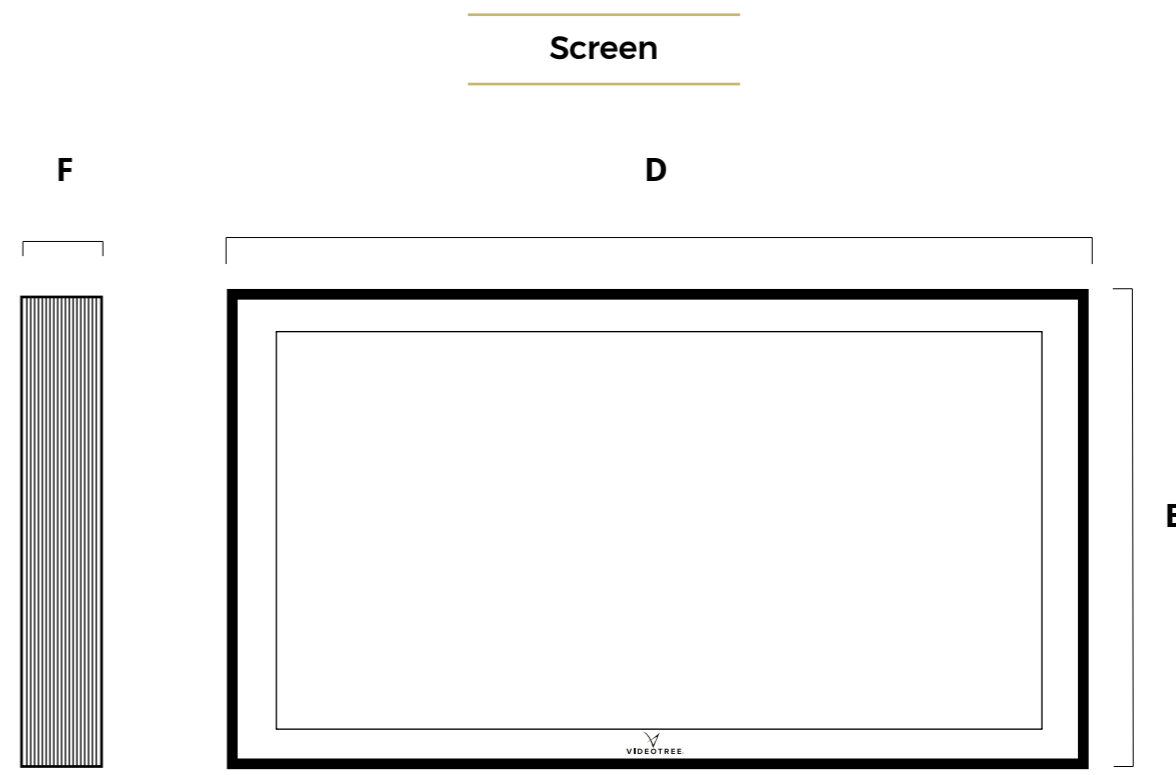

Lifestyle Range Dimensions

Back Box & Television Screen Dimensions

Key	19"	27"	32"	42"	55"
A	452.5	635	741	980	1260.3
B	281.5	386	447	590	741.5
C	44	44	60	60	60
D	458	641.5	747	990	1266
E	287	391.5	451	590	747
F	44	44	60	59	59

Packing Dimensions

Width	553	735	820	1200	1500
Height	497	550	520	650	1200
Depth	180	180	100	100	200
Weight	11kg	16kg	22kg	29kg	40kg

! Measurements are in millimetres (mm) unless otherwise stated.