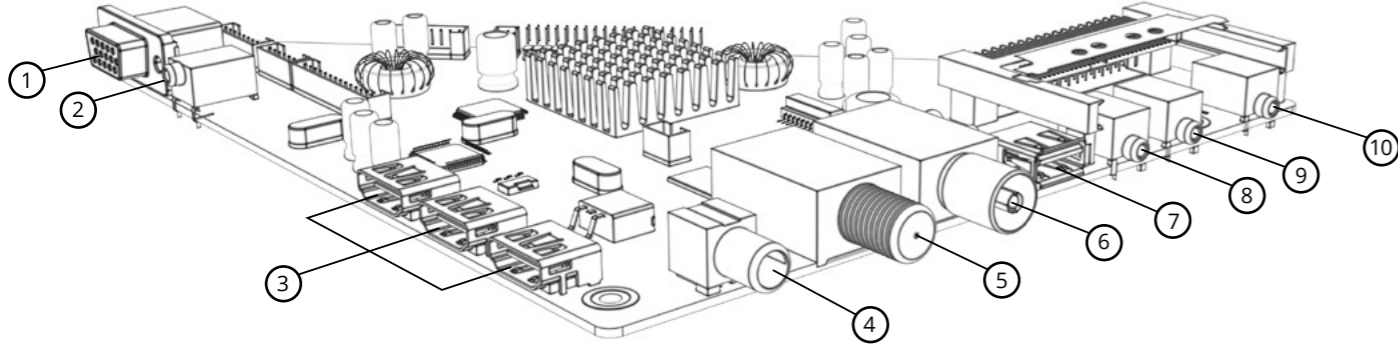

1. VGA
2. PC Audio
3. HDMI
4. SPDIF
5. DVBS/2
6. DVBT/2
7. USB
8. Headphones
9. Component
10. Mini AV

Control & Inputs
3 x HDMI Inputs
SCART CVBS / RGB
PC Input with Audio
Reverse Infra-Red Port
Terrestrial Tuner (DVB-T / T2)
Satellite Tuner (DVB-S / S2)
IPTV Connectivity (Optional Extra)
External Source Selection on TV

Each Videotree television comes with our very own control system, designed & built right here in Britain.

Built in to every Videotree television is our very own control system - patented technology, designed and manufactured in the UK by our expert team of technicians.

Each control system comes with a range of inputs and feeds, making every Videotree television ideal for both the home and professional environments where multi-room and multi-channel functionality is key.