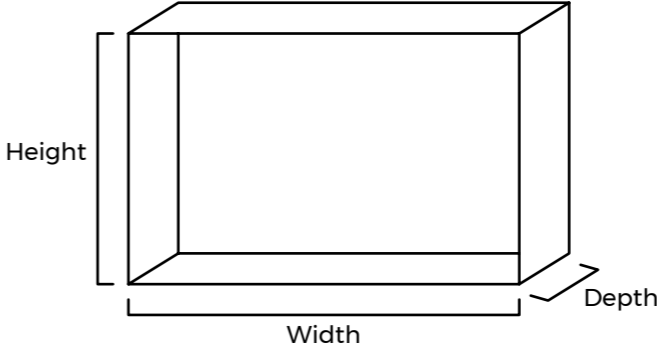

Videotree In-Wall Television's are quick & easy to install:

1. Note the correct measurements for your television using the guides on pages 5 & 6.
2. Select the most appropriate wall to install your television - taking into account height, viewing angles, direct sunlight and access to the appropriate electrical points.
3. Using the 'cut-out dimensions' below as a guide, create the in-wall cut-out for your television in the wall of your choice. Ensure that there is access to the electrical points required.
4. Slot the back-box in to the wall and fix in place using bolts or screws as required (not supplied).
5. Ensure your television is correctly connected to the electrical points (this may require two people) then remove the magnet cover and slot the television in to the back-box. Seal the edges with a waterproof sealant and your television installation is complete.