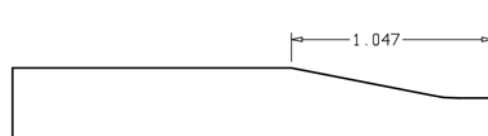

Slab Drawer Fronts

13/16" thick  
P-25

P-35

1/2" thick  
P-26

P-36

P-27

P-37

P-28