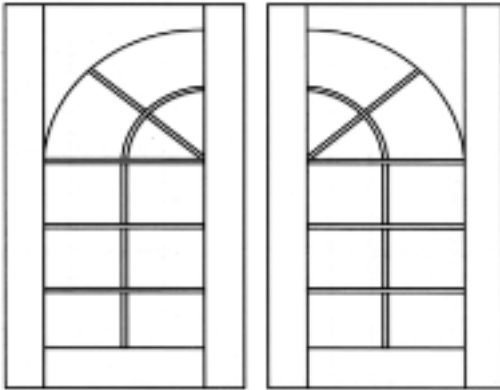

# Specialty Mullion Doors

**CENTRAL DOOR CO.**

**Small Mullion**  
5/8" wide

**10 Lite**

MDF - Design Price \$100.00  
Solid Wood -Design Price: \$175.00

**X Mullion**

Solid Wood -Design Price: \$50.00

**7 Lite**