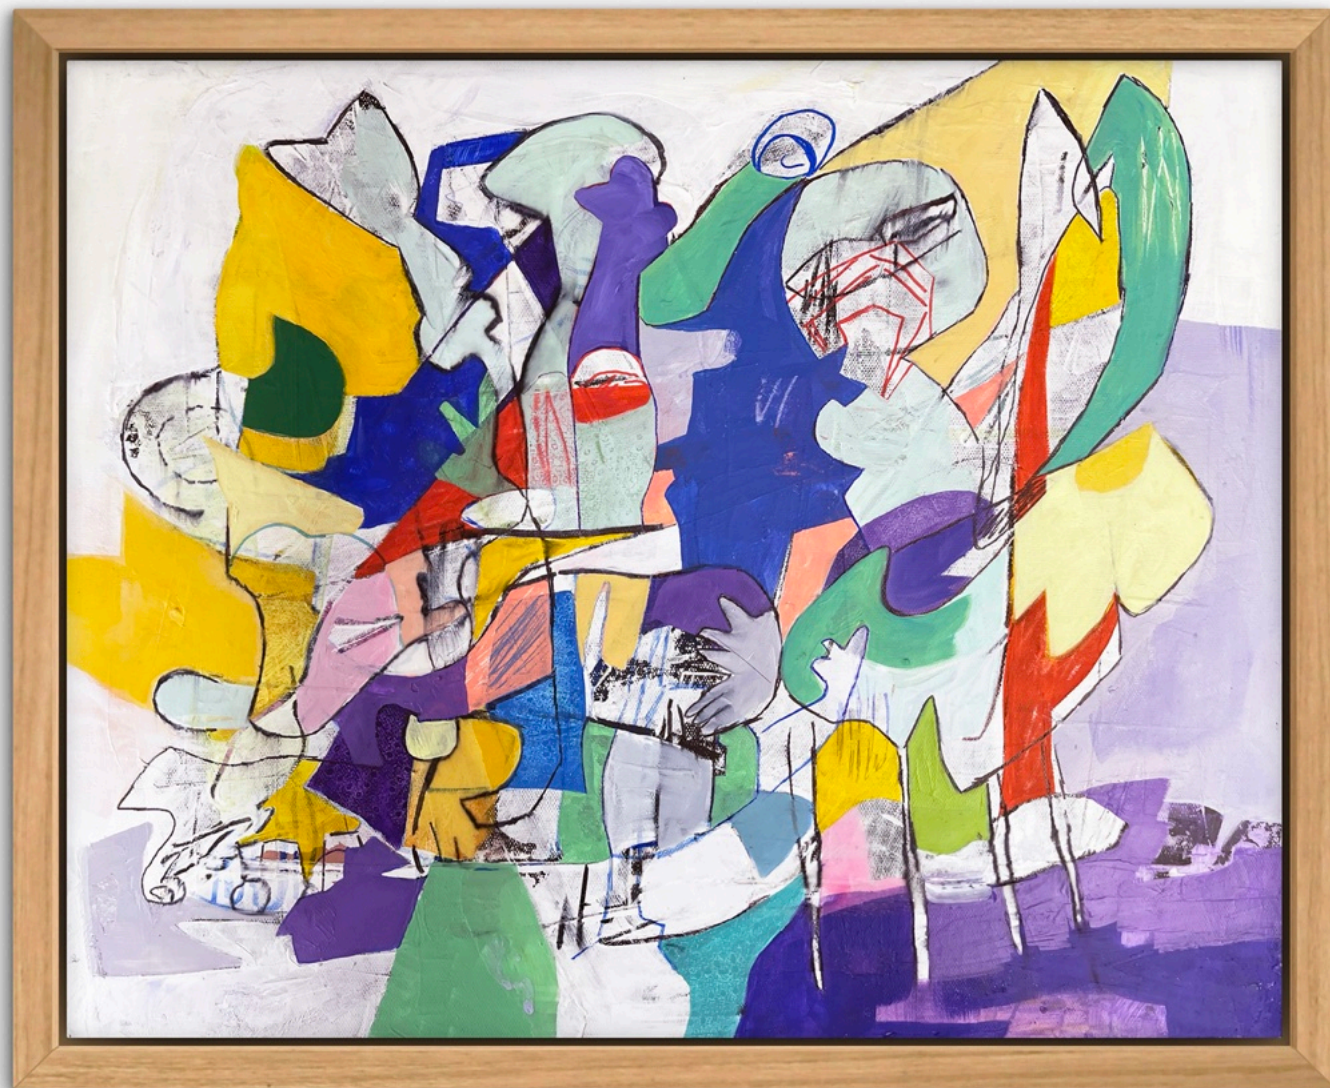

"Throughout the Night" 60" x 60" (152 x152 cm)
oil on canvas
stretched on wood.
2024
From the series "The Mirror of Water"

"PERPETUA"

from the series "Pareidolia. The Discomfort Zone"

acrylic on canvas

60"x 80" _ 152 x 203 cm

"RAIN CHECK"

from the series "Travel Diaries"
oil on canvas
61"x 68" _ 155 x172 cm
2023
ships rolled

"Obnixely"
mixed media on canvas 16" x
20" (41 x 51 cm)
From the series "Travel
Diaries"
FRAMED

“Apogee”
mixed media on canvas 16”
x 20” (41 x 51 cm)
From the series “Travel
Diaries”
FRAMED

"Gardyloo"

mixed media on canvas 16" x

20" (41 x 51 cm)

From the series "Travel
Diaries"

FRAMED

“Cabotage”

mixed media on canvas 16” x
20” (41 x 51 cm)

From the series “Travel Diaries”
FRAMED

"Hullabaloo"
mixed media on canvas 16"
x 20" (41 x 51 cm)
From the series "Travel
Diaries"
FRAMED

"Saccadic"
mixed media on canvas 16" x
20" (41 x 51 cm)
From the series "Travel Diaries"
FRAMED

"Es Caragol"
mixed media on canvas 20" x
16" (51 x 41 cm)
From the series "Travel Diaries
FRAMED