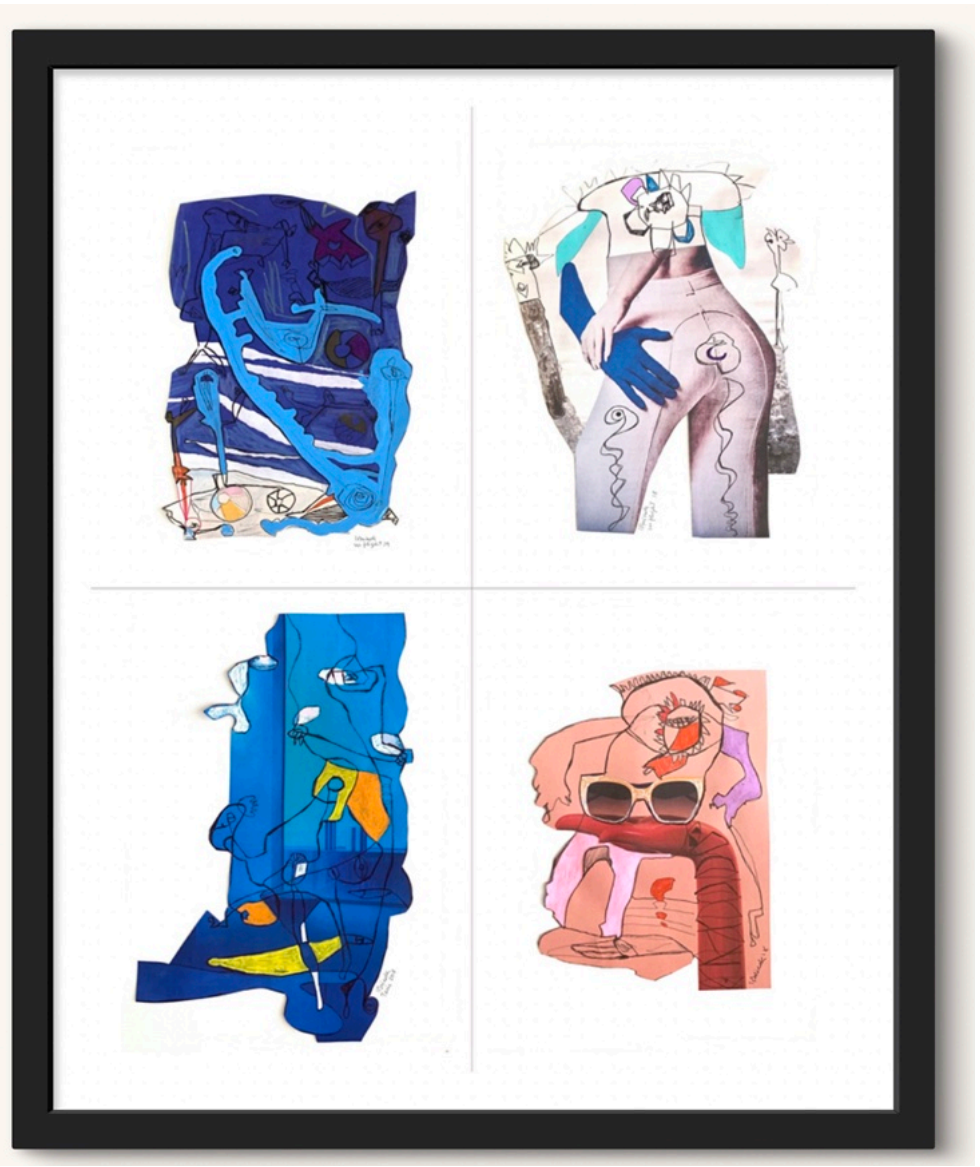

"IN FLIGHT"

collage

30" x 23"

(76 x 58cm)

framed with plexiglass

and black metal

2018