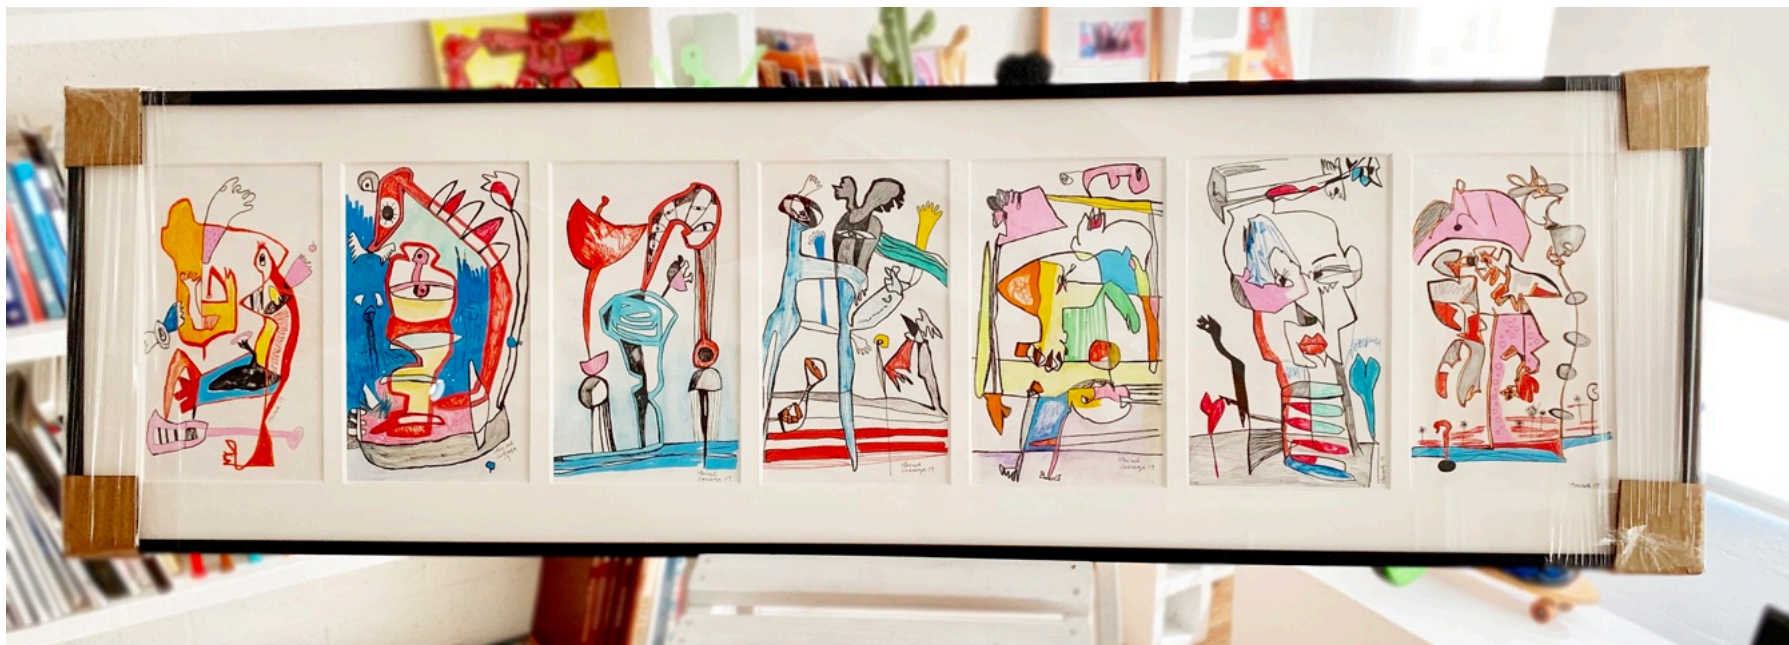

"CORCEGA"

mixed media drawings
14" x 46" _ 35.5 x 116 cm
2020

framed with metal black moulding and plexiglass