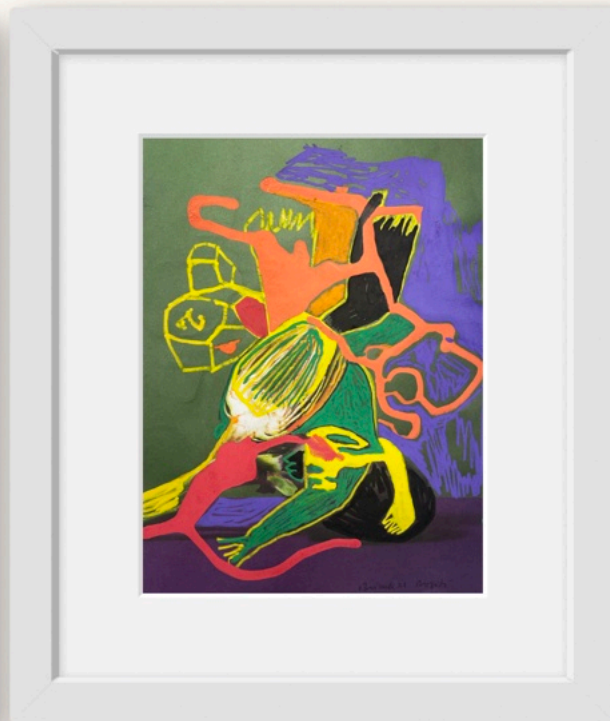

“FUN DAYS”/ “ MINDSET”/ ”FOOD FOR YOUR THOUGHTS”

drawings on magazine papers

acrylic on magazine paper

10.5” x 7.5” _ 27 x19.5 cm

2021

these are framed separately with white moulding and plexiglass

sells together or separated