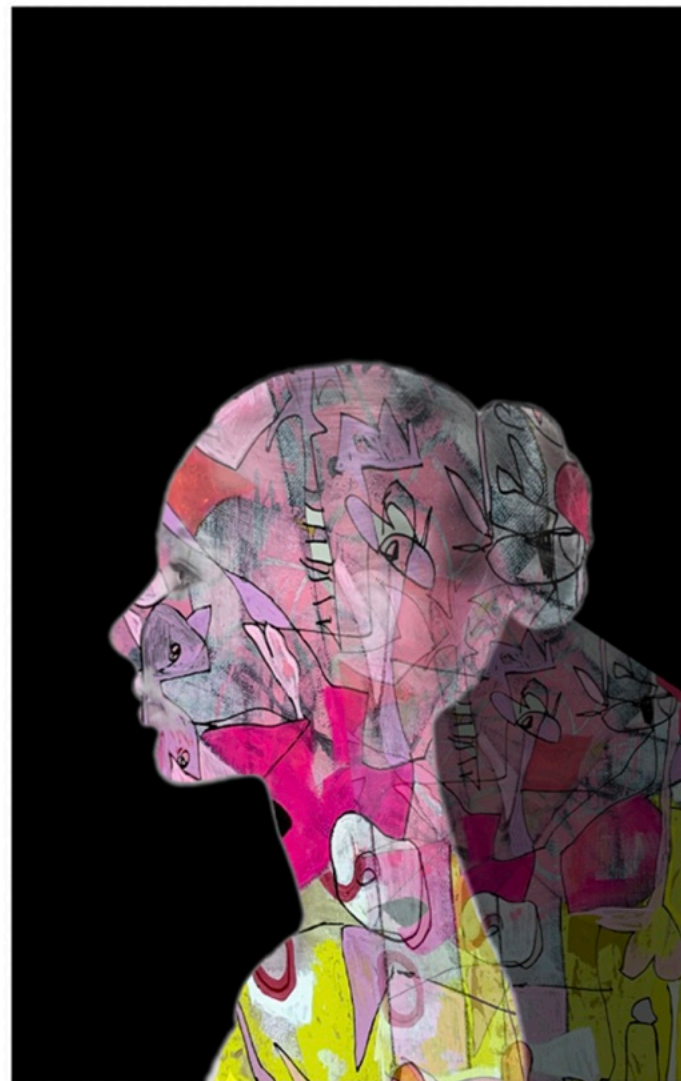

“So that you will hear me”

from the series “Love poems from Pablo Neruda”
mixed media on paper monotype
30” x 20”_ 76 x 51 cm
2020

framed with white moulding and plexiglass