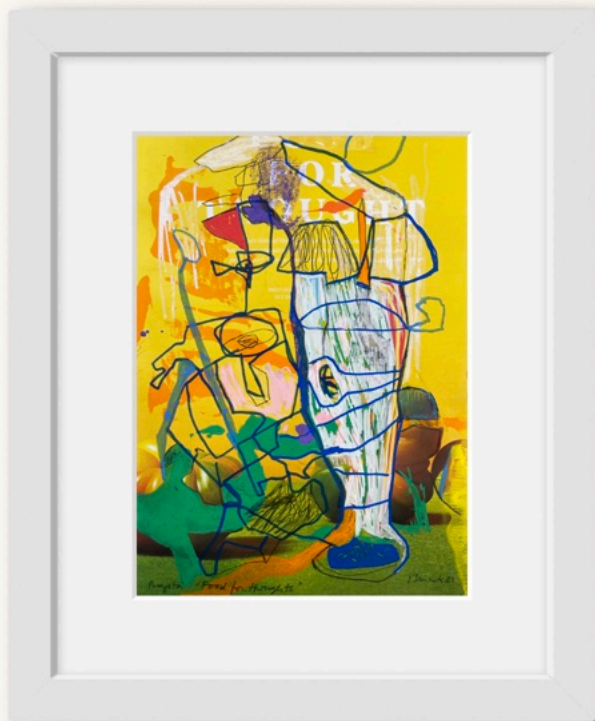

“FUN DAYS”/ “ MINDSET”/ ”FOOD FOR YOUR THOUGHTS”

drawings on magazine papers

acrylic on magazine paper

10.5” x 7.5” _ 27 x19.5 cm

2021

these are framed separately with white moulding and plexiglass

sells together or separated