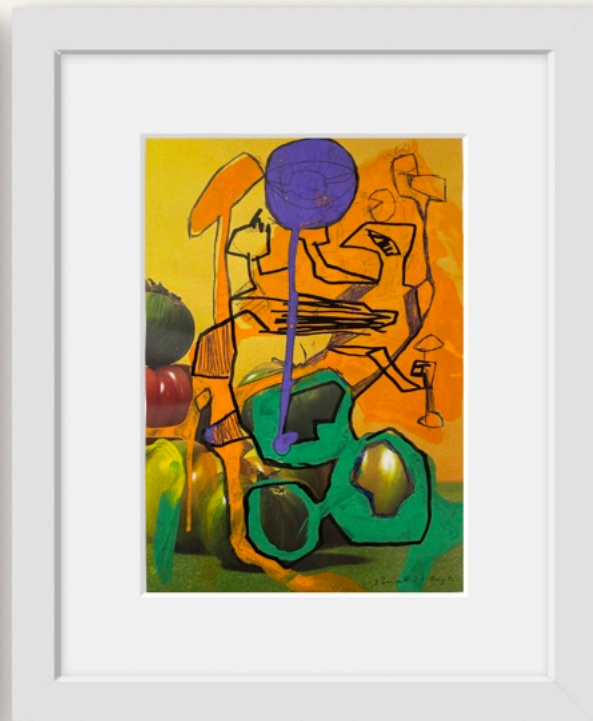

“FUN DAYS”/ “ MINDSET”/ ”FOOD FOR YOUR THOUGHTS”

drawings on magazine papers

acrylic on magazine paper

10.5” x 7.5” _ 27 x19.5 cm

2021

these are framed separately with white moulding and plexiglass

sells together or separated