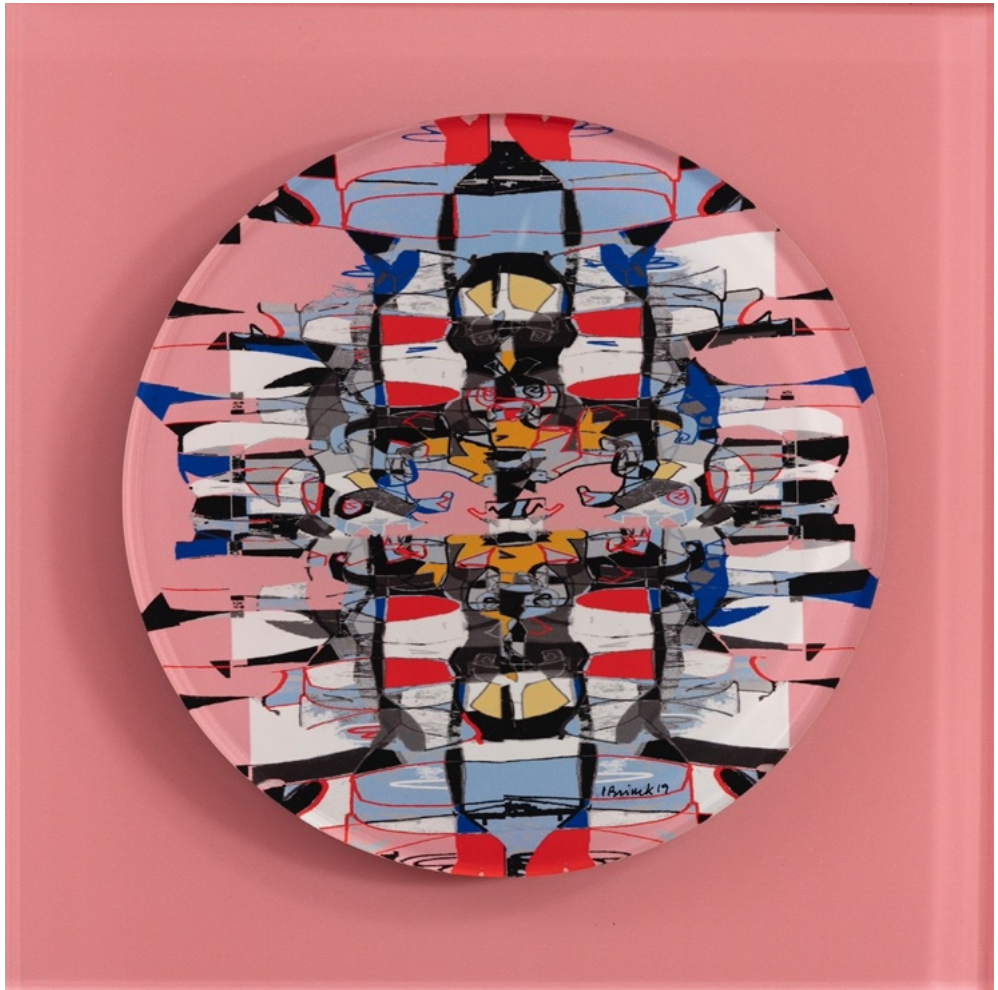

"HARD DISK 4"

Ink on acrylic
WALL SCULPTURE
16"x 16" _40 x 40 cm _2019