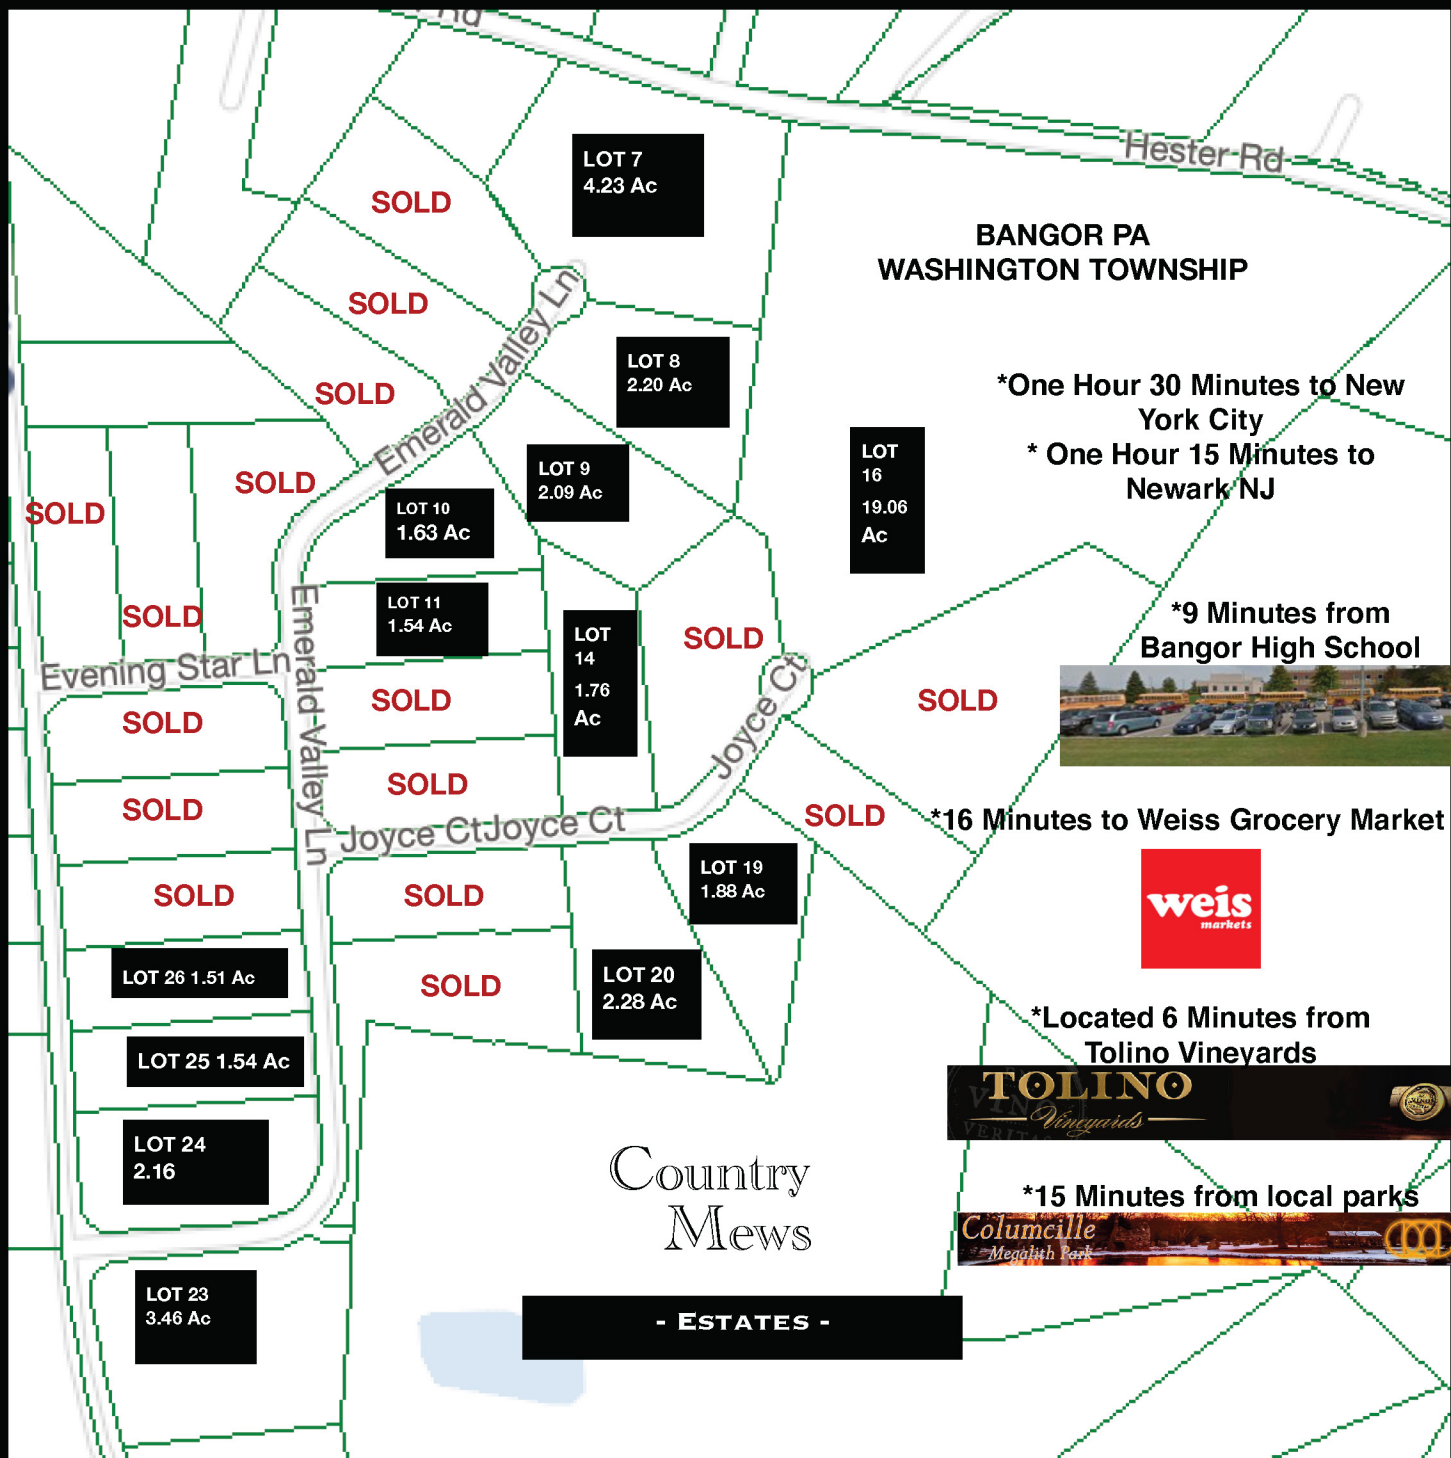

New Construction Starting at \$575,000 ~ Home Sites 1.5 to 4 Acres!

BANGOR PA
WASHINGTON TOWNSHIP

*One Hour 30 Minutes to New York City
* One Hour 15 Minutes to Newark NJ

*9 Minutes from Bangor High School

*16 Minutes to Weiss Grocery Market

*Located 6 Minutes from Tolino Vineyards

*15 Minutes from local parks

Country
Mews

- ESTATES -