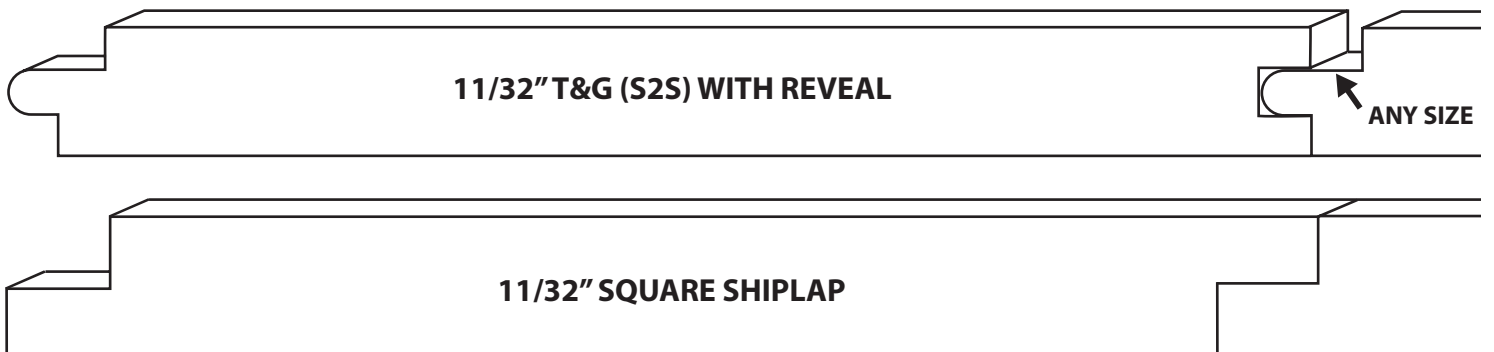

WESTERN RED CEDAR INTERIOR CEILING & WALLS – KILN DRIED

Clear A vertical grain
Interior ceiling and walls not as thick as exterior siding

1 1/32x3-1/2	/ lin. ft.
1 1/32x5-1/2	/ lin. ft.

Prices are for orders of 1000 square ft. of coverage.