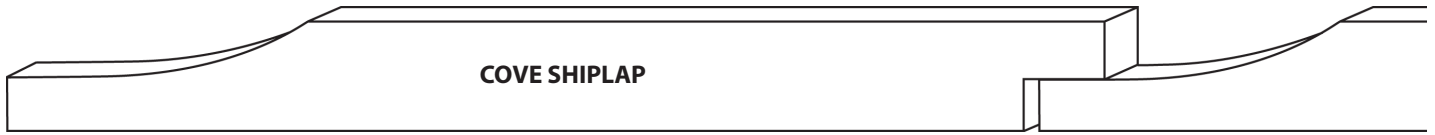

COVE SHIPLAP

BEVELED CHANNEL SHIPLAP

SQUARE CHANNEL SHIPLAP

3/4" RABBETED BEVEL SIDING (S1S2E)

3/4" T&G (V1S-S2S) 3/32" V

3/4" T&G (S2S) WITH REVEAL

ANY SIZE

Call for Current Prices