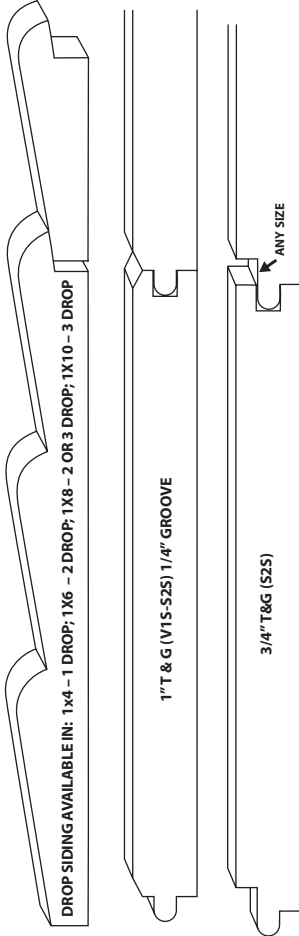

PINE SIDING

For smaller budget jobs. Pine #1 and #2 common mixture tight knots (not finger jointed) in any pattern.

1x4	Pine kiln dried #1 and #2 mixture	/ lin. ft.
1x6	Pine kiln dried #1 and #2 mixture	1. / lin. ft.