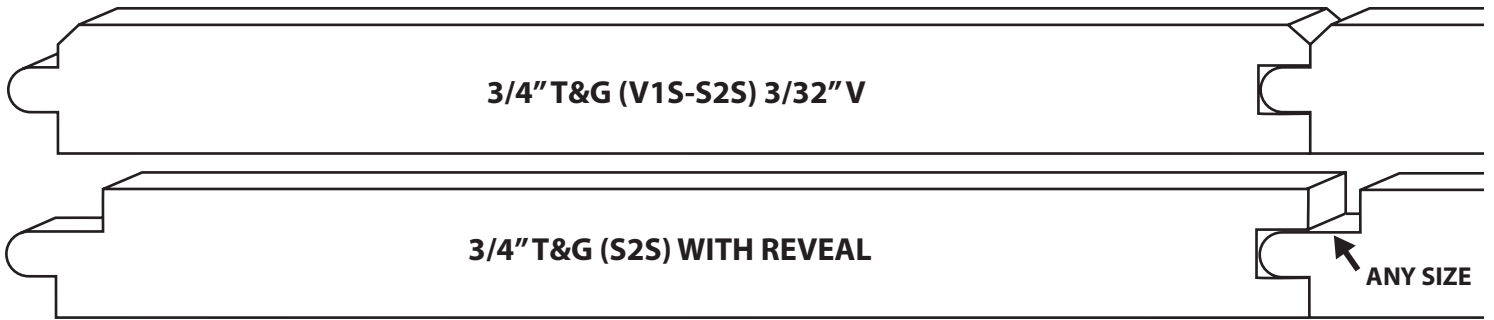

ALASKAN YELLOW CEDAR SIDING – KILN DRIED

1x4	Select tight knot	/ lin. ft.
1x4	Clear C & better	/ lin. ft.
1x6	Select tight knot	/ lin. ft.
1x6	Clear C & better	/ lin. ft.
1x8	Clear A vertical grain	/ lin. ft.

Call for
Current
Prices

*Prices are for orders of 1000 square ft. of coverage.
For larger orders, call for an even lower price.*