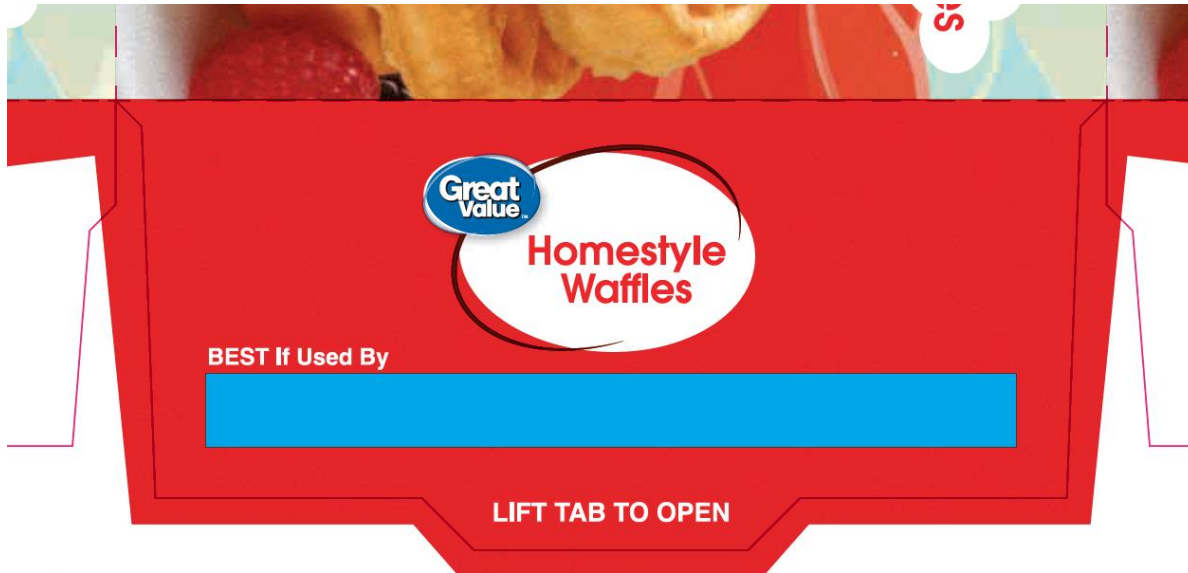

Description

Retail UPC

365 Everyday 9oz Organic Homestyle Mini Waffles

099482436995

Description	Retail UPC
Great Value 12.3oz Buttermilk Waffles	78742088587
Great Value 12.3oz Homestyle Waffles	78742088532