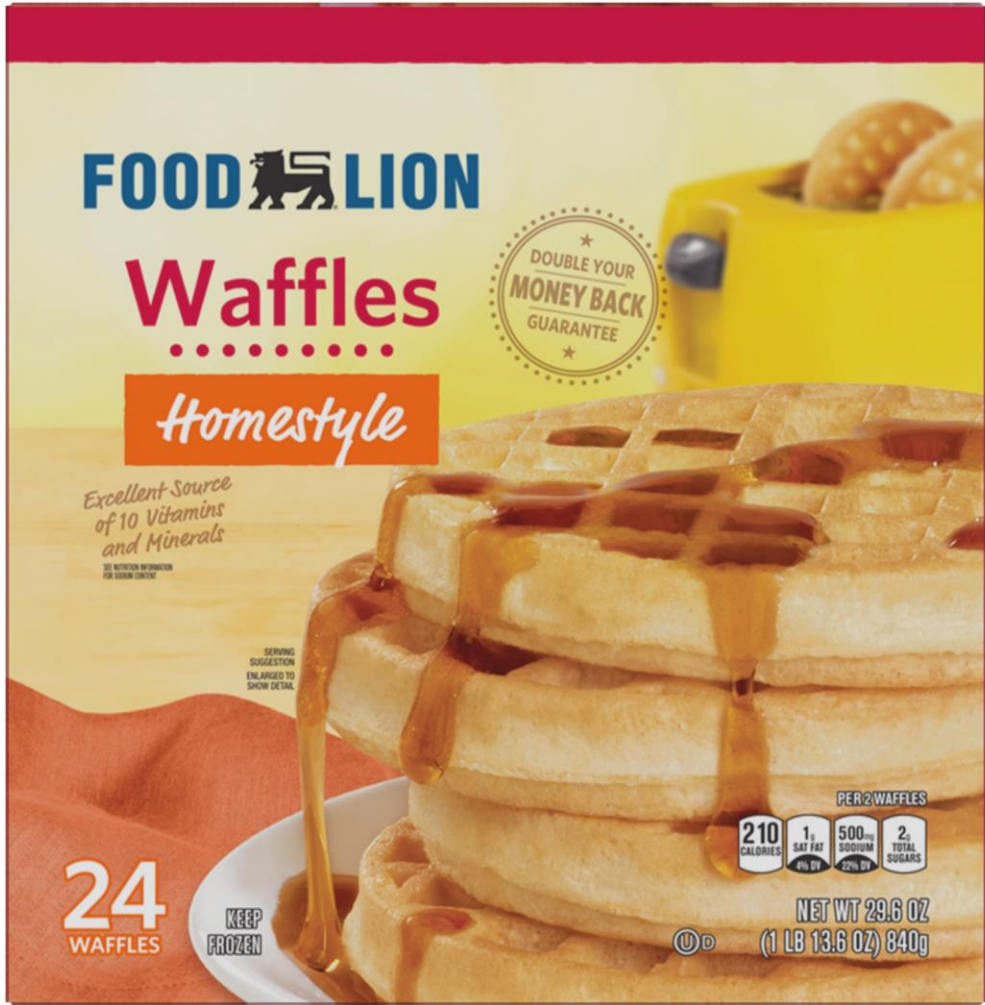

Retail UPC

Food Lion 29.6oz Homestyle Waffles

035826091505

Food Lion 29.6oz Buttermilk Waffles

035826091499

Description

Retail UPC

Hannaford 12.3oz Blueberry Waffles	41268196289
Hannaford 12.3oz Multigrain Waffles	41268196319
Hannaford 12.3oz Homestyle Waffles	41268196296
Hannaford 12.3oz Chocolate Chip Waffles	41268196326
Hannaford 12.3oz Buttermilk Waffles	41268196302