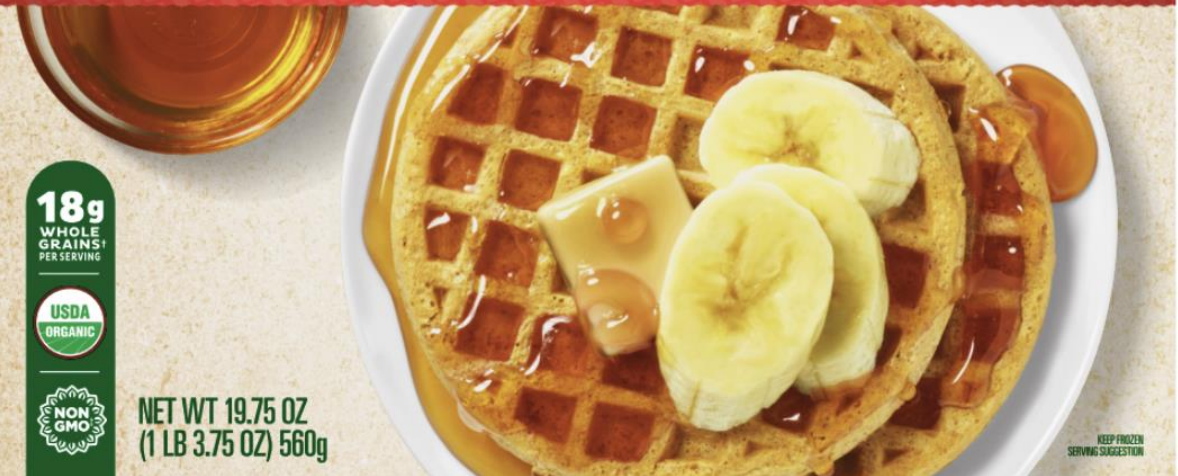

**HOMESTYLE
WAFFLES** ^{TM}

18g
WHOLE
GRAINS*
PER SERVING

NET WT 19.75 OZ
(1 LB 3.75 OZ) 560g

KEEP FROZEN
SERVING SUGGESTION