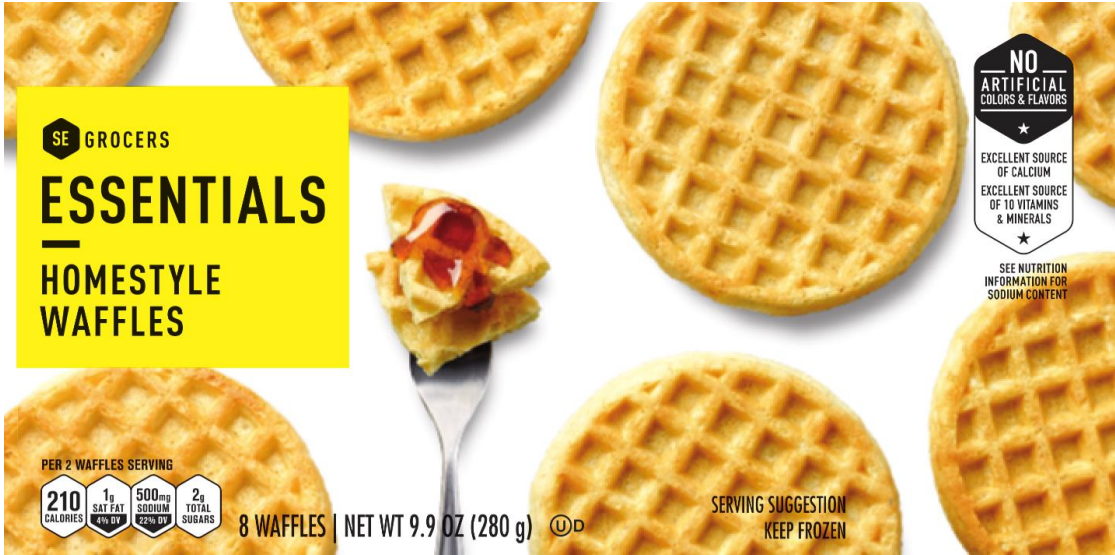

Retail UPC

41318100518
41318101010
41318101072
41318101027
41318100570
41318100020

Description

Essential 9.9oz Homestyle Waffles

Retail UPC

607880101874

Description

Retail UPC