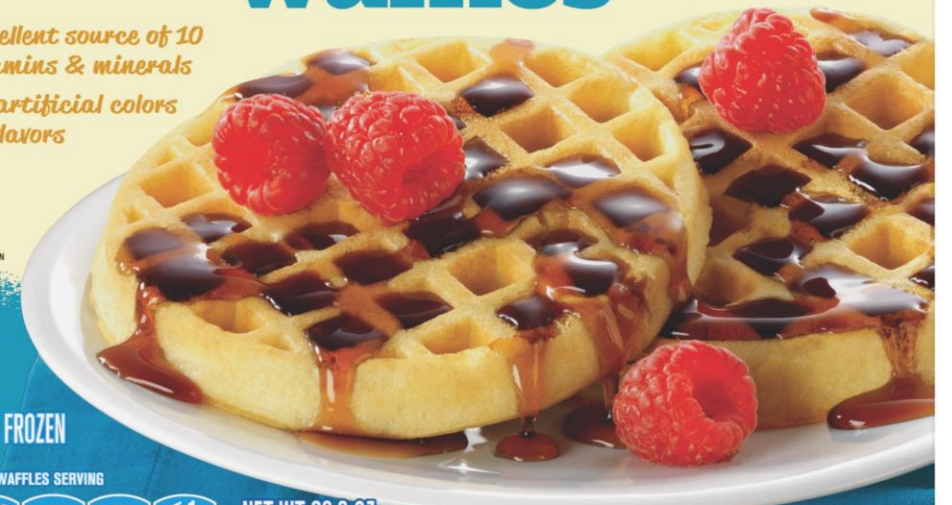

NET WT 29.6 OZ
(1 LB 13.6 OZ) 840 g

Best Choice.

BUTTERMILK waffles

Excellent source of 10 vitamins & minerals
No artificial colors or flavors

SERVING SUGGESTION

KEEP FROZEN

PER 2 WAFFLES SERVING

190 CALORIES	1g SAT FAT 5% DV	480mg SODIUM 21% DV	< 1g ADDED SUGARS 2% DV
------------------------	-------------------------------	----------------------------------	---