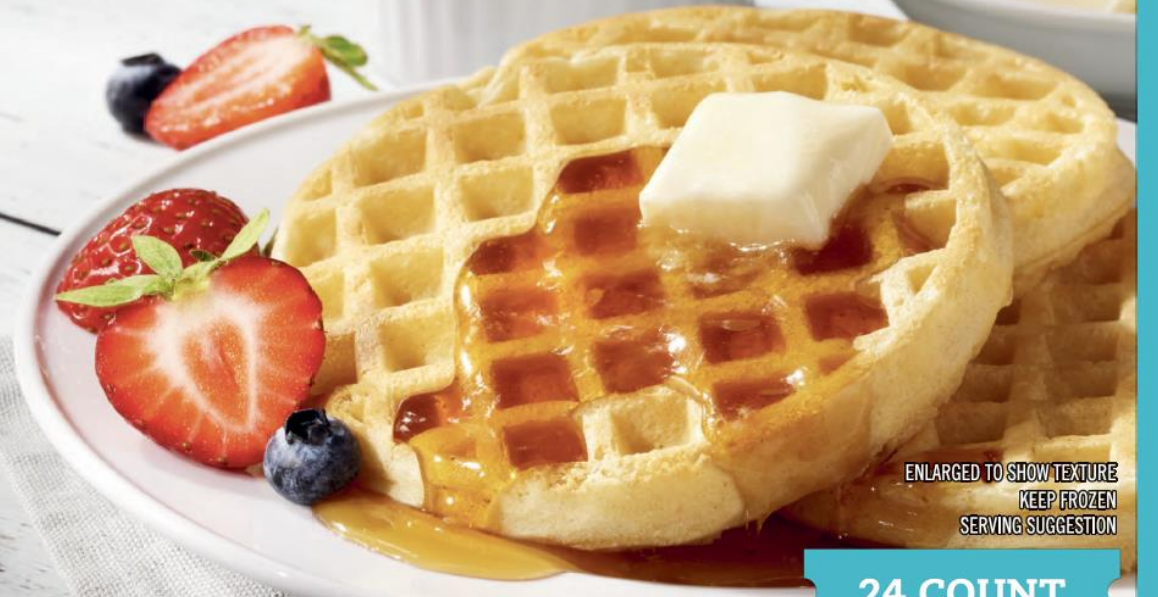

ENLARGED TO SHOW TEXTURE
KEEP FROZEN
SERVING SUGGESTION

24 COUNT

NET WT 29.6 OZ (1 LB 13.6 OZ) 840g ©D

giant eagle®

BUTTERMILK WAFFLES

COOKS
IN UNDER
3 MINUTES

ENLARGED TO SHOW TEXTURE
KEEP FROZEN
SERVING SUGGESTION