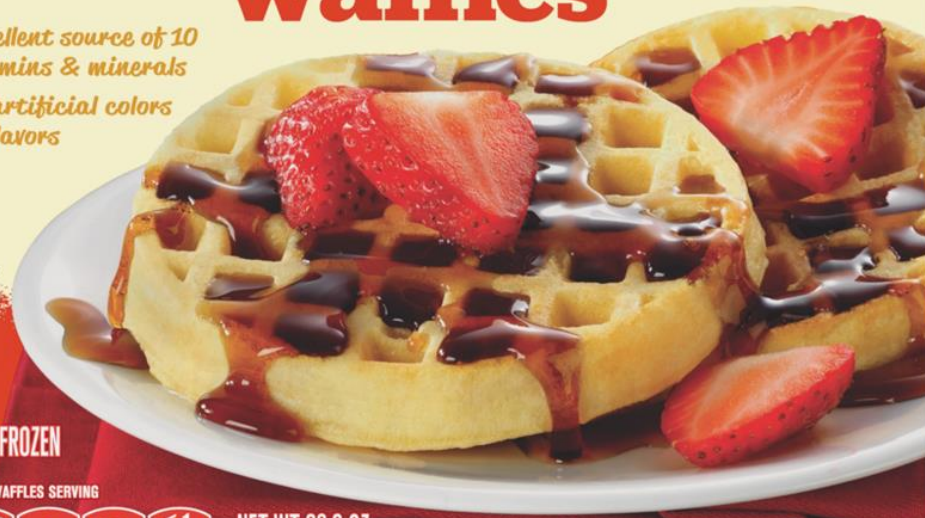

Best Choice.

HOMESTYLE waffles

Excellent source of 10 vitamins & minerals
No artificial colors or flavors

SERVING SUGGESTION

KEEP FROZEN

PER 2 WAFFLES SERVING

190 CALORIES	1g SAT FAT 5% DV	480mg SODIUM 21% DV	< 1g ADDED SUGARS 2% DV
------------------------	-------------------------------	----------------------------------	---