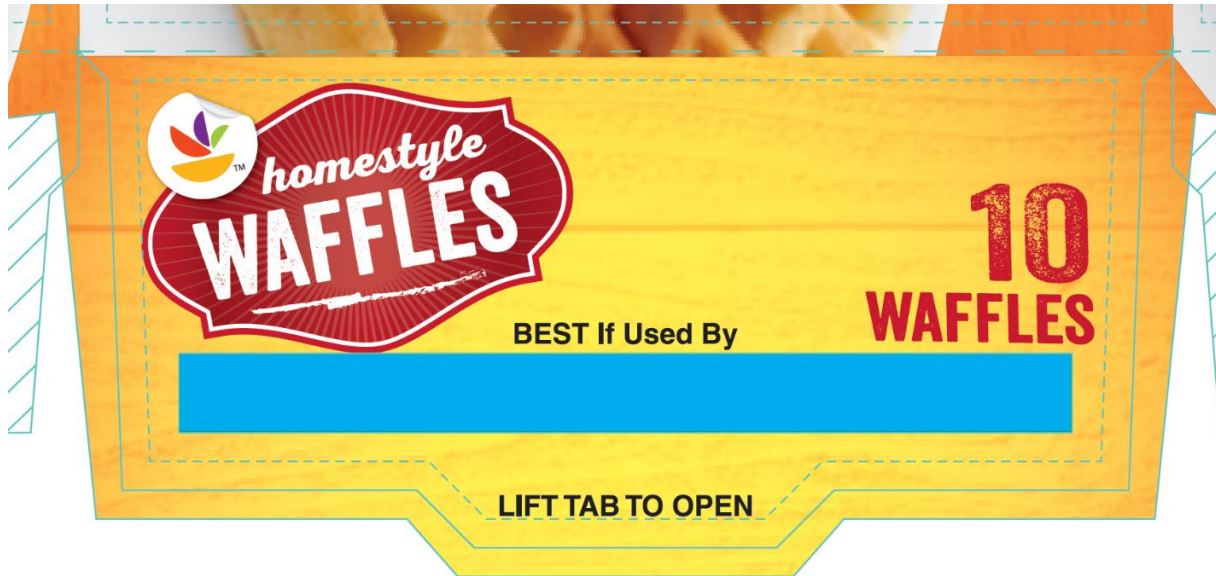

Description

Retail UPC

Foodhold 12.3oz Homestyle Waffles	688267073922
Foodhold 12.3oz Buttermilk Waffles	688267073960
Foodhold 12.3oz Multigrain Waffles	688267081958
Foodhold 11.3oz Gluten Free Blueberry Waffles	688267562754
Foodhold 12.3oz Blueberry Waffles	688267073946
Foodhold 12.3oz Chocolate Chip Waffles	688267073984
Foodhold 29.6oz Chocolate Chip Waffles	688267150029
Foodhold 29.6oz Buttermilk Waffles	688267002496
Foodhold 29.6oz Blueberry Waffles	688267150012
Foodhold 29.6oz Homestyle Waffles	688267006340