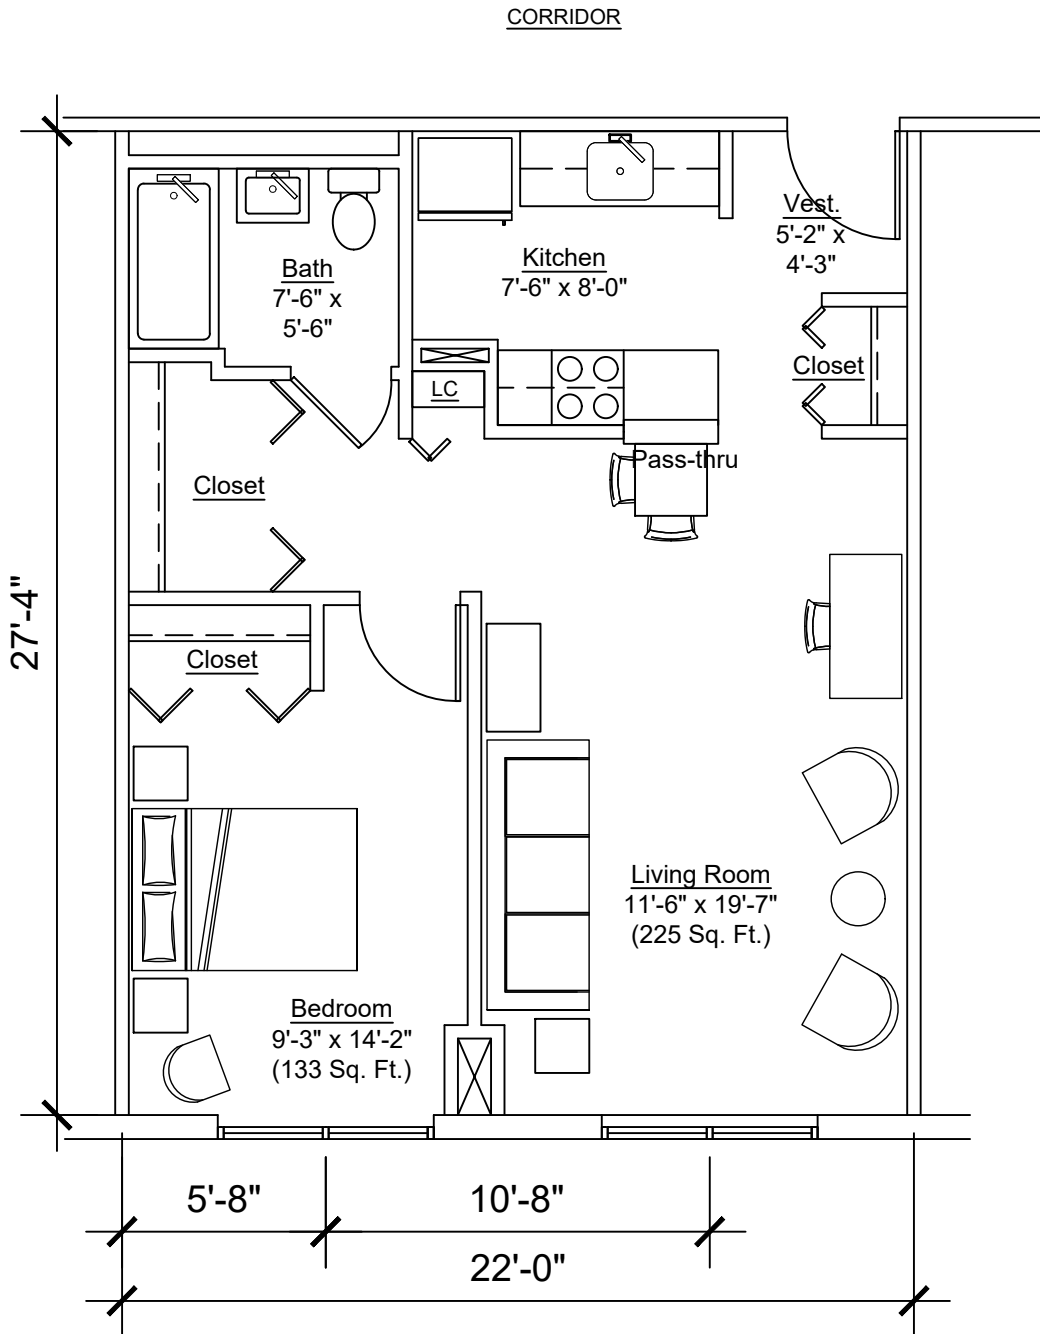

Runsen House Senior Housing

1 Typical Unit Plan
 A-2 Scale: 3/16"=1'-0"
 601 Sq. Ft. Net

825 E. Clements Bridge Road
 Suite 1
 Runnemede, NJ 08078