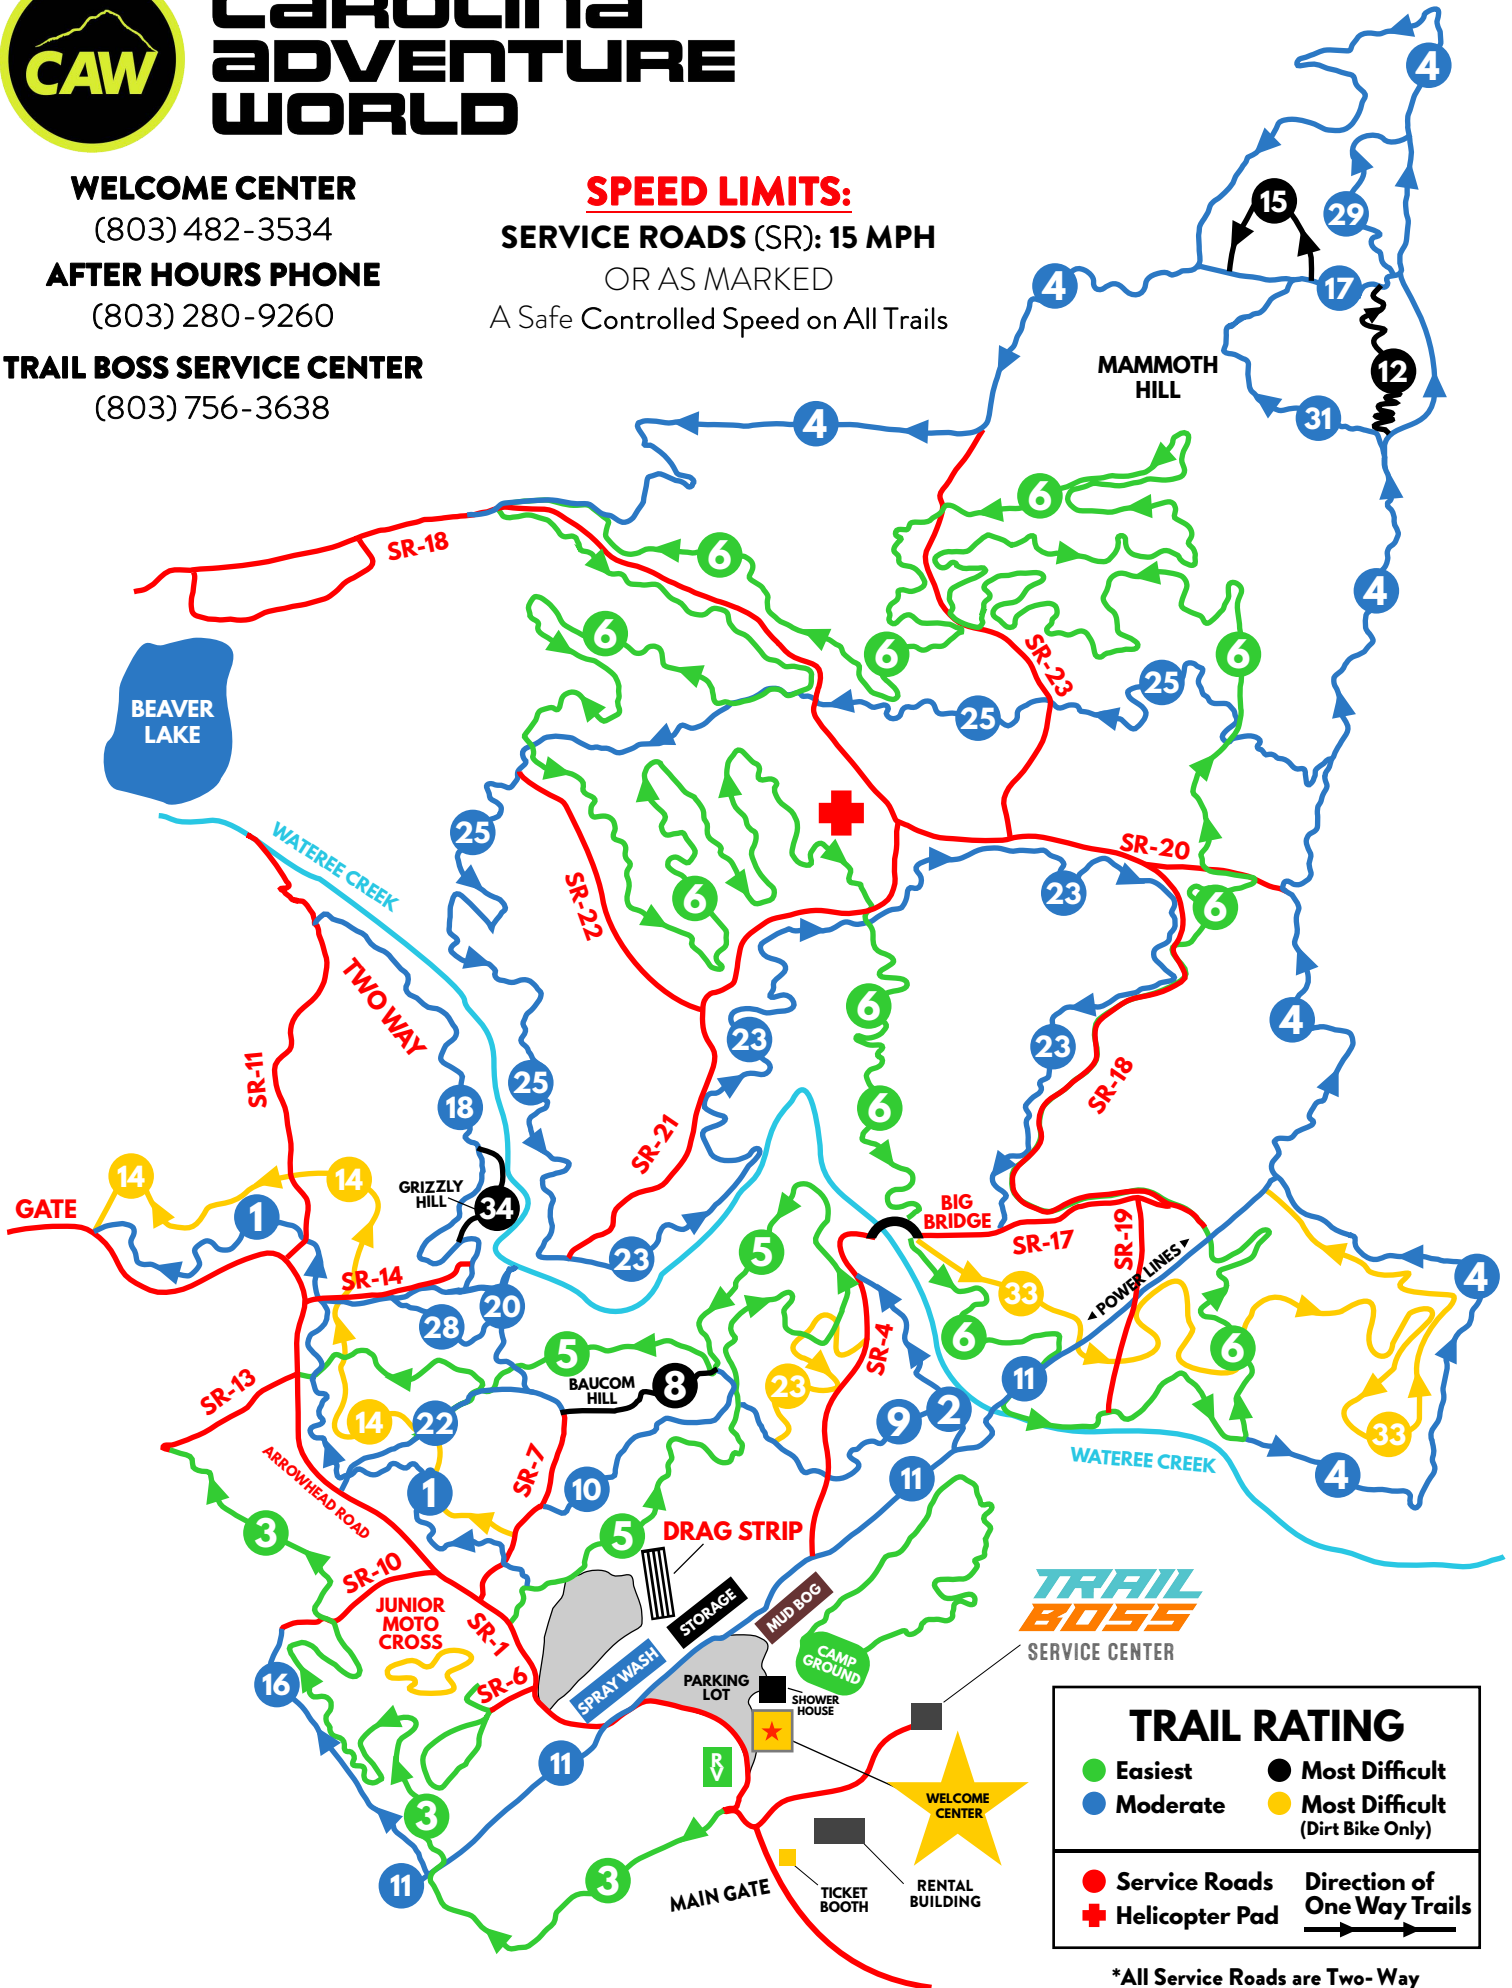

# CAROLINA ADVENTURE WORLD

## AFTER HOURS PHONE

(803) 280-9260

## SPEED LIMITS:

**SERVICE ROADS (SR): 15 MPH**

OR AS MARKED

A Safe Controlled Speed on All Trails

**TRAIL BOSS**  
SERVICE CENTER

TRAIL RATING	
<span style="color: green;">●</span> Easiest	<span style="color: black;">●</span> Most Difficult
<span style="color: blue;">●</span> Moderate	<span style="color: yellow;">●</span> Most Difficult (Dirt Bike Only)
<span style="color: red;">●</span> Service Roads	Direction of One Way Trails
<span style="color: red;">+</span> Helicopter Pad	

\*All Service Roads are Two-Way