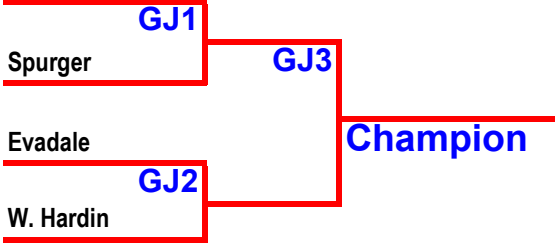

2/14/25

LITTLE DRIBBLERS BASKETBALL
Continental DIVISION TOURNAMENT
March 24-29
HOSTED BY: West Sabine

San Augustine

BYE

West Sabine

Evadale

Spurger

Brookeland

Loser 1

Loser 2

Loser 3

Loser 5

Regional Tournament 2025
Continental Division **Girls Junior**
West Sabine, Texas Mar 24 - 29

West Sabine

Revised 2/14/25

Regional Tournament 2025
Continental Division **Girls Major**
West Sabine, Texas **Mar 24 - 29**