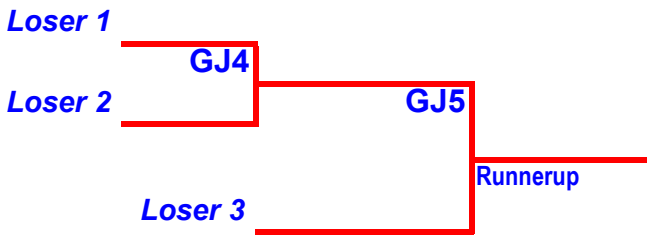

2/14/25

LITTLE DRIBBLERS BASKETBALL
Continental DIVISION TOURNAMENT
March 24-29
HOSTED BY: West Sabine

San Augustine

BYE

West Sabine

Evadale

Spurger

Brookeland

Loser 1

Loser 2

Loser 3

Loser 5

Regional Tournament 2025
Continental Division **Girls Junior**
West Sabine, Texas Mar 24 - 29

West Sabine

Revised 2/14/25

Regional Tournament 2025
Continental Division **Girls Major**
West Sabine, Texas **Mar 24 - 29**