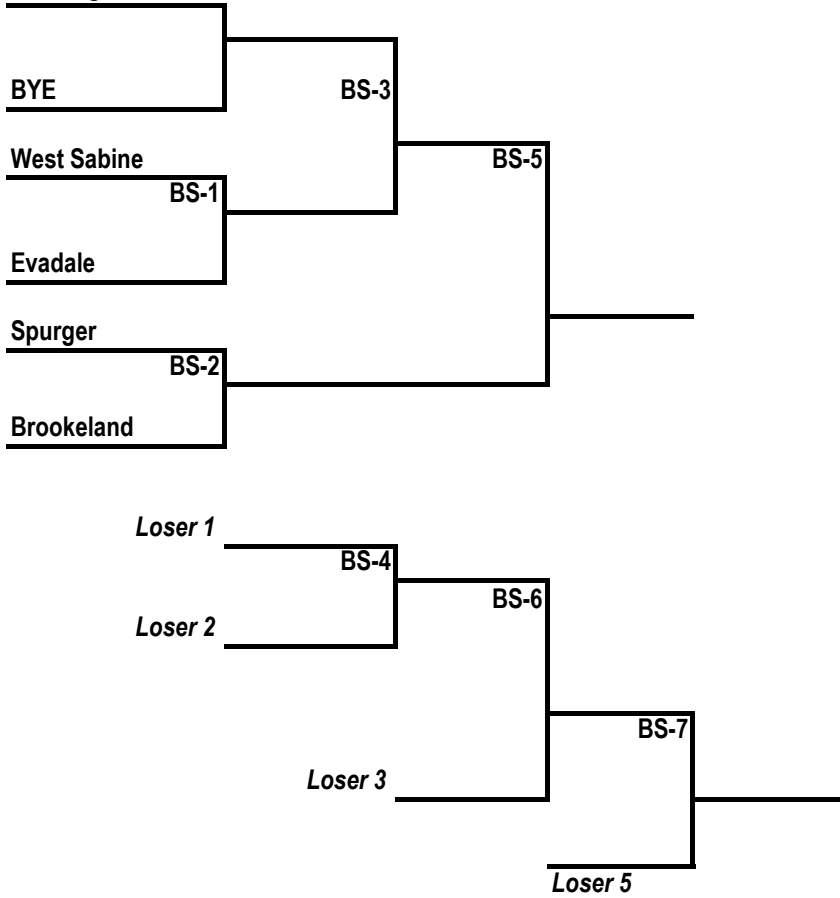

All these games are best of three series for seeding. Game 3 is played if necessary.

Both teams advance to Franklin.

Boys Juniors

2/14/25

**LITTLE DRIBBLERS BASKETBALL
Continental DIVISION TOURNAMENT
March 24-29
HOSTED BY: West Sabine**

Loser 3

Loser 5

Boys Majors

2/14/25

**LITTLE DRIBBLERS BASKETBALL
Continental DIVISION TOURNAMENT
March 24-29
HOSTED BY: West Sabine**

Spurger

BYE

West Sabine

2/14/25

LITTLE DRIBBLERS BASKETBALL
Continental DIVISION TOURNAMENT
March 24-29
HOSTED BY: West Sabine

San Augustine

BYE

West Sabine

Evadale

Spurger

Brookeland

Loser 1

Loser 2

Loser 3

Loser 5

Regional Tournament 2025
Continental Division **Girls Junior**
West Sabine, Texas Mar 24 - 29

West Sabine

Revised 2/14/25

Regional Tournament 2025
Continental Division **Girls Major**
West Sabine, Texas **Mar 24 - 29**