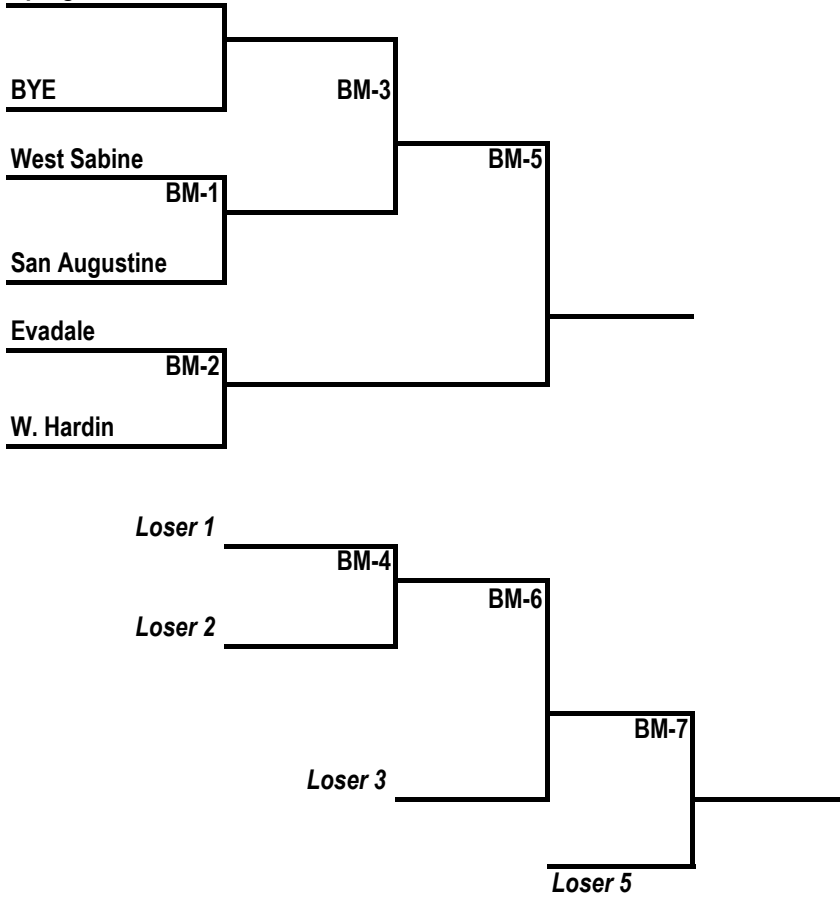

All these games are best of three series for seeding. Game 3 is played if necessary.

Both teams advance to Franklin.

Boys Juniors

2/14/25

**LITTLE DRIBBLERS BASKETBALL
Continental DIVISION TOURNAMENT
March 24-29
HOSTED BY: West Sabine**

Loser 3

Loser 5

Boys Majors

2/14/25

**LITTLE DRIBBLERS BASKETBALL
Continental DIVISION TOURNAMENT
March 24-29
HOSTED BY: West Sabine**

Spurger

BYE

West Sabine

San Augustine

Evadale

W. Hardin

Loser 1

Loser 2

Loser 3

Loser 5

Boys Seniors

2/14/25

LITTLE DRIBBLERS BASKETBALL
Continental DIVISION TOURNAMENT
March 24-29
HOSTED BY: West Sabine

San Augustine

BYE

West Sabine

Evadale

Spurger

Brookeland