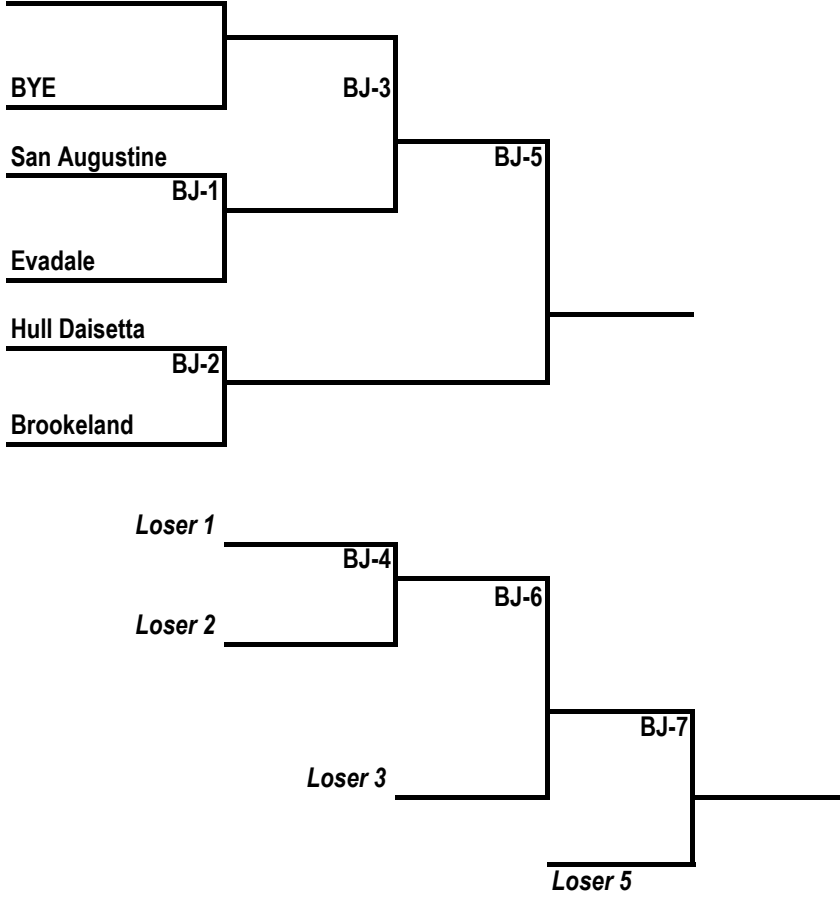

All these games are best of three series for seeding. Game 3 is played if necessary.

Both teams advance to Franklin.

Boys Juniors

2/14/25

**LITTLE DRIBBLERS BASKETBALL
Continental DIVISION TOURNAMENT
March 24-29
HOSTED BY: West Sabine**

Loser 3

Loser 5

Boys Majors

2/14/25

**LITTLE DRIBBLERS BASKETBALL
Continental DIVISION TOURNAMENT
March 24-29
HOSTED BY: West Sabine**

Spurger

BYE

West Sabine