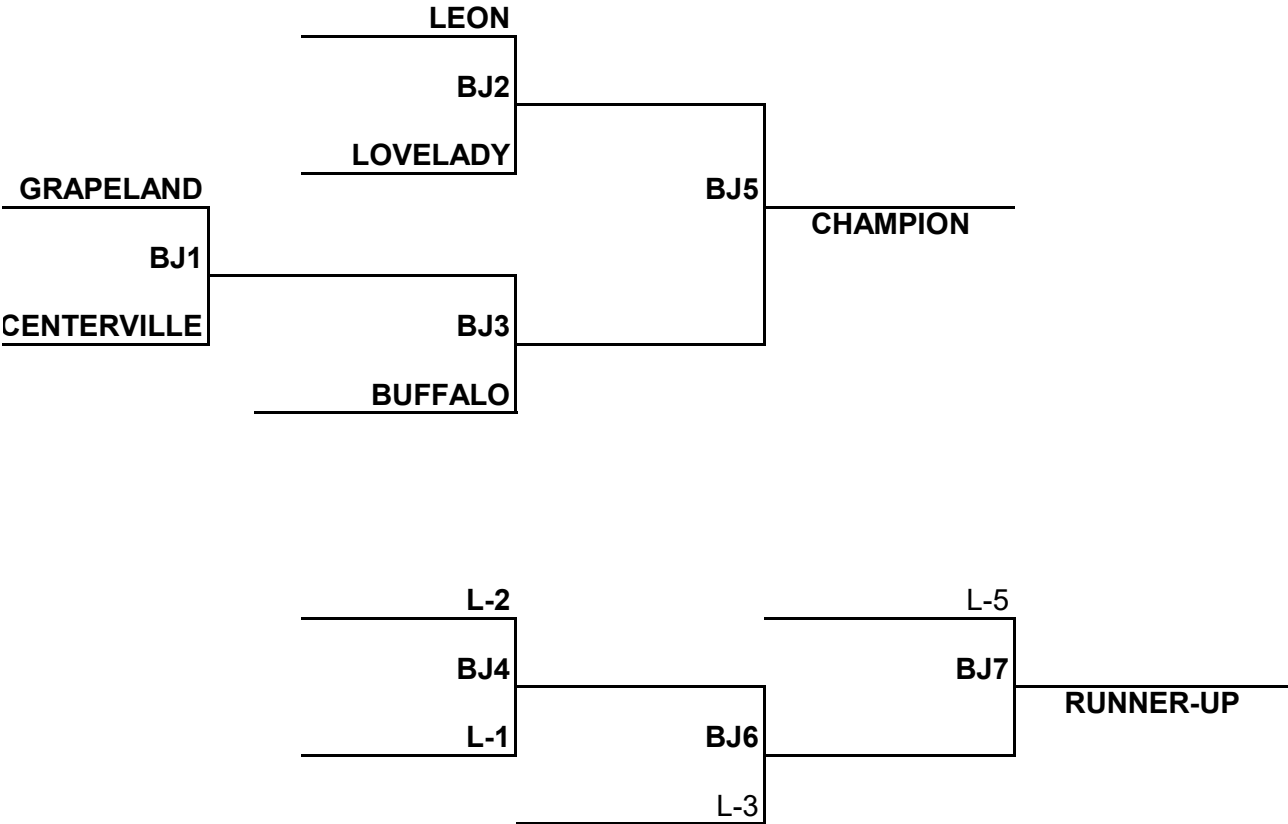

LOVELADY

LEON **GS1**

BUFFALO

BYE

GS2

Champion

Loser 1

Loser 2

GS3

RUNNERUP

BOYS SENIORS
BEST OF THREE
GRAPELAND V BUFFALO

LITTLE DRIBBLERS' BASKETBALL, INC.

GRAPELAND REGIONAL BOYS JUNIORS

REGIONAL TOURNAMENT
CONTINENTAL **BOYS MAJORS**
GRAPELAND, TX

GRAPELAND

LEON **BM1**