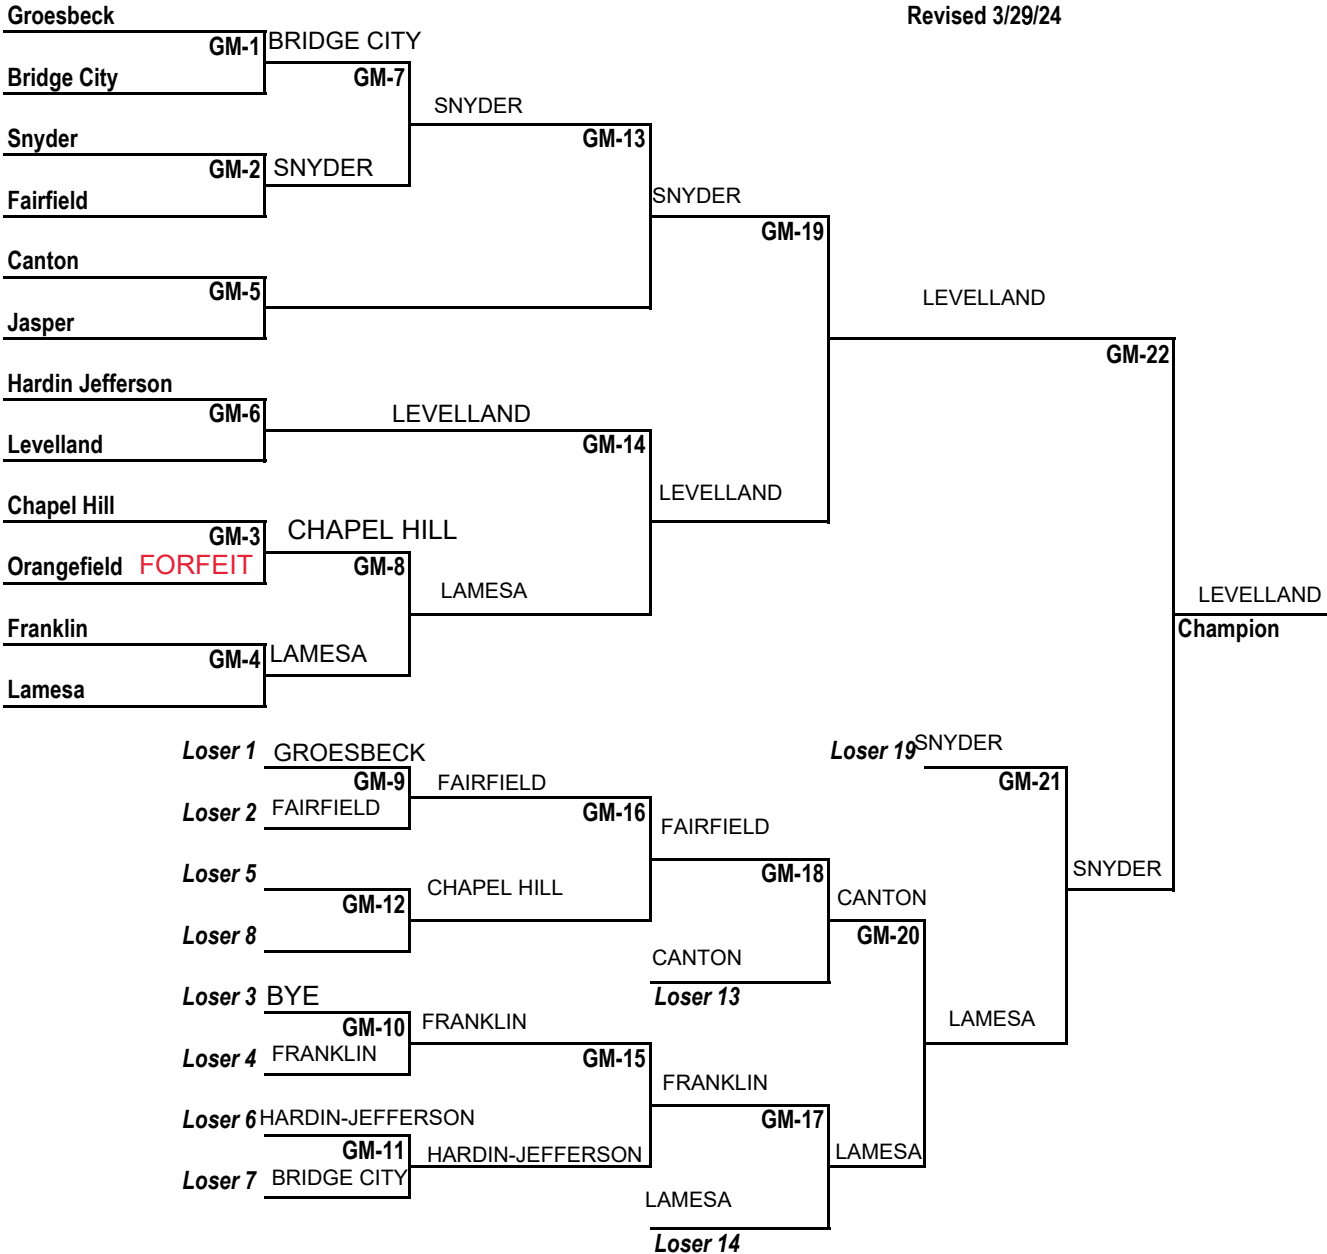

NATIONAL TOURNAMENT

APRIL

3-6

LITTLE DRIBBLERS' BASKETBALL, INC

LEVELLAND

LEVELLAND AMERICAN DIVISION NATIONAL TOURNAMENT

REVISED 4/4/2024

WEDNESDAY, APRIL 3 RD							
TIME	LHS MAIN	LHS AUX	LMS 1	LMS 2	SPC DOME	SPC PRAC	LINT
7:30	TEAM CHECK-IN AND COACHES MEETING						
9:15							
10:30							
11:45							
1:00			GJ2	BM3	BM2		
2:15			BJ1	GJ1	BM4		GM1
3:30					BM1		GM2
4:45	BS1		GJ3	BJ2	BM5		GM3
6:00	BS3		GJ4	BJ3	BS2	GS1	GM4
7:15	GM6		GJ5	BJ4	BS4	GS2	BM6
8:30	GS3		GJ6	BJ5	BS6	BS5	BM7
9:45							

National Tournament 2024
American Division **Boys Junior**
Levelland, Texas **April 3 - 6**

Revised 4/3/2024

National Tournament 2024
American Division **Boys Major**
Levelland, Texas **April 3 - 6**

Revised 4/3/2024

National Tournament 2024
National Division **Boys Senior**
Levelland, Texas **April 3 - 6**

Westwood

Revised 4/3/2024

National Tournament 2024
National Division **Girls Junior**
Levelland, Texas **April 3 - 6**

Revised 3/20/24

National Tournament 2024	
American Division	Girls Major
Levelland, Texas	April 3 - 6

Revised 3/29/24

National Tournament 2024
National Division **Girls Senior**
Levelland, Texas **April 3 - 6**