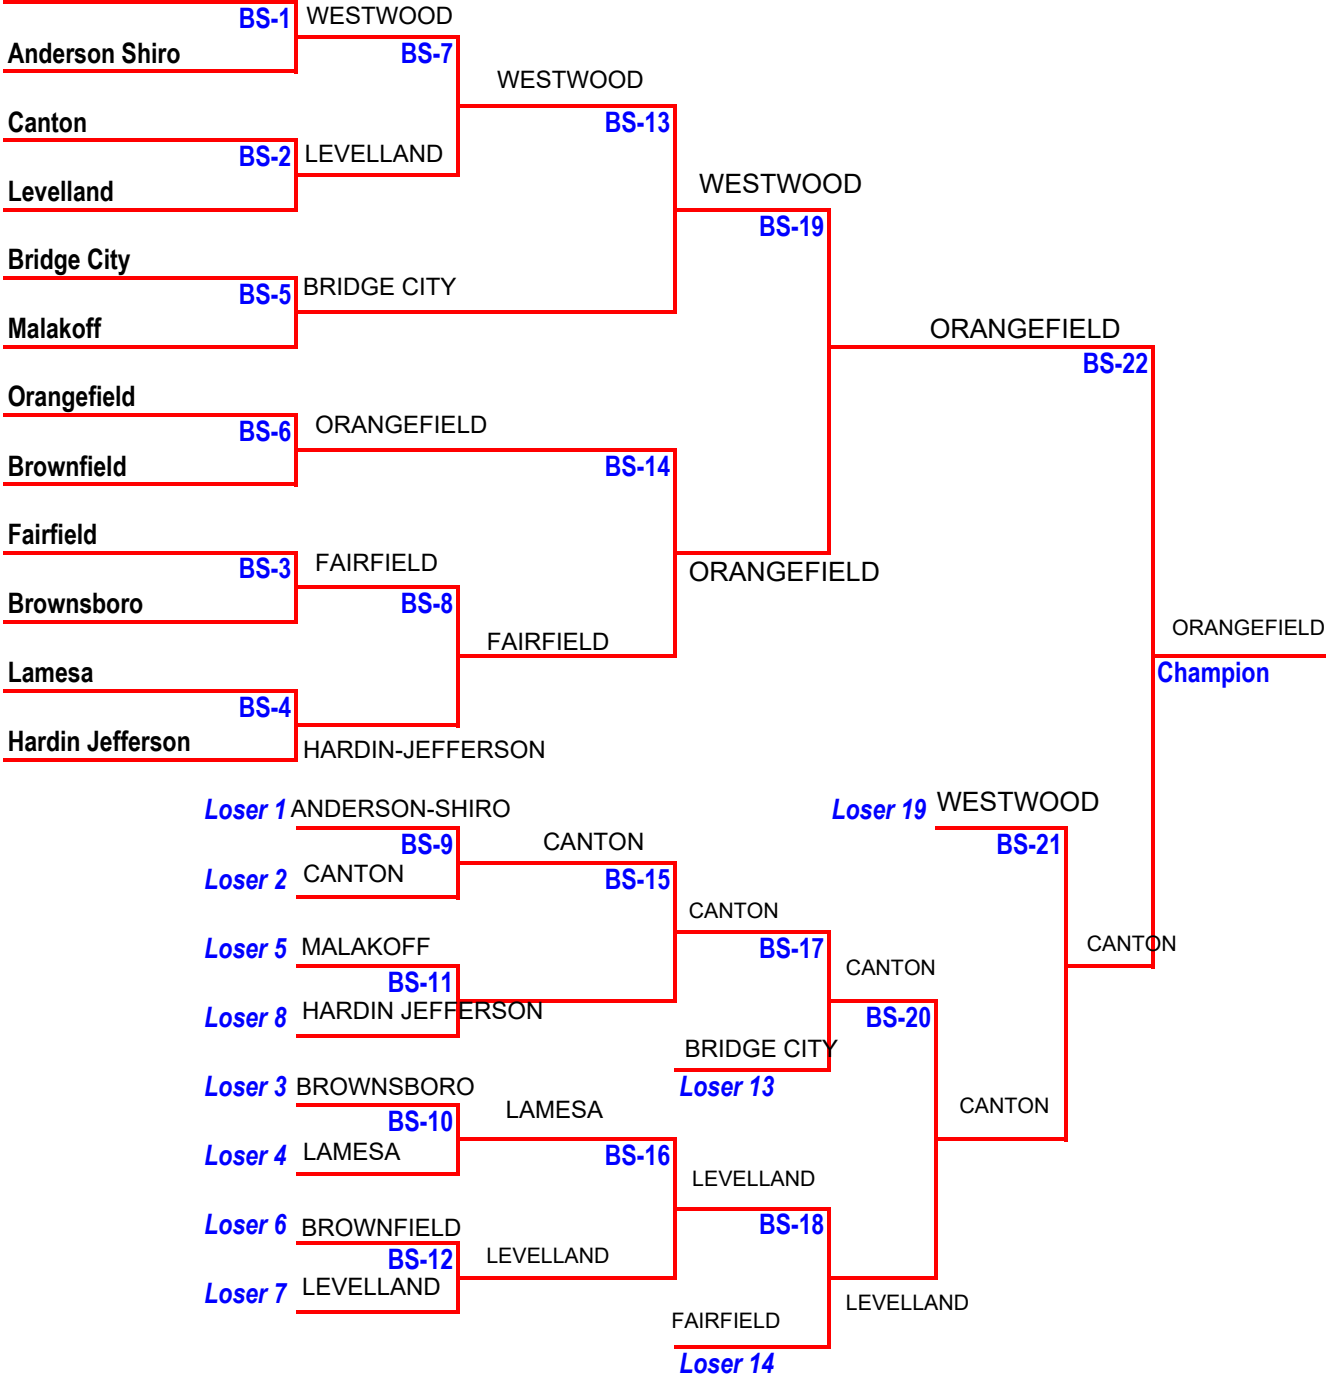

NATIONAL TOURNAMENT

APRIL

3-6

LITTLE DRIBBLERS' BASKETBALL, INC

LEVELLAND

LEVELLAND AMERICAN DIVISION NATIONAL TOURNAMENT

REVISED 4/4/2024

WEDNESDAY, APRIL 3 RD							
TIME	LHS MAIN	LHS AUX	LMS 1	LMS 2	SPC DOME	SPC PRAC	LINT
7:30	TEAM CHECK-IN AND COACHES MEETING						
9:15							
10:30							
11:45							
1:00			GJ2	BM3	BM2		
2:15			BJ1	GJ1	BM4		GM1
3:30					BM1		GM2
4:45	BS1		GJ3	BJ2	BM5		GM3
6:00	BS3		GJ4	BJ3	BS2	GS1	GM4
7:15	GM6		GJ5	BJ4	BS4	GS2	BM6
8:30	GS3		GJ6	BJ5	BS6	BS5	BM7
9:45							

National Tournament 2024
American Division **Boys Junior**
Levelland, Texas **April 3 - 6**

Revised 4/3/2024

National Tournament 2024
American Division **Boys Major**
Levelland, Texas **April 3 - 6**

Revised 4/3/2024

National Tournament 2024
National Division **Boys Senior**
Levelland, Texas **April 3 - 6**

Westwood

Revised 4/3/2024

National Tournament 2024
National Division **Girls Junior**
Levelland, Texas **April 3 - 6**

Revised 3/20/24

National Tournament 2024	
American Division	Girls Major
Levelland, Texas	April 3 - 6

Revised 3/29/24

National Tournament 2024
National Division **Girls Senior**
Levelland, Texas **April 3 - 6**