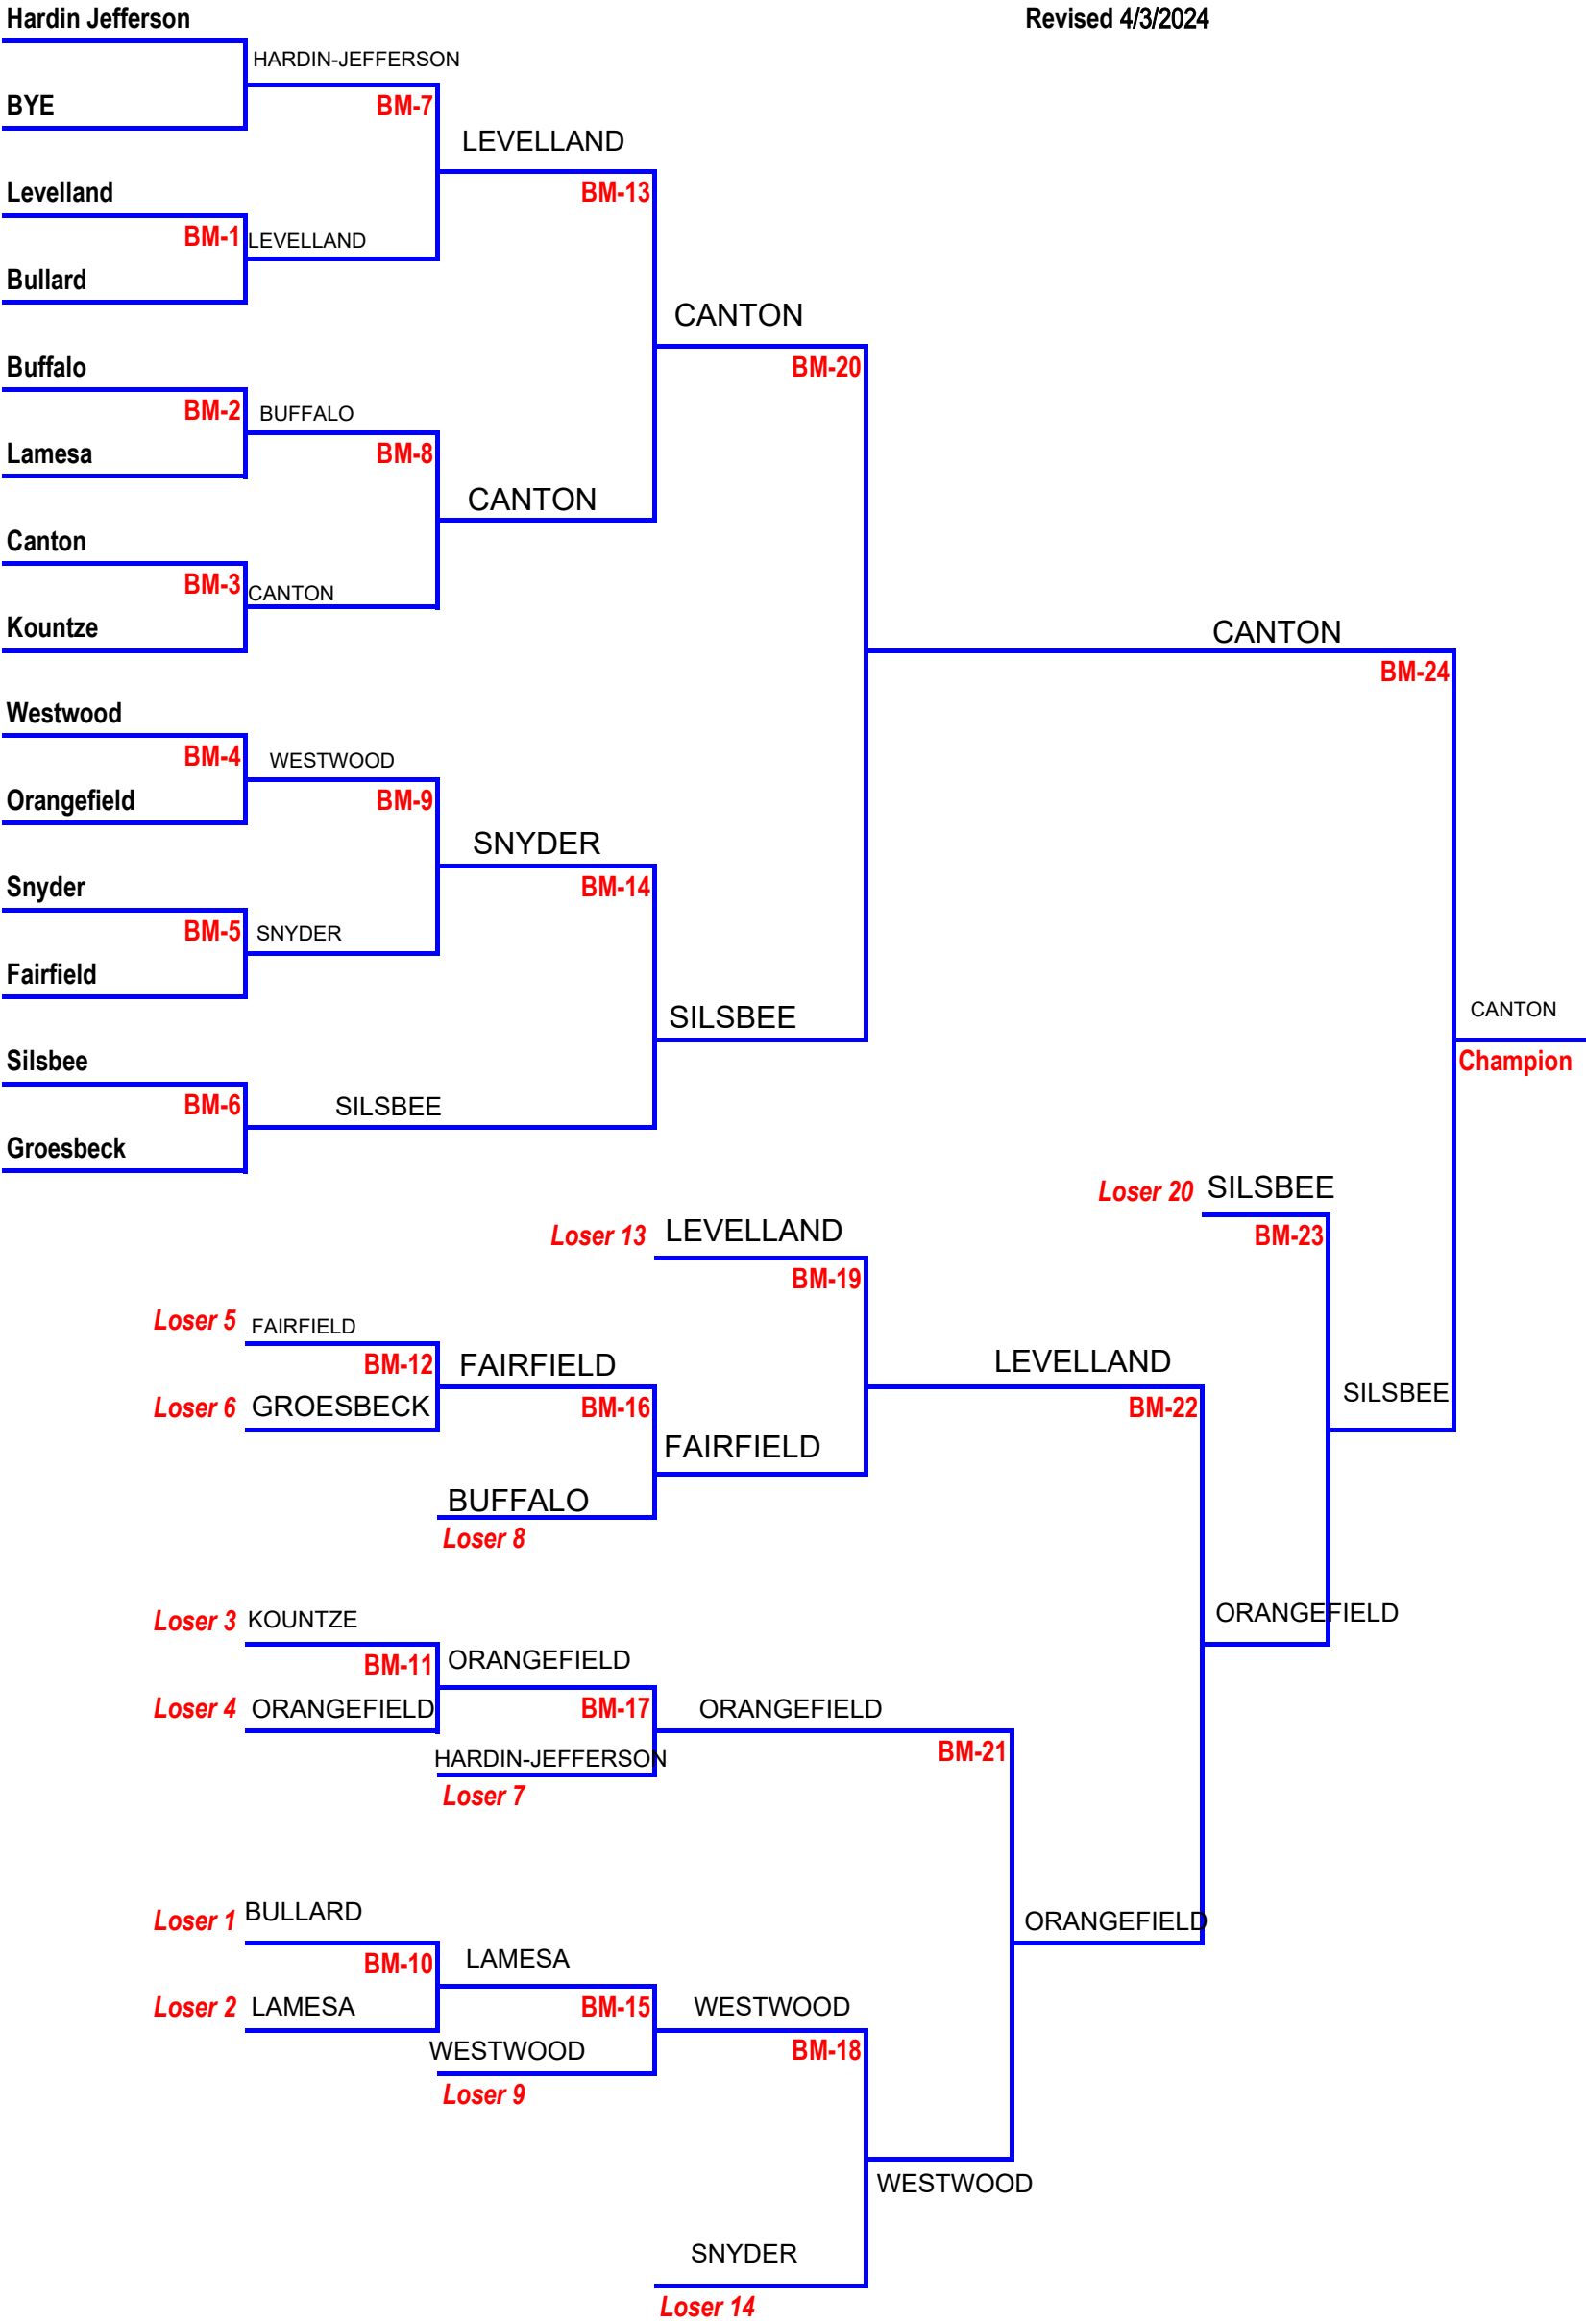

NATIONAL TOURNAMENT

APRIL

3-6

LITTLE DRIBBLERS' BASKETBALL, INC

LEVELLAND

LEVELLAND AMERICAN DIVISION NATIONAL TOURNAMENT

REVISED 4/4/2024

WEDNESDAY, APRIL 3 RD							
TIME	LHS MAIN	LHS AUX	LMS 1	LMS 2	SPC DOME	SPC PRAC	LINT
7:30	TEAM CHECK-IN AND COACHES MEETING						
9:15							
10:30							
11:45							
1:00			GJ2	BM3	BM2		
2:15			BJ1	GJ1	BM4		GM1
3:30					BM1		GM2
4:45	BS1		GJ3	BJ2	BM5		GM3
6:00	BS3		GJ4	BJ3	BS2	GS1	GM4
7:15	GM6		GJ5	BJ4	BS4	GS2	BM6
8:30	GS3		GJ6	BJ5	BS6	BS5	BM7
9:45							

National Tournament 2024
American Division **Boys Junior**
Levelland, Texas **April 3 - 6**

Revised 4/3/2024

National Tournament 2024
American Division **Boys Major**
Levelland, Texas **April 3 - 6**

Revised 4/3/2024

National Tournament 2024
National Division **Boys Senior**
Levelland, Texas **April 3 - 6**

Westwood

Revised 4/3/2024

National Tournament 2024
National Division **Girls Junior**
Levelland, Texas **April 3 - 6**

Revised 3/20/24

National Tournament 2024	
American Division	Girls Major
Levelland, Texas	April 3 - 6

Revised 3/29/24

National Tournament 2024
National Division **Girls Senior**
Levelland, Texas **April 3 - 6**