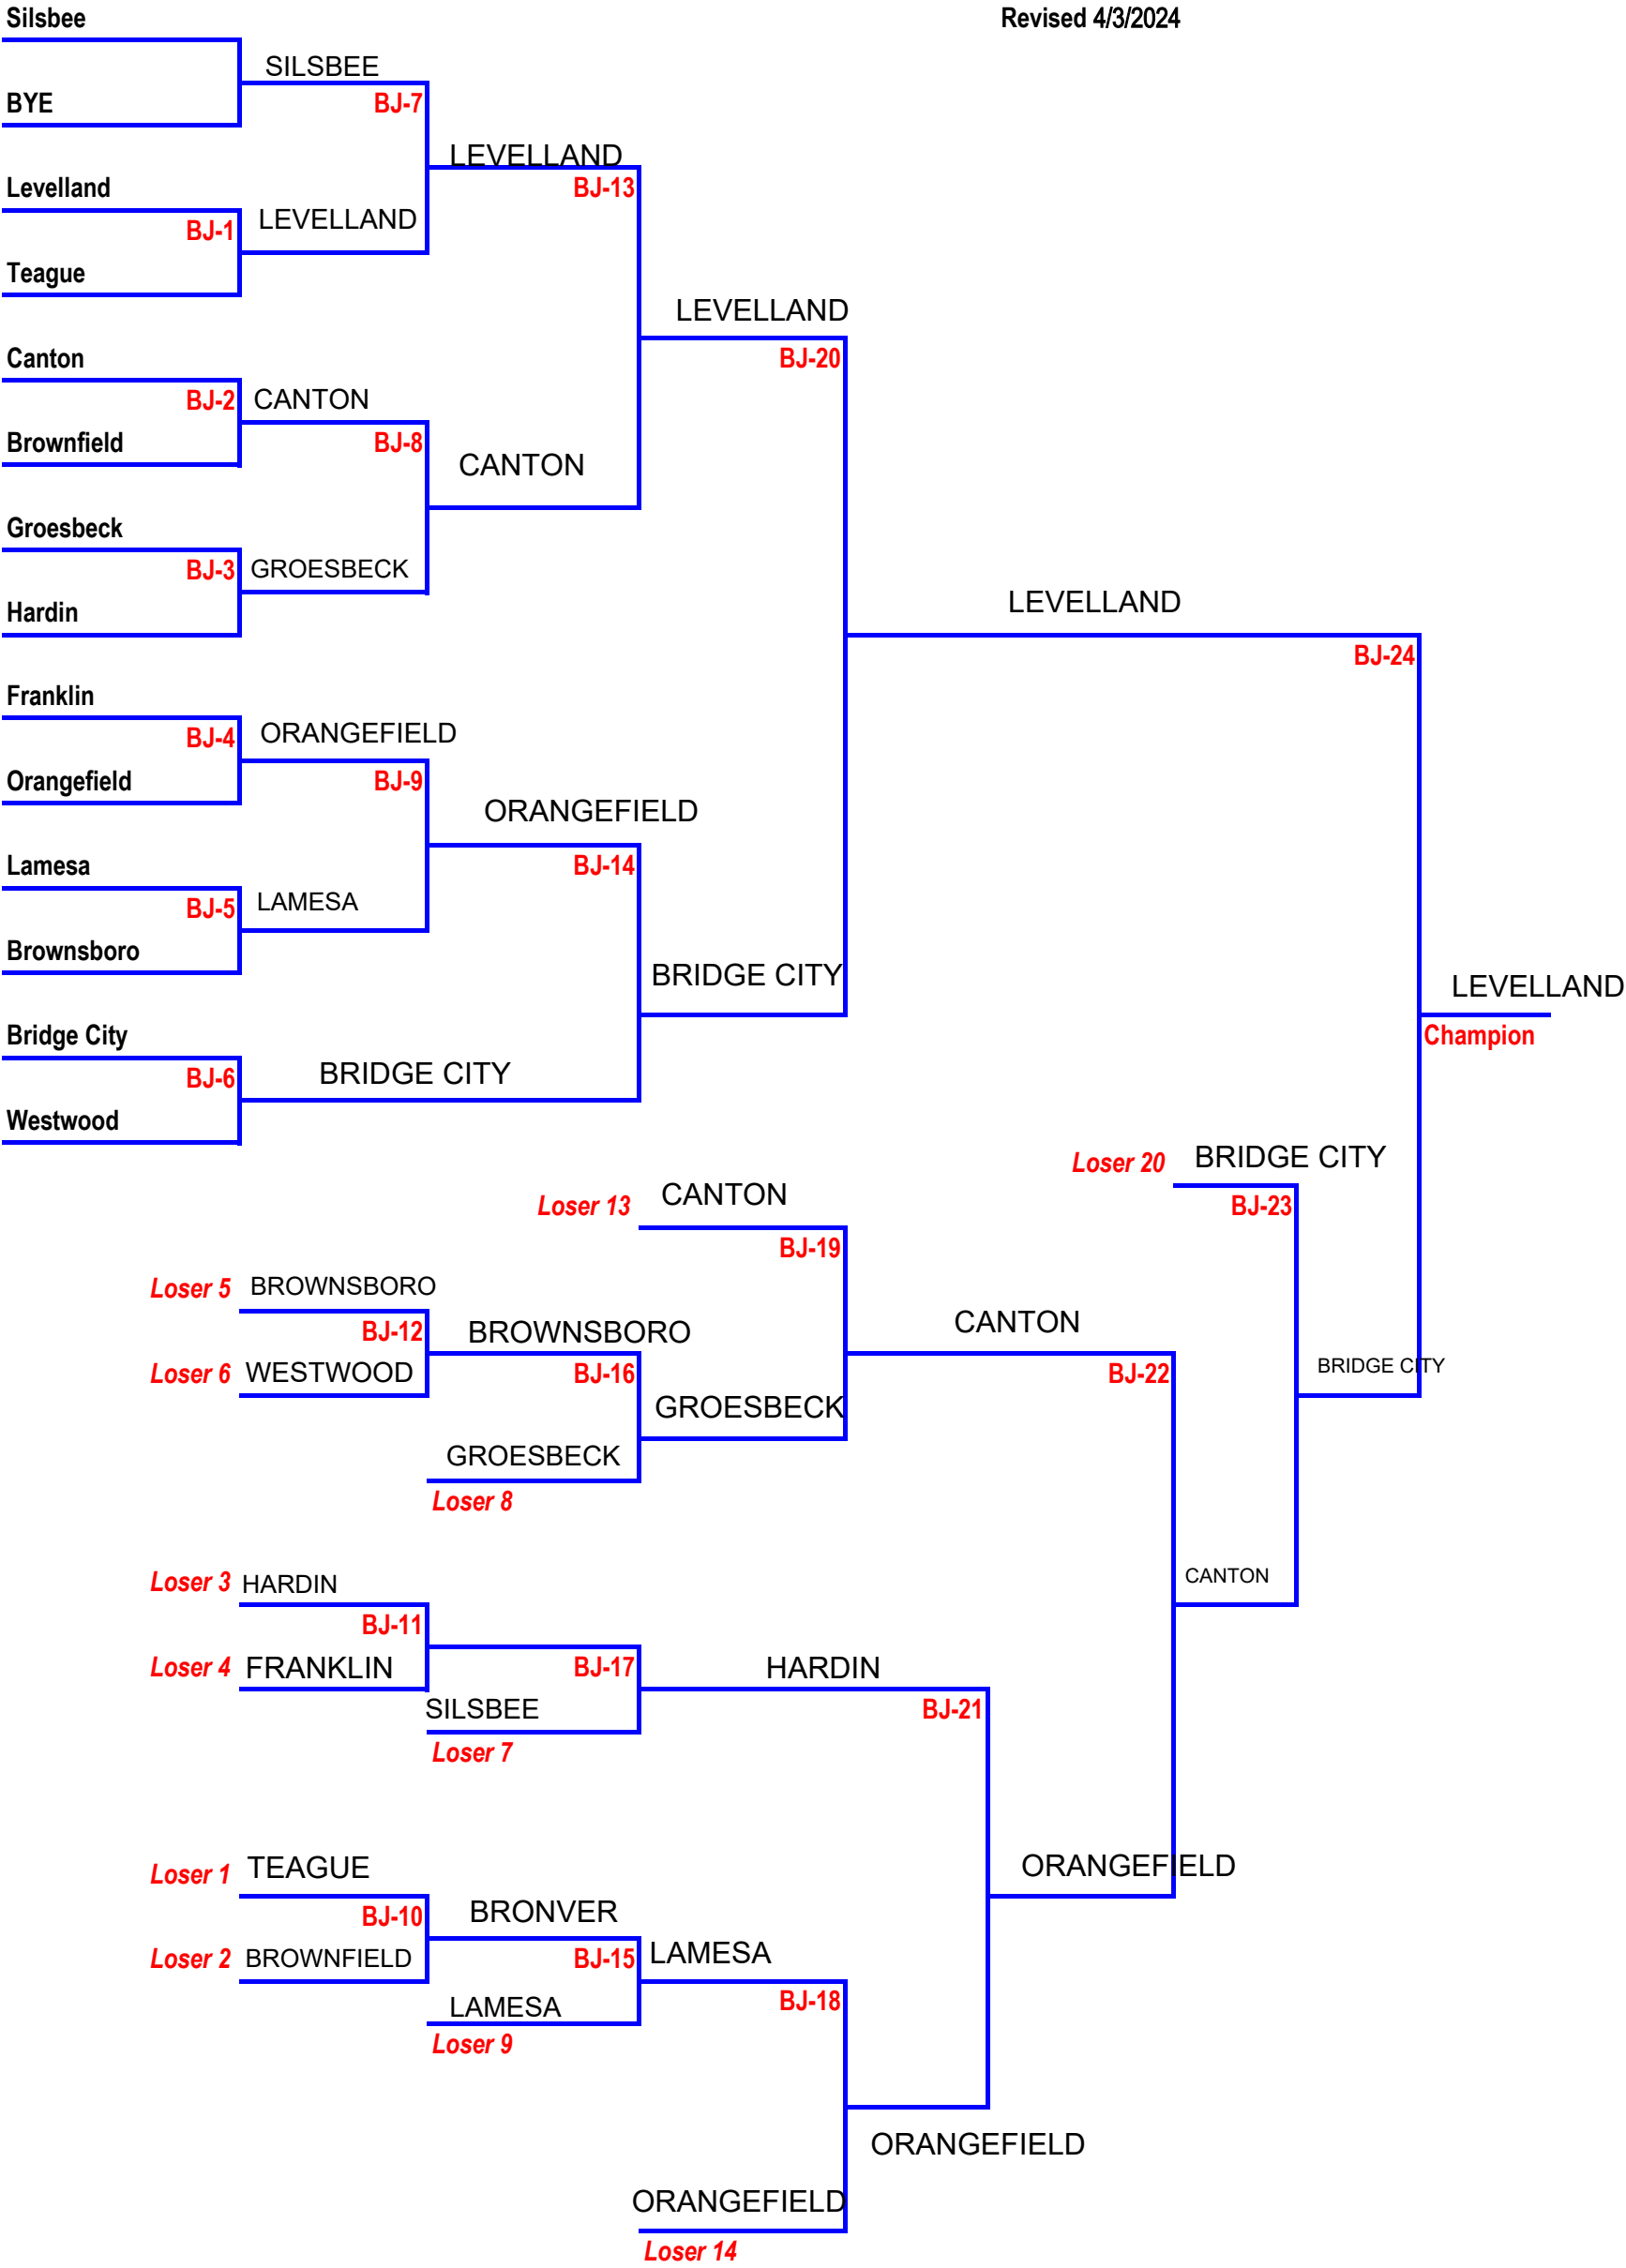

NATIONAL TOURNAMENT

APRIL

3-6

LITTLE DRIBBLERS' BASKETBALL, INC

LEVELLAND

LEVELLAND AMERICAN DIVISION NATIONAL TOURNAMENT

REVISED 4/4/2024

WEDNESDAY, APRIL 3 RD							
TIME	LHS MAIN	LHS AUX	LMS 1	LMS 2	SPC DOME	SPC PRAC	LINT
7:30	TEAM CHECK-IN AND COACHES MEETING						
9:15							
10:30							
11:45							
1:00			GJ2	BM3	BM2		
2:15			BJ1	GJ1	BM4		GM1
3:30					BM1		GM2
4:45	BS1		GJ3	BJ2	BM5		GM3
6:00	BS3		GJ4	BJ3	BS2	GS1	GM4
7:15	GM6		GJ5	BJ4	BS4	GS2	BM6
8:30	GS3		GJ6	BJ5	BS6	BS5	BM7
9:45							

National Tournament 2024
American Division **Boys Junior**
Levelland, Texas **April 3 - 6**

Revised 4/3/2024

National Tournament 2024
American Division **Boys Major**
Levelland, Texas **April 3 - 6**

Revised 4/3/2024

National Tournament 2024
National Division **Boys Senior**
Levelland, Texas **April 3 - 6**

Westwood

Revised 4/3/2024

National Tournament 2024
National Division **Girls Junior**
Levelland, Texas **April 3 - 6**

Revised 3/20/24

National Tournament 2024	
American Division	Girls Major
Levelland, Texas	April 3 - 6

Revised 3/29/24

National Tournament 2024
National Division **Girls Senior**
Levelland, Texas **April 3 - 6**