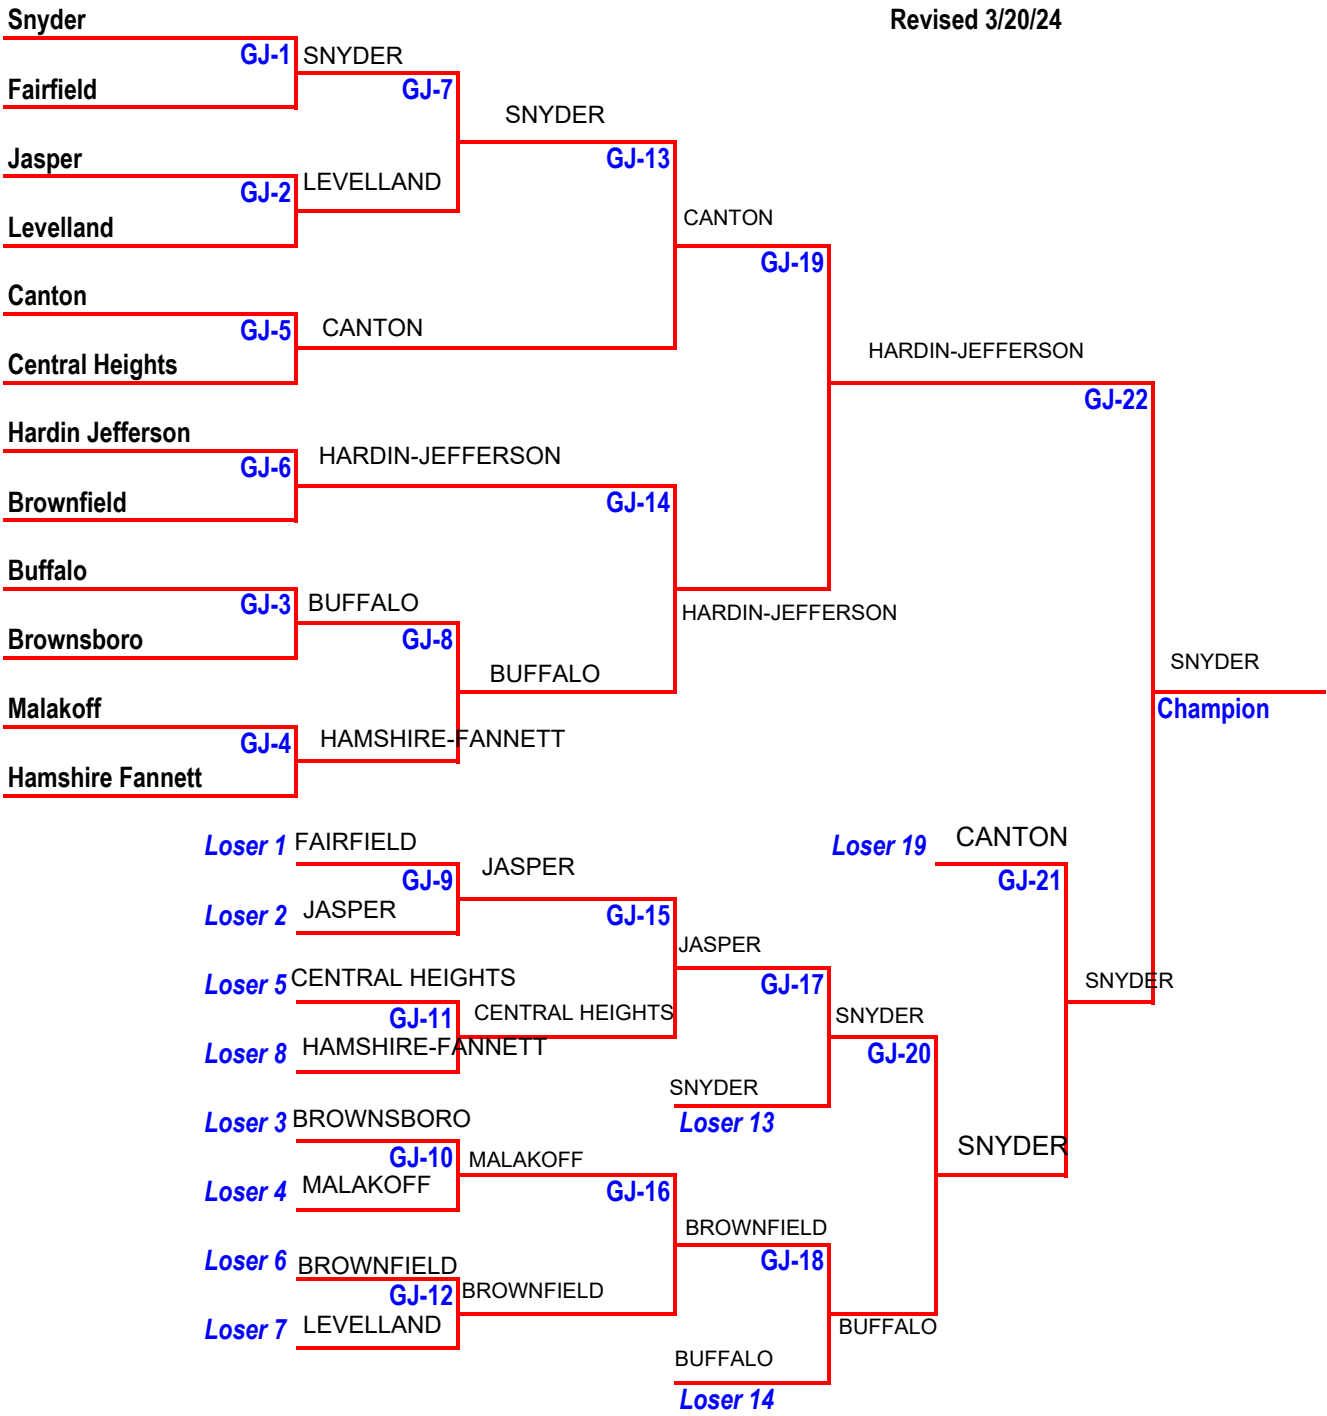

NATIONAL TOURNAMENT

APRIL

3-6

LITTLE DRIBBLERS' BASKETBALL, INC

LEVELLAND

LEVELLAND AMERICAN DIVISION NATIONAL TOURNAMENT

REVISED 4/4/2024

WEDNESDAY, APRIL 3 RD							
TIME	LHS MAIN	LHS AUX	LMS 1	LMS 2	SPC DOME	SPC PRAC	LINT
7:30	TEAM CHECK-IN AND COACHES MEETING						
9:15							
10:30							
11:45							
1:00			GJ2	BM3	BM2		
2:15			BJ1	GJ1	BM4		GM1
3:30					BM1		GM2
4:45	BS1		GJ3	BJ2	BM5		GM3
6:00	BS3		GJ4	BJ3	BS2	GS1	GM4
7:15	GM6		GJ5	BJ4	BS4	GS2	BM6
8:30	GS3		GJ6	BJ5	BS6	BS5	BM7
9:45							

National Tournament 2024
American Division **Boys Junior**
Levelland, Texas **April 3 - 6**

Revised 4/3/2024

National Tournament 2024
American Division **Boys Major**
Levelland, Texas **April 3 - 6**

Revised 4/3/2024

National Tournament 2024
National Division **Boys Senior**
Levelland, Texas **April 3 - 6**

Westwood

Revised 4/3/2024

National Tournament 2024
National Division **Girls Junior**
Levelland, Texas **April 3 - 6**

Revised 3/20/24

National Tournament 2024	
American Division	Girls Major
Levelland, Texas	April 3 - 6

Revised 3/29/24

National Tournament 2024
National Division **Girls Senior**
Levelland, Texas **April 3 - 6**