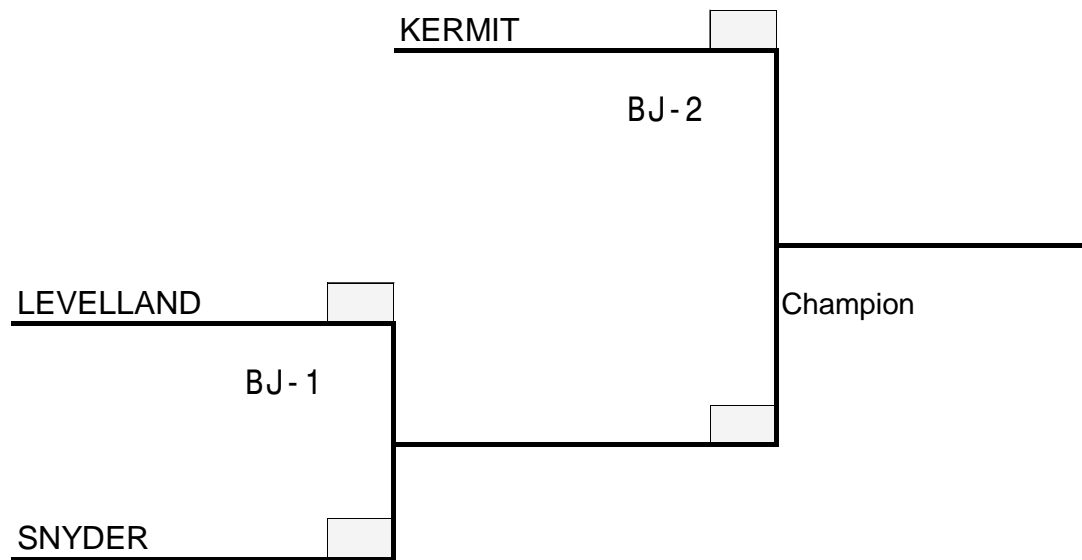

AMERICAN REGIONAL TOURNAMENT
MARCH 23-24, 2018
HOST: LEVELLAND GIRLS LITTLE DRIBBLERS
REVISED 3-6-18

TIME	MONDAY MARCH 19		TUESDAY MARCH 20		WEDNESDAY MARCH 21		THURSDAY MARCH 22		FRIDAY MARCH 23		SATURDAY MARCH 24	
	MSA	MSB	MSA	MSB	MSA	MSB	MSA	MSB	MSA	MSB	MSA	MSA
8:00											BJ-1	BM-1
9:15											GJ-1	BS-1
10:30												GM-1
11:45												
1:00											BJ-2	BM-2
2:15											GJ-2	BS-2
3:30												GM-2
4:45												
6:00											BJ-3	BM-3
7:15											GJ-3*	BS-3
8:30												GM-3*
9:45												

TOURNAMENT DIRECTOR: ASHLEY CHILDERS 806-891-8268 ASHLEYCHILDERS1992@GMAIL.COM

*IF NECESSARY

LEVELLAND GIRLS SENIORS-STRAIGHT IN

LEVELLAND AND SCURRY COUNTY GIRLS JUNIOR AND GIRLS MAJOR STRAIGHT IN

BUT WILL PLAY AND BEST 2 OF 3 FOR SEEDING IN THE NATIONAL TOURNAMENT.

BOYS JUNIOR

AMERICAN REGIONAL TOURNAMENT

MARCH 23-24, 2018

HOST: LEVELLAND GIRLS LITTLE DRIBBLERS

BOYS MAJOR

AMERICAN REGIONAL TOURNAMENT

MARCH 23-24, 2018

HOST: LEVELLAND GIRLS LITTLE DRIBBLERS

BOYS SENIOR

AMERICAN REGIONAL TOURNAMENT

MARCH 23-24, 2018

HOST: LEVELLAND GIRLS LITTLE DRIBBLERS

LEVELLAND REGIONAL TOURNAMENT

MARCH 24, 2018

GIRLS JUNIOR DIVISION AND MAJOR DIVISION

LEVELLAND AND SCURRY COUNTY WILL PLAY A BEST 2 OUT OF 2 SERIES TO DETERMINE SEEDING FOR THE NATIONAL TOURNAMENT.