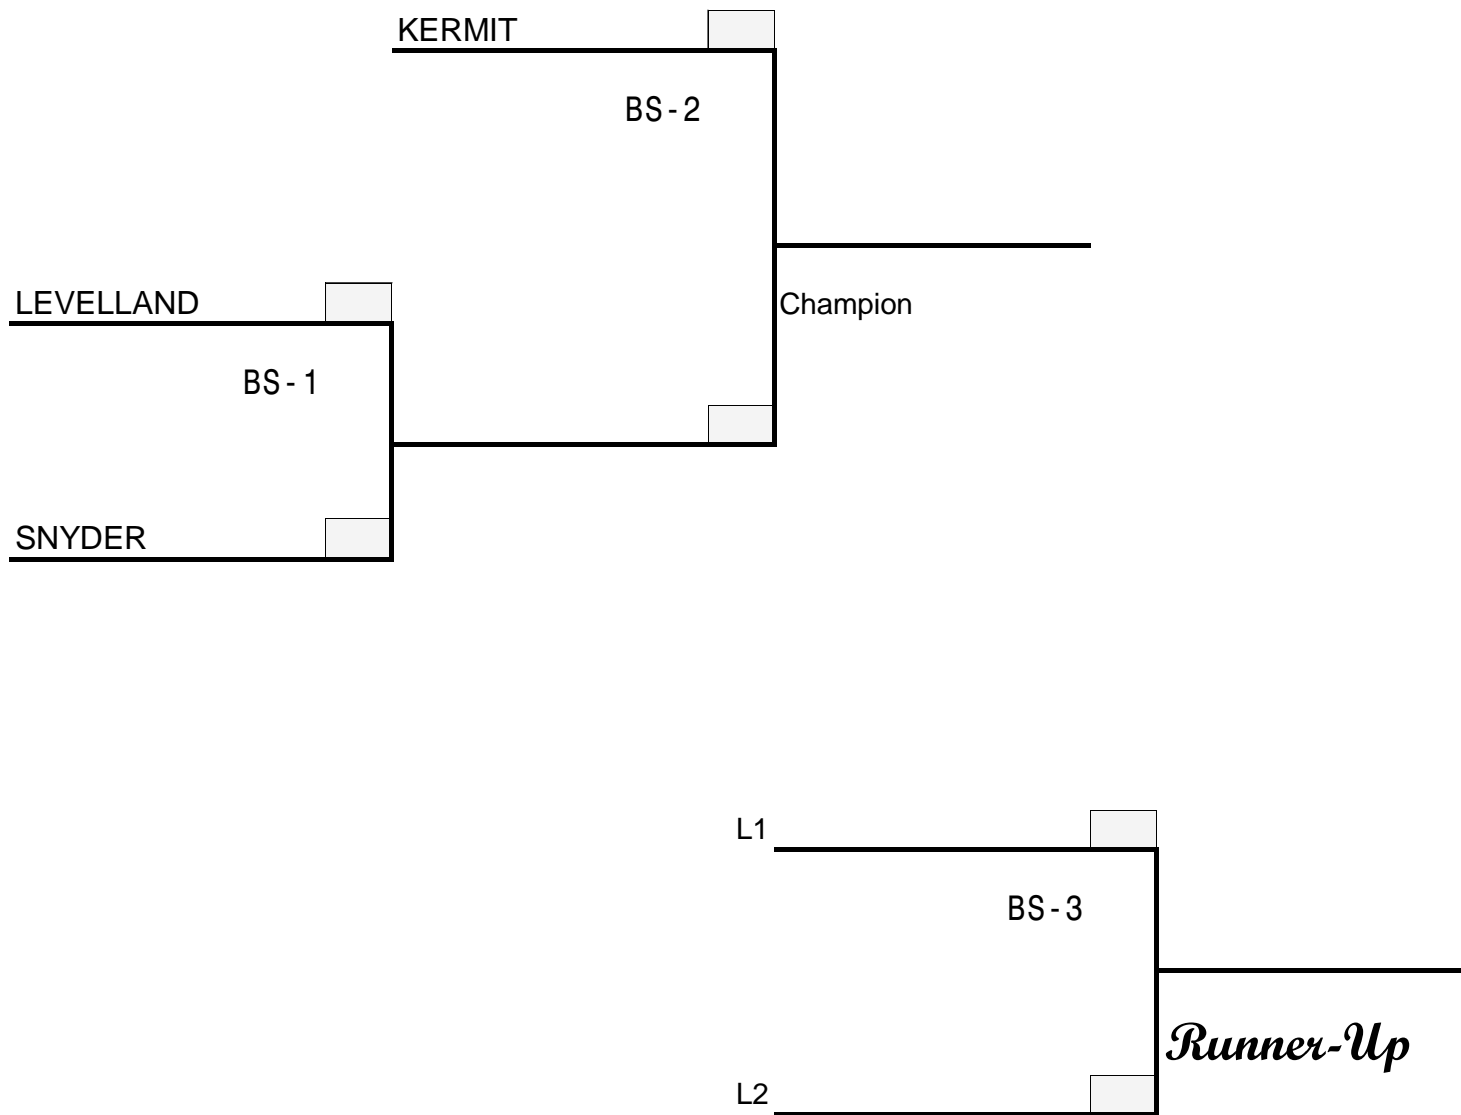

AMERICAN REGIONAL TOURNAMENT
MARCH 23-24, 2018
HOST: LEVELLAND GIRLS LITTLE DRIBBLERS
REVISED 3-6-18

TIME	MONDAY MARCH 19		TUESDAY MARCH 20		WEDNESDAY MARCH 21		THURSDAY MARCH 22		FRIDAY MARCH 23		SATURDAY MARCH 24	
	MSA	MSB	MSA	MSB	MSA	MSB	MSA	MSB	MSA	MSB	MSA	MSA
8:00											BJ-1	BM-1
9:15											GJ-1	BS-1
10:30												GM-1
11:45												
1:00											BJ-2	BM-2
2:15											GJ-2	BS-2
3:30												GM-2
4:45												
6:00											BJ-3	BM-3
7:15											GJ-3*	BS-3
8:30												GM-3*
9:45												

BOYS JUNIOR

AMERICAN REGIONAL TOURNAMENT

MARCH 23-24, 2018

HOST: LEVELLAND GIRLS LITTLE DRIBBLERS

BOYS MAJOR

AMERICAN REGIONAL TOURNAMENT

MARCH 23-24, 2018

HOST: LEVELLAND GIRLS LITTLE DRIBBLERS

BOYS SENIOR

AMERICAN REGIONAL TOURNAMENT

MARCH 23-24, 2018

HOST: LEVELLAND GIRLS LITTLE DRIBBLERS

LEVELLAND REGIONAL TOURNAMENT

MARCH 24, 2018

GIRLS JUNIOR DIVISION AND MAJOR DIVISION

LEVELLAND AND SCURRY COUNTY WILL PLAY A BEST 2 OUT OF 2 SERIES TO DETERMINE SEEDING FOR THE NATIONAL TOURNAMENT.