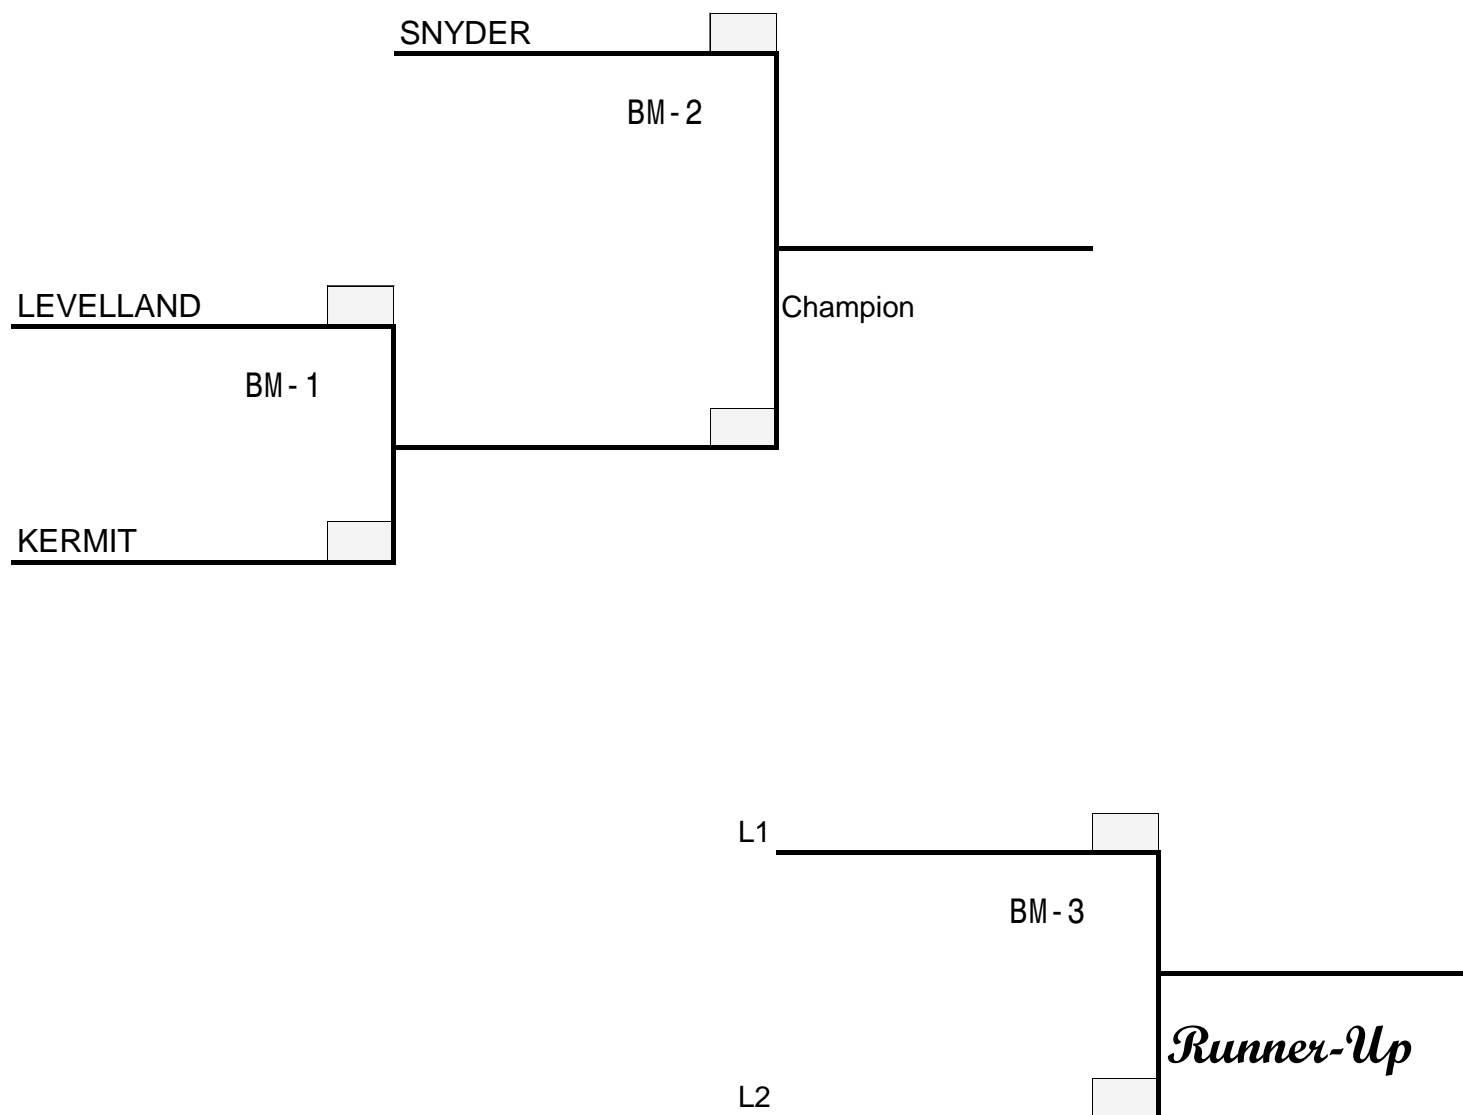

AMERICAN REGIONAL TOURNAMENT
MARCH 23-24, 2018
HOST: LEVELLAND GIRLS LITTLE DRIBBLERS
REVISED 3-6-18

TIME	MONDAY MARCH 19		TUESDAY MARCH 20		WEDNESDAY MARCH 21		THURSDAY MARCH 22		FRIDAY MARCH 23		SATURDAY MARCH 24	
	MSA	MSB	MSA	MSB	MSA	MSB	MSA	MSB	MSA	MSB	MSA	MSA
8:00											BJ-1	BM-1
9:15											GJ-1	BS-1
10:30												GM-1
11:45												
1:00											BJ-2	BM-2
2:15											GJ-2	BS-2
3:30												GM-2
4:45												
6:00											BJ-3	BM-3
7:15											GJ-3*	BS-3
8:30												GM-3*
9:45												

BOYS JUNIOR

AMERICAN REGIONAL TOURNAMENT

MARCH 23-24, 2018

HOST: LEVELLAND GIRLS LITTLE DRIBBLERS

BOYS MAJOR

AMERICAN REGIONAL TOURNAMENT

MARCH 23-24, 2018

HOST: LEVELLAND GIRLS LITTLE DRIBBLERS

BOYS SENIOR

AMERICAN REGIONAL TOURNAMENT

MARCH 23-24, 2018

HOST: LEVELLAND GIRLS LITTLE DRIBBLERS

LEVELLAND REGIONAL TOURNAMENT

MARCH 24, 2018

GIRLS JUNIOR DIVISION AND MAJOR DIVISION

LEVELLAND AND SCURRY COUNTY WILL PLAY A BEST 2 OUT OF 2 SERIES TO DETERMINE SEEDING FOR THE NATIONAL TOURNAMENT.