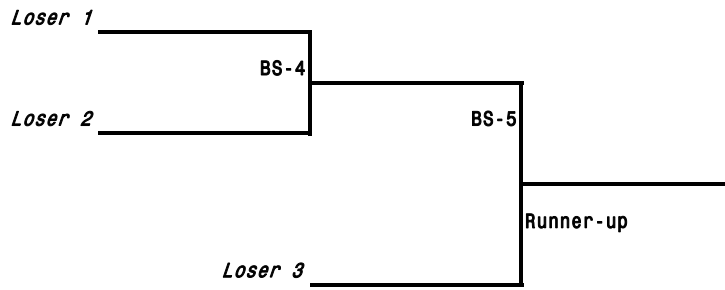

REGIONAL TOURNAMENT

BOYS SENIOR DIVISION
REV. 3-4