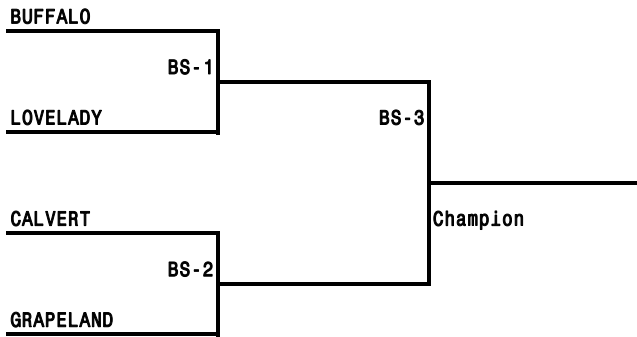

REGIONAL TOURNAMENT

BOYS SENIOR DIVISION
REV. 3-4