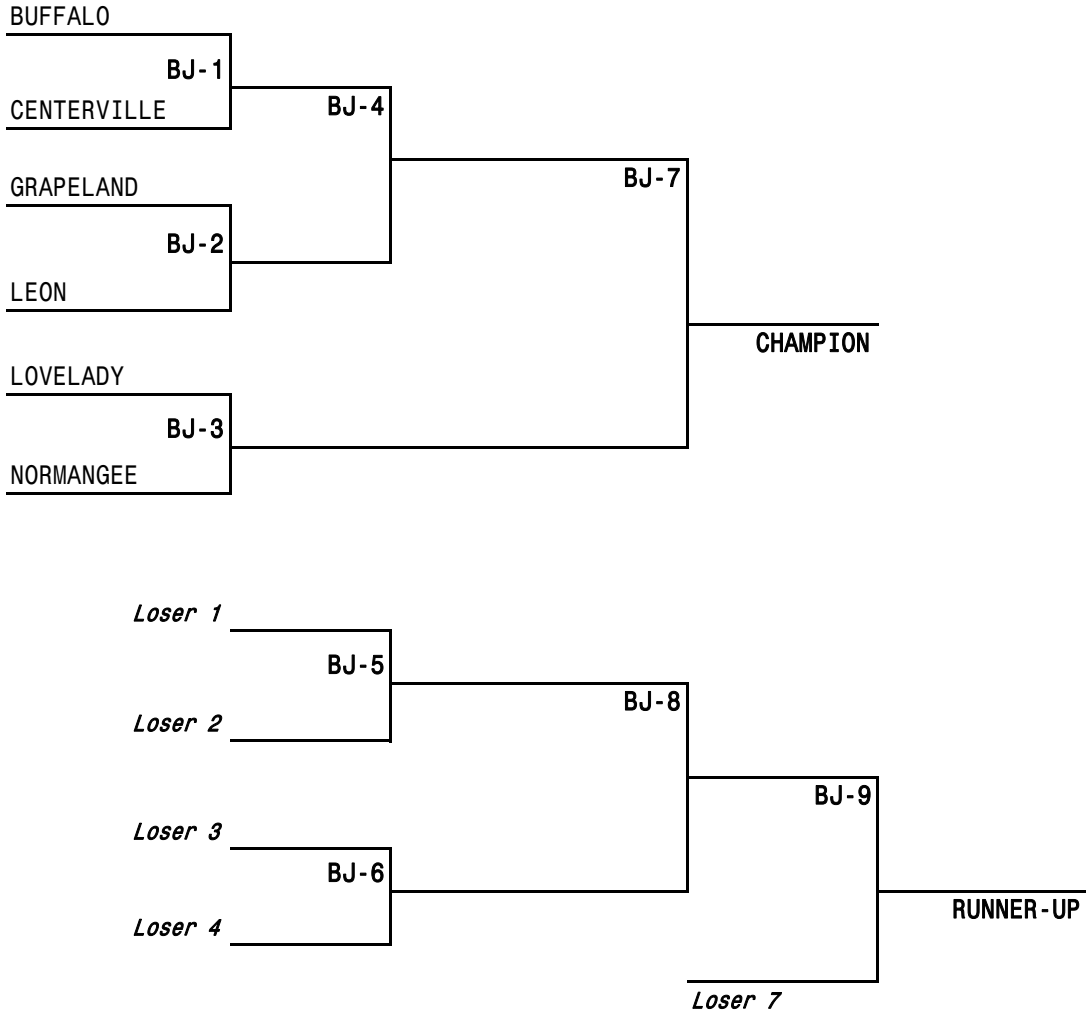

REGIONAL TOURNAMENT

BOYS JUNIOR DIVISION
REV. 3-2