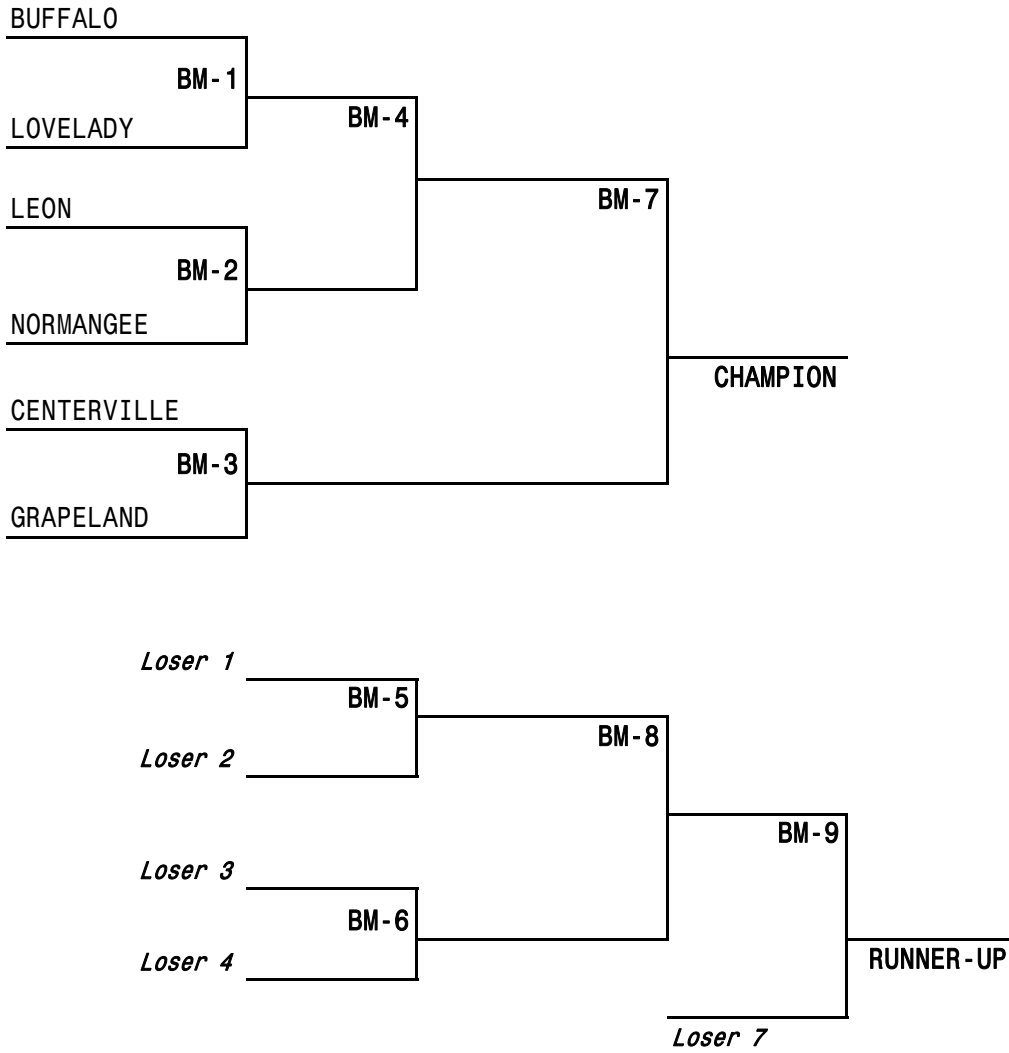

REGIONAL TOURNAMENT

BOYS MAJOR DIVISION
REVISED 3-2