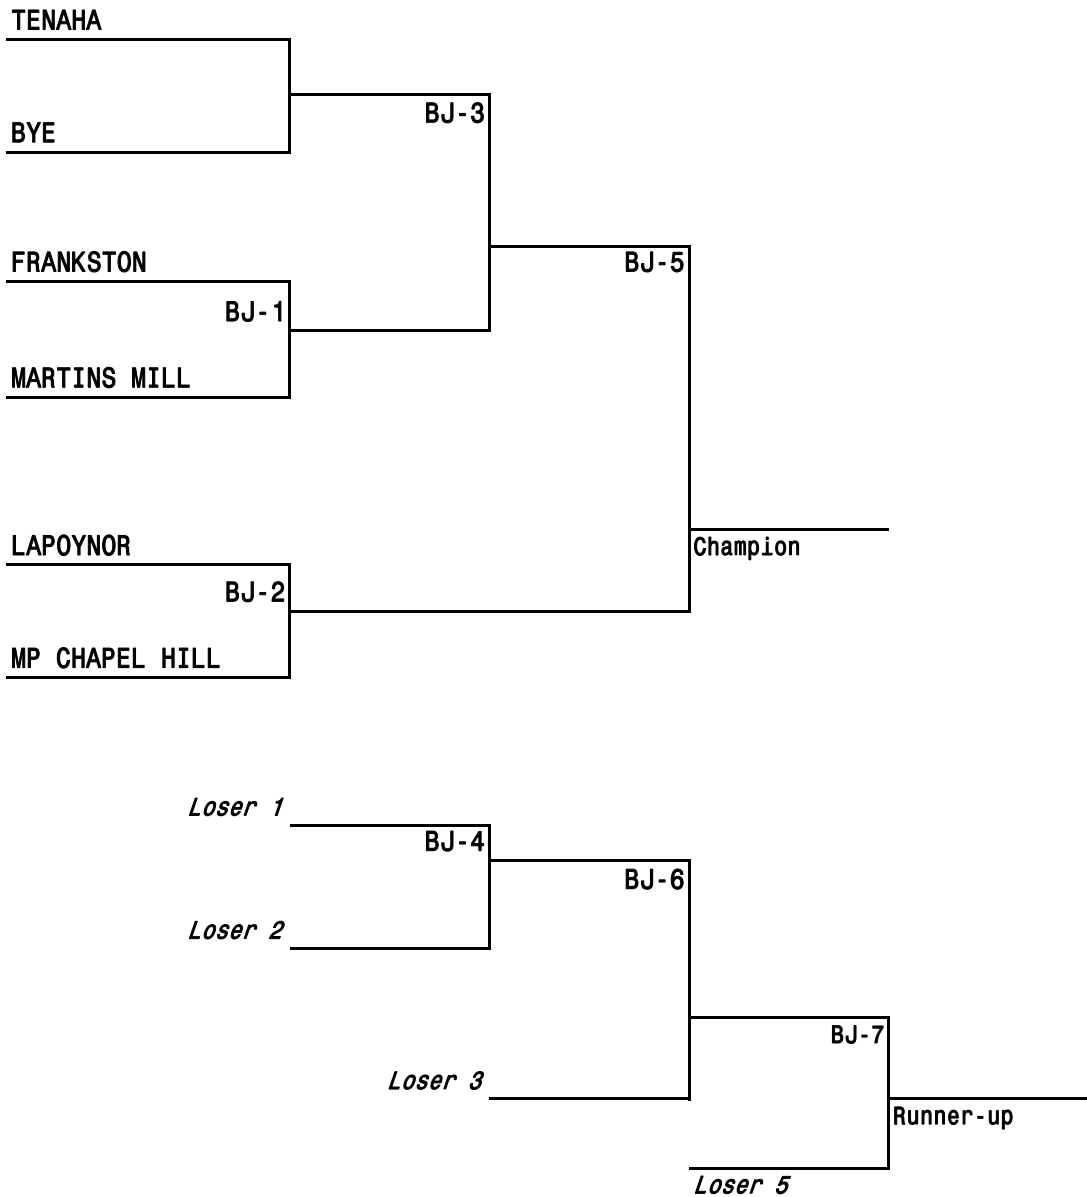

CONTINENTAL REGIONAL TOURNAMENT

BOYS JUNIOR DIVISION
REVISED 3-1