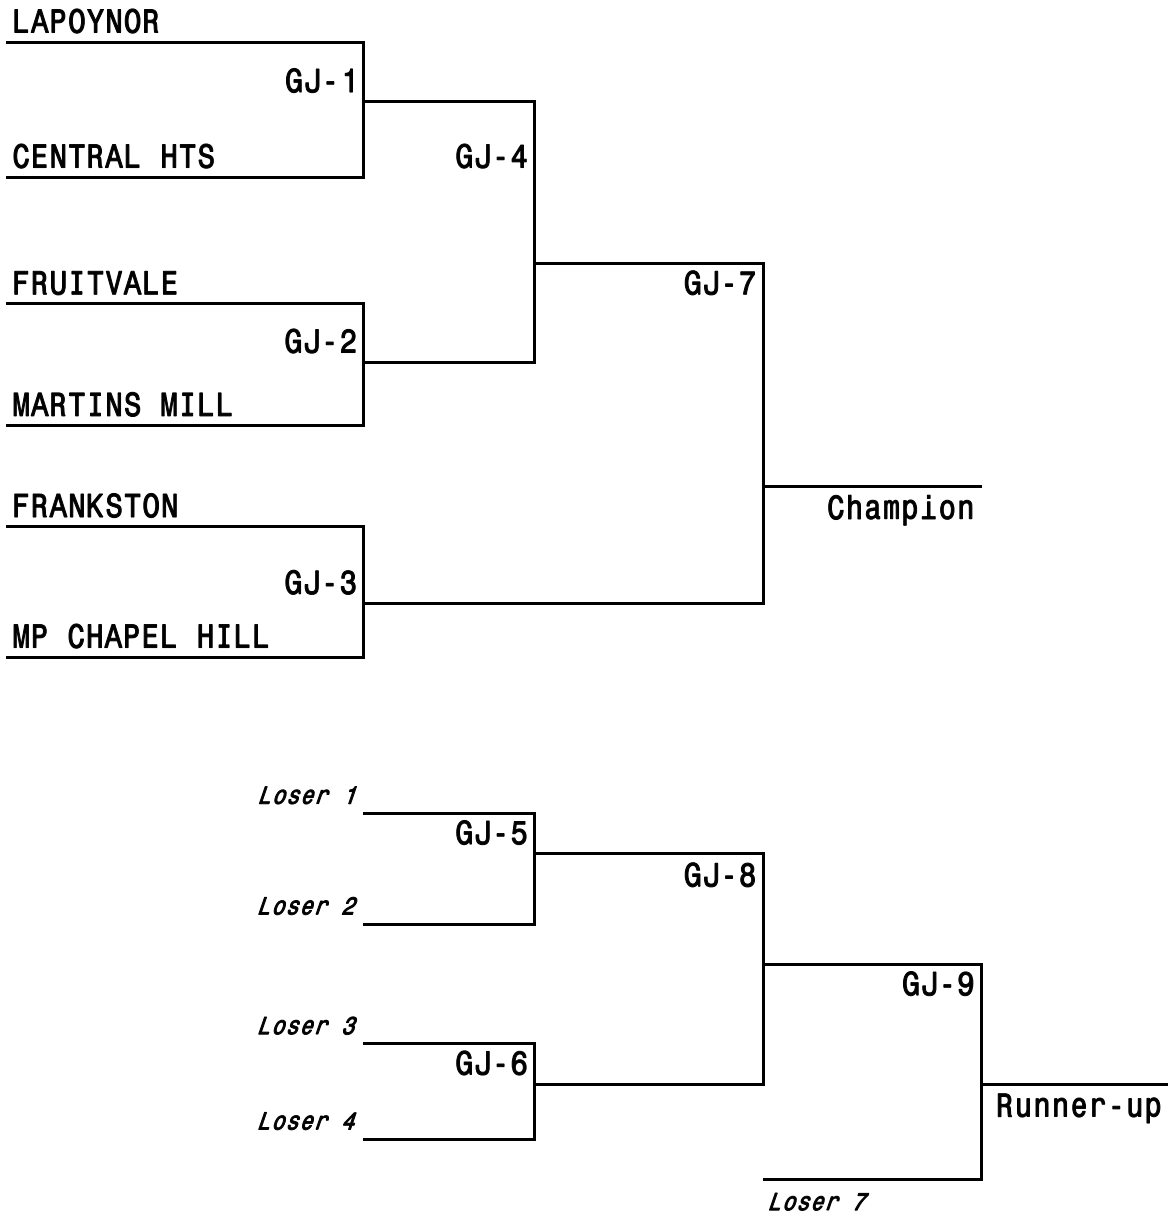

LAPOYNOR REGIONAL TOURNAMENT
MARCH 11-16, 2019

GIRLS JUNIOR DIVISION
REVISED 3-4