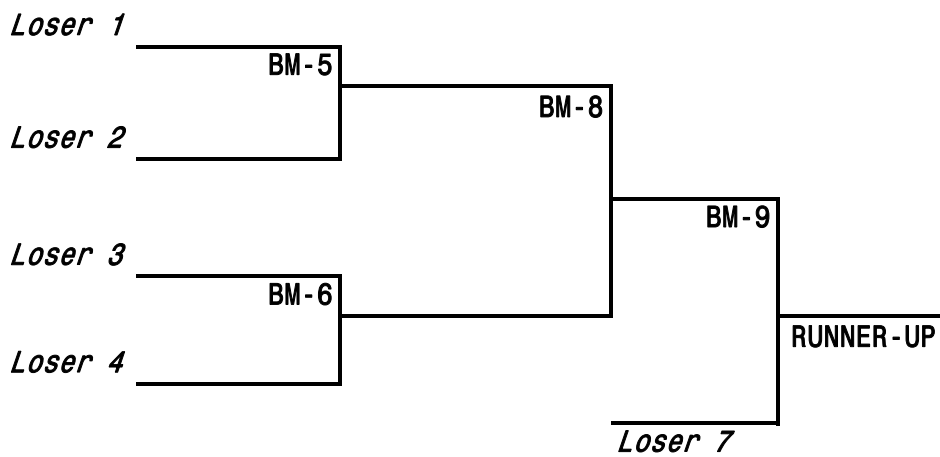

**BOYS MAJOR DIVISION
REVISED 3-4**