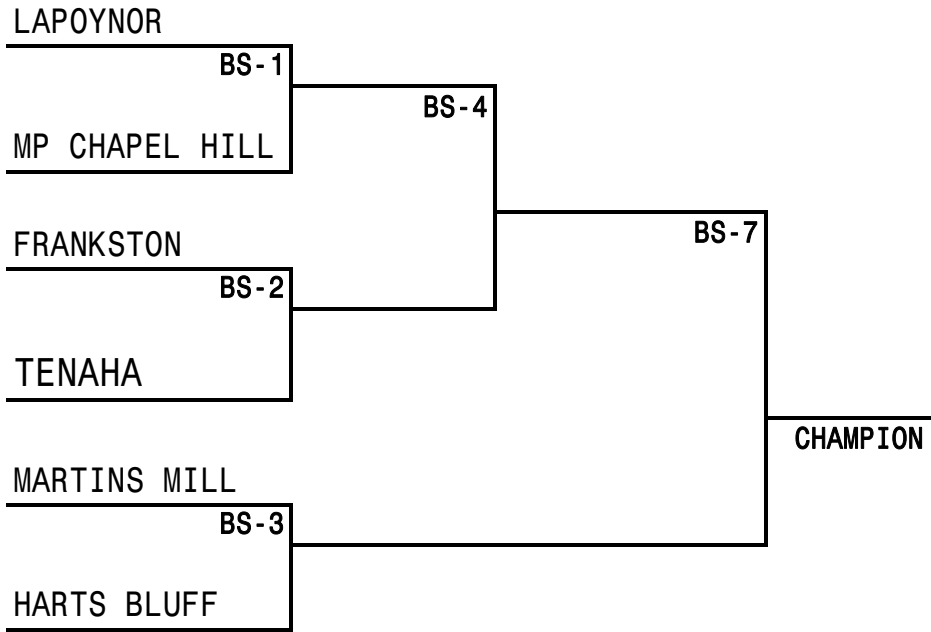

**BOYS SENIOR DIVISION
REVISED 3-4**