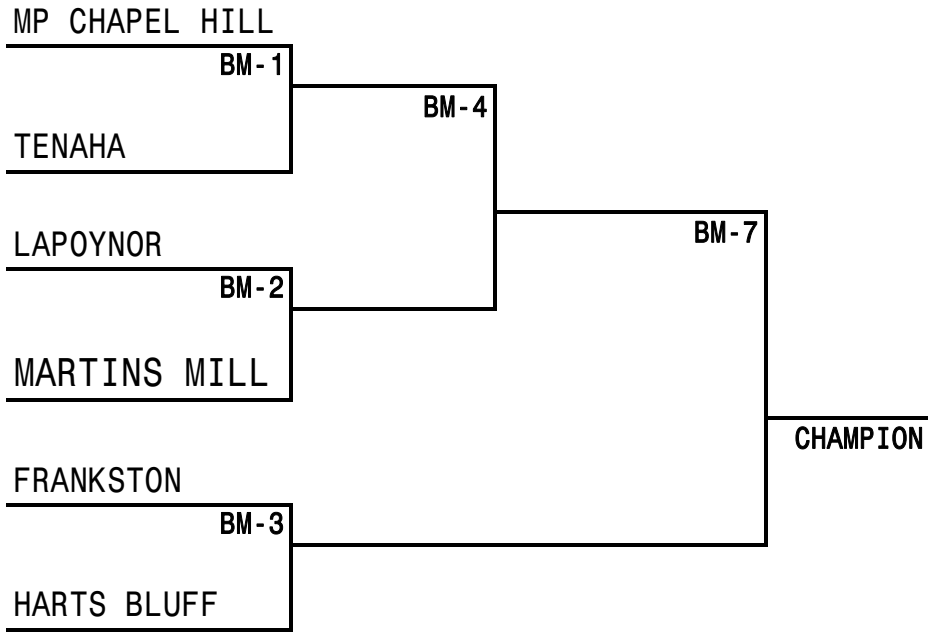

**BOYS MAJOR DIVISION
REVISED 3-4**