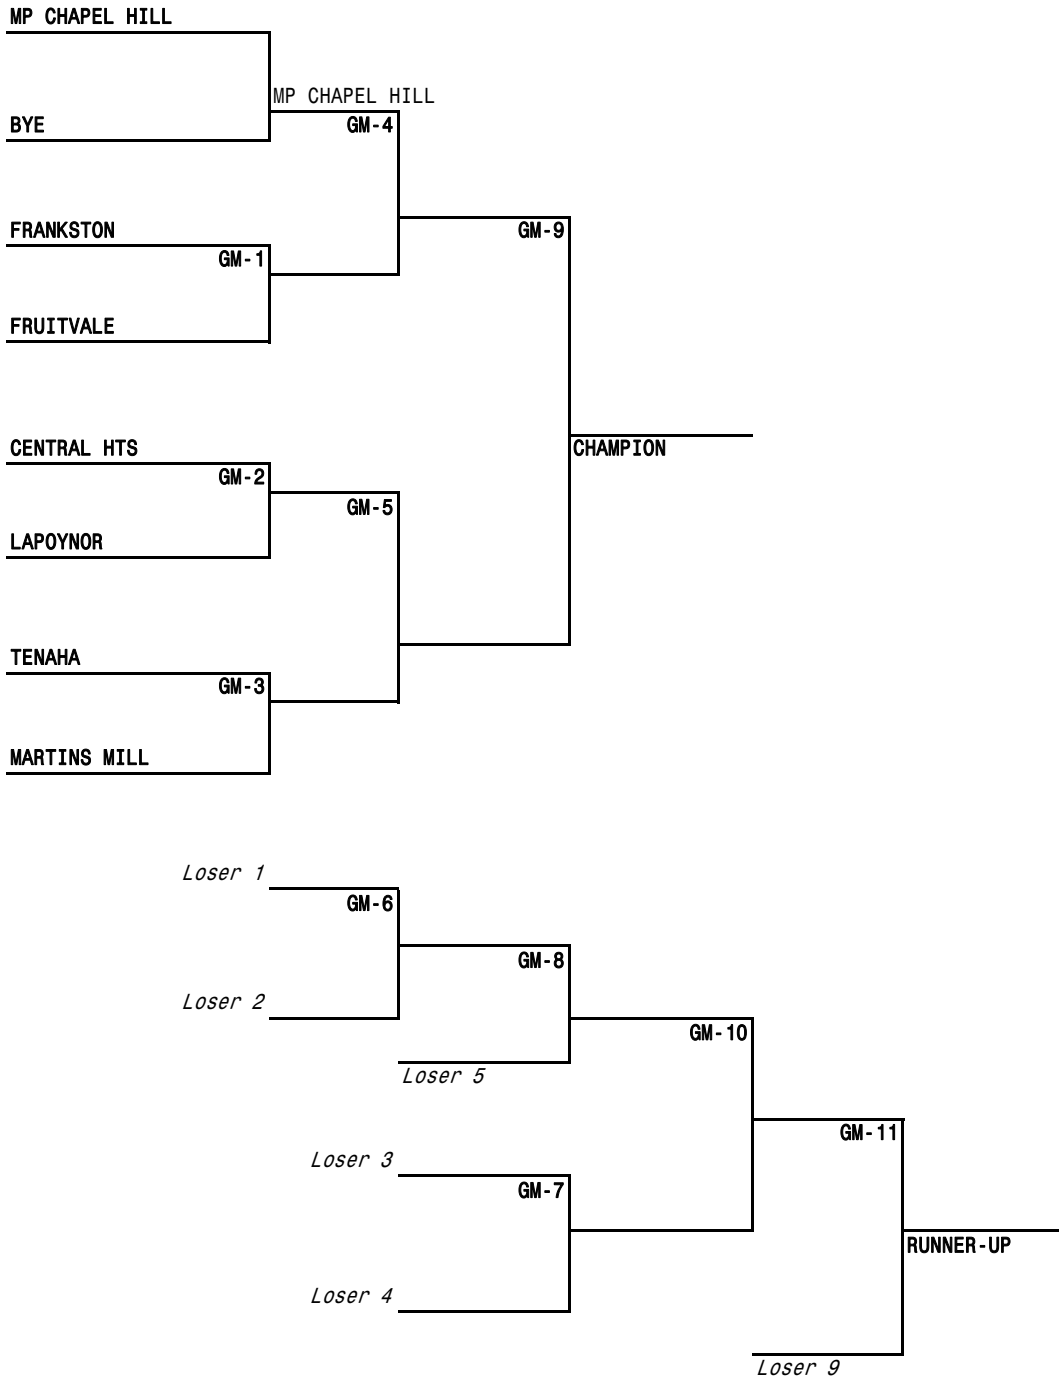

CONTINENTAL REGIONAL TOURNAMENT

LAPOYNOR GIRLS MAJOR
REVISED 3-1