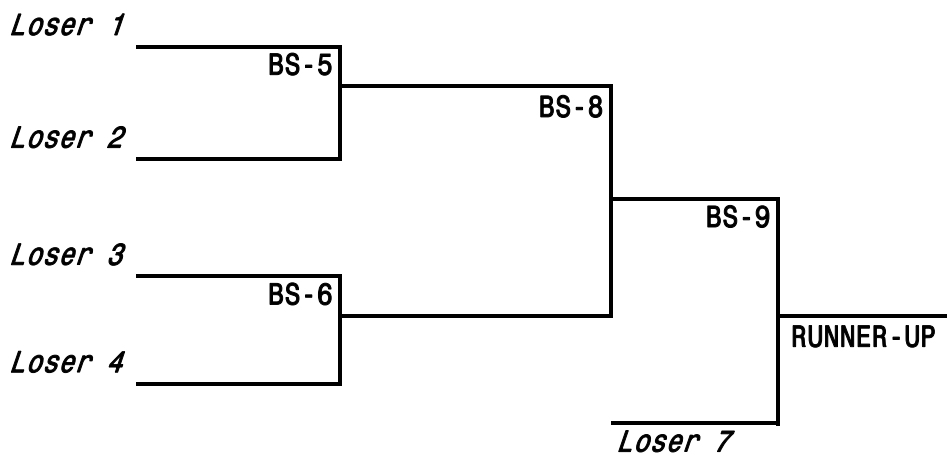

**BOYS SENIOR DIVISION
REVISED 3-4**