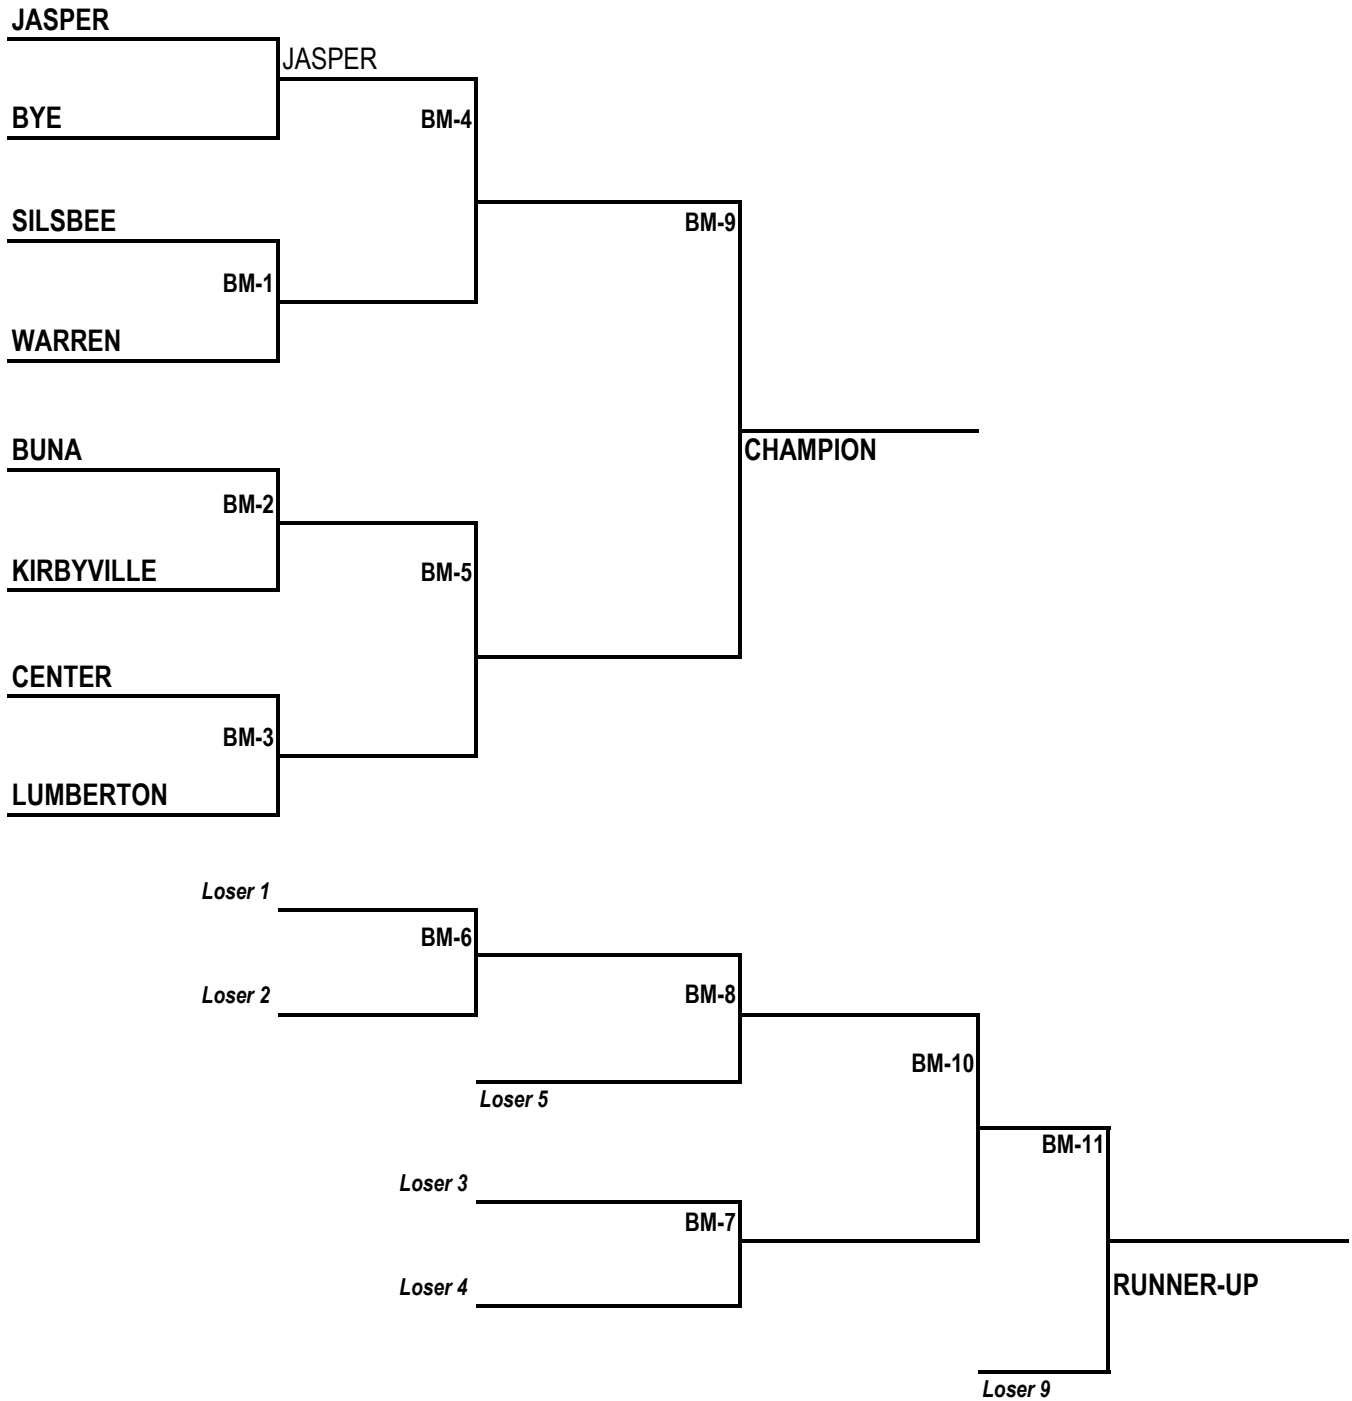

BOYS MAJOR DIVISION
REVISED 3-13