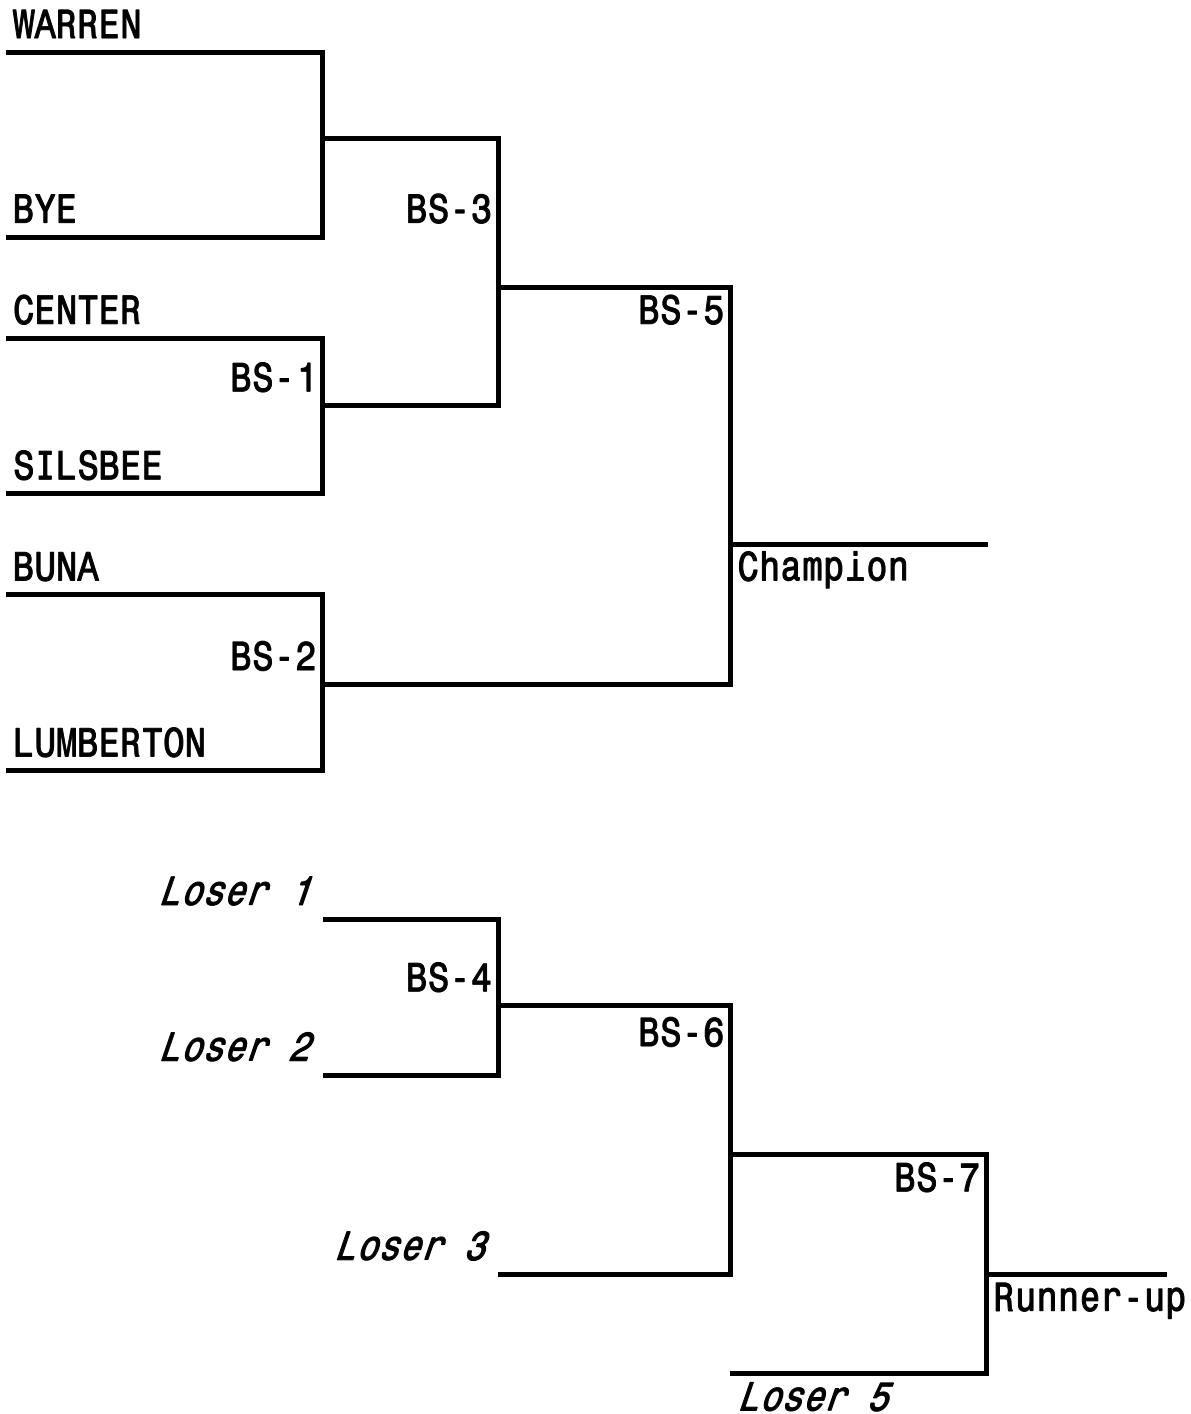

LITTLE DRIBBLERS' BASKETBALL, INC.
 AMERICAN DIVISION REGIONAL TOURNAMENT
 MARCH 18-23, 2019
 HOSTED BY: SILSBEE LITTLE DRIBBLERS

REVISED 3-13

	MONDAY MARCH 18		TUESDAY MARCH 19		WEDNESDAY MARCH 20		THURSDAY MARCH 21		FRIDAY MARCH 22		SATURDAY MARCH 23	
TIME	EJMS 1	EJMS 2	EJMS 1	EJMS 2	EJMS 1	EJMS 2	EJMS 1	EJMS 2	SMS 1	SMS 2	SHS 1	SHS 2
8:00											BJ-7	GS-1
9:15											BJ-8	BM-9
10:30											GJ-5	BM-10
11:45											GJ-6	GM-5
1:00											GS-2	GM-6
2:15											BS-5	BS-6
3:30											BJ-9	
4:45											GJ-7	BM-11
6:00	GJ-1	GM-1	BJ-1	BM-3		BS-1	GJ-3	GJ-4	BJ-5	BM-7	*GS-3	GM-5
7:15	GJ-2	GM-2	BJ-2	BM-4		BS-2	BJ-3	BM-5	BJ-6	BM-8		BS-7
8:30	BM-1	BM-2	GM-3	GM-4			BJ-4	BM-6	BS-3	BS-4		

SILSBEE REGIONAL
MARCH 18-23, 2019

BOYS JUNIOR DIVISION
REVISED 3-13

BOYS MAJOR DIVISION
REVISED 3-13

SILSBEE REGIONAL
MARCH 18-23, 2019

BOYS SENIOR DIVISION
REVISED 3-10

SILSBEE REGIONAL
MARCH 18-23, 2019