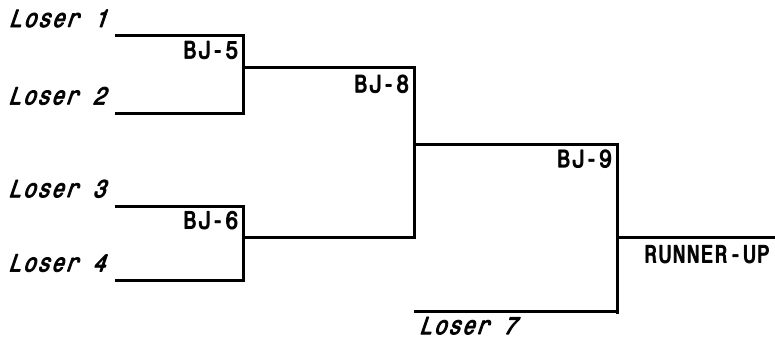

SILSBEE REGIONAL
MARCH 18-23, 2019

BOYS JUNIOR DIVISION
REVISED 3-13