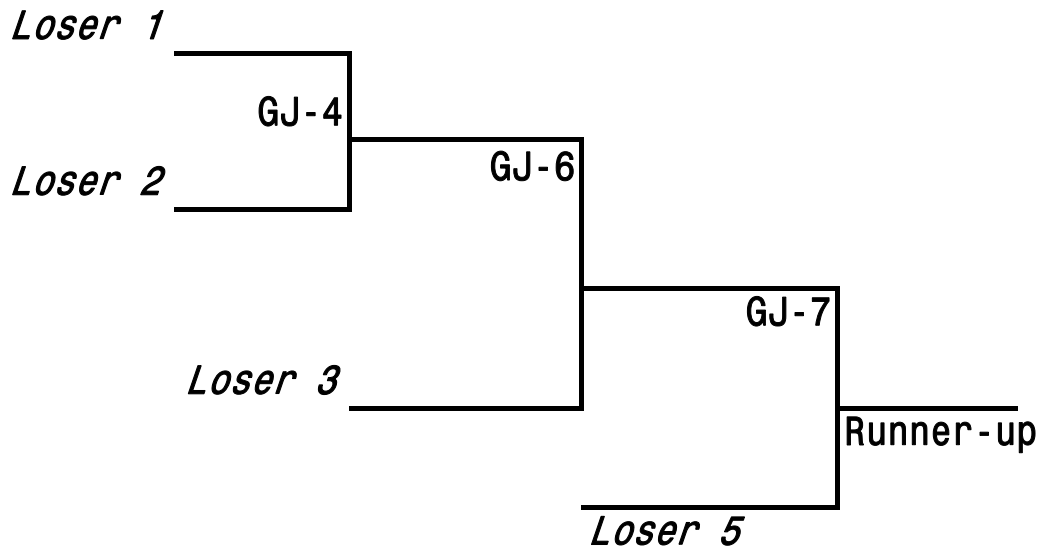

SILSBEE REGIONAL
MARCH 18-23, 2019

GIRLS JUNIOR DIVISION
REVISED 3-6