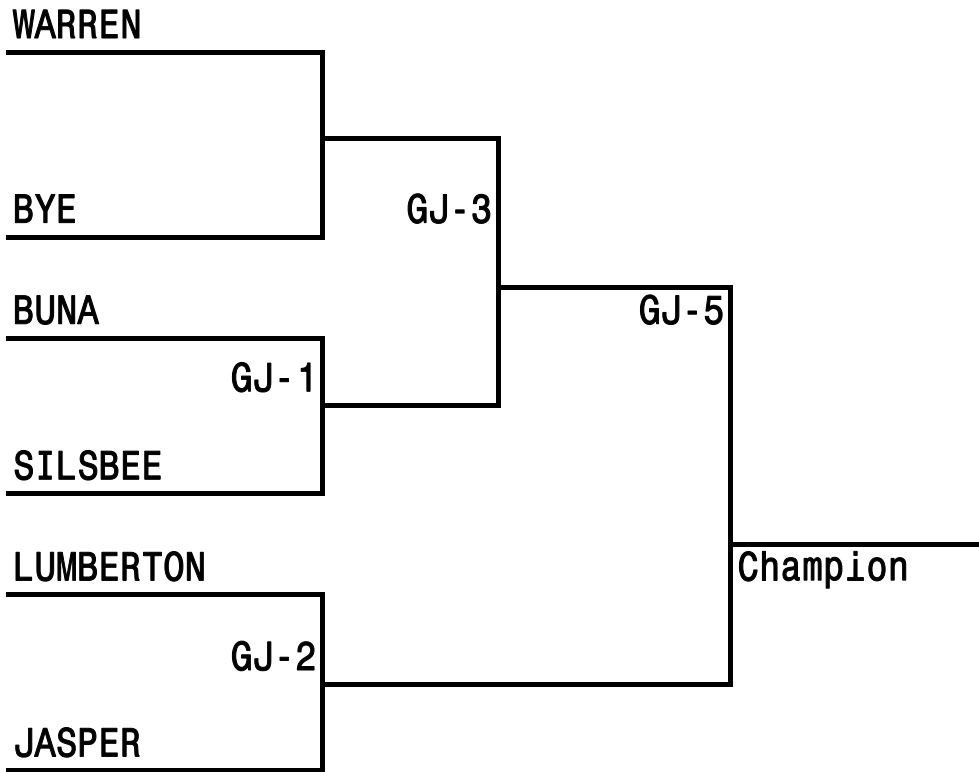

SILSBEE REGIONAL
MARCH 18-23, 2019

GIRLS JUNIOR DIVISION
REVISED 3-6