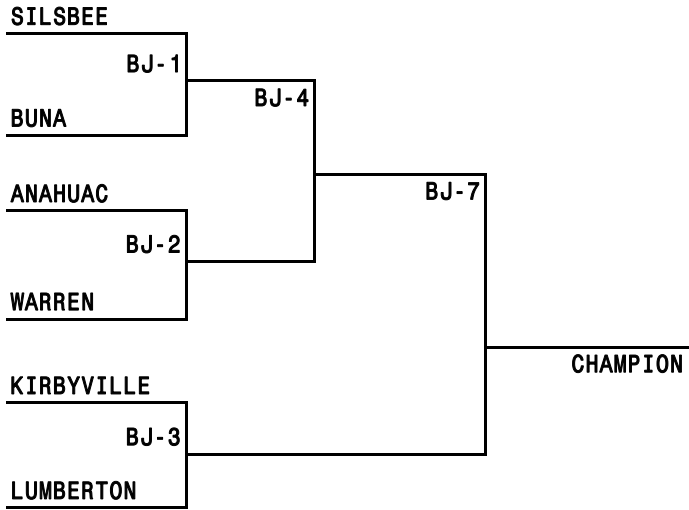

SILSBEE REGIONAL
MARCH 18-23, 2019

BOYS JUNIOR DIVISION
REVISED 3-13