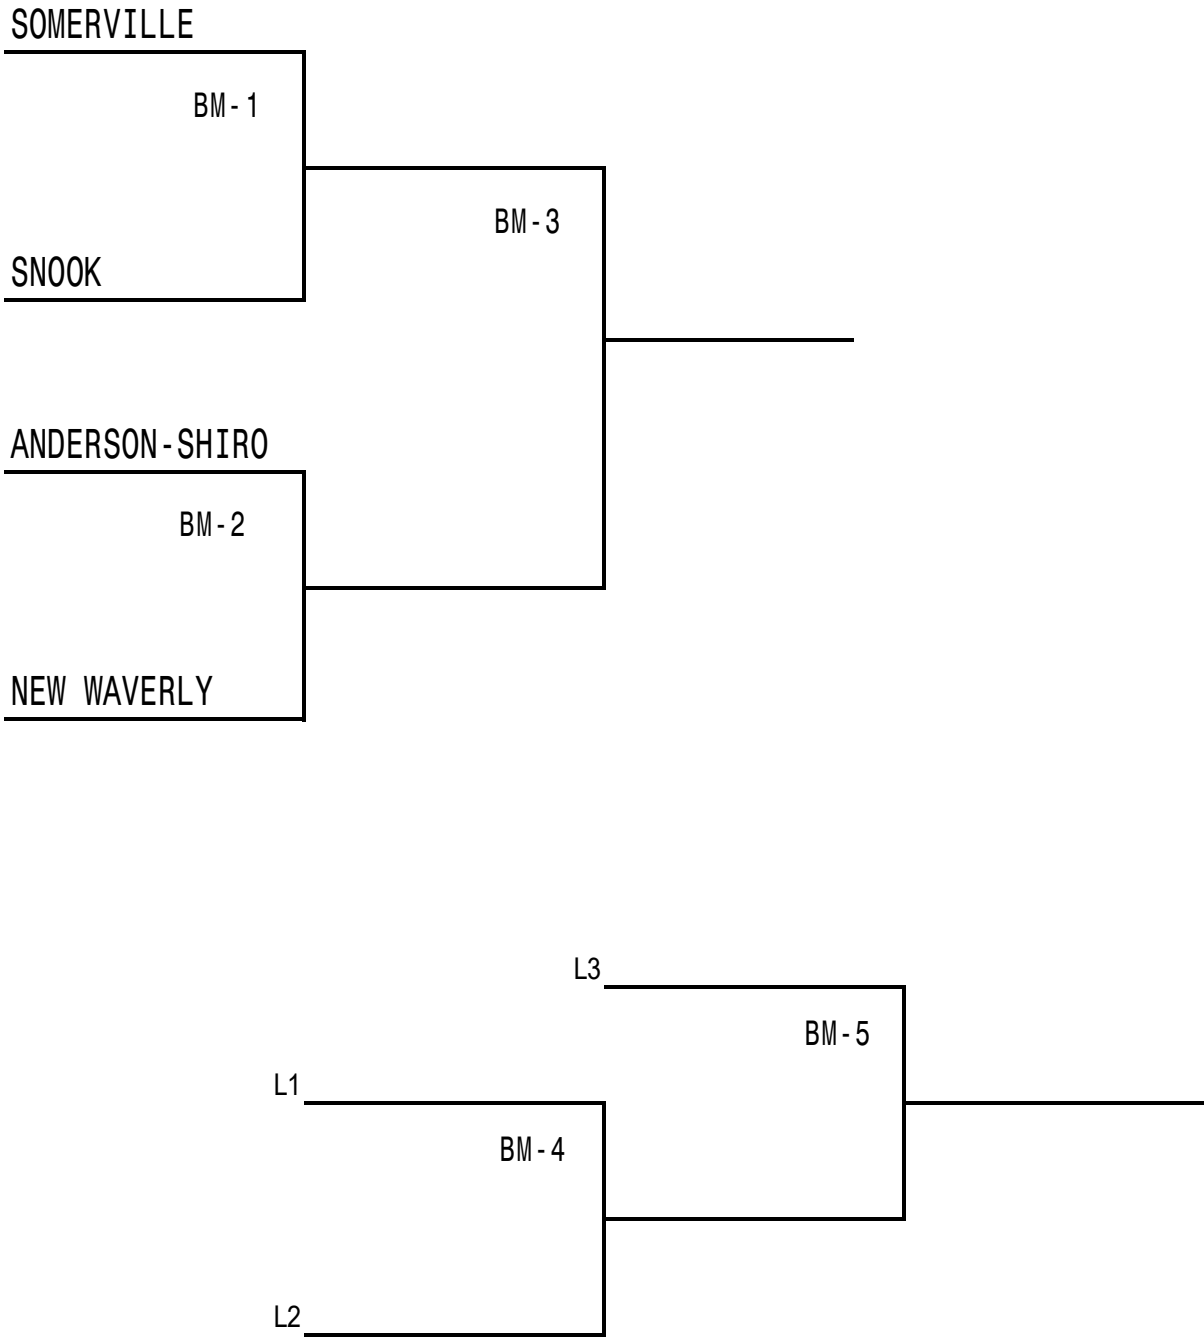

SNOOK BOYS MAJOR

REGIONAL TOURNAMENT

SOMERVILLE

BM - 1

SNOOK

BM - 3

ANDERSON-SHIRO

BM - 2

NEW WAVERLY

L3

BM - 5

L1

BM - 4

L2