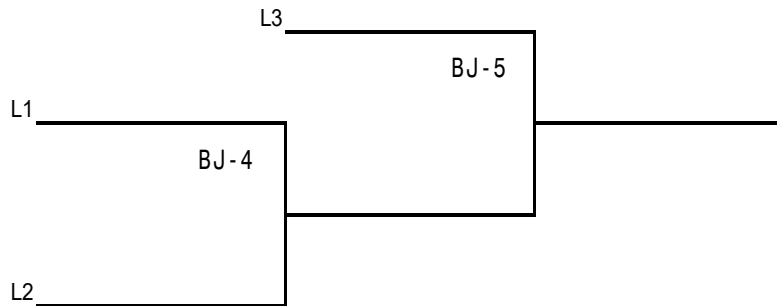

The Girl Division 2-team brackets are played to determine National Tournament Bracket seeding. Both teams in the 2-team brackets will advance to the National Tournament.

ANDERSON-SHIRO

BJ-1

NEW WAVERLY

BJ-3

SNOOK

BJ-2

SOMERVILLE

SNOOK BOYS MAJOR

REGIONAL TOURNAMENT

SOMERVILLE

BM - 1

SNOOK