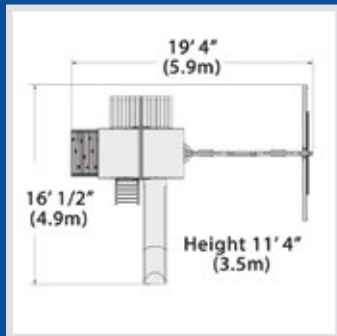

Adventure Outlook 2

PLAYSET SHOWN WITH:

- Adventure Outlook
- Wood Roof
- Cable Kit
- 3 Position 8' Swing Beam
- 2 - Belt Swings
- Trapeze Bar
- Lower Floor
- Playhouse Window Wall
- Side Table with Roof
- 5' Rock Wall
- 10' Double Wall Wave Slide

Be sure to ask about
the four color options
for the
*Double-Wall
Wave Slide!*