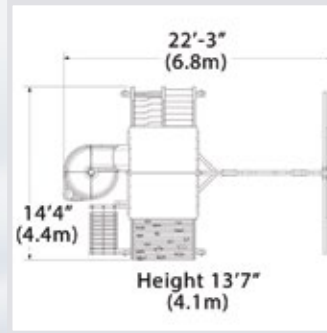

Titan Peak XL 2

PLAYSET SHOWN WITH:

- Titan Peak XL
- Tarp Roof
- 3 Position 10' Swing Beam
- Steel Reinforced Swing Beam Kit
- 2 – Belt Swings
- Trapeze Bar
- 7' Open Spiral Slide
- Accessory Arm with Rope Ladder