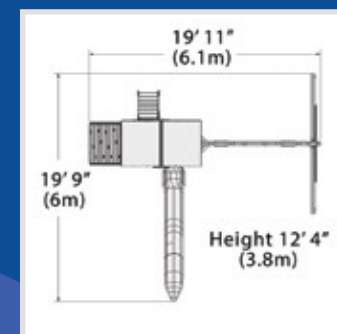

Olympian Outlook 1

PLAYSET SHOWN WITH:

- Olympian Outlook
- Mahogany Tarp Roof
- 3 Position 9' Swing Beam
- 2 - Belt Swings
- Trapeze Bar
- 6' Rock Wall
- Picnic Table
- 12' Rocket Slide