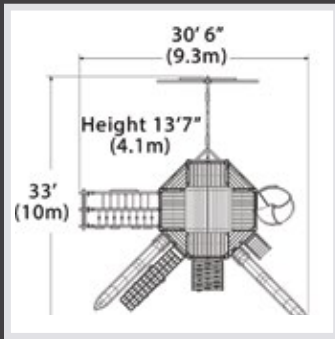

Titan Treehouse XL 12

- Titan Treehouse XL
- 4 – Titan Treehouse Balconies
- 4 – Corner Decks
- Wood Roof
- Cabin Package
- 3 Position 10' Swing Beam
- Steel Reinforced Swing Beam Kit
- 2 – Belt Swings
- Trapeze Bar
- 8.5' Ultimate Climber
- 2 – 14' Rocket Slides
- 7' spiral Tube Slide
- 7' Rock Wall
- Gang Plank