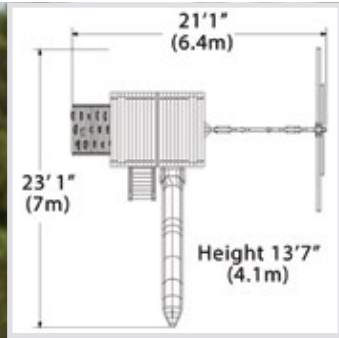

Titan Treehouse XL 1

Playset Shown With:

- Titan Treehouse XL
- Wood Roof
- 2 – Gable Kits
- 3 Position 10' Swing Beam
- Steel Reinforced Swing Beam Kit
- 2 – Belt Swings
- Trapeze Bar
- 14' Rocket Slide
- 7' Rock Wall
- Picnic Table