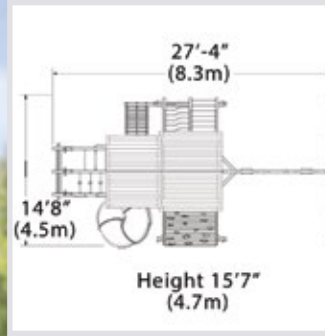

Titan Peak XL 5

PLAYSET SHOWN WITH:

- Titan Peak XL
- Wood Roof
- 2 – Gable Kits
- 3 Position 10' Swing Beam
- Steel Reinforced Swing Beam Kit
- 2 – Belt Swings
- Trapeze Bar
- 8.5' Ultimate Climber
- Loft XL
- Loft Gable Kit
- 9' Spiral Tube Slide
- Accessory Arm with Rope Ladder