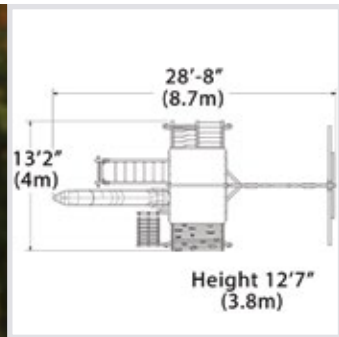

Olympian Peak XL 3

PLAYSET SHOWN WITH:

- Olympian Peak XL
- Tarp Roof
- 3 Position 9' Swing Beam
- Steel Reinforced Swing Beam Kit
- 2 – Belt Swings
- Trapeze Bar
- 12' Rocket Slide
- 4x4 Monkey Bars
- Monkey Bar Fireman's Pole
- Accessory Arm with Rope Ladder