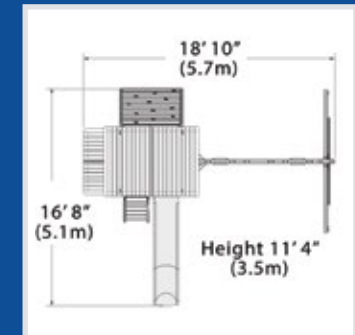

Adventure Outlook XL 2

PLAYSET SHOWN WITH:

- Adventure Outlook XL
- Wood Roof
- Cable Kit
- 3 Position 8' Swing Beam
- 2 - Belt Swings
- Trapeze Bar
- Playhouse
- Side Table with Roof
- 5' Rock Wall XL
- 10' Double Wall Wave Slide

The
Serving Wall
encourages your
kids to use their
imagination to create
a lemonade stand or
store front.