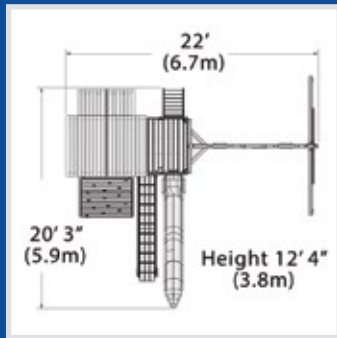

Olympian Outlook XL 2

PLAYSET SHOWN WITH:

- Olympian Outlook XL
- Wood Roof
- Gable Kit
- Olympian Outlook Balcony XL
- 3 Position 9' Swing Beam
- 2 - Belt Swings
- Trapeze Bar
- 6' Rock Wall XL
- Lower Floor
- Playhouse
- Side Table with Roof
- Gang Plank
- 12' Rocket Slide

The *Gang Plank* is a great climbing option for any fort with a gradual incline kids of all ages can walk up easily!