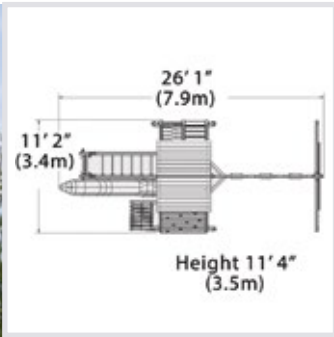

Adventure Summit XL 2

PLAYSET SHOWN WITH:

- Adventure Summit XL
- Wood Roof
- Gable Kit
- Accessory Arm w/ Rope Ladder
- 3 Position 8' Swing Beam
- 2 - Belt Swings
- Trapeze Bar
- 4x4 Monkey Bars
- 10' Rocket Slide