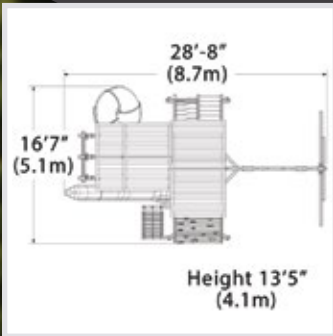

Olympian Peak Jumbo 3

PLAYSET SHOWN WITH:

- Olympian Peak Jumbo
- Wood Roof
- 2 – Gable Kits
- 3 Position 9' Swing Beam
- Steel Reinforced Swing Beam Kit
- 2 – Belt Swings
- Trapeze Bar
- 6.5' Ultimate Climber
- Loft XL
- Loft Cabin Package
- Loft Porch
- 12' Rocket Slide
- 7' Spiral Tube Slide
- Accessory Arm with Rope Ladder