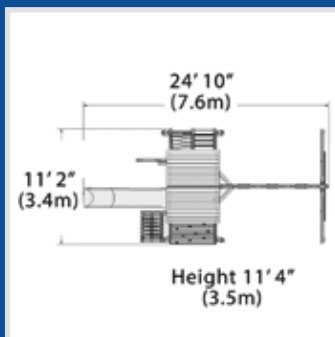

Adventure Summit XL 1

PLAYSET SHOWN WITH:

- Adventure Summit XL
- Wood Roof
- Gable Kit
- Accessory Arm w/ Rope Ladder
- Accessory Arm w/ Trapeze Bar
- 3 Position 8' Swing Beam
- 3 - Belt Swings
- 10' Double Wall Wave Slide