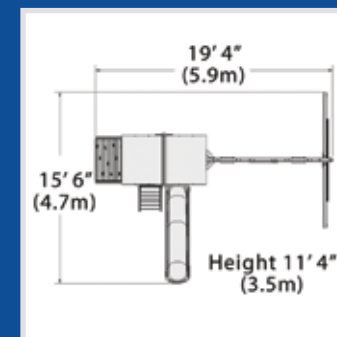

Adventure Outlook 1

PLAYSET SHOWN WITH:

- Adventure Outlook
- Green Tarp Roof
- 3 Position 8' Swing Beam
- 2 - Belt Swings
- Trapeze Bar
- 5' Rock Wall
- Picnic Table
- 10' Wave Slide