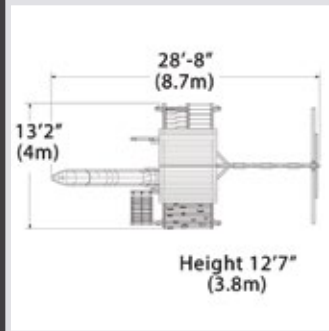

Olympian Peak XL 1

PLAYSET SHOWN WITH:

- Olympian Peak XL
- Wood Roof (tarp roof options)
- 2 – Gable Kits (no gables on tarp roofs)
- 3 Position 9' Swing Beam
- Steel Reinforced Swing Beam Kit
- 3 – Belt Swings
- 12' Rocket Slide
- Accessory Arm with Rope Ladder
- Accessory Arm with Trapeze