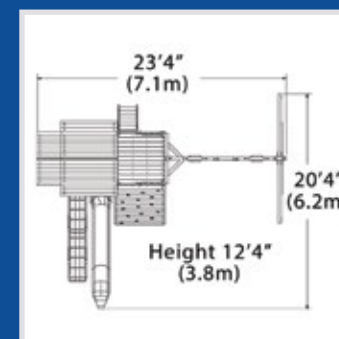

Enclose any upper fort
with the new
Summit Outlook
Cabin Package!