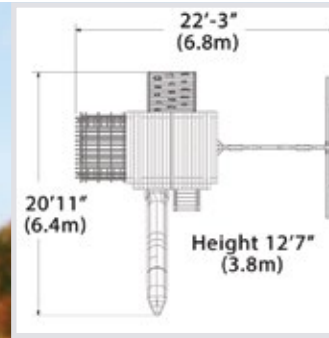

Olympian Treehouse XL 3

PLAYSET SHOWN WITH:

- Olympian Treehouse XL
- Wood Roof
- 2 – Cable Kits
- 3 Position 9' Swing Beam
- Steel Reinforced Swing Beam Kit
- 2 – Belt Swings
- Trapeze Bar
- 12' Rocket Slide
- 6' Rock Wall
- Pergola with Side Table
- Playhouse
- Kitchenette