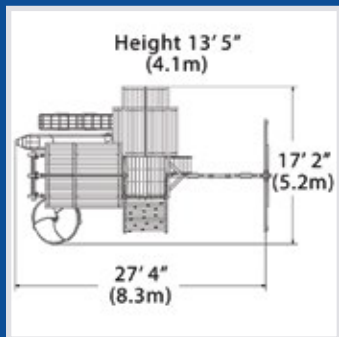

Olympian Outlook XL 5

Playset Shown With:

- Olympian Outlook XL
- Wood Roof
- Gable Kit
- Olympian Summit Balcony XL w/ Rock Wall
- Tire Swivel Swing
- 3 Position 9' Swing Beam
- 2 - Belt Swings
- Trapeze Bar
- Playhouse
- Side Table with Roof
- Ultimate Climber
- Loft XL
- Cabin Package
- Loft Porch
- 7' Spiral Tube Slide
- Gang Plank
- 12' Rocket Slide
- Kitchenette

The Ultimate Climber
includes a
Chin Up Bar!