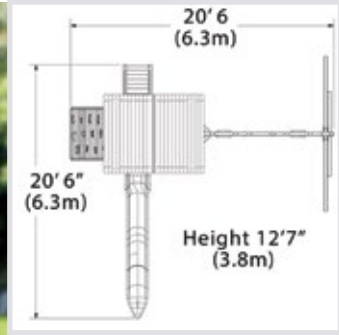

Olympian Treehouse XL 1

PLAYSET SHOWN WITH:

- Olympian Treehouse XL
- Wood Roof
- 2 – Gable Kits
- 3 Position 9' Swing Beam
- Steel Reinforced Swing Beam Kit
- 2 – Belt Swings
- Trapeze Bar
- 12' Rocket Slide
- 6' Rock Wall
- Picnic Table