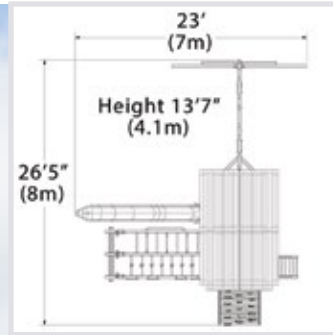

Titan Treehouse XL 5

PLAYSET SHOWN WITH:

- Titan Treehouse XL
- Titan Treehouse Balcony XL
- Wood Roofs
- Cabin Package
- Gable Extension Roof
- 3 Position 10' Swing Beam
- Steel Reinforced Swing Beam Kit
- 2 – Belt Swings
- Trapeze Bar
- 8.5' Ultimate Climber
- 14' Rocket Slide
- 7' Rock Wall
- Lower Floor
- Picnic Table