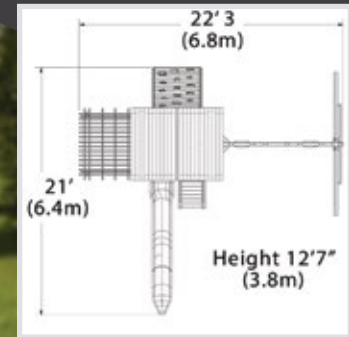

Note: Wooden playset only, patio furniture and plant not included