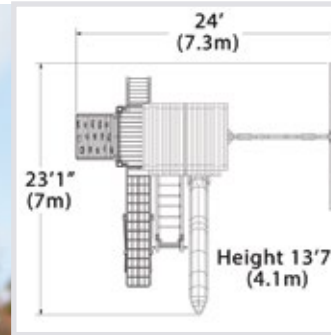

Titan Treehouse XL 3

PLAYSET SHOWN WITH:

- Titan Treehouse XL
- Olympian Treehouse Tower
- Wood Roof
- Cabin Package
- 3 Position 10' Swing Beam
- Steel Reinforced Swing Beam Kit
- 2 – Belt Swings
- Trapeze Bar
- 14' Rocket Slide
- 6' Rock Wall
- Gang Plank
- 4x4 Monkey Bars
- Monkey Bar Fireman's Pole
- Lower Floor
- Picnic Table