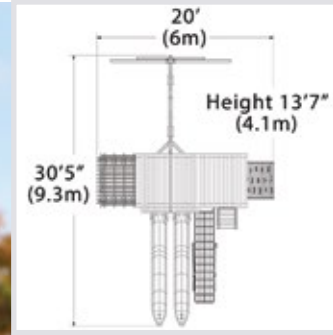

Titan Treehouse XL 4

PLAYSET SHOWN WITH:

- Titan Treehouse XL
- Olympian Treehouse Sundeck XL
- Wood Roofs
- Gable Kit
- Gable Extension Roof
- 3 Position 10' Swing Beam
- Steel Reinforced Swing Beam Kit
- 2 - Belt Swings
- Trapeze Bar
- 2 - 14' Rocket Slides
- 6' Rock Wall
- Gang Plank
- Playhouse
- Pergola with Side Table
- Kitchenette