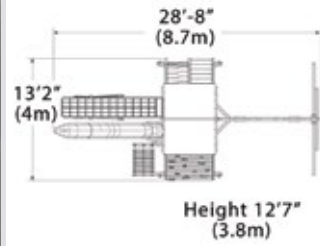

Olympian Peak XL 2

PLAYSET SHOWN WITH:

- Olympian Peak XL
- Tarp Roof
- 3 Position 9' Swing Beam
- Steel Reinforced Swing Beam Kit
- 2 – Belt Swings
- Trapeze Bar
- 12' Rocket Slide
- Gang Plank
- Accessory Arm with Rope Ladder