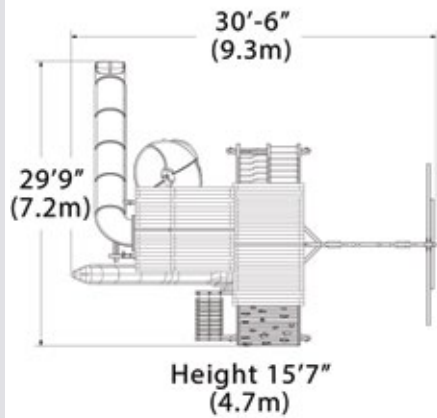

Titan Peak Jumbo 4

PLAYSET SHOWN WITH:

- Titan Peak Jumbo
- Wood Roof
- 2 – Gable Kits
- 3 Position 10' Swing Beam
- Steel Reinforced Swing Beam Kit
- 2 – Belt Swings
- Trapeze Bar
- 8.5' Ultimate Climber
- Loft XL
- Loft Cabin Package
- Loft Porch
- 14' Rocket Slide
- 9' Spiral Tube Slide
- 9' 90 Degree Turn Tube Slide
- Accessory Arm with Rope Ladder