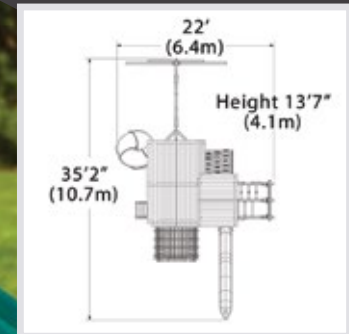

Titan Treehouse XL 7

PLAYSET SHOWN WITH:

- Titan Treehouse XL
- Olympian Treehouse Tower XL
- Wood Roofs
- Gable Kit
- Gable Extension Roof
- 3 Position 10' Swing Beam
- Steel Reinforced Swing Beam Kit
- 2 - Belt Swings
- Trapeze Bar
- 6.5' Ultimate Climber
- Loft XL
- Loft Gable Kit
- 14' Rocket Slide
- 7' Spiral Tube Slide
- Playhouse
- 7' Rock Wall
- Pergola with Side Table
- Playhouse Window Wall
- 6' Fireman's Pole