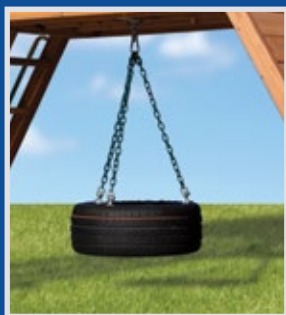

Be sure to ask about the *Side Table*, available for Adventure and Olympian Outlook playsets.

Adventure Outlook 4

PLAYSET SHOWN WITH:

- Adventure Outlook
- Mahogany Tarp Roof
- Olympian Summit Tower XL w/ Rock Wall
- Tire Swivel Swing
- 3 Position 9' Swing Beam
- 2 - Belt Swings
- Trapeze Bar
- Accessory Arm with Trapeze Bar
- Picnic Table
- 12' Rocket Slide