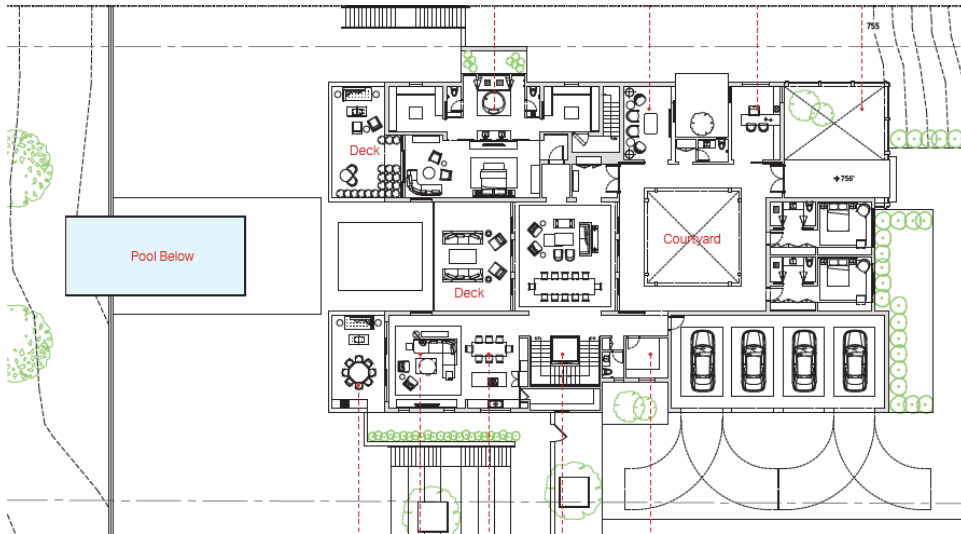

Plan 1345

4-4 Full 6 4 1/2 baths – 4 8100 Sqf. With a Rooftop Patio

Lower Level

Main Level