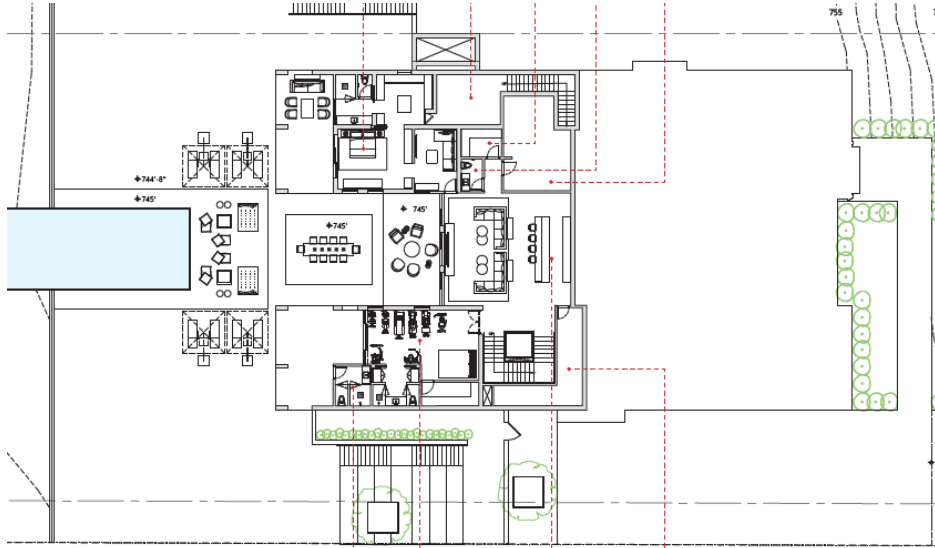

Plan 1345

4-4 Full 6 4 1/2 baths – 4 8100 Sqf. With a Rooftop Patio

Lower Level

Main Level