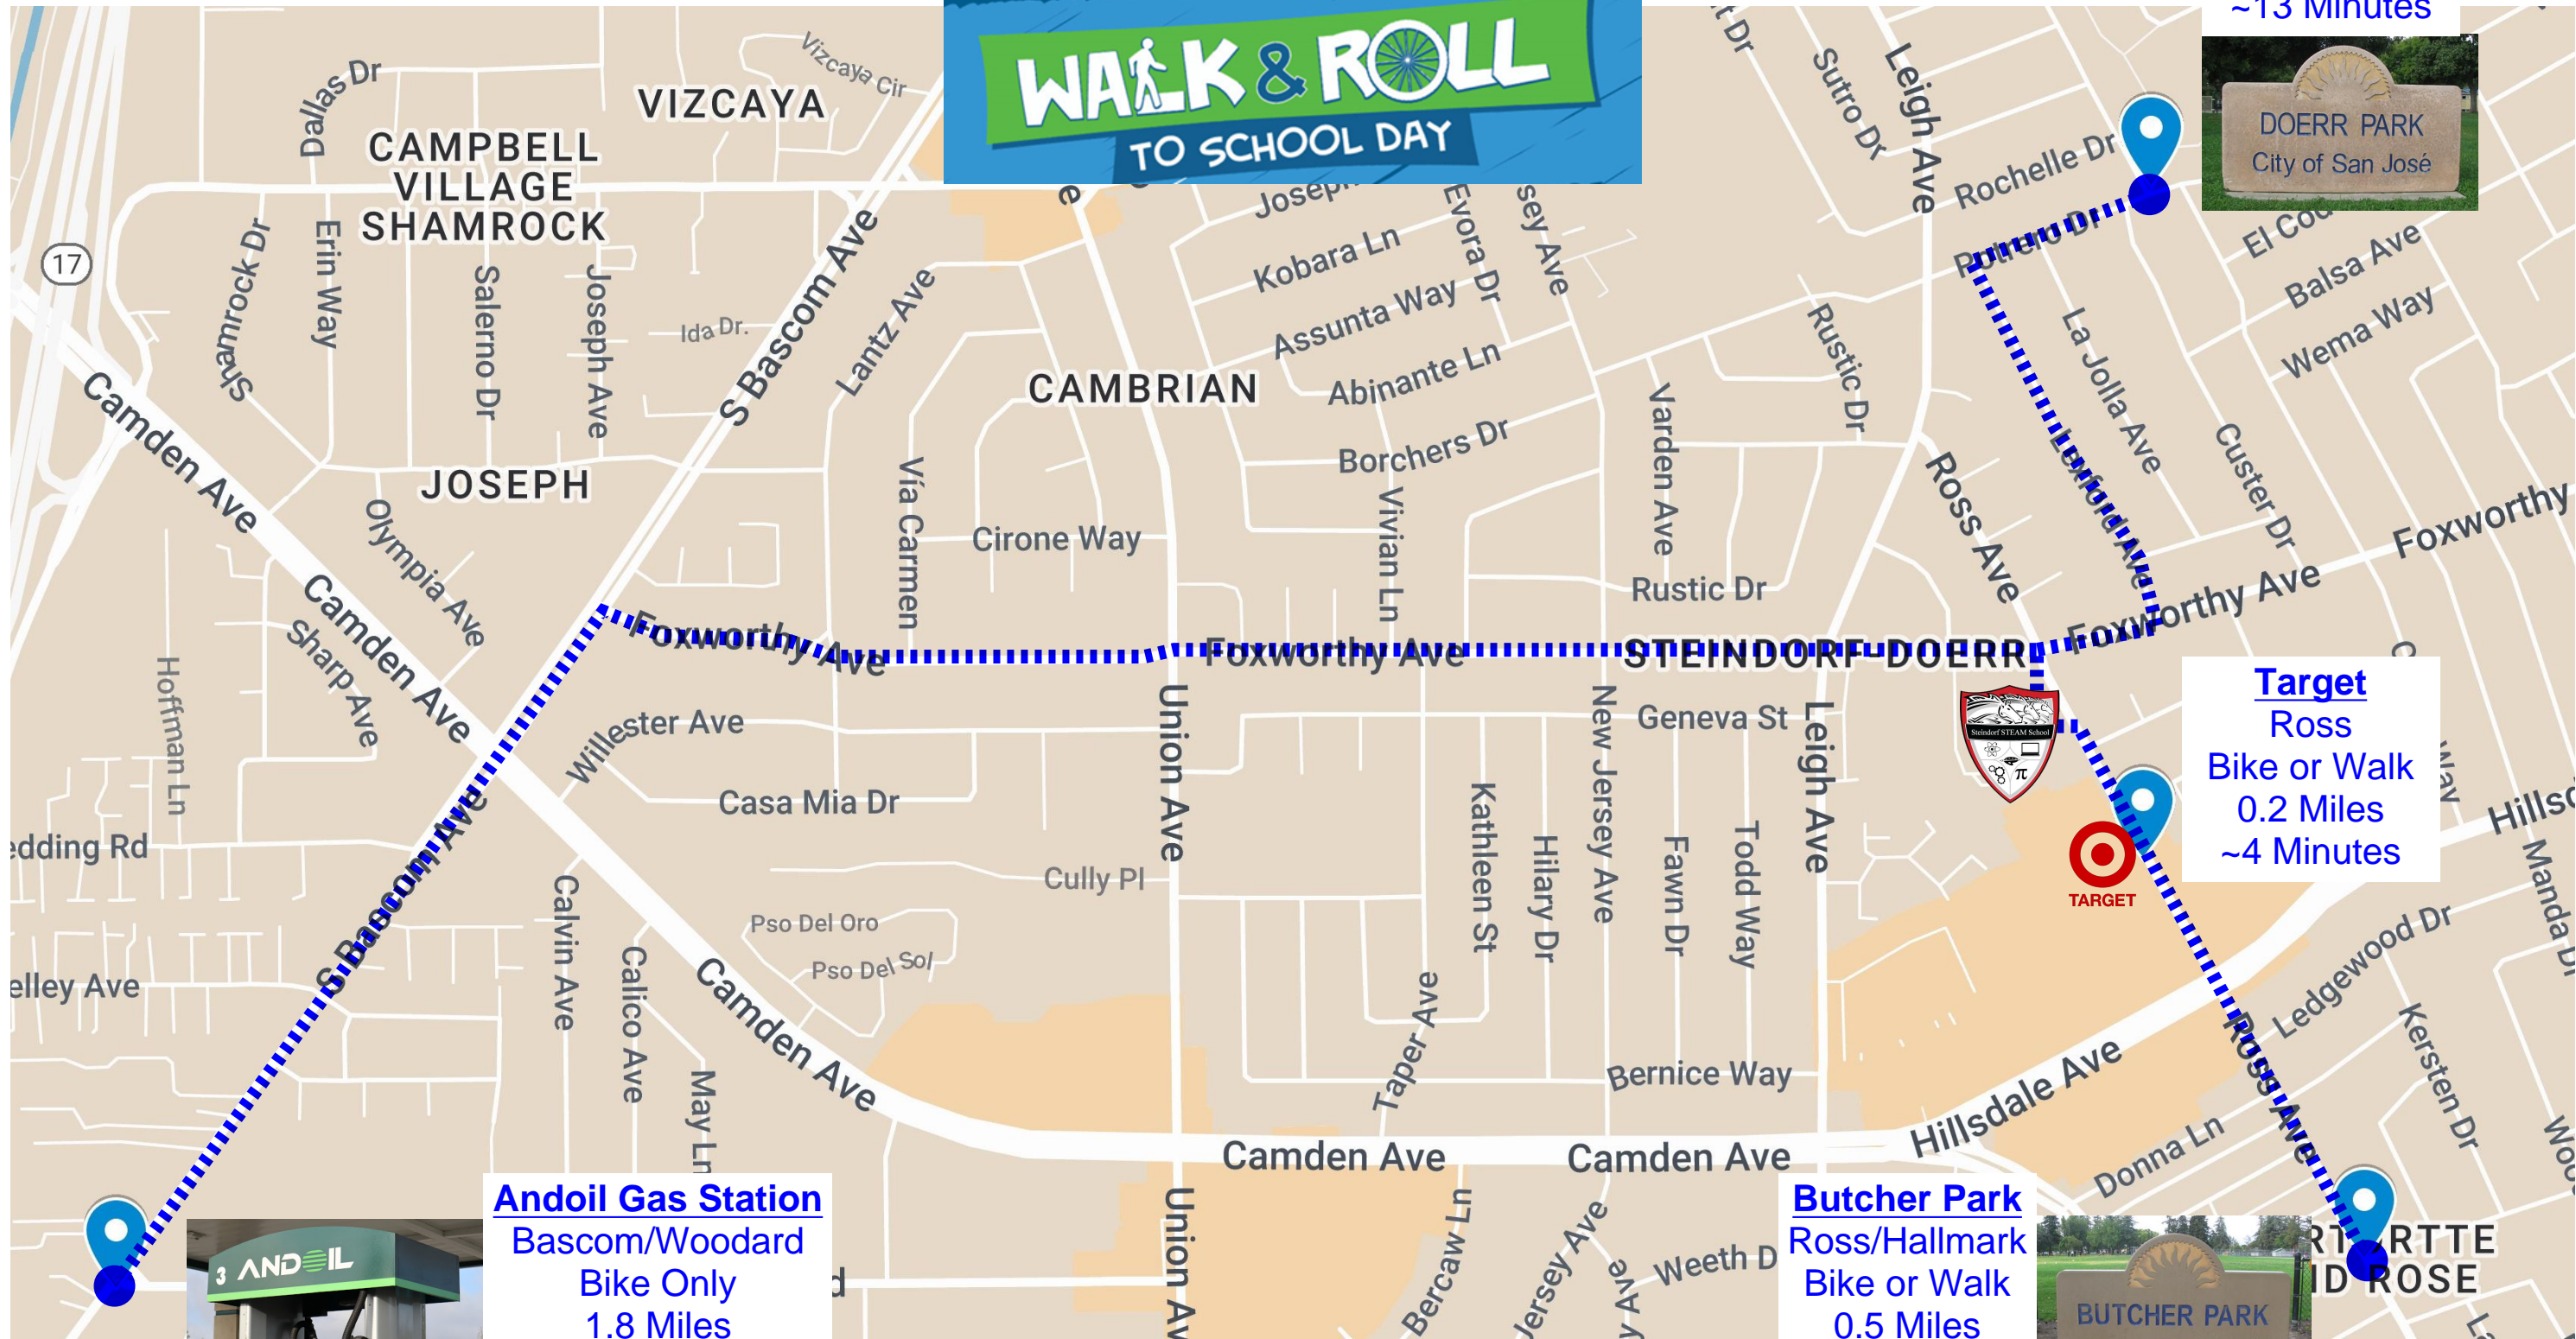

WALK & ROLL TO SCHOOL DAY

Doerr Park
Potrero/Custer
Bike or Walk
0.6 Miles
~13 Minutes

Target
Ross
Bike or Walk
0.2 Miles
~4 Minutes

Andoil Gas Station
Bascom/Woodard
Bike Only
1.8 Miles
~15 Minutes

Butcher Park
Ross/Hallmark
Bike or Walk
0.5 Miles
~12 Minutes