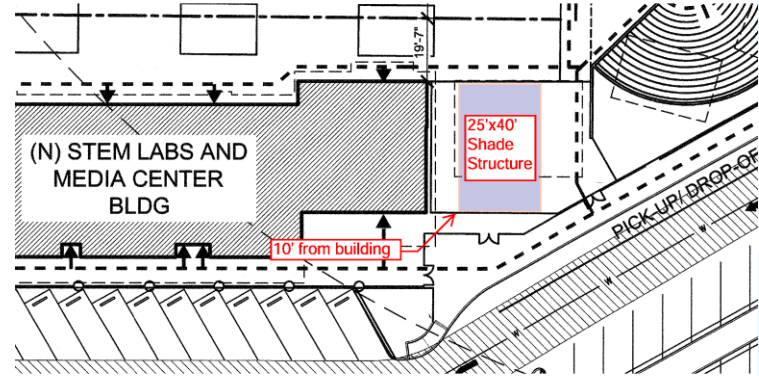

## Four Post Hip Fabric Shade Structure

PC Model# DSA401304012-19

Size: **25' x 40'**

Entry Height: **12' Max**

ROM Price: **\$43,000 - \$45,000**

- Pricing includes engineering, materials, prevailing wage installation (including foundations), tax, and freight.
- Pricing assumes standard drilled pier footings, Colourshade® FR HDPE mesh fabric, and standard powder coat color.
- Pricing excludes permits, permit fees, special inspections, and costs related to unforeseen underground obstacles.