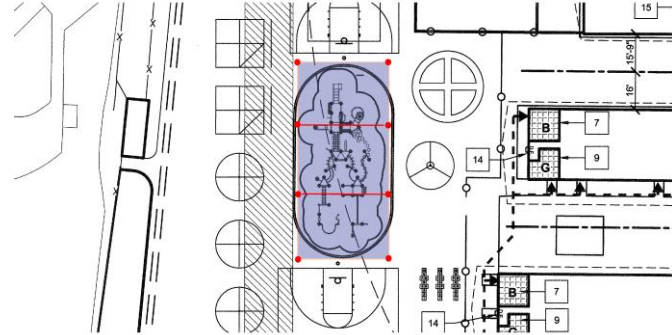

## Joined Four Post Hip Fabric Shade Structure

PC Model# DSA401J3040-19

Size: **40' x 78' (+/-)**

Entry Height: **15' Max**

ROM Price: **\$90,000 - \$93,000**

- Pricing includes engineering, materials, prevailing wage installation (including foundations), tax, and freight.
- Pricing assumes standard drilled pier footings, Colourshade® FR HDPE mesh fabric, and standard powder coat color.
- Pricing excludes permits, permit fees, special inspections, and costs related to unforeseen underground obstacles.
- Pricing excludes repair work to existing rubberized surface.