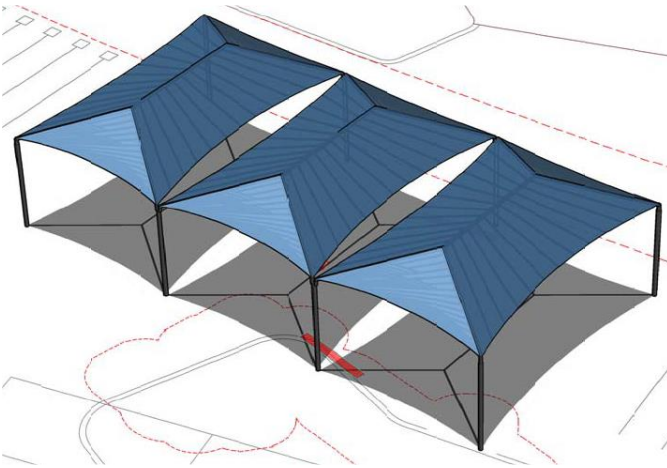

## Joined Four Post Hip Fabric Shade Structure

PC Model# DSA401J3040-19

Size: **40' x 78' (+/-)**

Entry Height: **15' Max**

ROM Price: **\$90,000 - \$93,000**

- Pricing includes engineering, materials, prevailing wage installation (including foundations), tax, and freight.
- Pricing assumes standard drilled pier footings, Colourshade® FR HDPE mesh fabric, and standard powder coat color.
- Pricing excludes permits, permit fees, special inspections, and costs related to unforeseen underground obstacles.
- Pricing excludes repair work to existing rubberized surface.